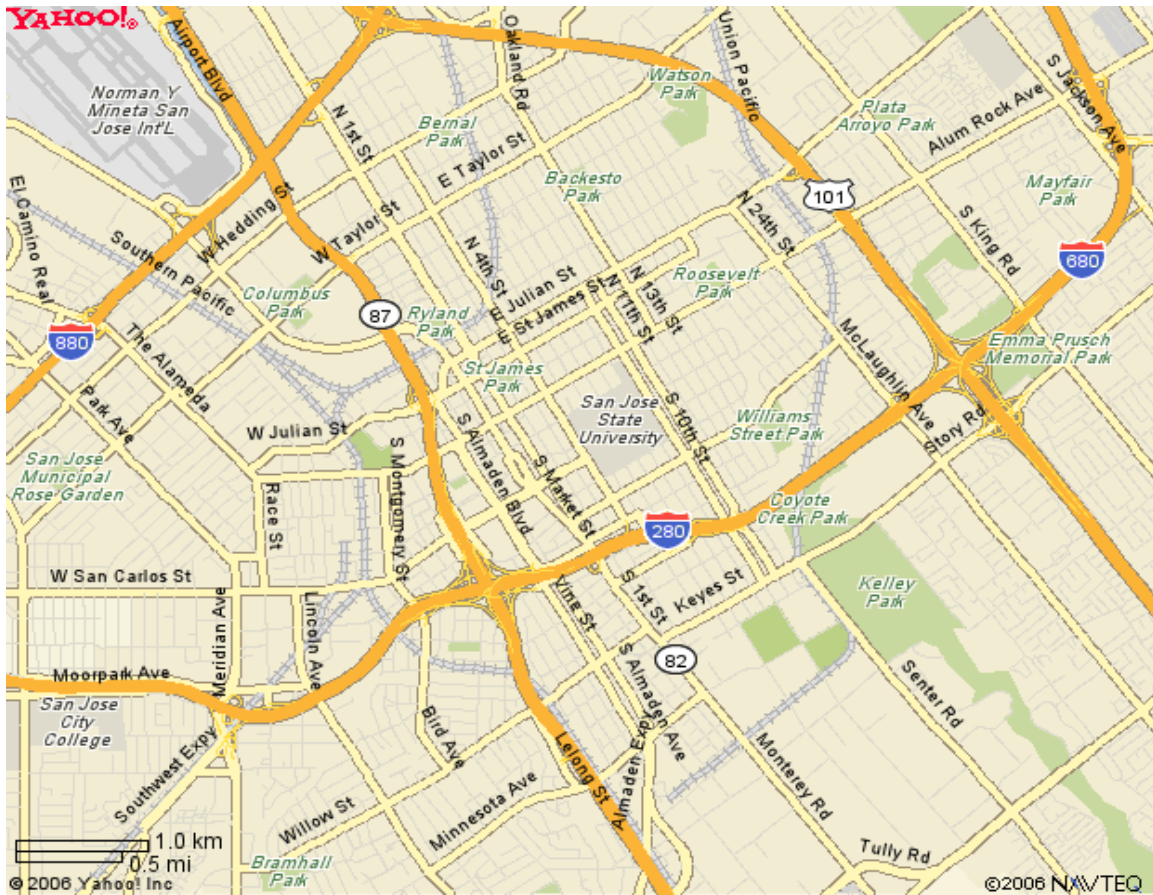

Take the 10th/11th Street exit

At the bottom of the ramp turn right onto 10th Street

The first stoplight intersection is Keyes Street

The next intersection is Humboldt

Spartan Stadium is on the right;

The entrance is off 10th Street between Humboldt and Alma

Spartan Stadium is on the right; Spartan Field is on the left

The entrance is off 10th Street between Humboldt and Alma

San Jose Street Map

San Jose Freeway Map

Field Map