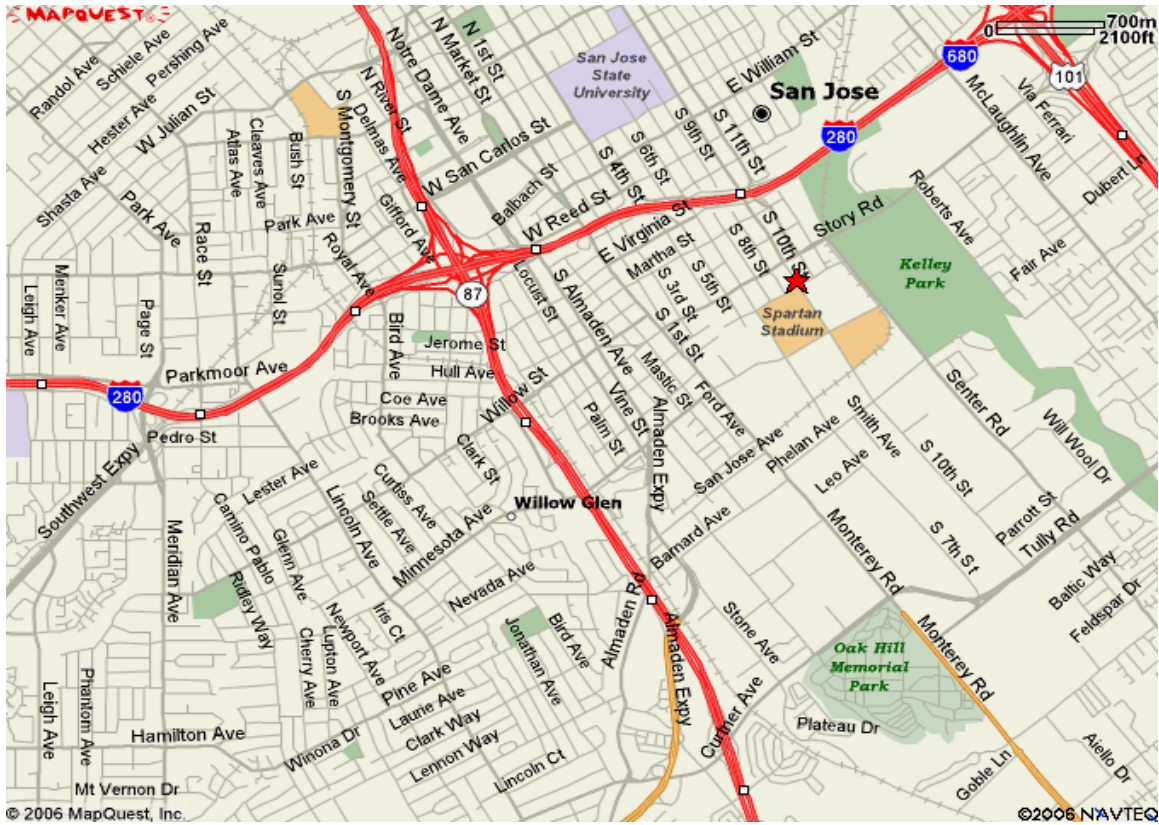

The next intersection is Humboldt

Spartan Stadium is on the right;

The entrance is off 10th Street between Humboldt and Alma

From the Oakland Airport

Drive South on either I-880 or I-680

From I-880

Continue on 880 to the I-280 South exit

Take the 10th/11th Street exit

At the bottom of the ramp turn right onto 10th Street

The first stoplight intersection is Keyes Street

The next intersection is Humboldt

Spartan Stadium is on the right;

The entrance is off 10th Street between Humboldt and Alma

Spartan Stadium is on the right; Spartan Field is on the left

The entrance is off 10th Street between Humboldt and Alma

San Jose Street Map

San Jose Freeway Map

Field Map