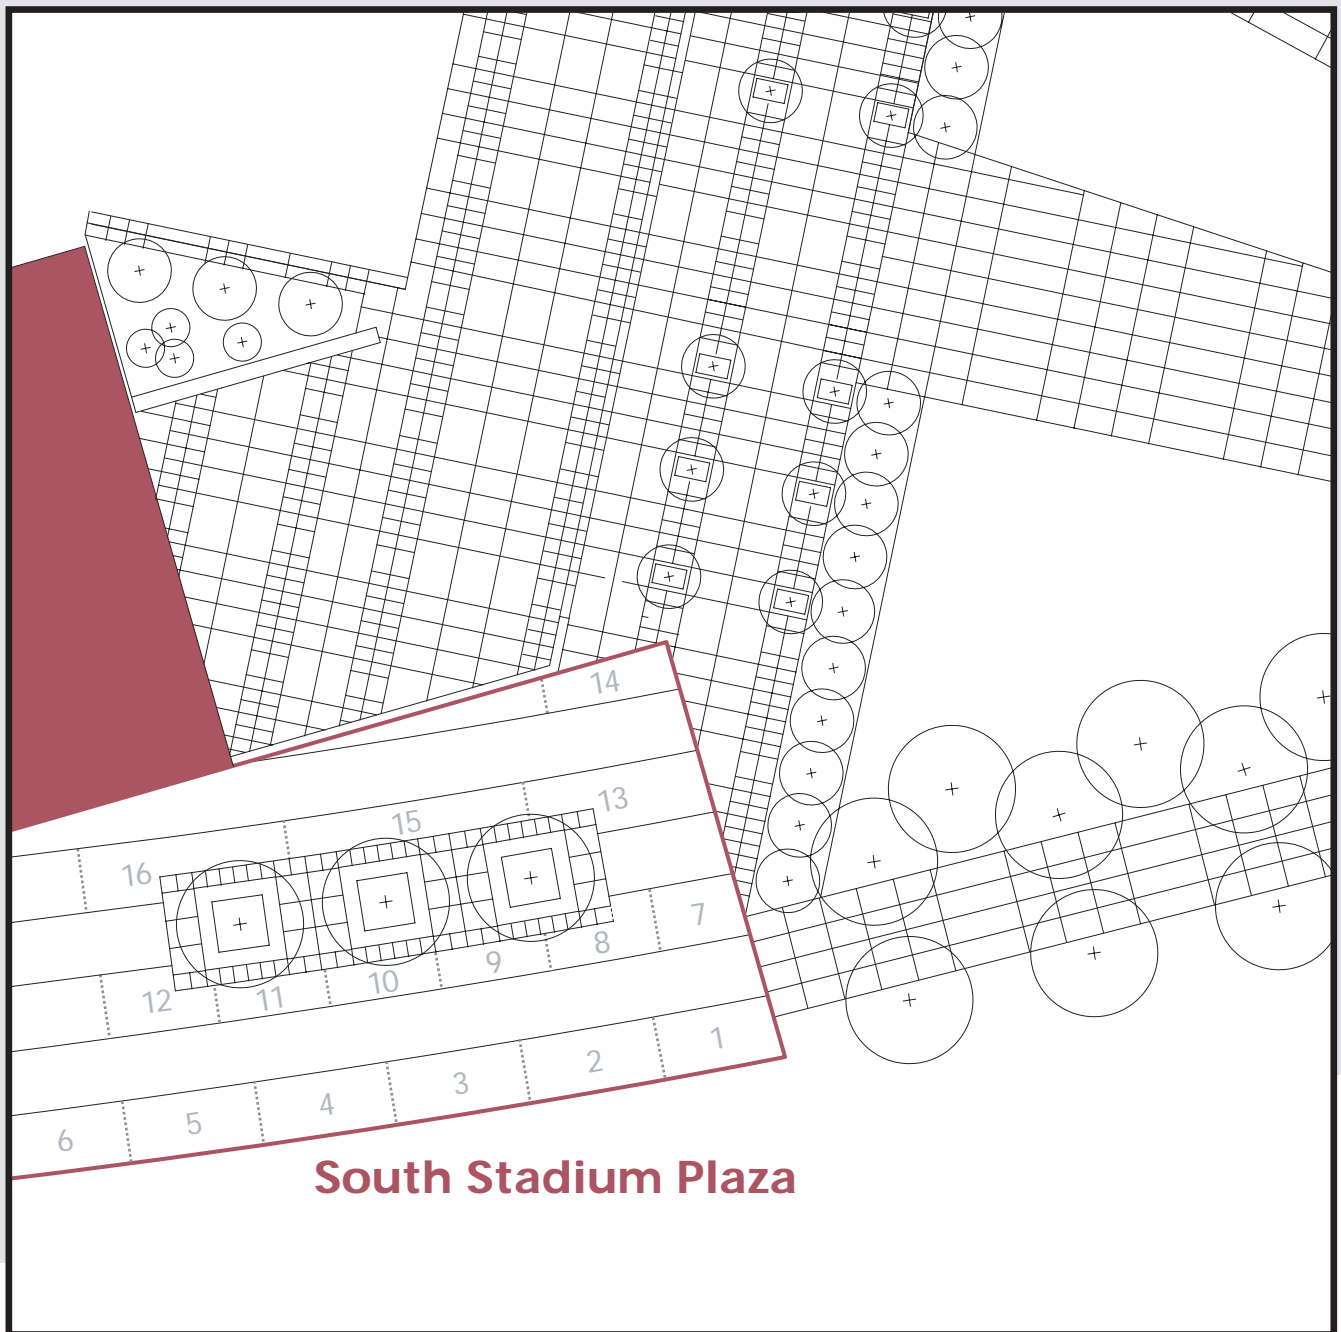

Ohio Stadium Brick Campaign

— L O C A T O R —

We are pleased to announce the location of the brick/paver recognizing your gift and bearing your personal inscription! The paver has been installed at Ohio Stadium and its general location is indicated below in yellow. Congratulations, you have joined thousands in supporting Ohio State Athletics and becoming part of the legend.

South Stadium Plaza