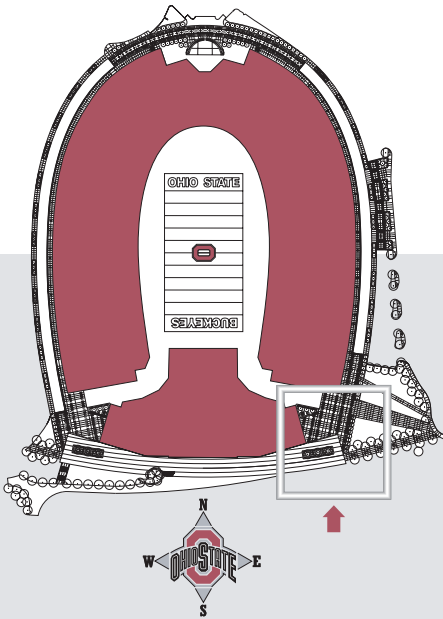

Ohio Stadium Brick Campaign

— L O C A T O R —

We are pleased to announce the location of the brick/paver recognizing your gift and bearing your personal inscription! The paver has been installed at Ohio Stadium and its general location is indicated below in yellow. Congratulations, you have joined thousands in supporting Ohio State Athletics and becoming part of the legend.

South Stadium Plaza