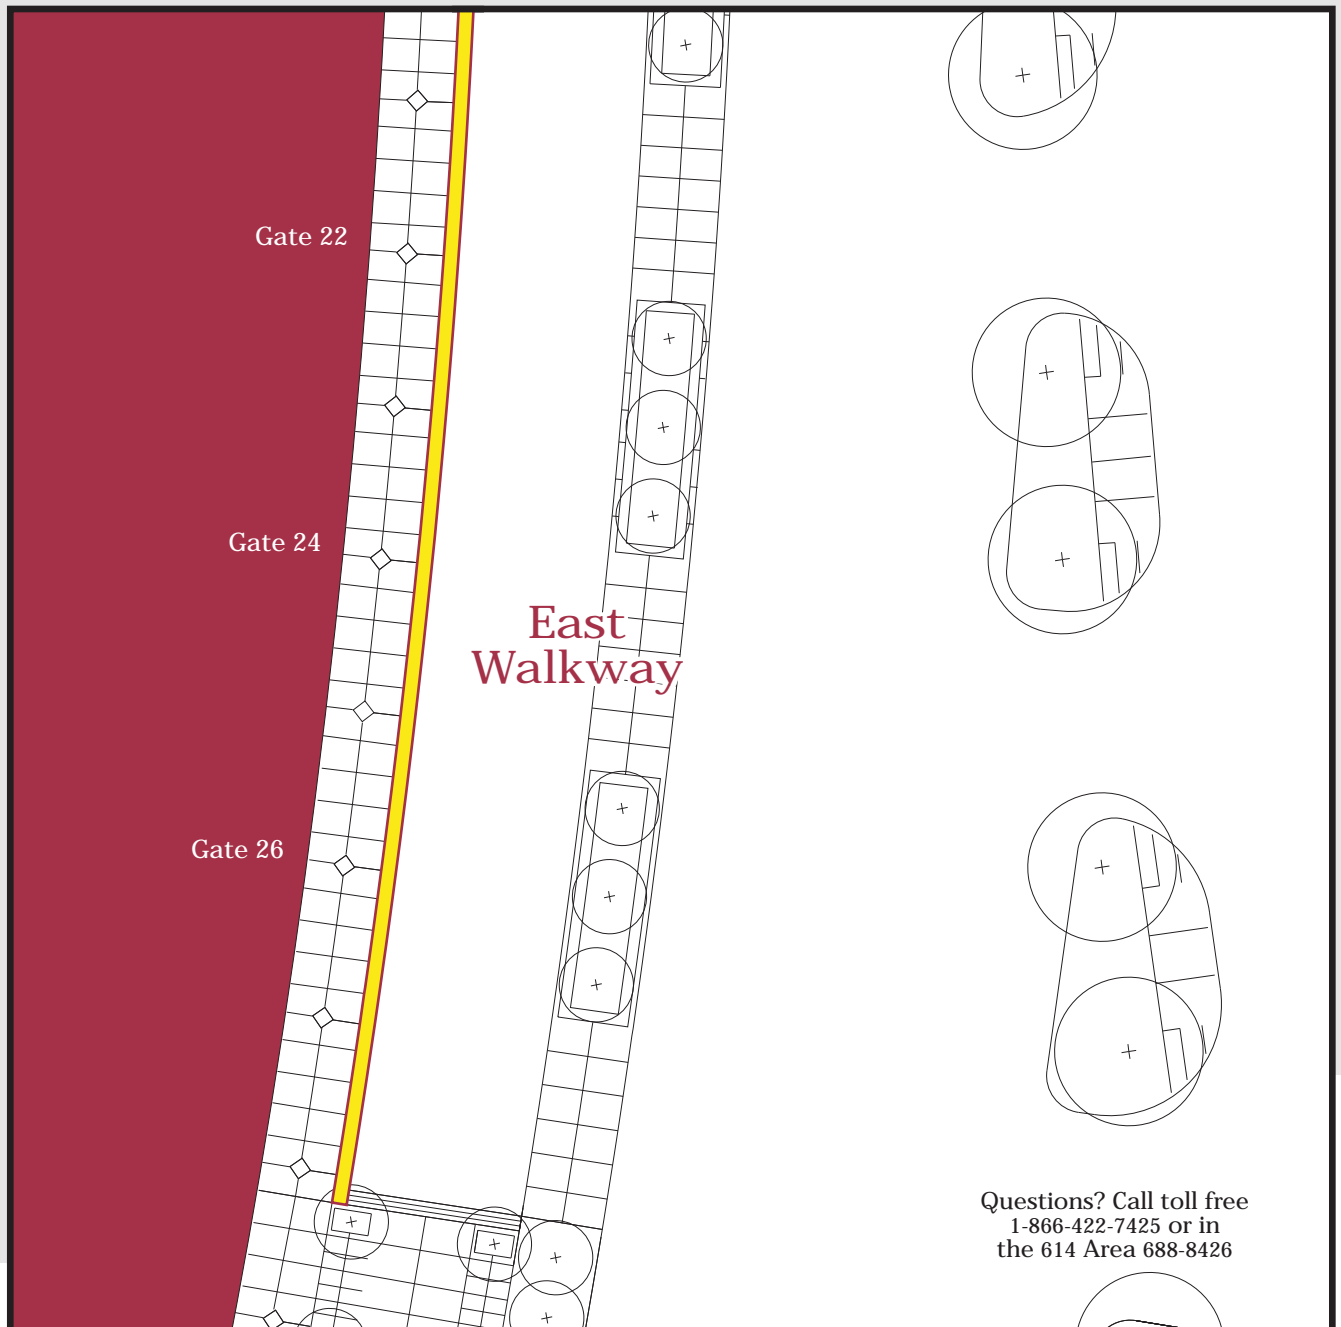

Ohio Stadium Brick Campaign

— L O C A T O R —

We are pleased to announce the location of the brick/paver recognizing your gift and bearing your personal inscription! The paver has been installed at Ohio Stadium and its general location is indicated below in yellow. Congratulations, you have joined thousands in supporting Ohio State Athletics and becoming part of the legend.