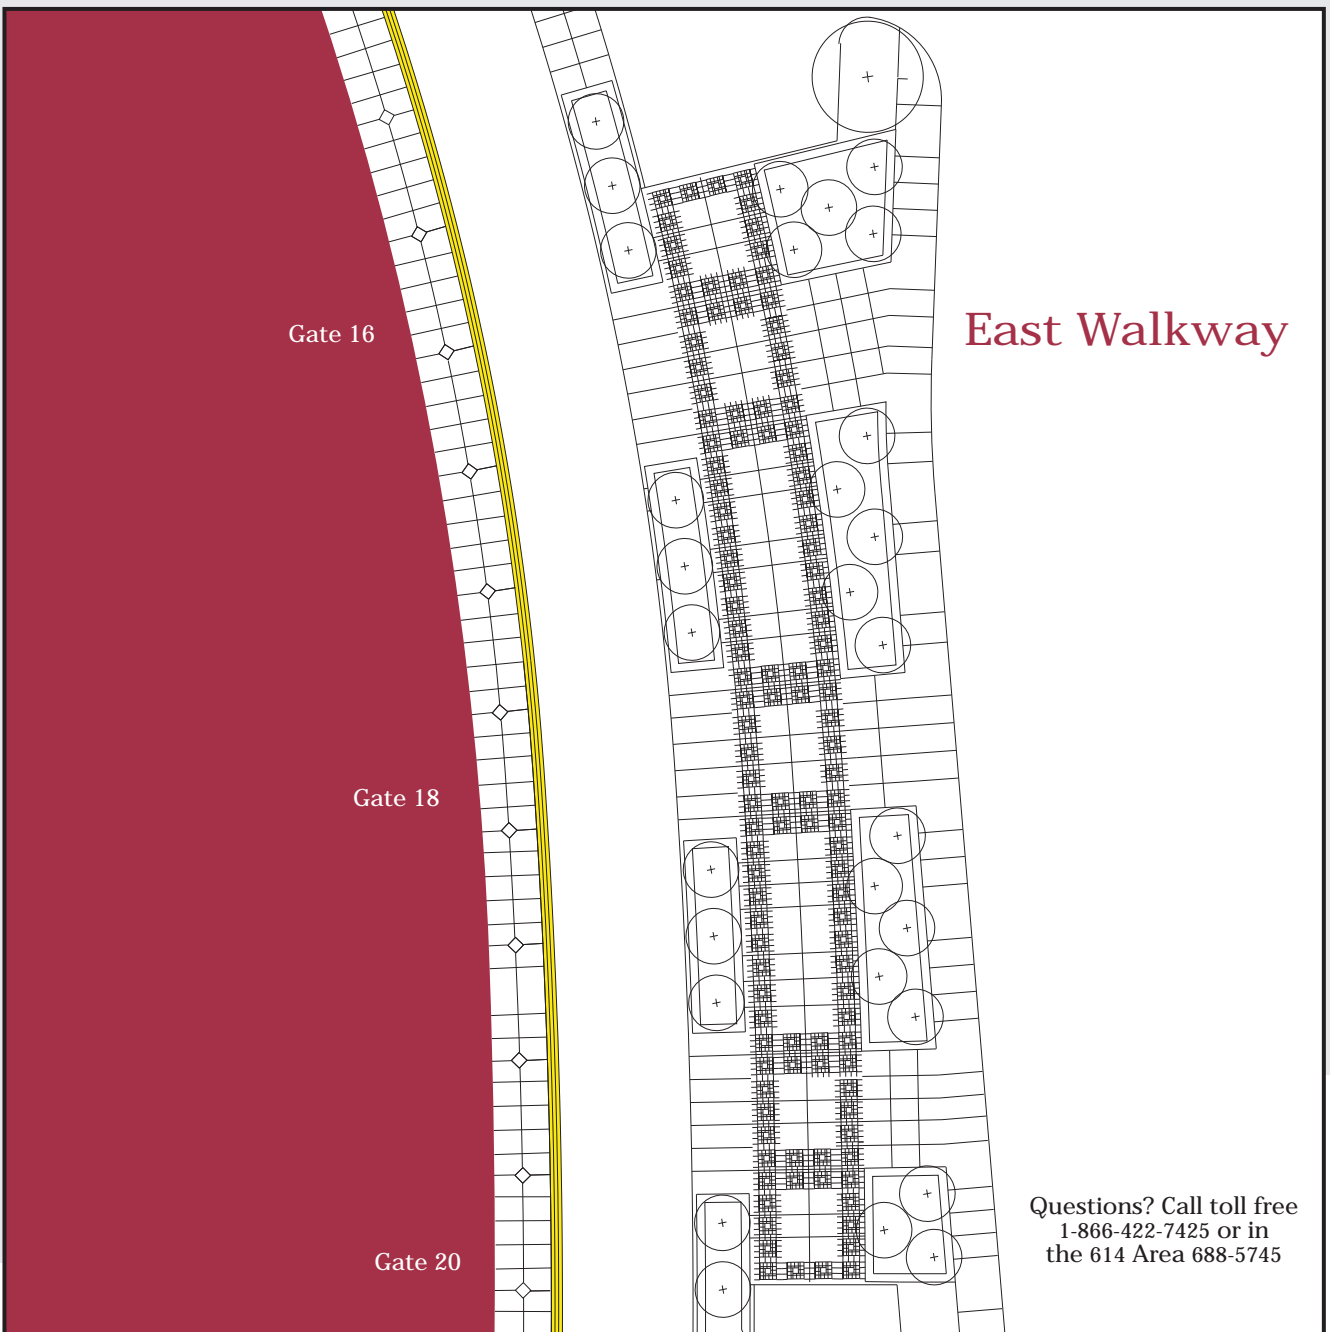

Ohio Stadium Brick Campaign

— L O C A T O R —

We are pleased to announce the location of the brick/paver recognizing your gift and bearing your personal inscription! The paver has been installed at Ohio Stadium and its general location is indicated below in yellow. Congratulations, you have joined thousands in supporting Ohio State Athletics and becoming part of the legend.