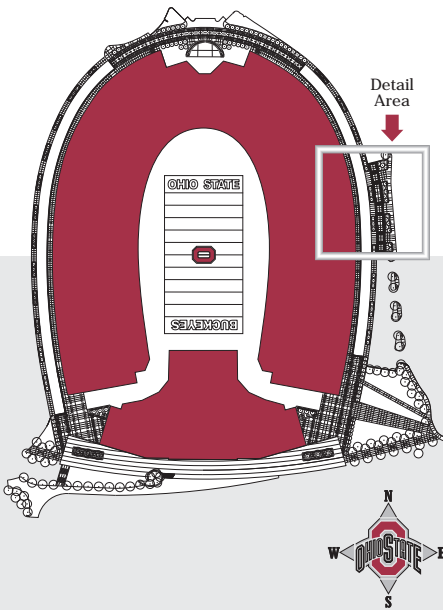

Ohio Stadium Brick Campaign

— L O C A T O R —

We are pleased to announce the location of the brick/paver recognizing your gift and bearing your personal inscription! The paver has been installed at Ohio Stadium and its general location is indicated below in yellow. Congratulations, you have joined thousands in supporting Ohio State Athletics and becoming part of the legend.