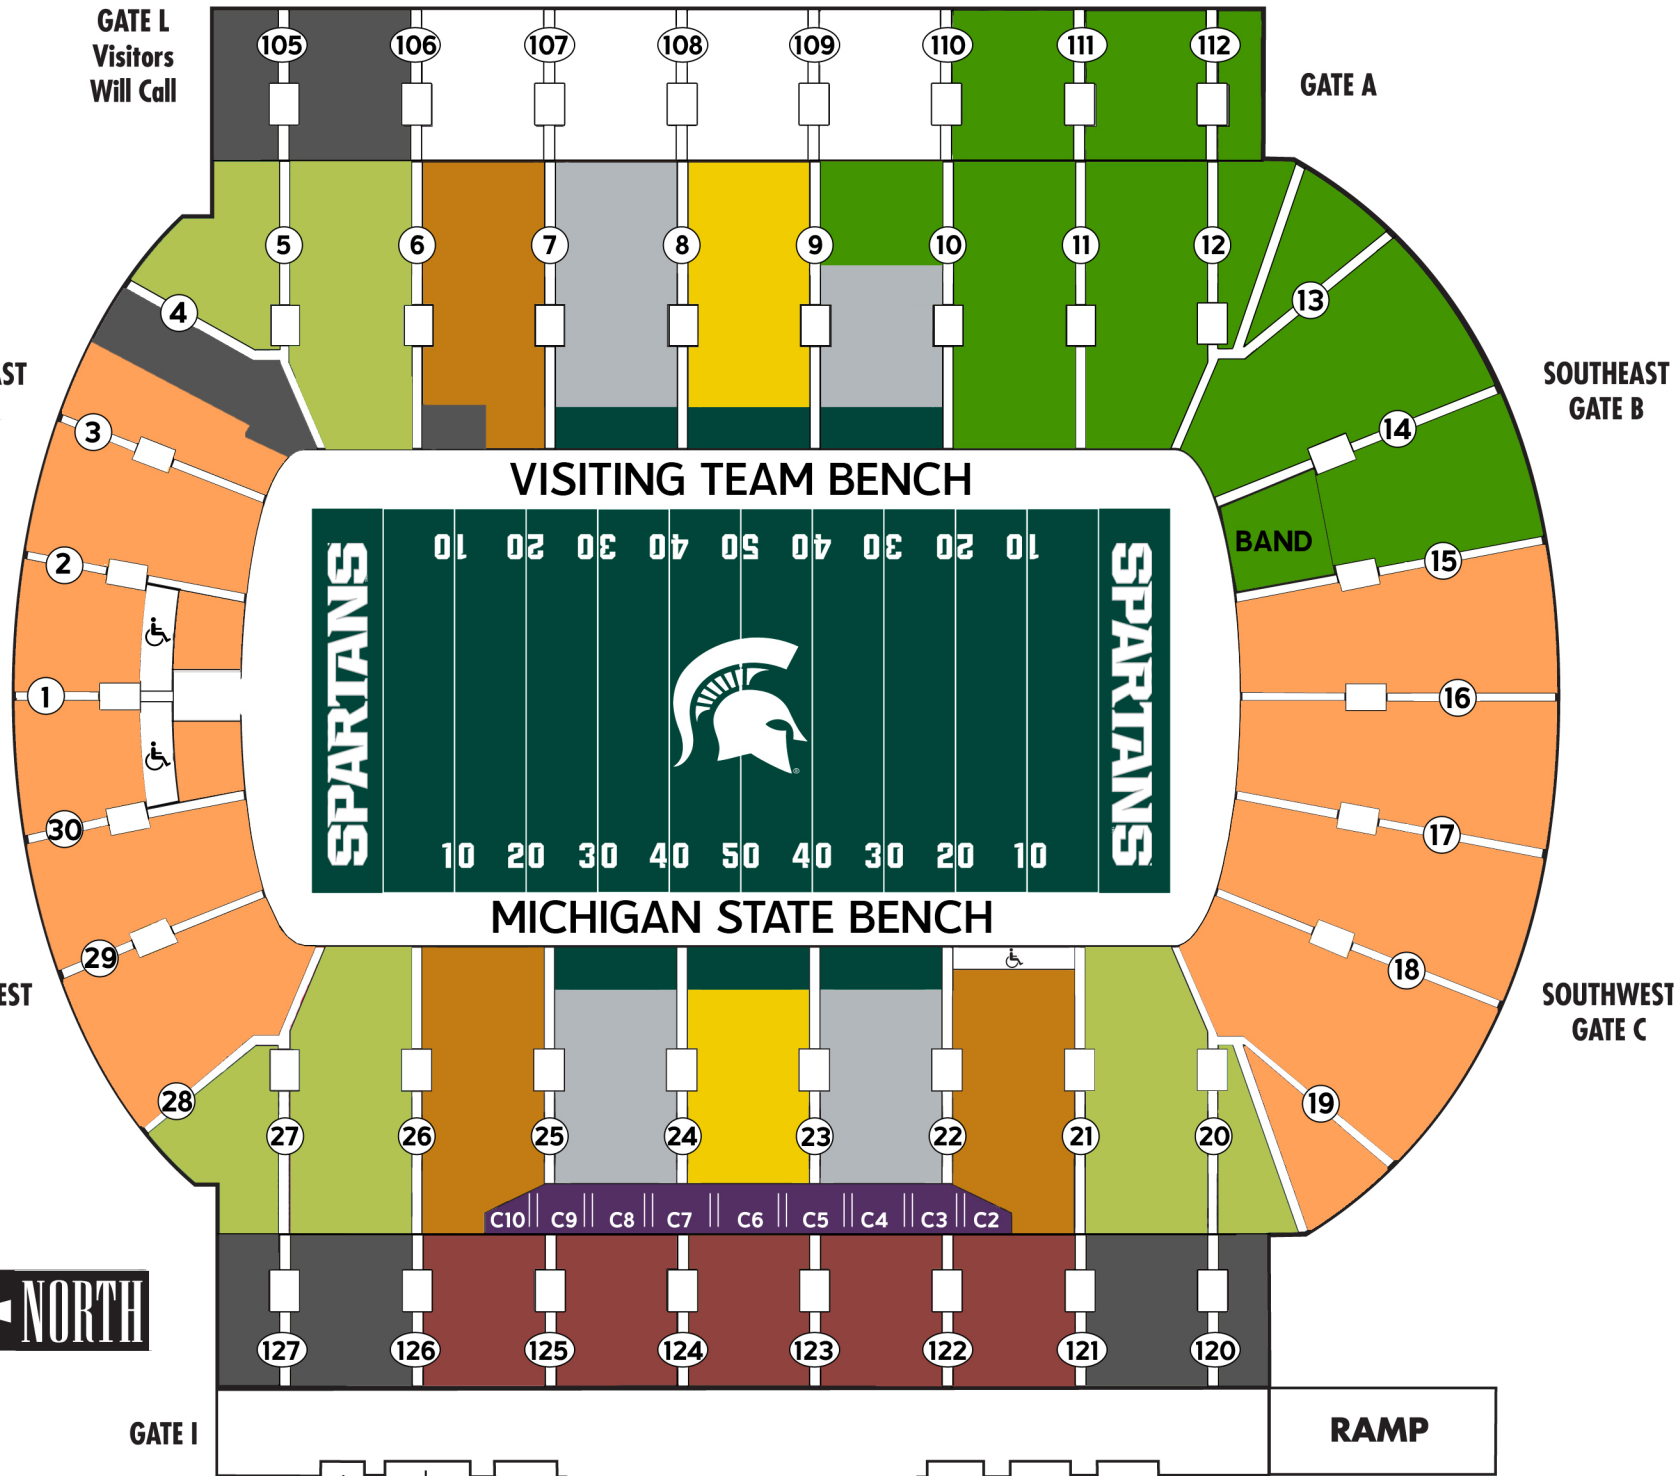

# SPARTAN STADIUM SEAT MAP

## Scholarship Seating

-  Spartan Club
-  Sideline Club - \$1750
-  Zone A - \$600
-  Zone B - \$400
-  Zone C - \$300
-  Zone D - \$100
-  Zone E - \$50
-  Zone F - \$25

 Non-Scholarship Seating

 Student Section

 Visitors  
Single Game Tickets

**MICHIGAN STATE**  
FOOTBALL