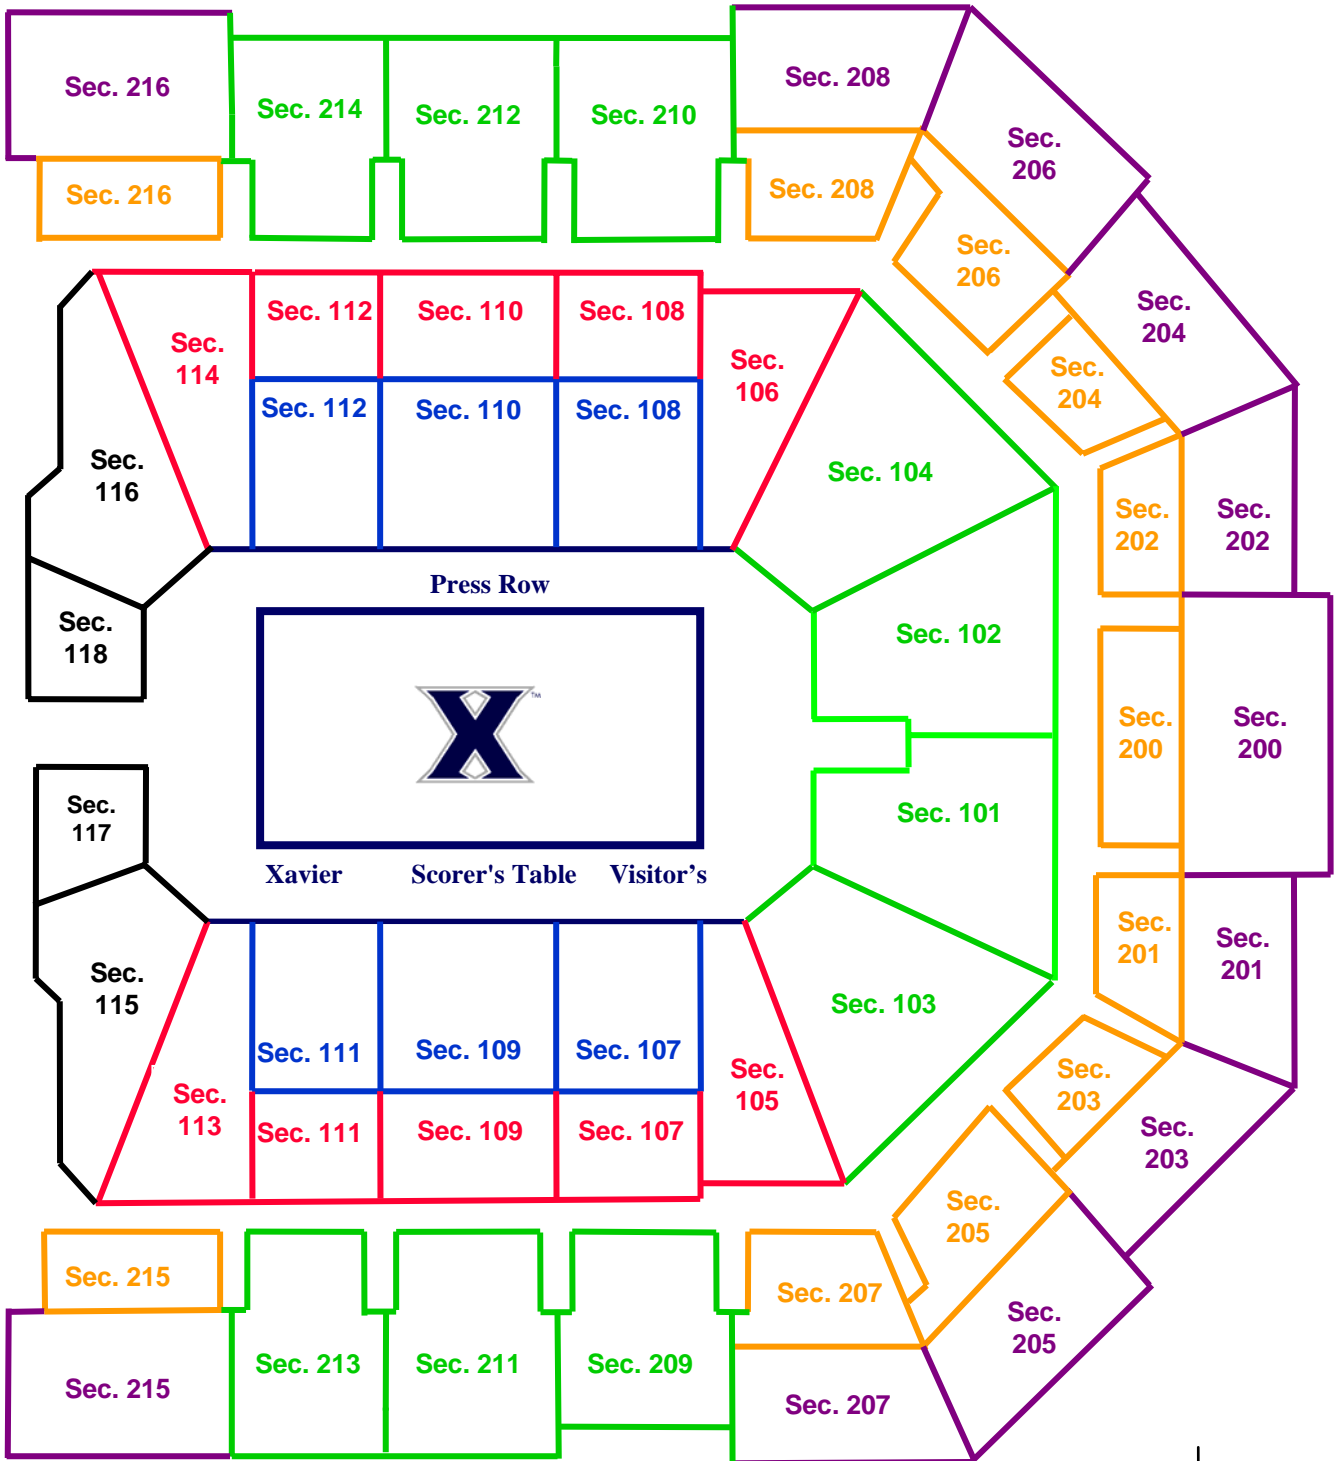

Women's Basketball Seating Chart 2005-06

Legend:

Club

Premium III

Premium I

Students

Premium II

Season Tickets