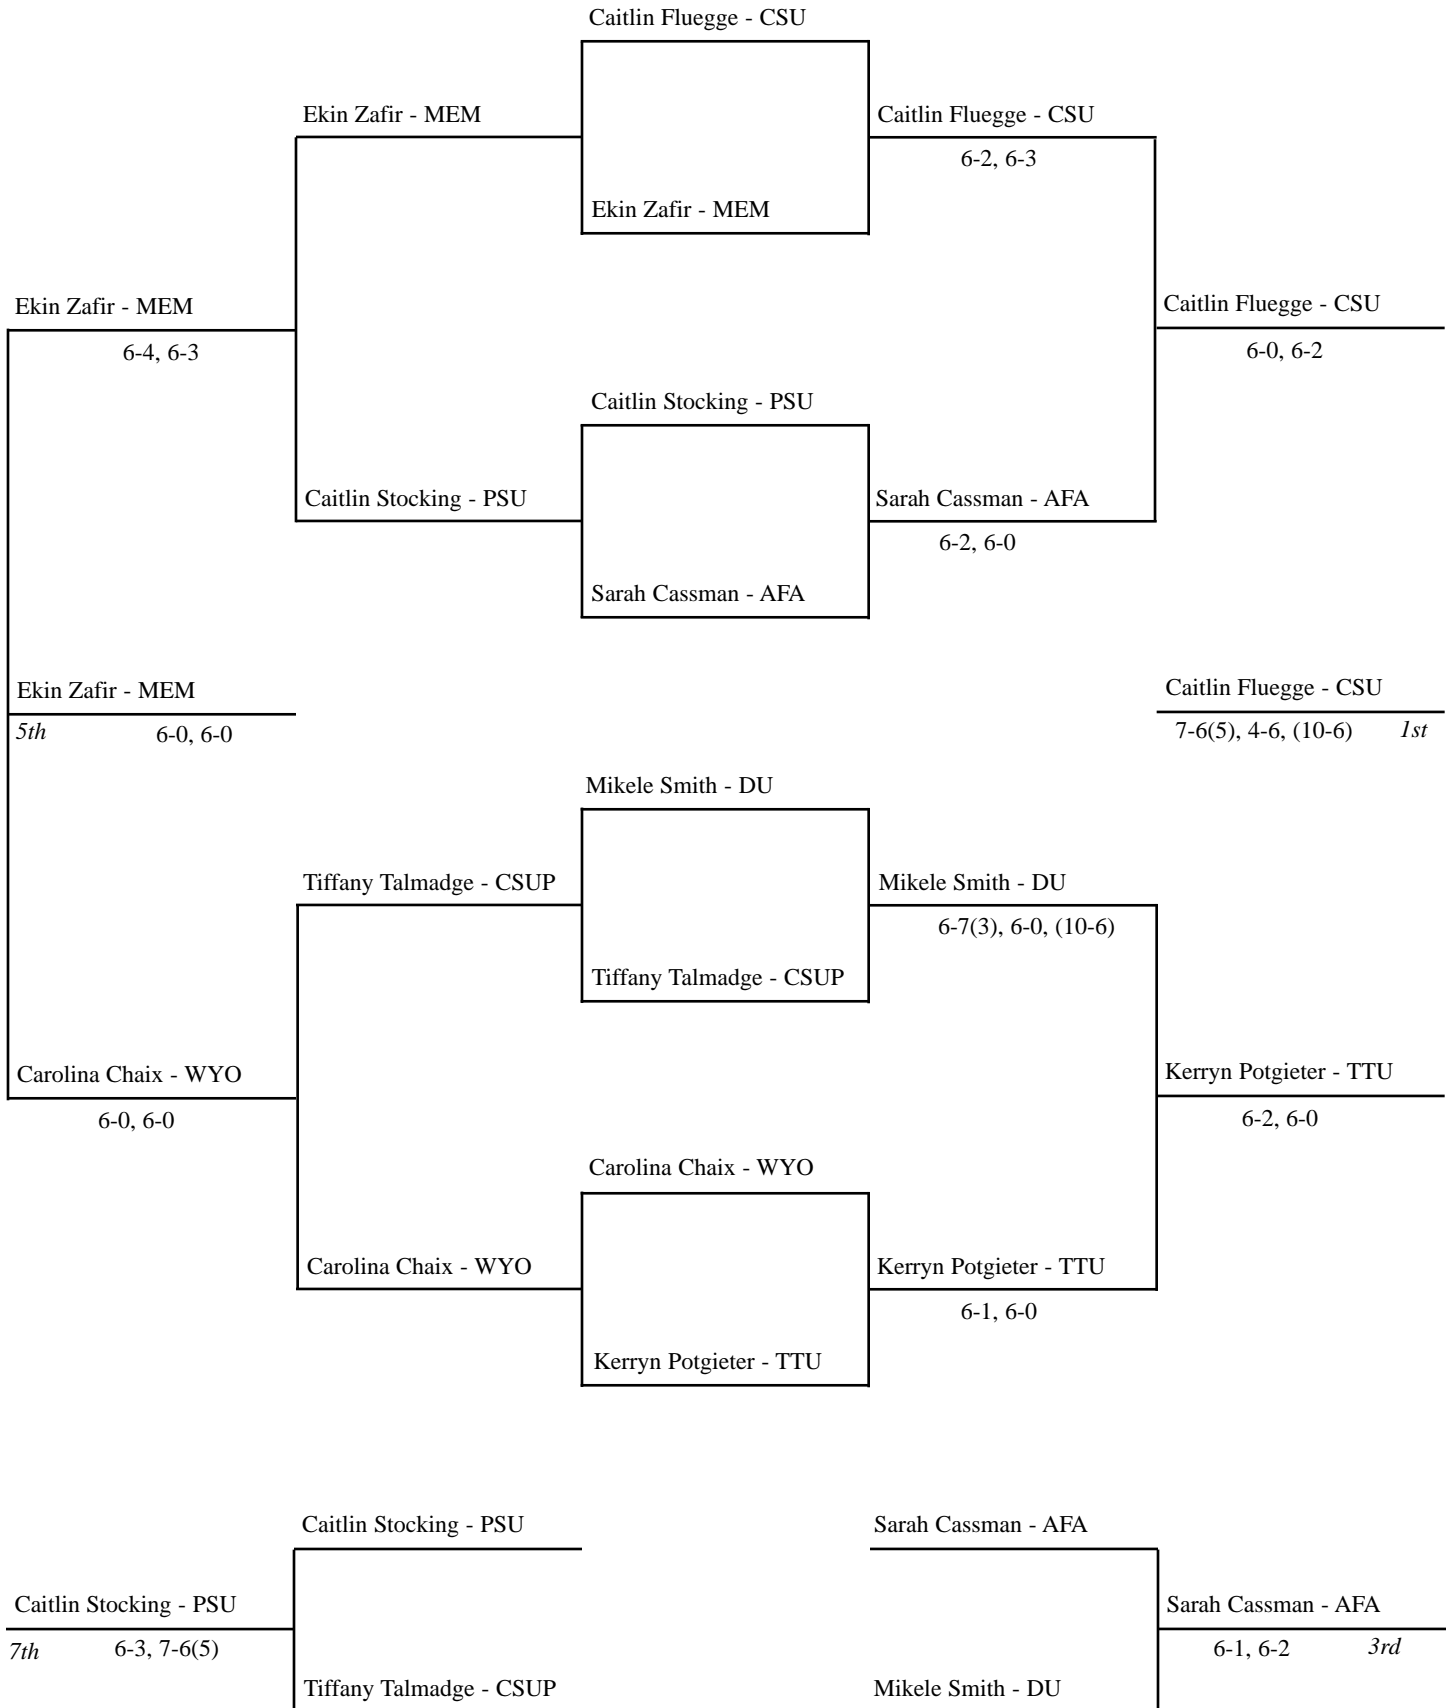

2007 USAFA INVITATIONAL

SINGLES FLIGHT 6