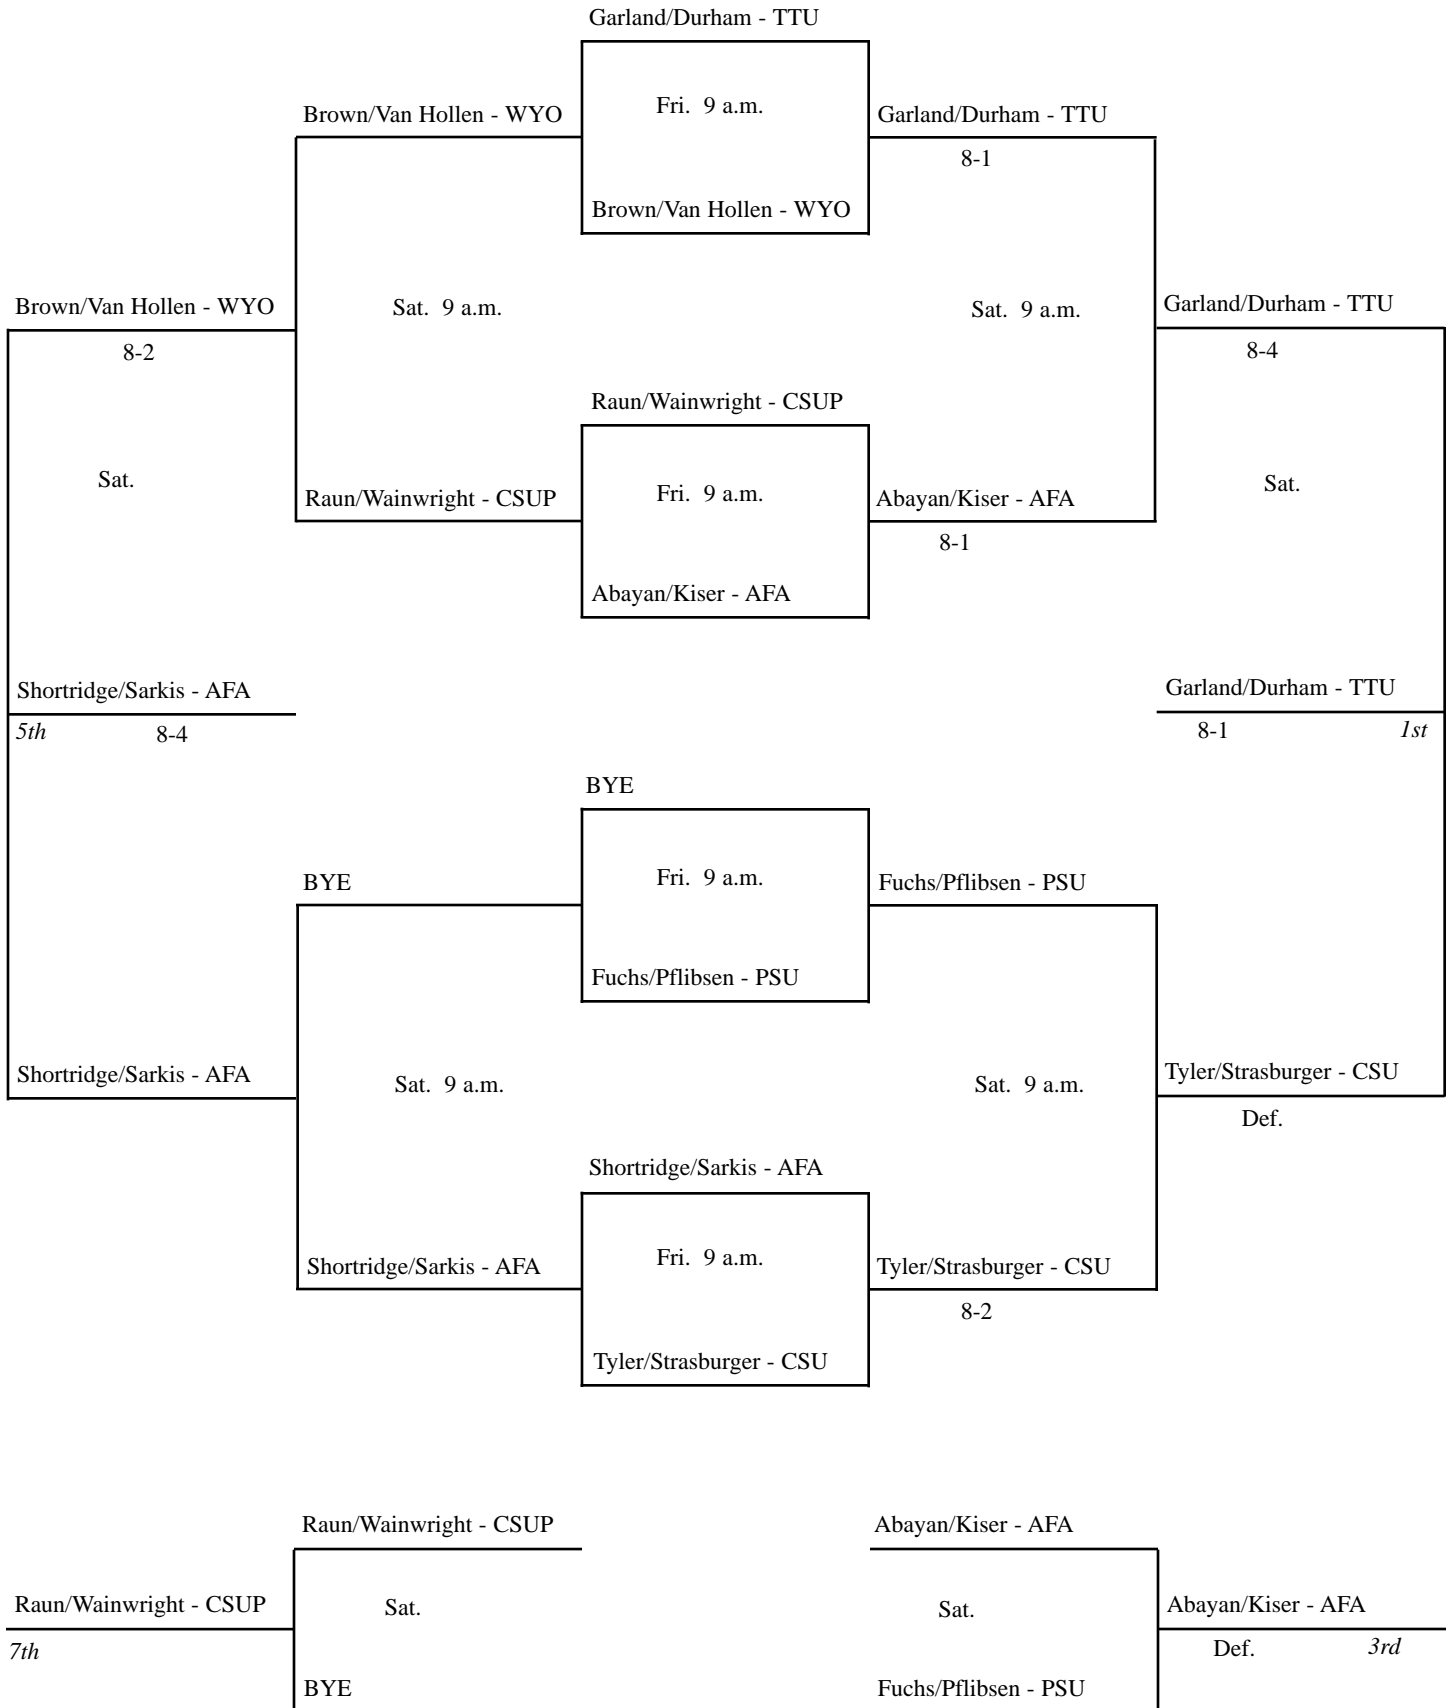

All flight 8 matches will be played on the West Bank Courts

2007 USAFA INVITATIONAL

DOUBLES FLIGHT 1

2007 USAFA INVITATIONAL

DOUBLES FLIGHT 2

2007 USAFA INVITATIONAL

DOUBLES FLIGHT 3

2007 USAFA INVITATIONAL