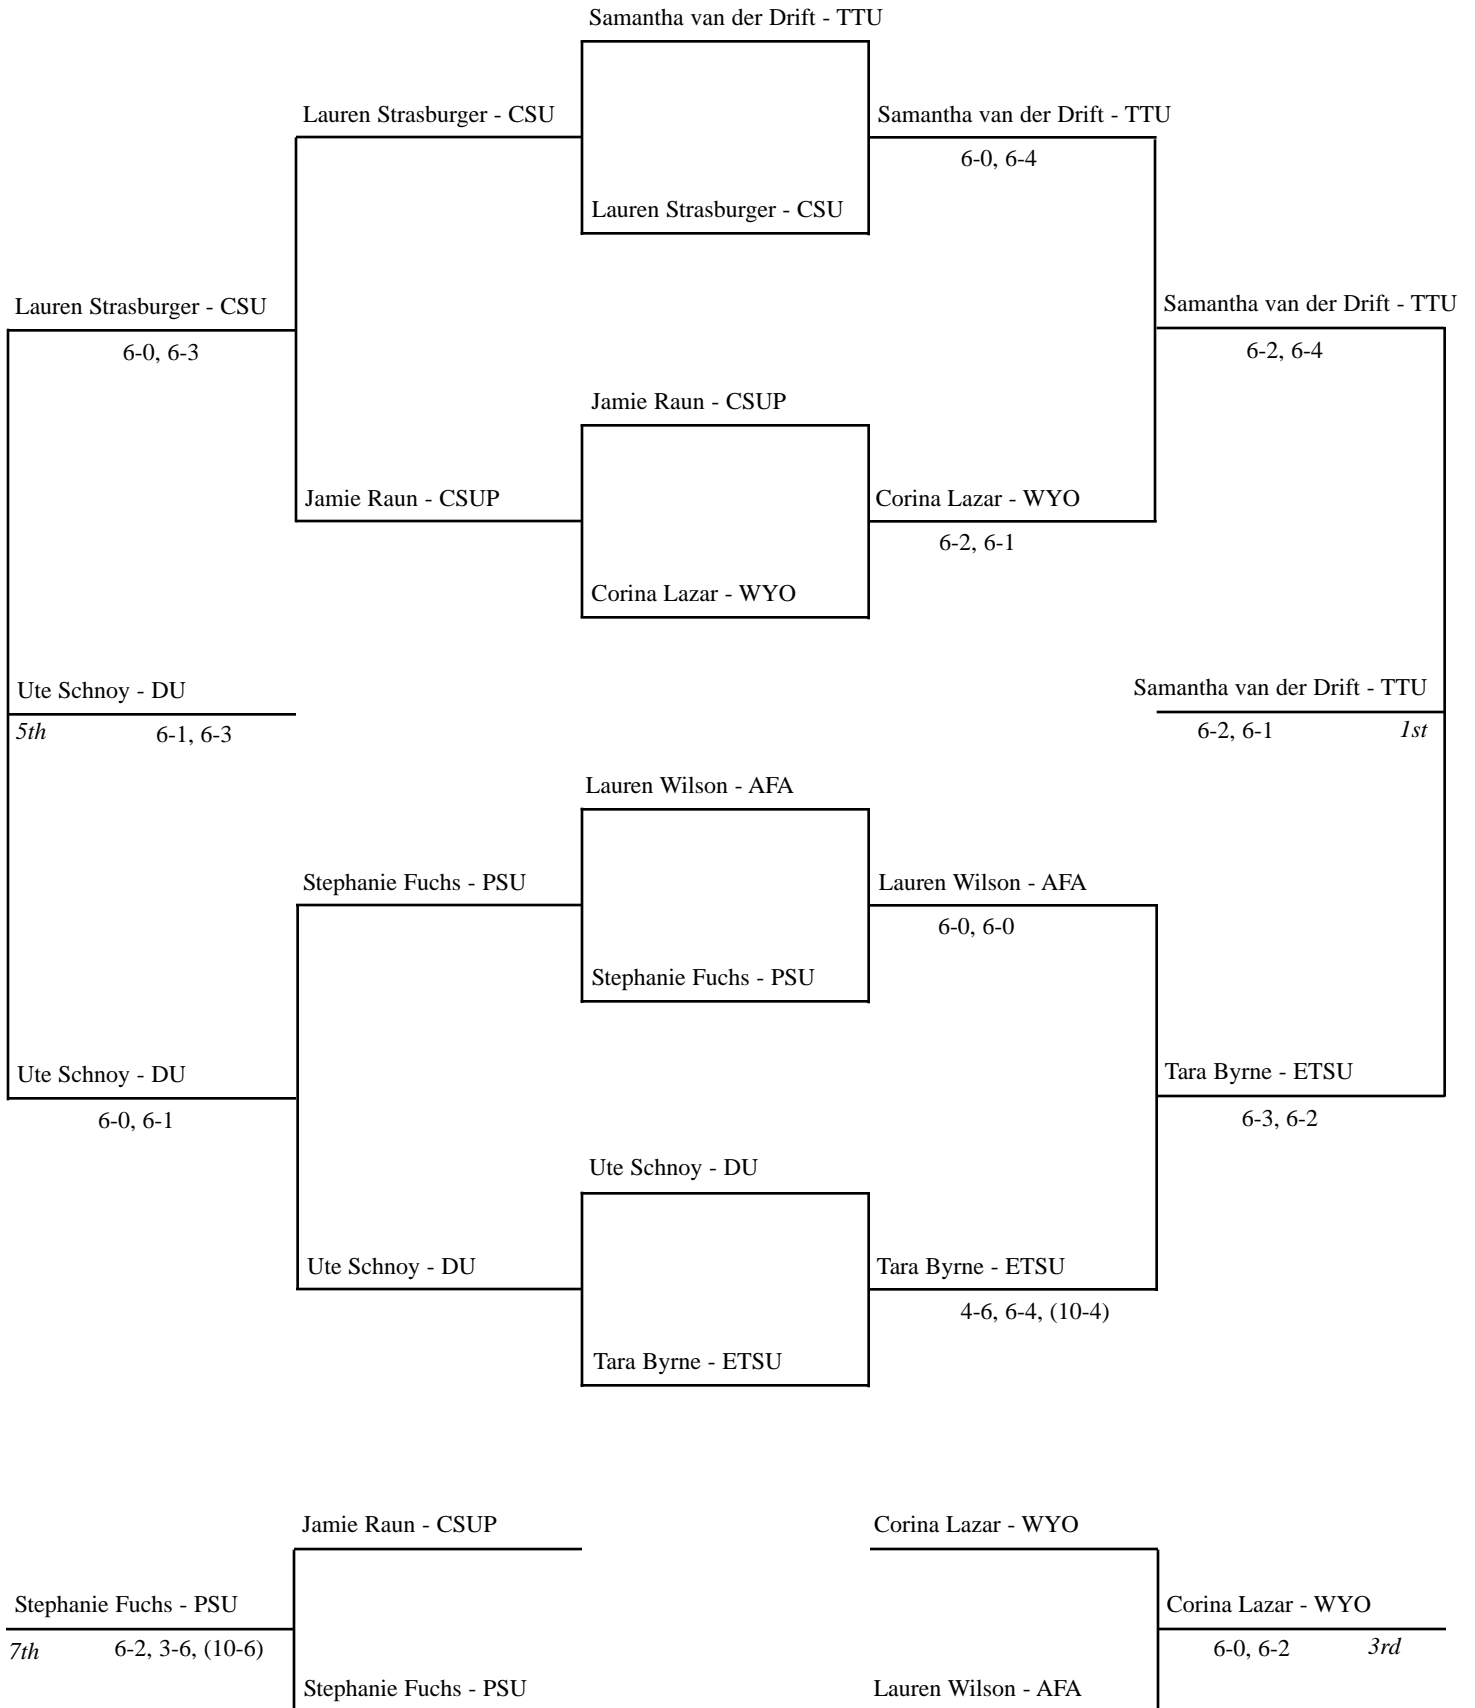

2007 USAFA INVITATIONAL

SINGLES FLIGHT 1

2007 USAFA INVITATIONAL SINGLES FLIGHT 4 - ROUND ROBIN

Anya Dalkin - PSU

Fri. #13	Janet Durham - TTU
Janet Durham - TTU	6-0, 6-1

ROUND 1

Michelle Brown - WYO

Fri. #14	Michelle Brown - WYO
Meghan Kiser - AFA	7-5, 7-5