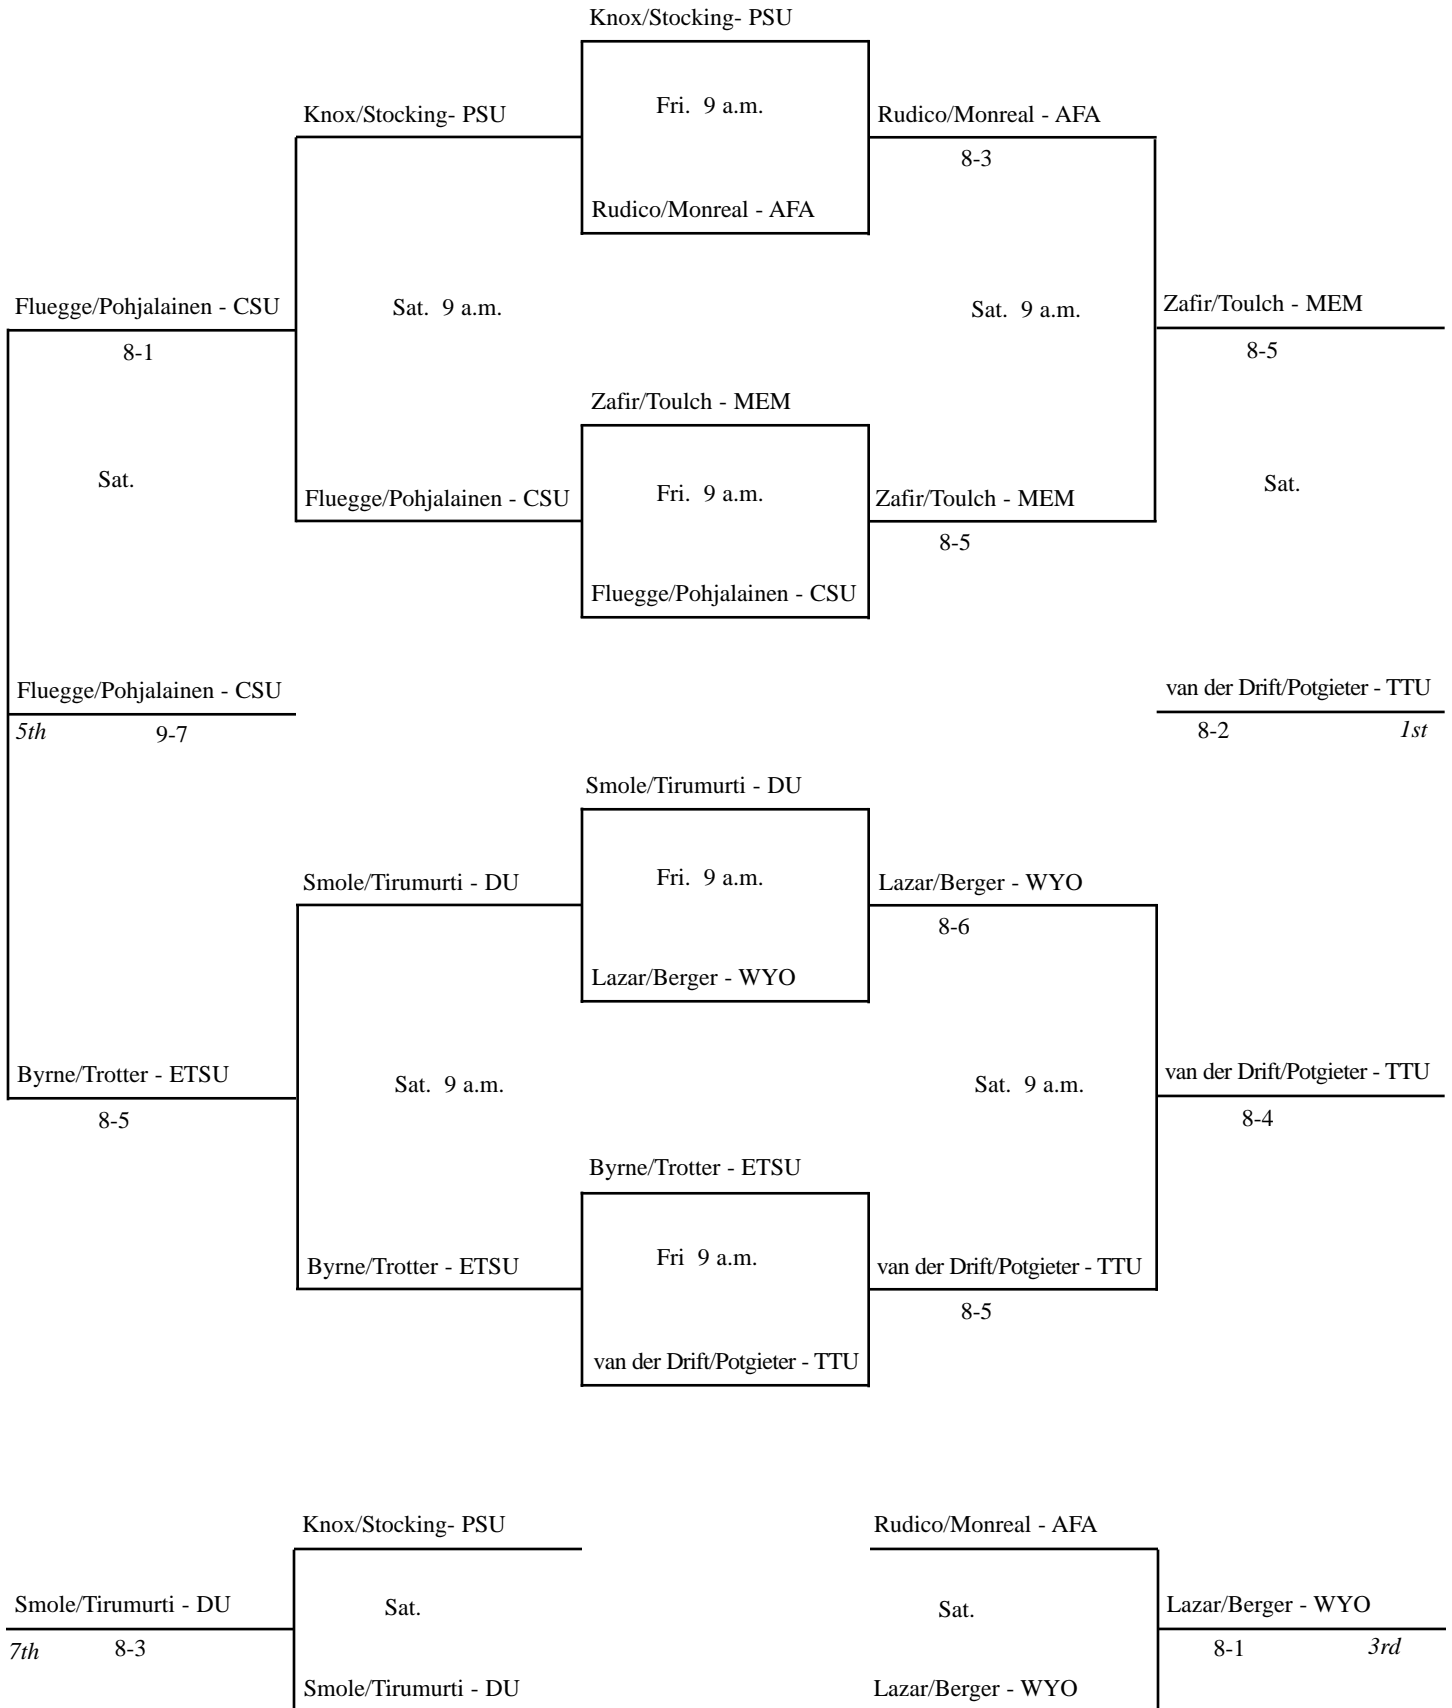

All flight 8 matches will be played on the West Bank Courts

2007 USAFA INVITATIONAL

DOUBLES FLIGHT 1

2007 USAFA INVITATIONAL

DOUBLES FLIGHT 2

2007 USAFA INVITATIONAL

DOUBLES FLIGHT 3

2007 USAFA INVITATIONAL