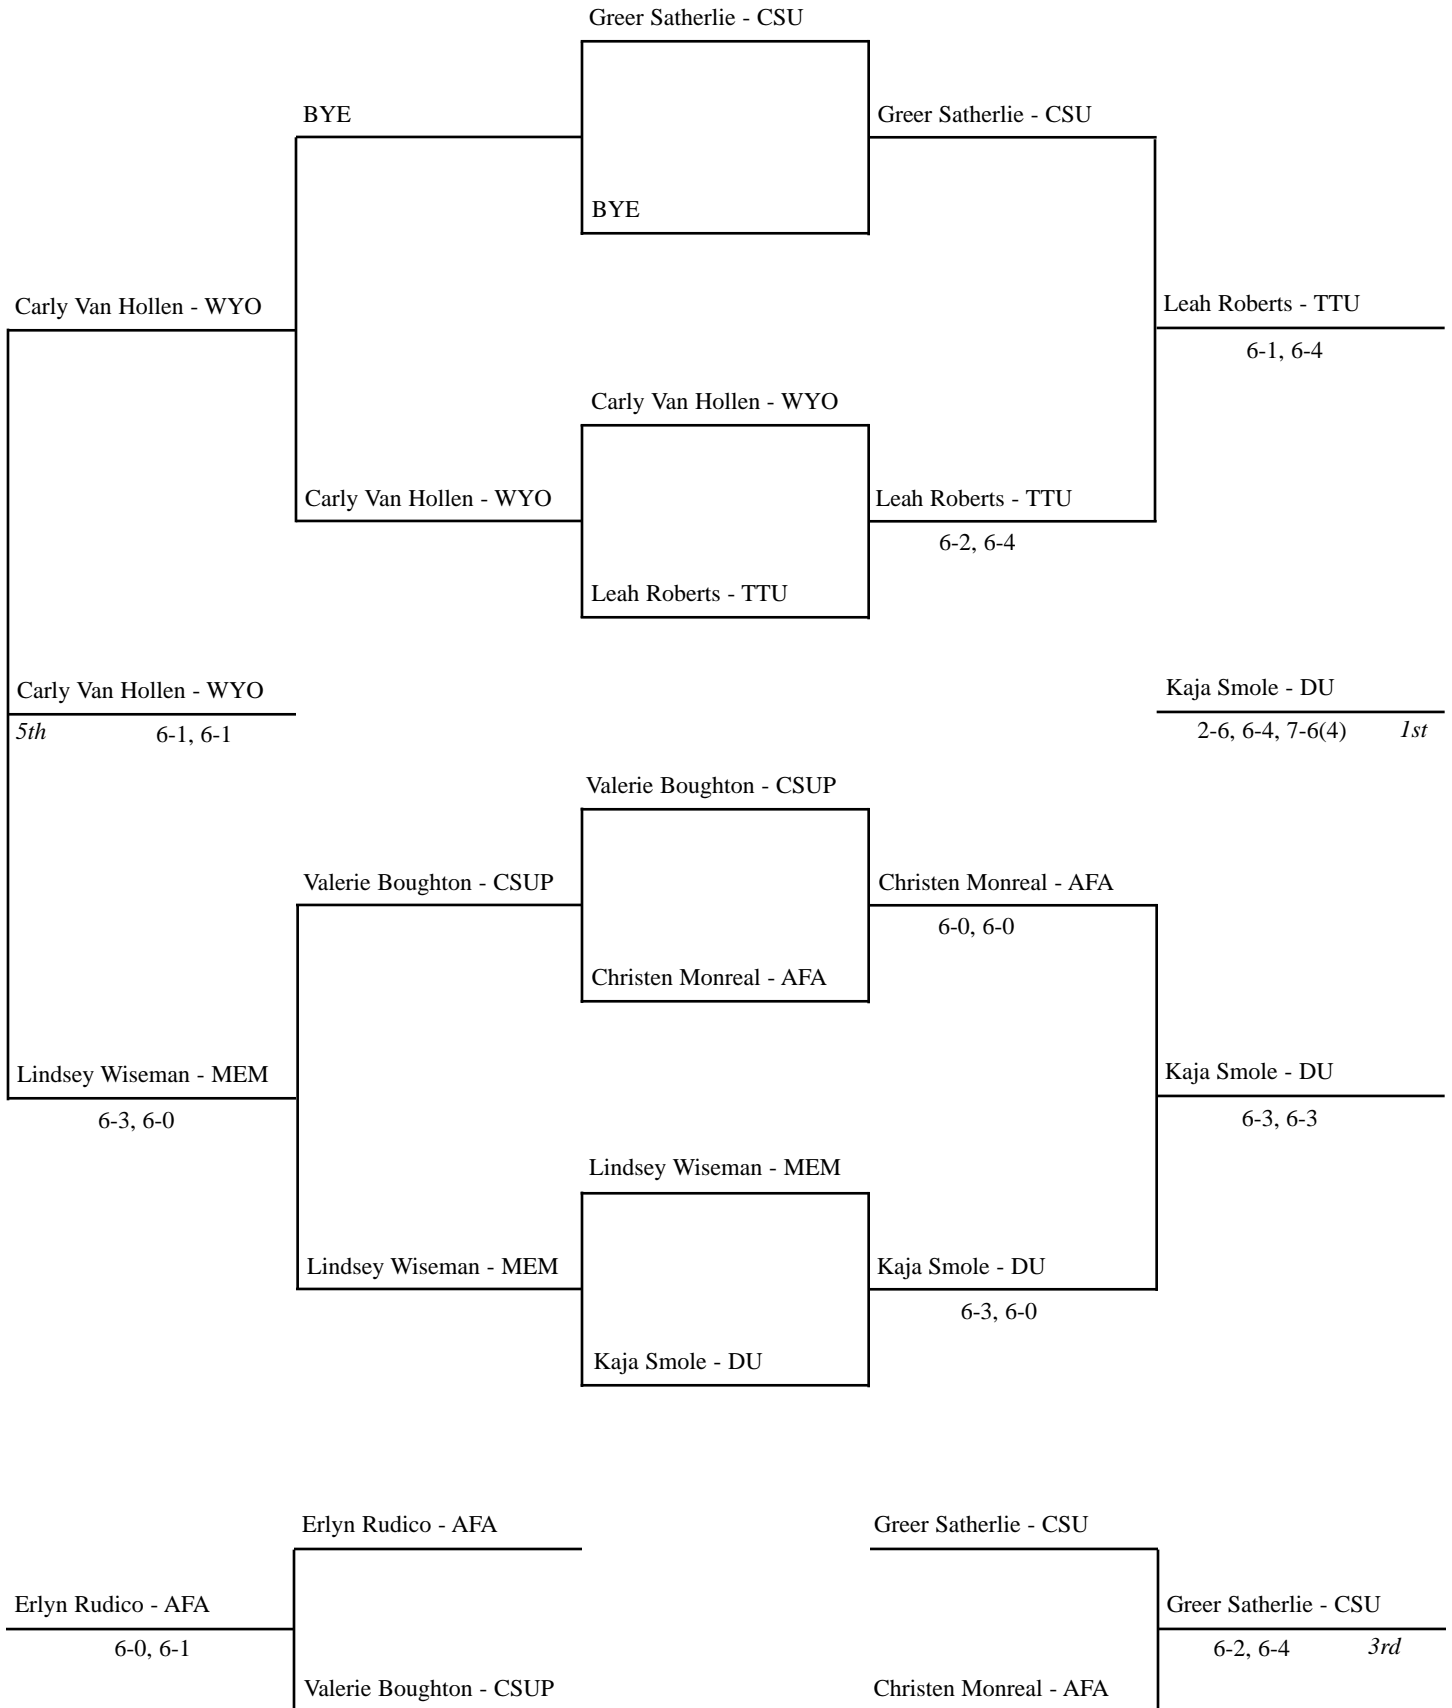

2007 USAFA INVITATIONAL

SINGLES FLIGHT 5