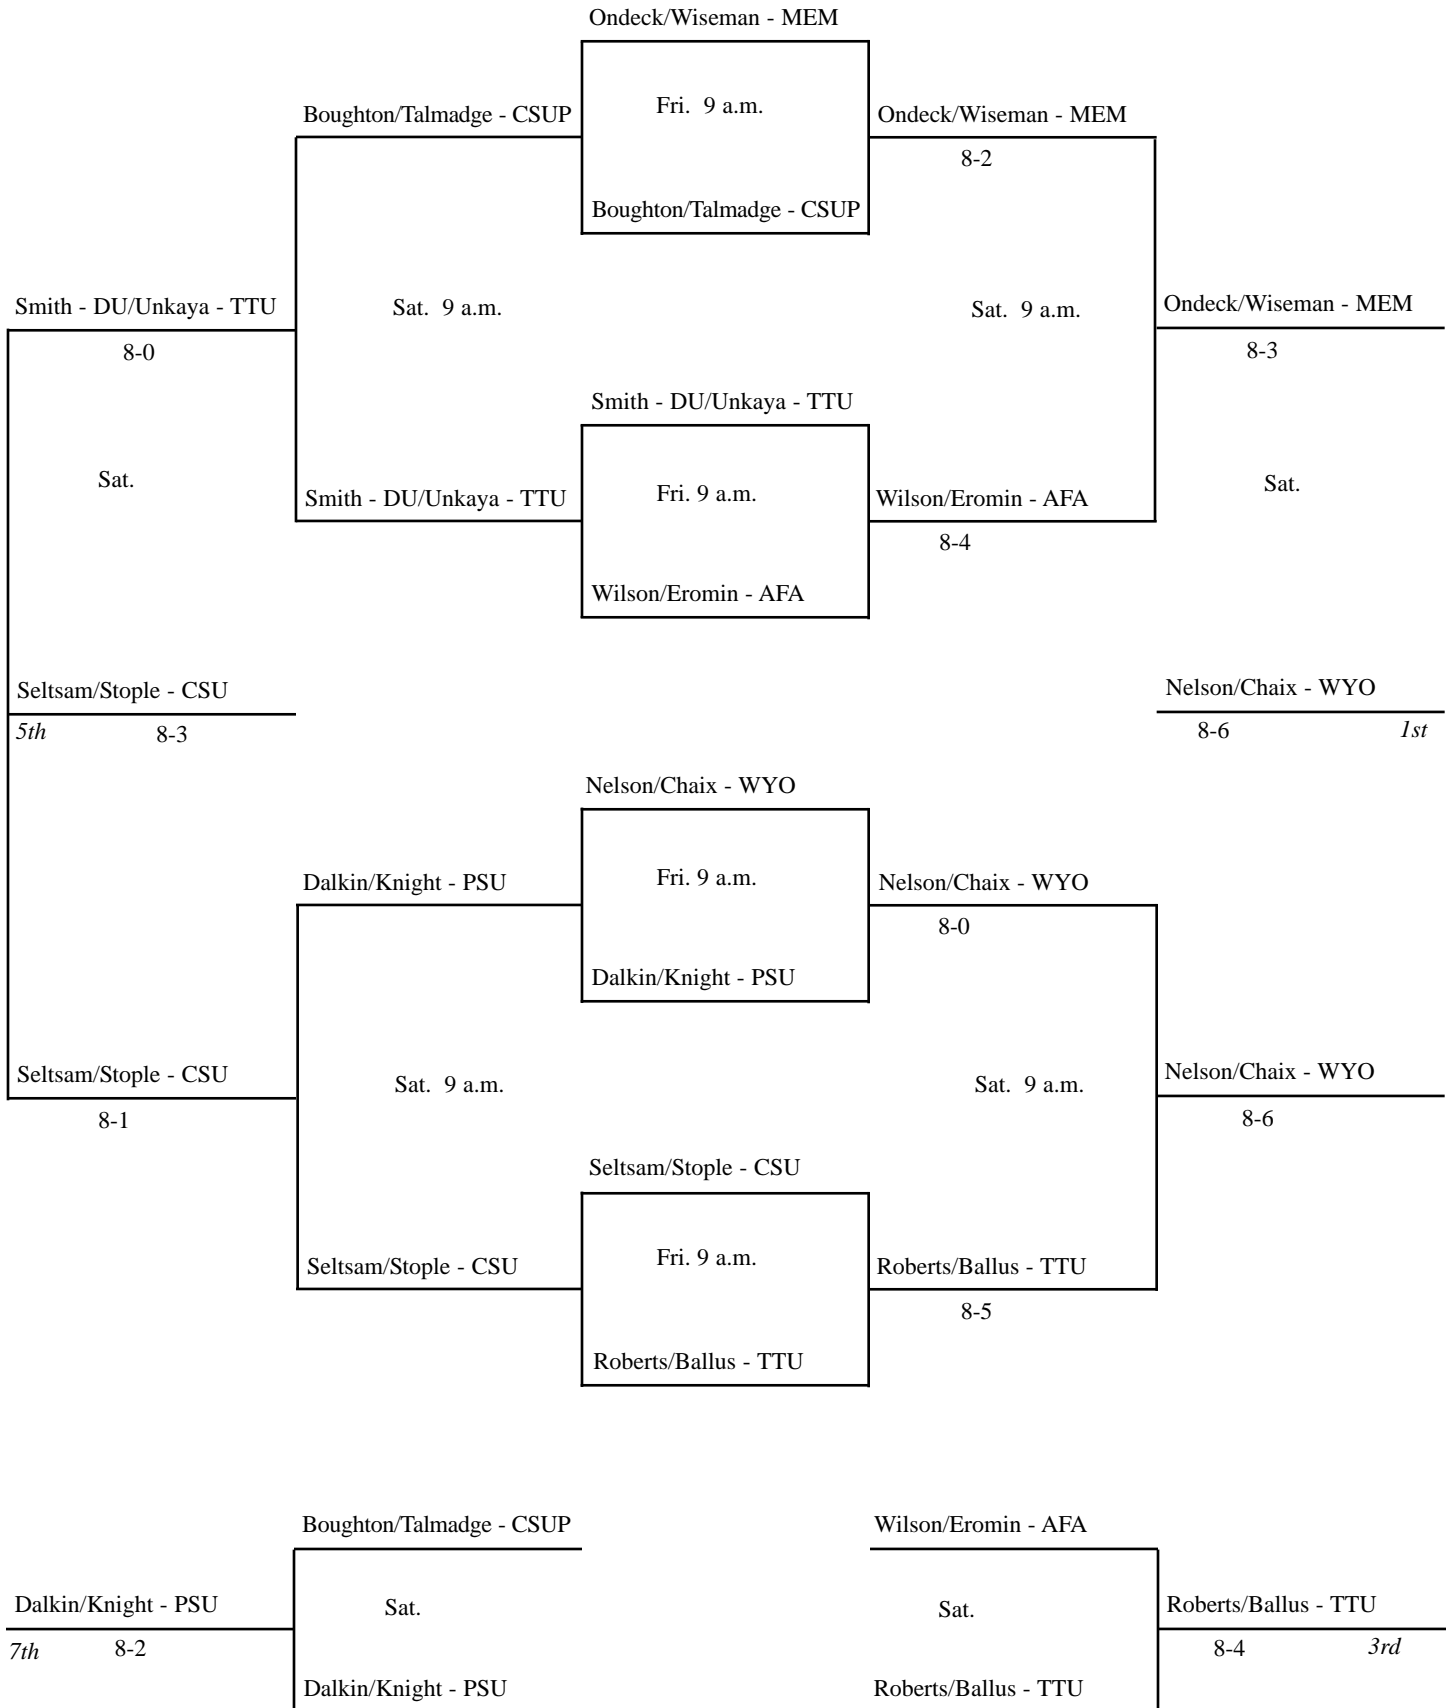

All flight 8 matches will be played on the West Bank Courts

2007 USAFA INVITATIONAL

DOUBLES FLIGHT 1

2007 USAFA INVITATIONAL

DOUBLES FLIGHT 2

2007 USAFA INVITATIONAL

DOUBLES FLIGHT 3

2007 USAFA INVITATIONAL