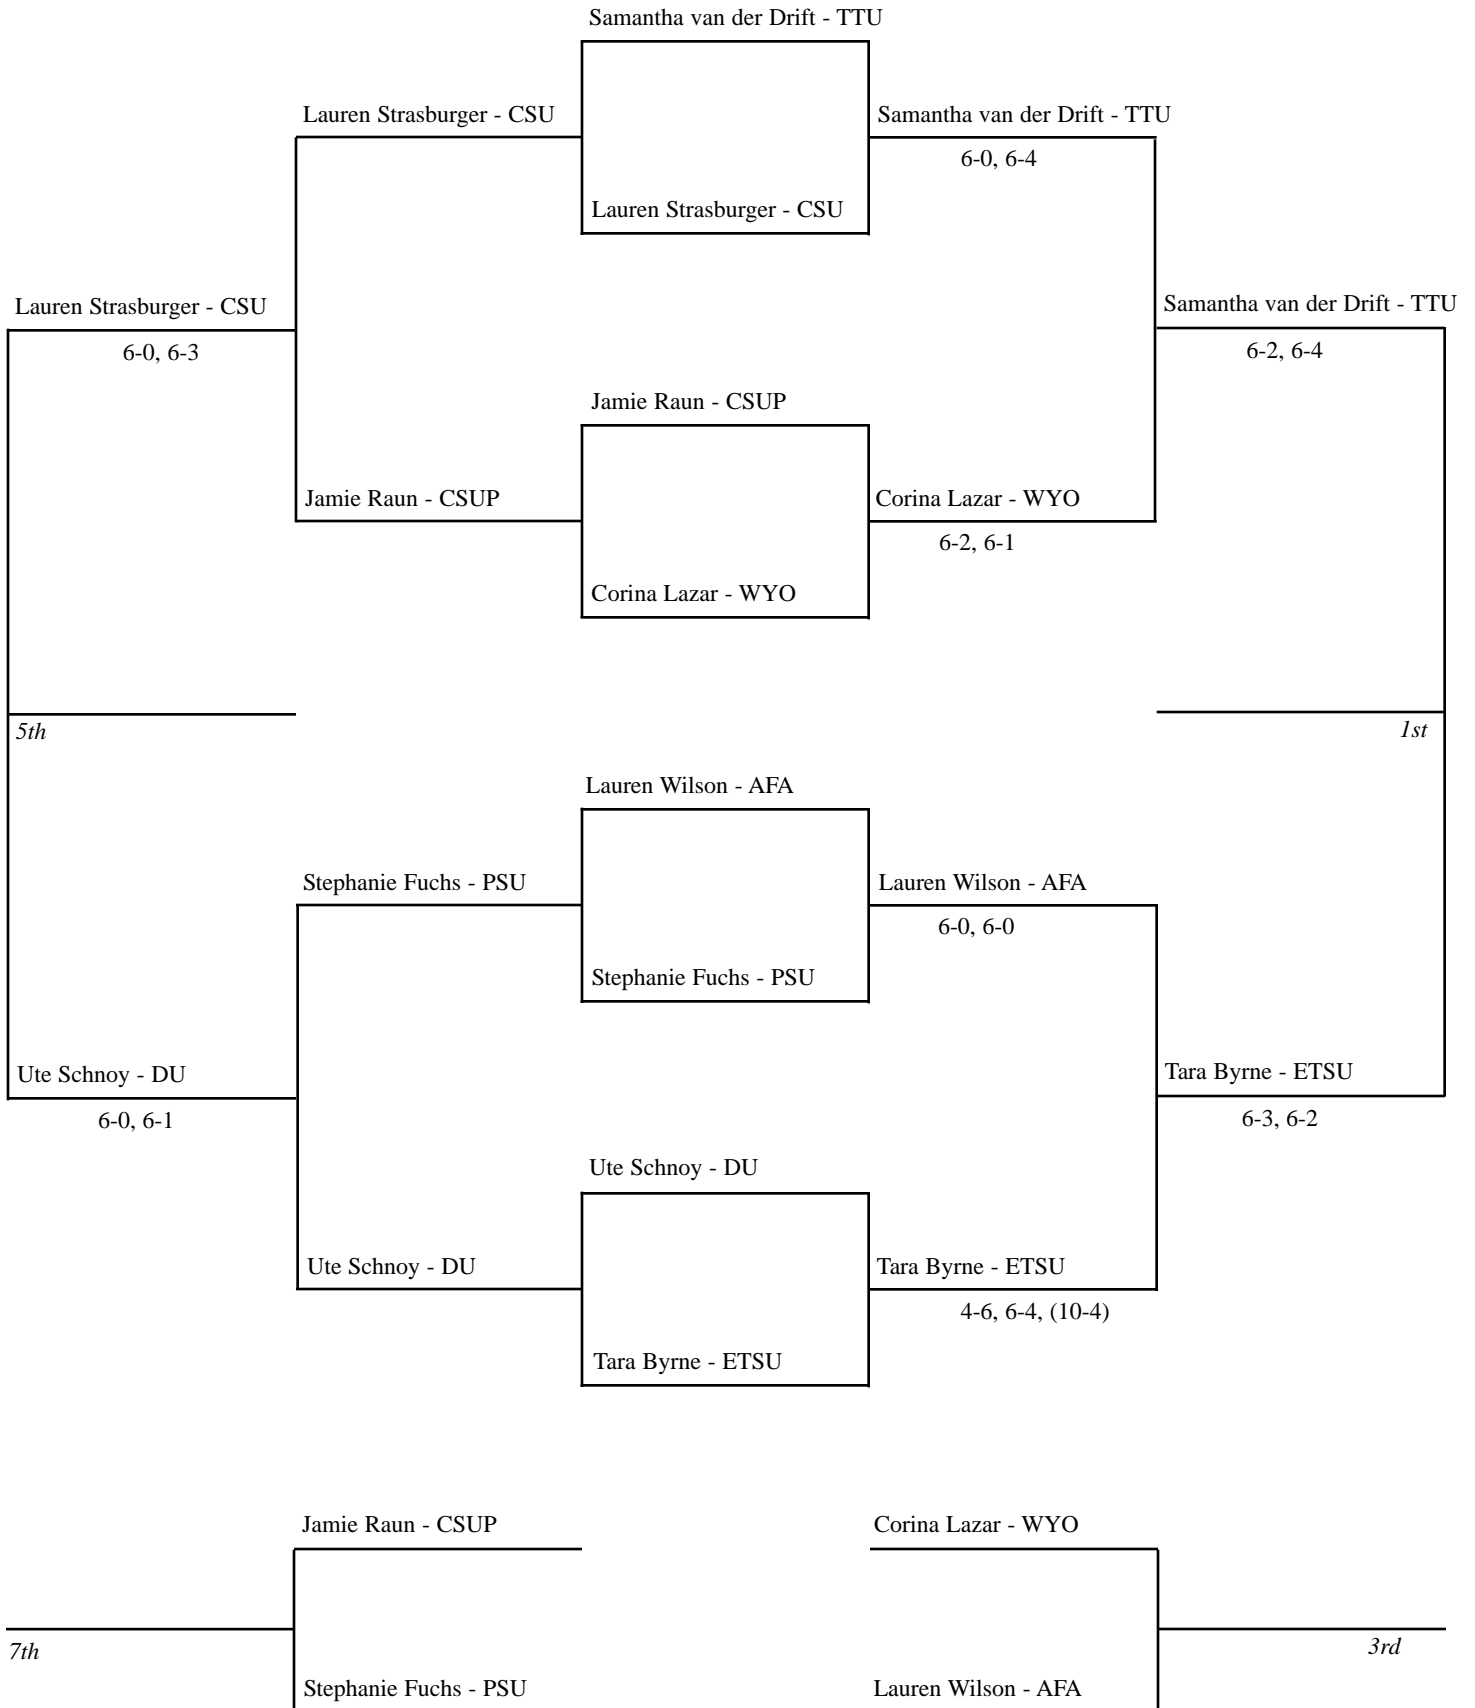

2007 USAFA INVITATIONAL

SINGLES FLIGHT 1

2007 USAFA INVITATIONAL

SINGLES FLIGHT 2

2007 USAFA INVITATIONAL

SINGLES FLIGHT 3

2007 USAFA INVITATIONAL

SINGLES FLIGHT 4 - ROUND ROBIN