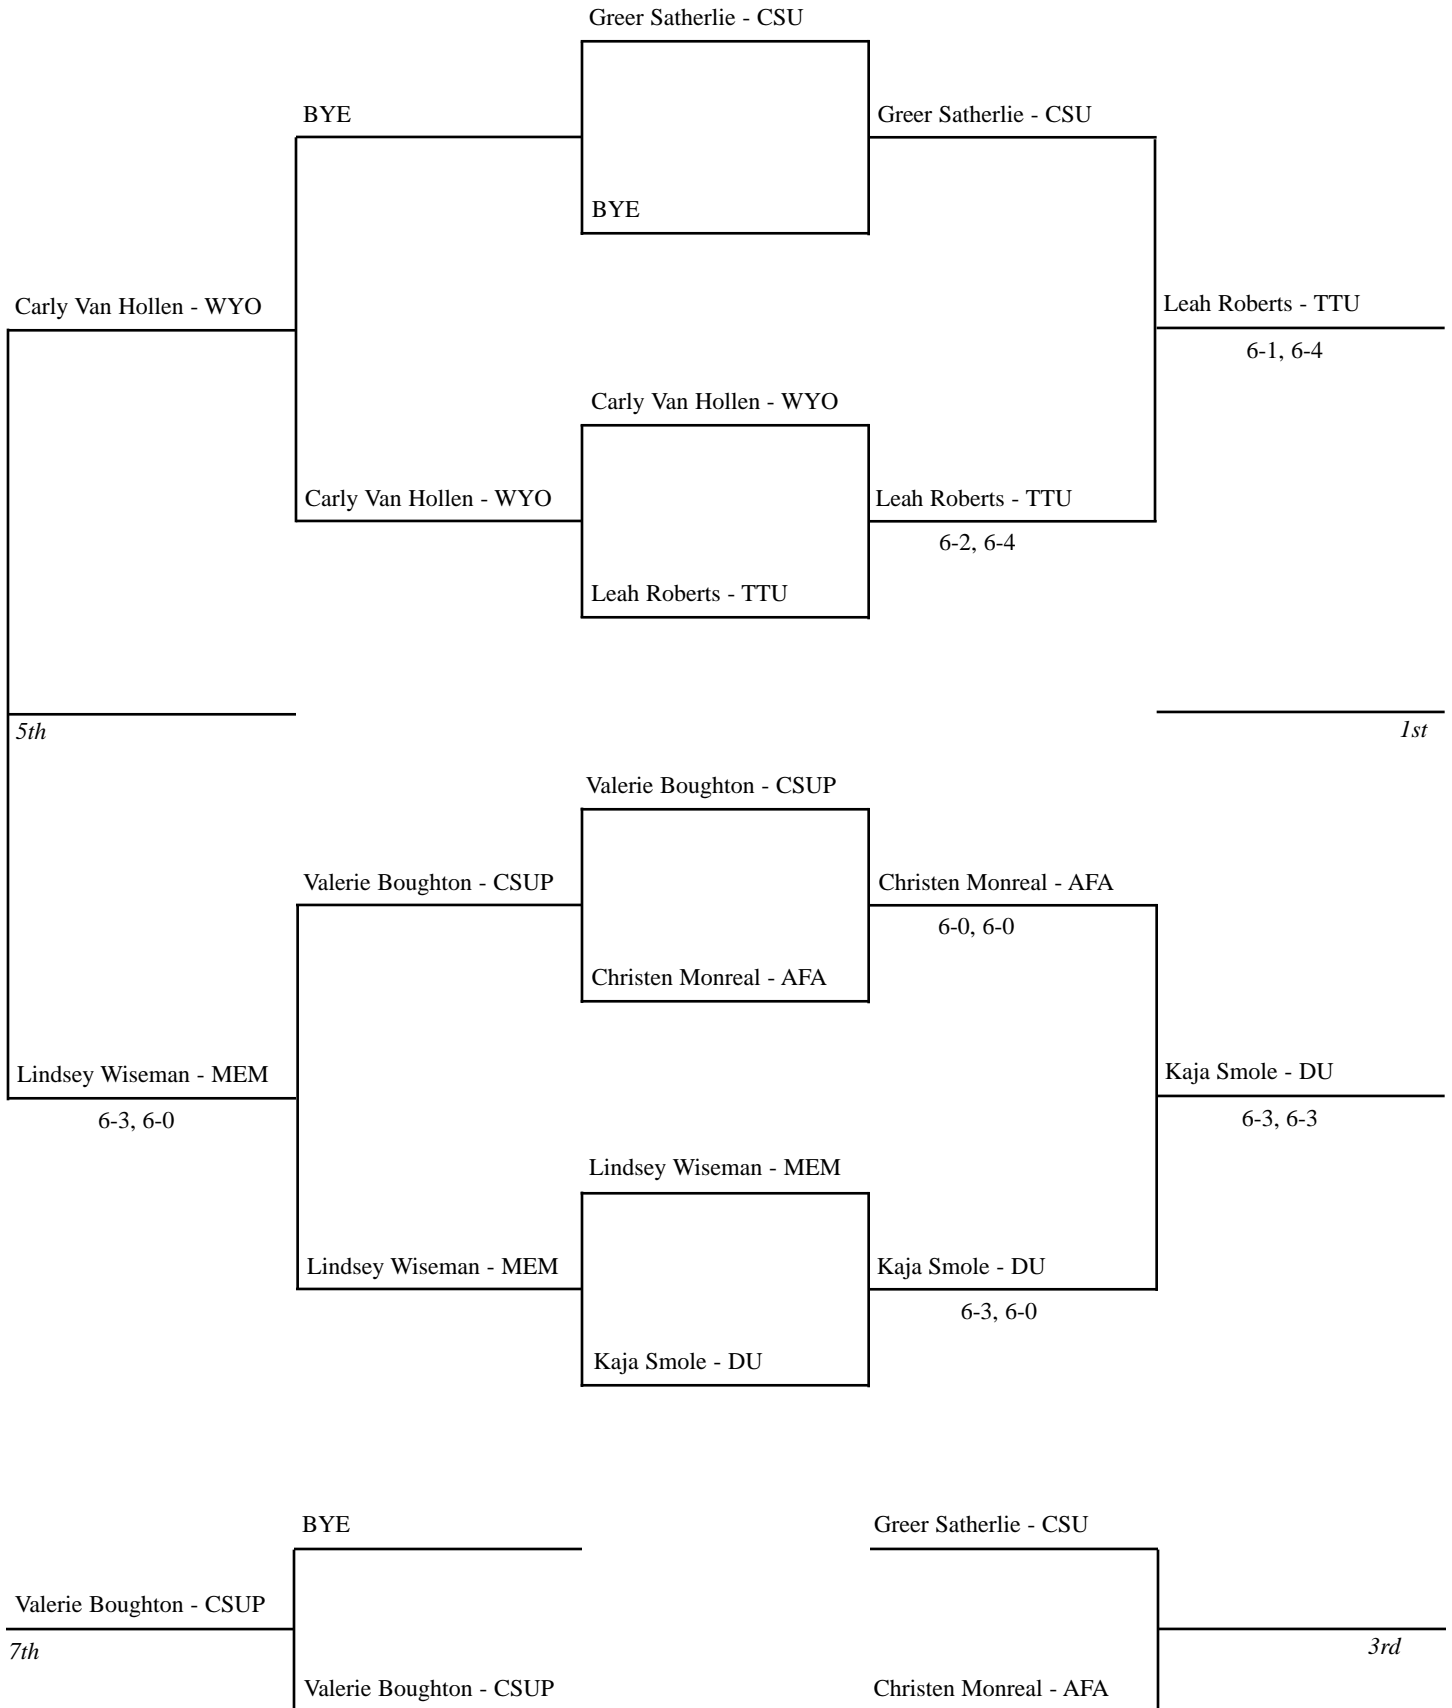

2007 USAFA INVITATIONAL

SINGLES FLIGHT 5