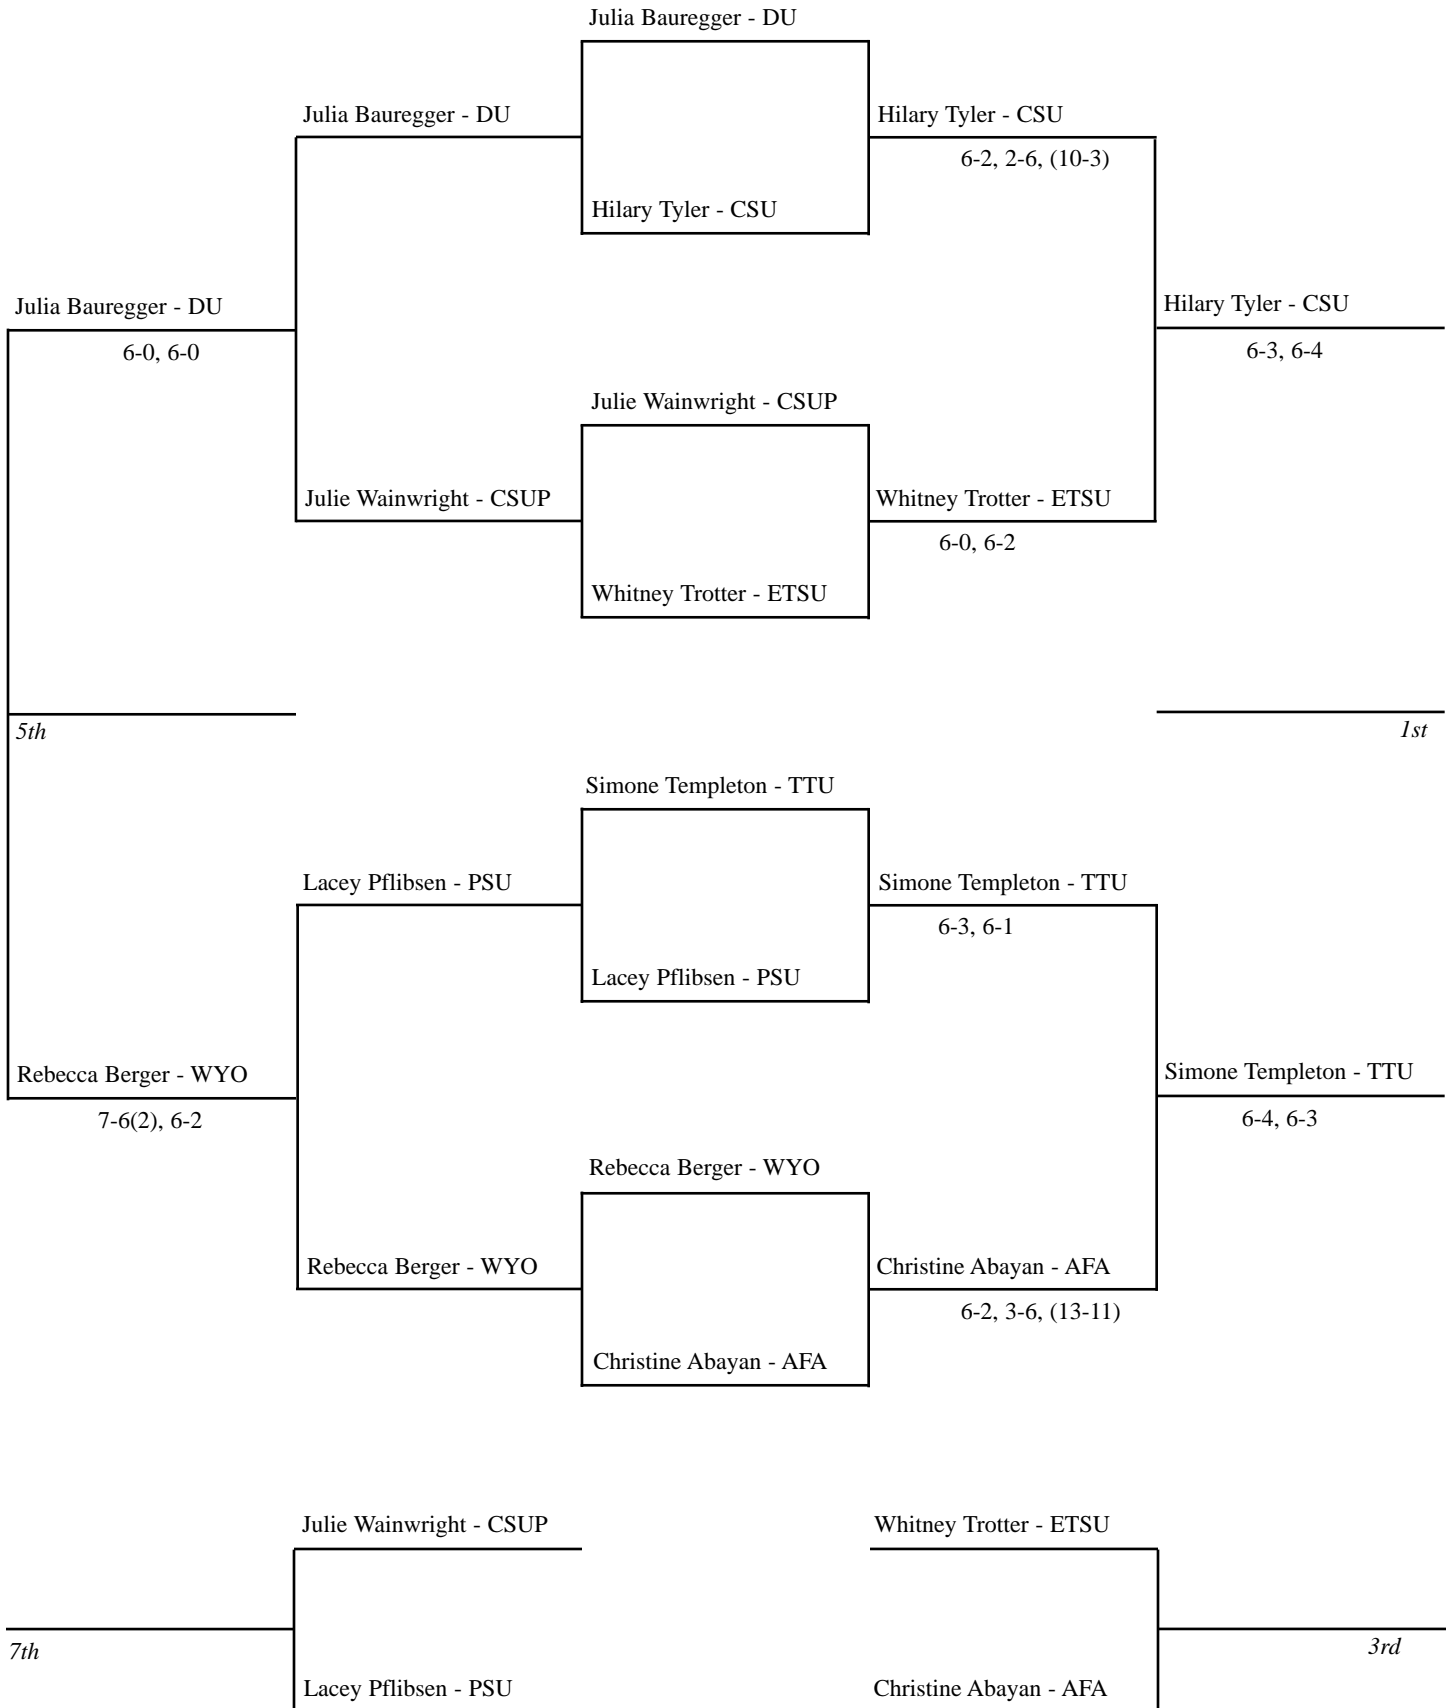

2007 USAFA INVITATIONAL

SINGLES FLIGHT 1

2007 USAFA INVITATIONAL

SINGLES FLIGHT 2

2007 USAFA INVITATIONAL

SINGLES FLIGHT 3

2007 USAFA INVITATIONAL

SINGLES FLIGHT 4 - ROUND ROBIN