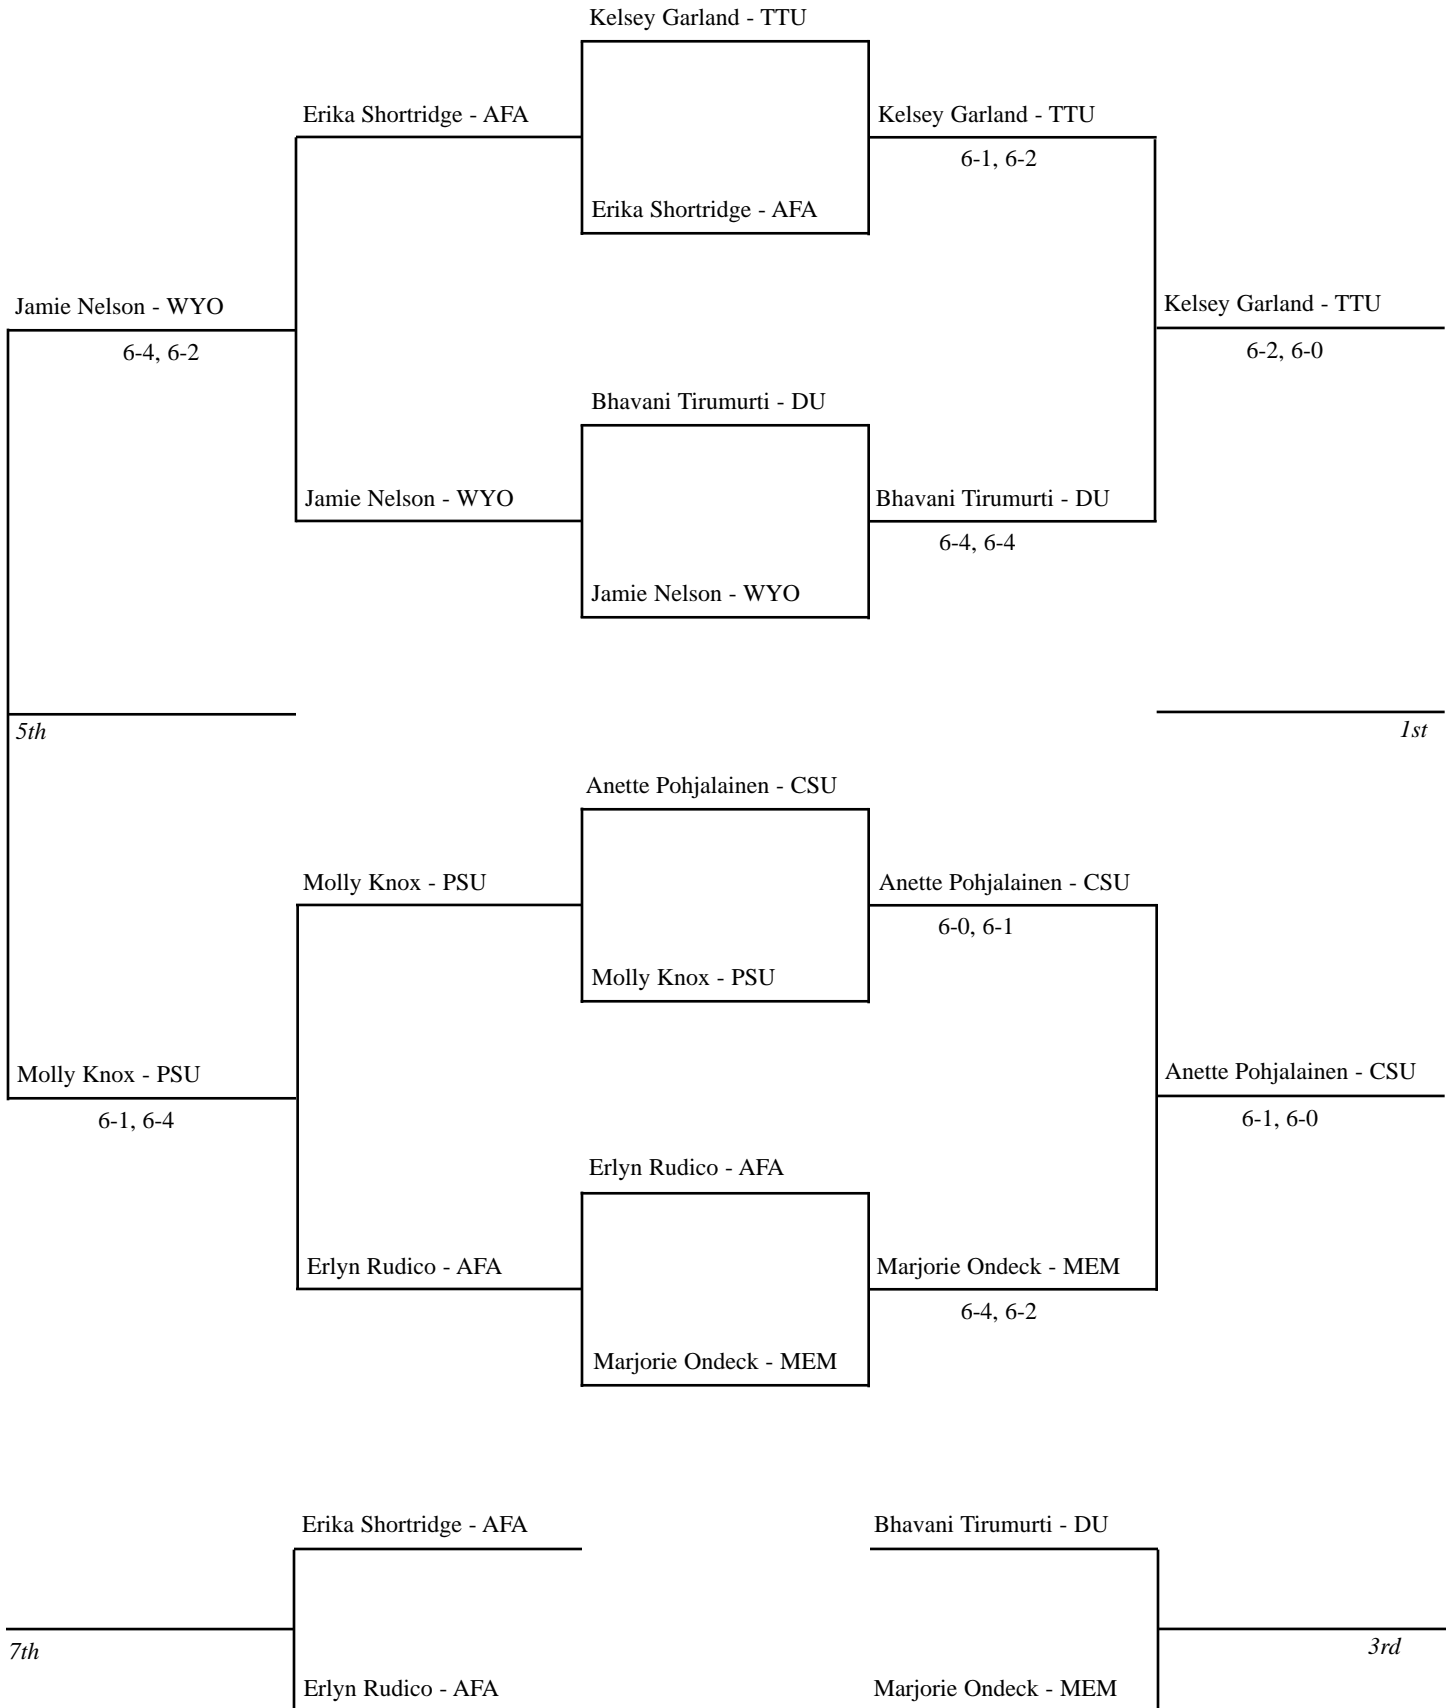

2007 USAFA INVITATIONAL

SINGLES FLIGHT 1

2007 USAFA INVITATIONAL

SINGLES FLIGHT 2

2007 USAFA INVITATIONAL

SINGLES FLIGHT 3

2007 USAFA INVITATIONAL

SINGLES FLIGHT 4 - ROUND ROBIN