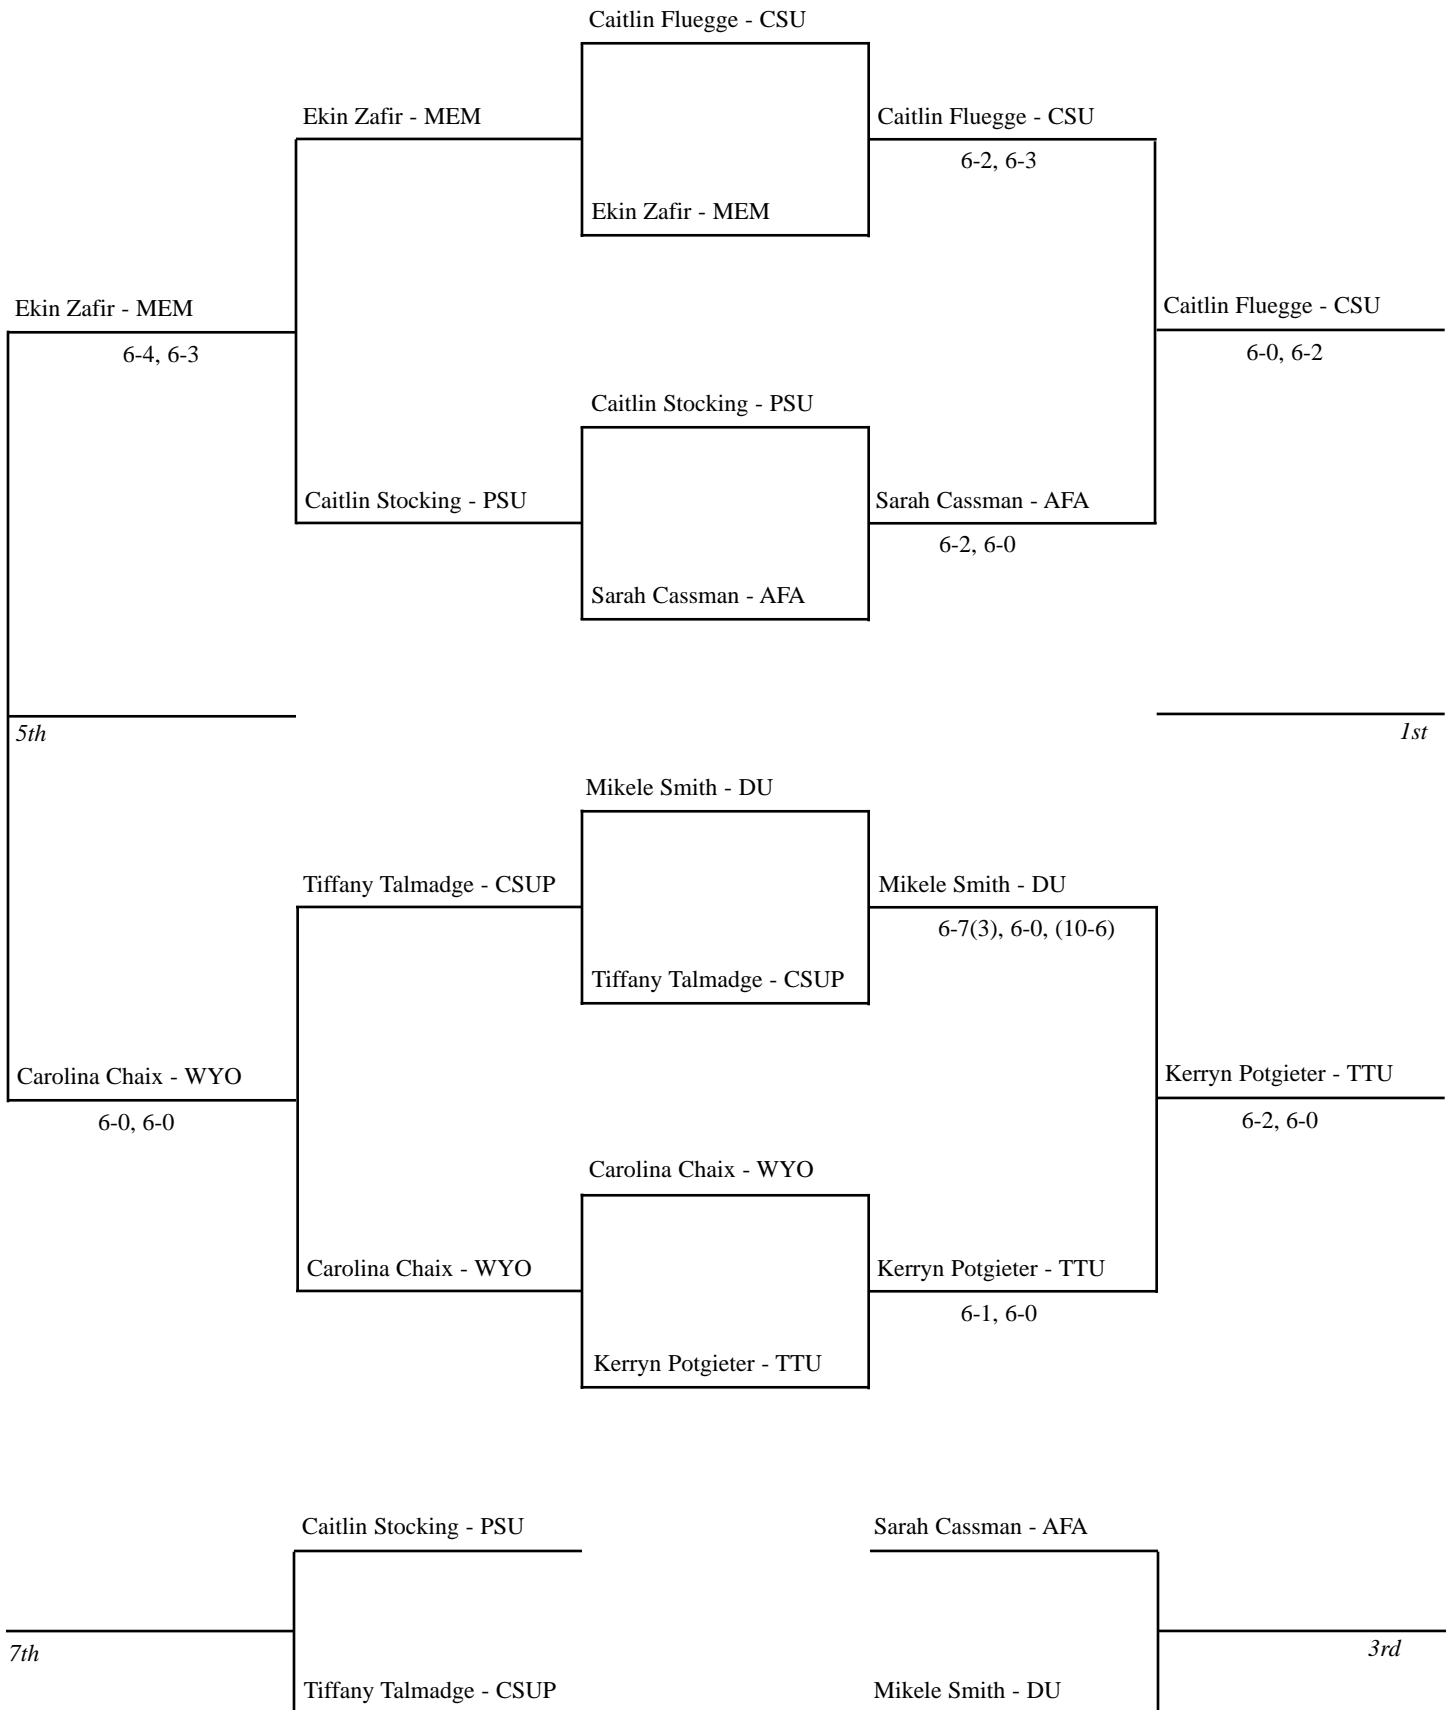

2007 USAFA INVITATIONAL

SINGLES FLIGHT 6