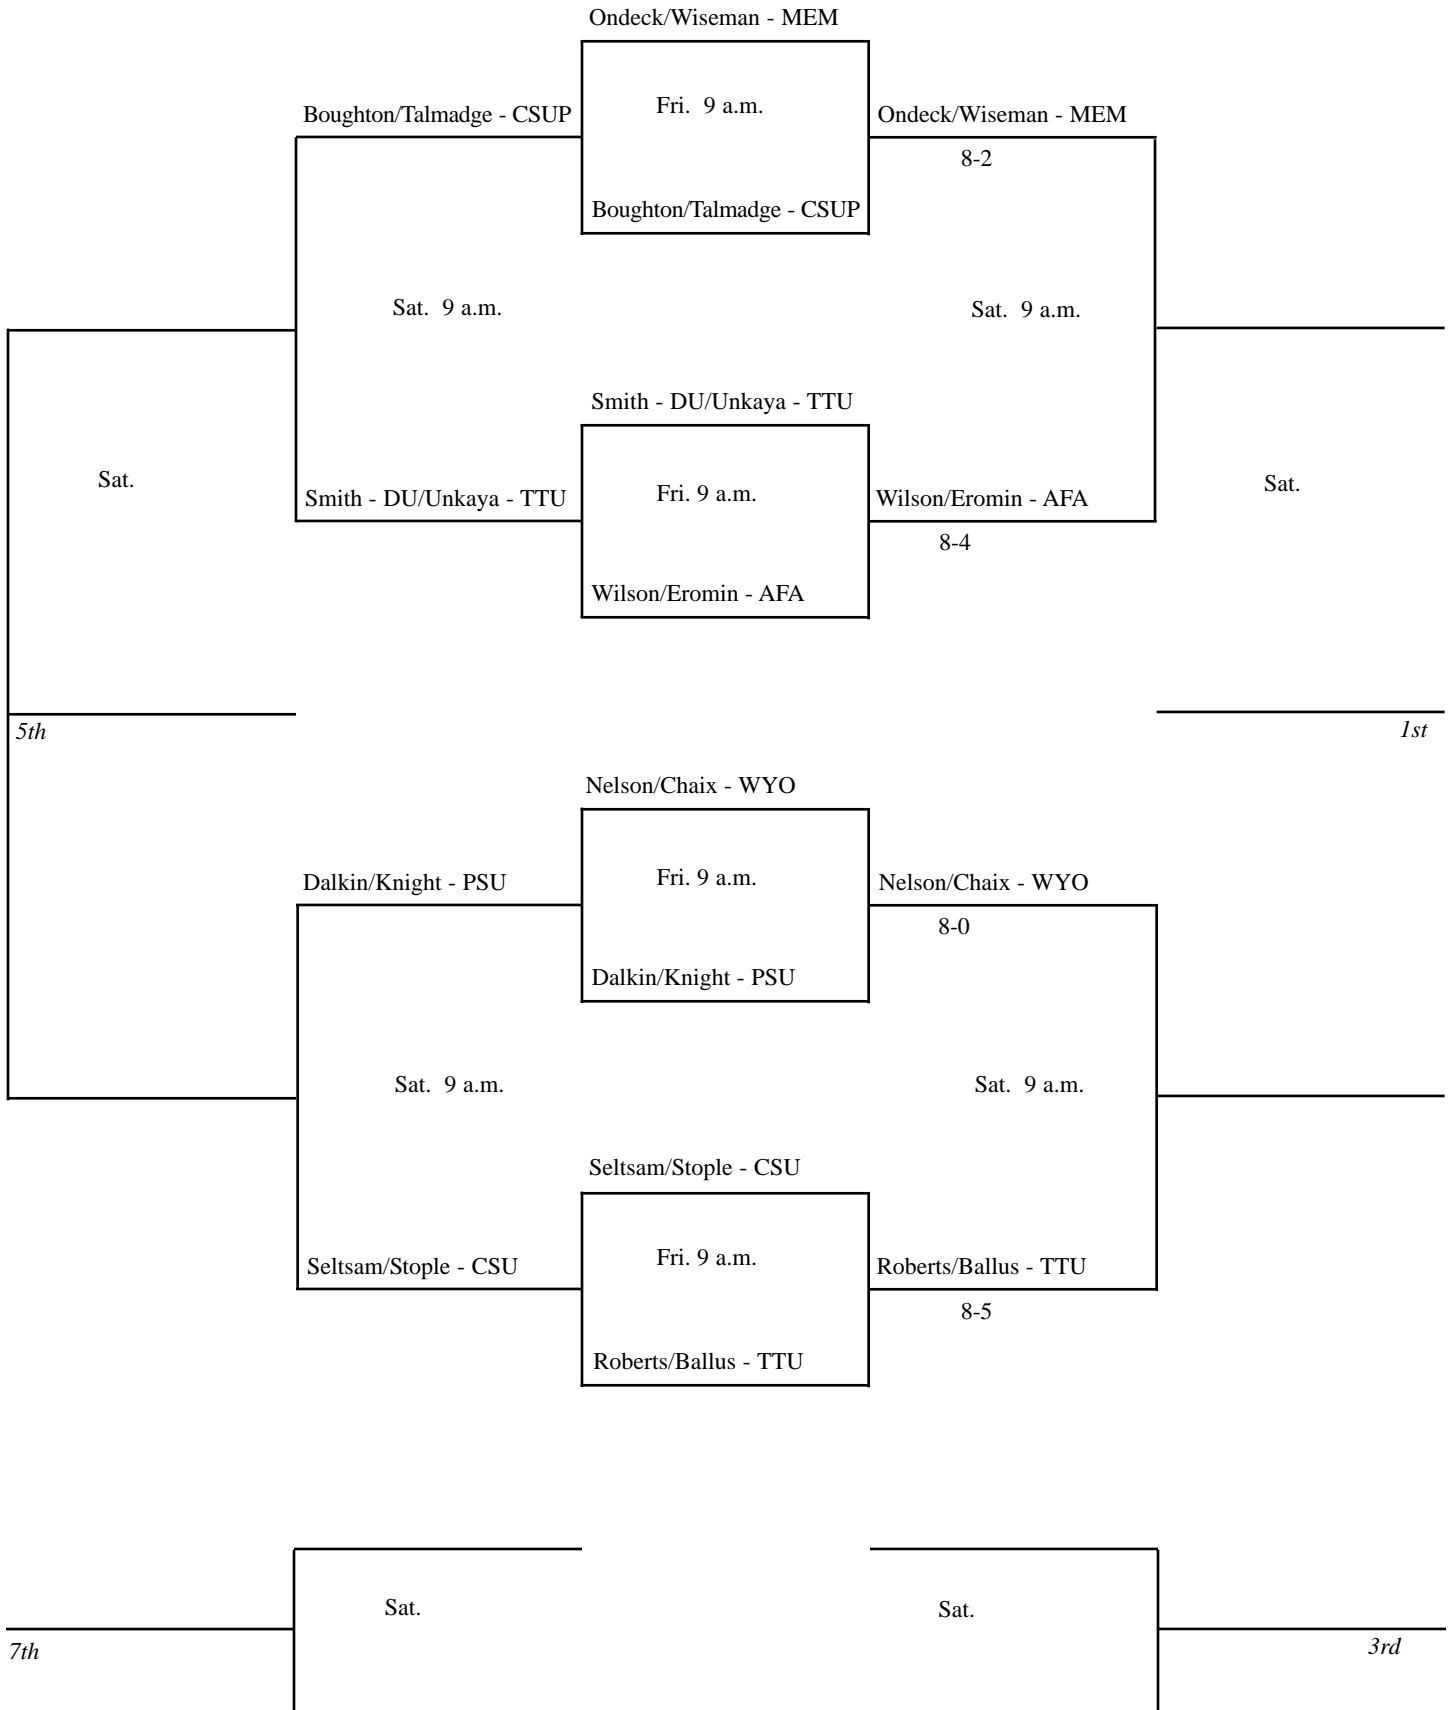

2007 USAFA INVITATIONAL

DOUBLES FLIGHT 1

2007 USAFA INVITATIONAL

DOUBLES FLIGHT 2

2007 USAFA INVITATIONAL

DOUBLES FLIGHT 3

2007 USAFA INVITATIONAL

DOUBLES FLIGHT 4 - ROUND ROBIN