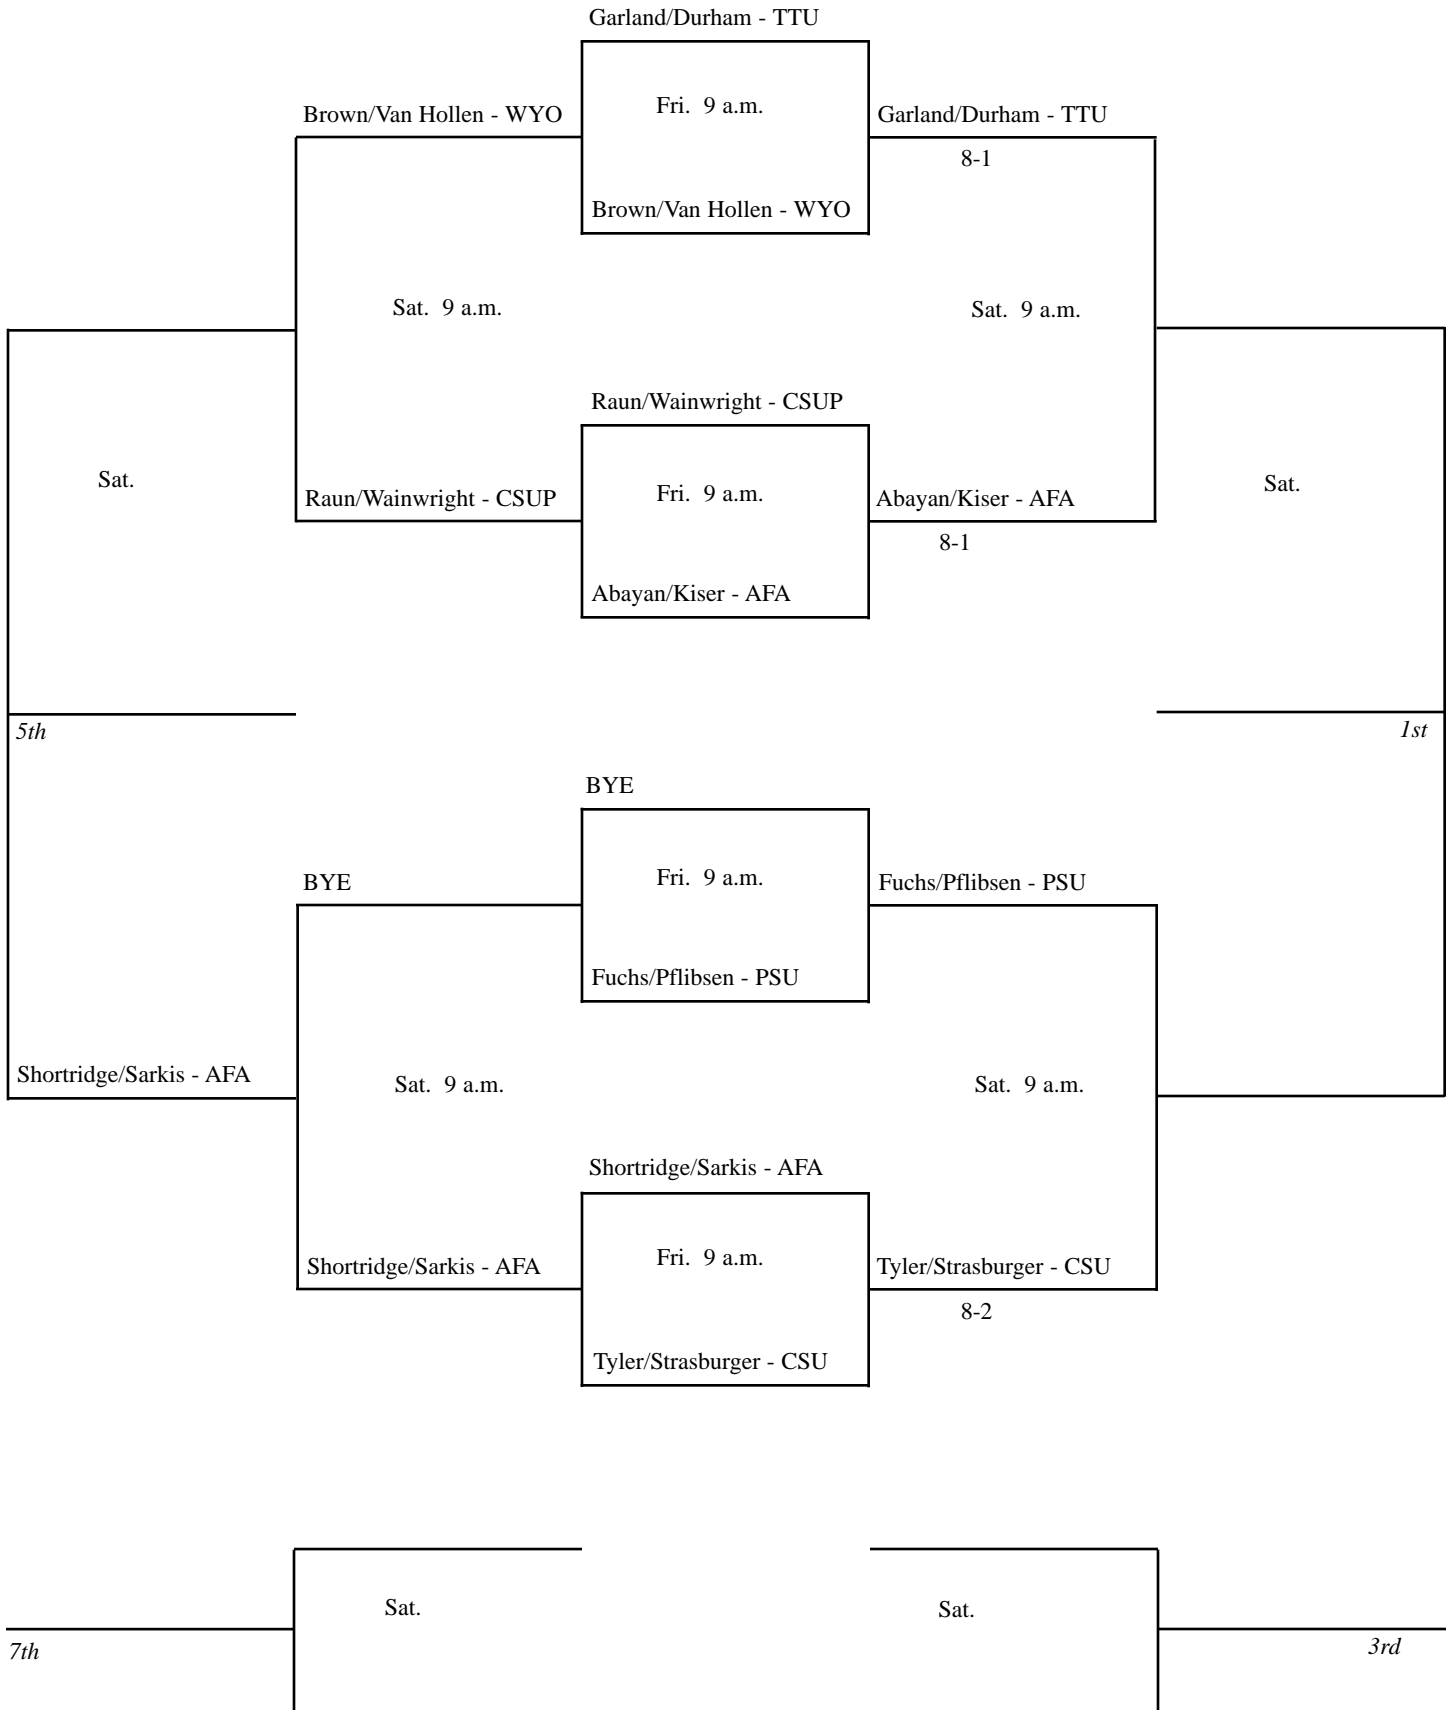

2007 USAFA INVITATIONAL

DOUBLES FLIGHT 1