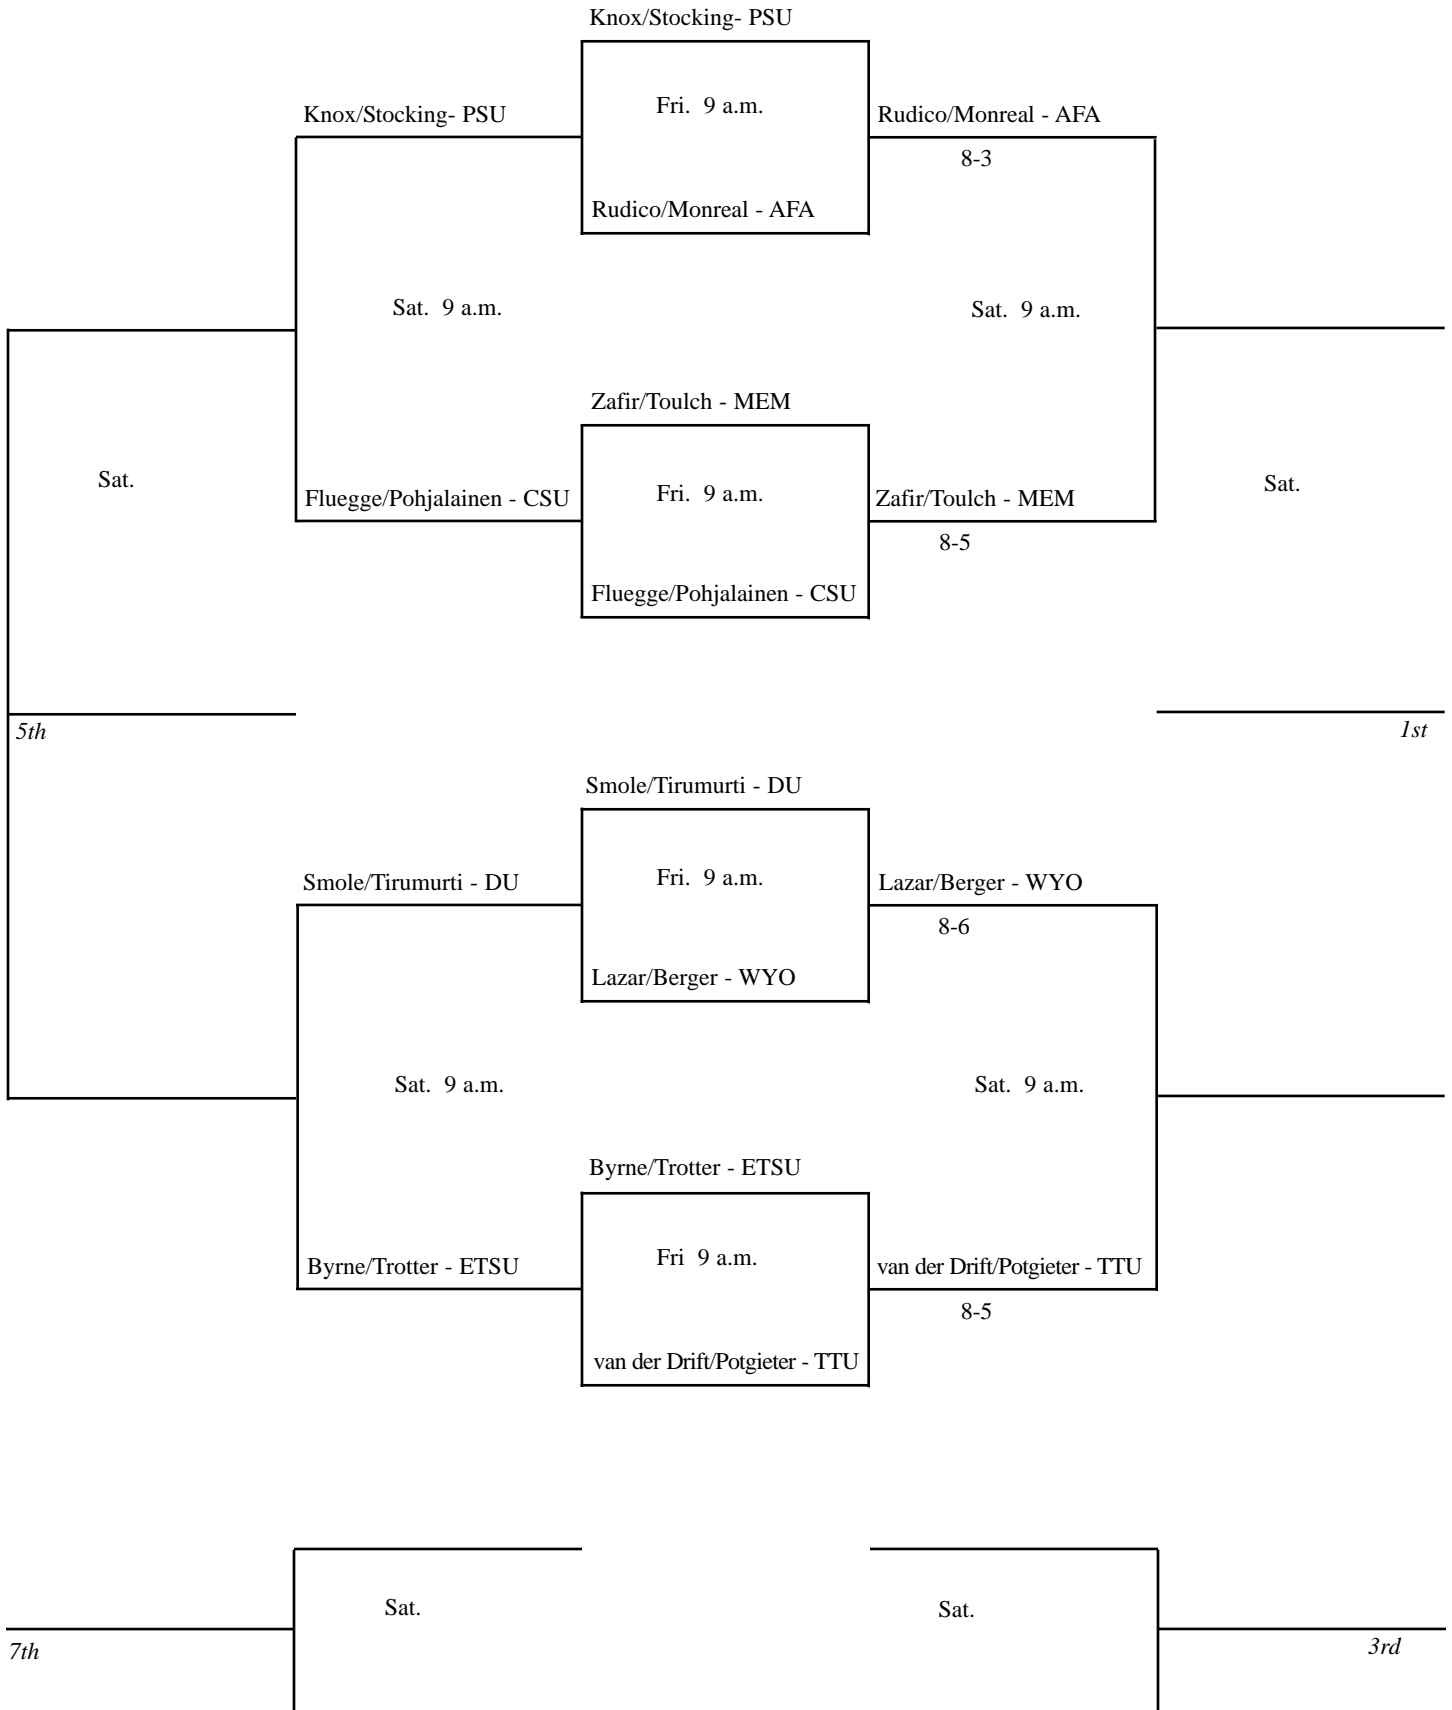

2007 USAFA INVITATIONAL

DOUBLES FLIGHT 2