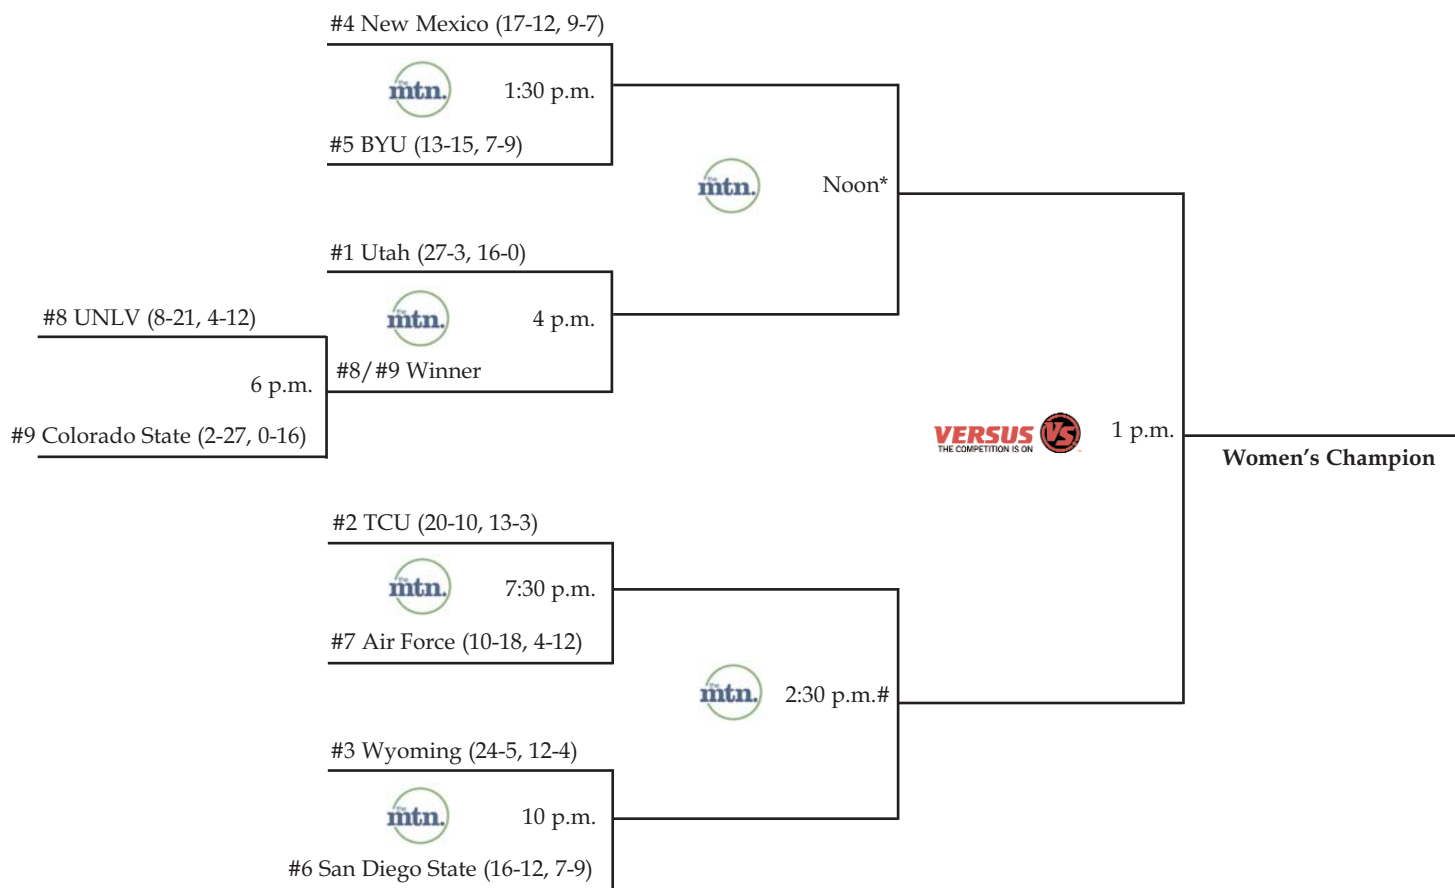

# 2008 PHILLIPS 66 MOUNTAIN WEST CONFERENCE WOMEN'S BASKETBALL CHAMPIONSHIP

TUESDAY-SATURDAY, MARCH 11-15, 2008  
THOMAS & MACK CENTER  
LAS VEGAS, NEVADA

MARCH 11-15, 2008

**TUESDAY  
MARCH 11**

**WEDNESDAY  
MARCH 12**

**FRIDAY  
MARCH 14**

**SATURDAY  
MARCH 15**

All games are Pacific Standard Time

Times subject to change

\* Game will be shown live on the mtn. and tape delay on CBS College Sports at 11 p.m. PT

# Game will be shown live on the mtn. and tape delay on CBS College Sports at 1 a.m. PT