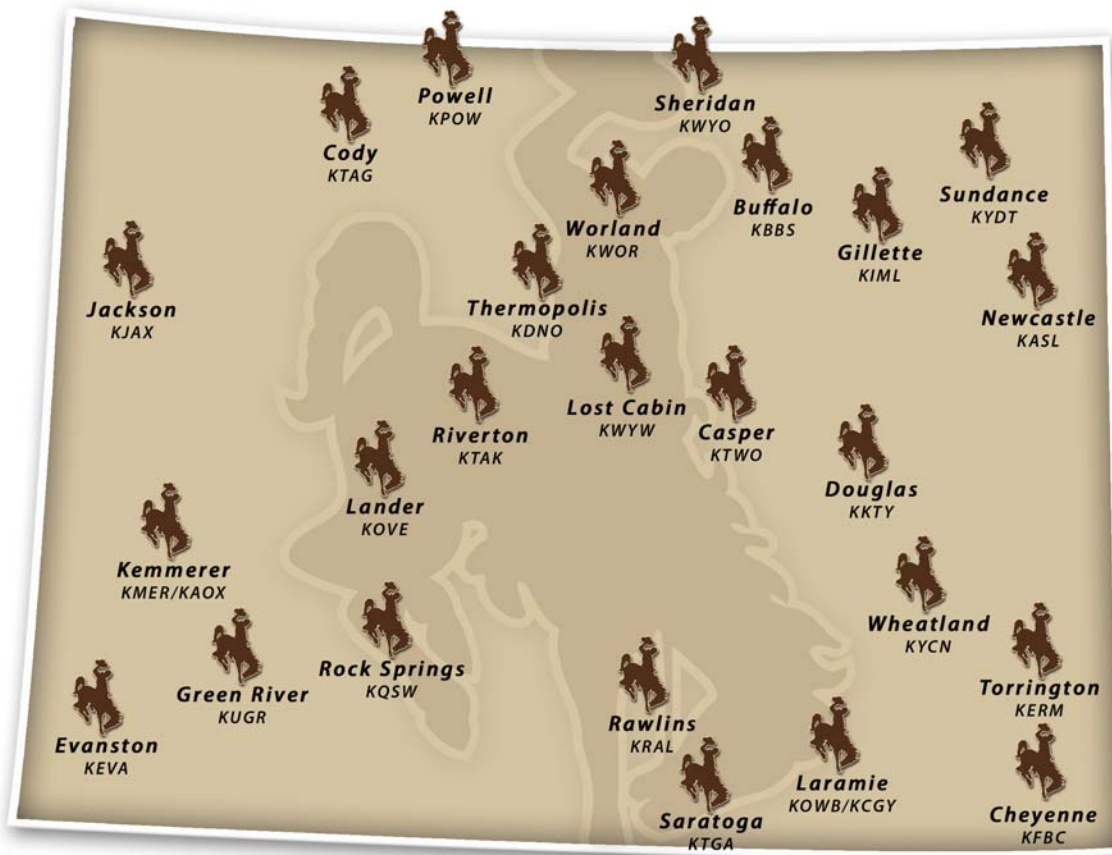

# WYOMING RADIO AFFILIATES

  
**Belle Fourche, SD**  
KBFS

  
**Denver**  
KEPN