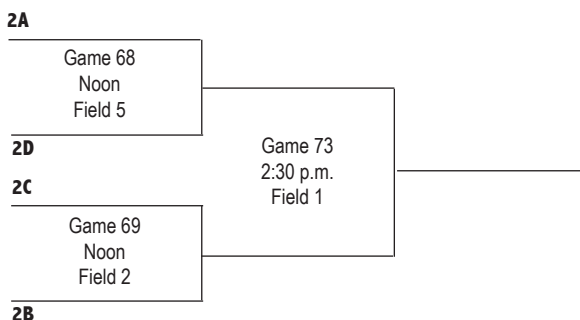

SILVER BRACKET

SUNDAY, APRIL 1