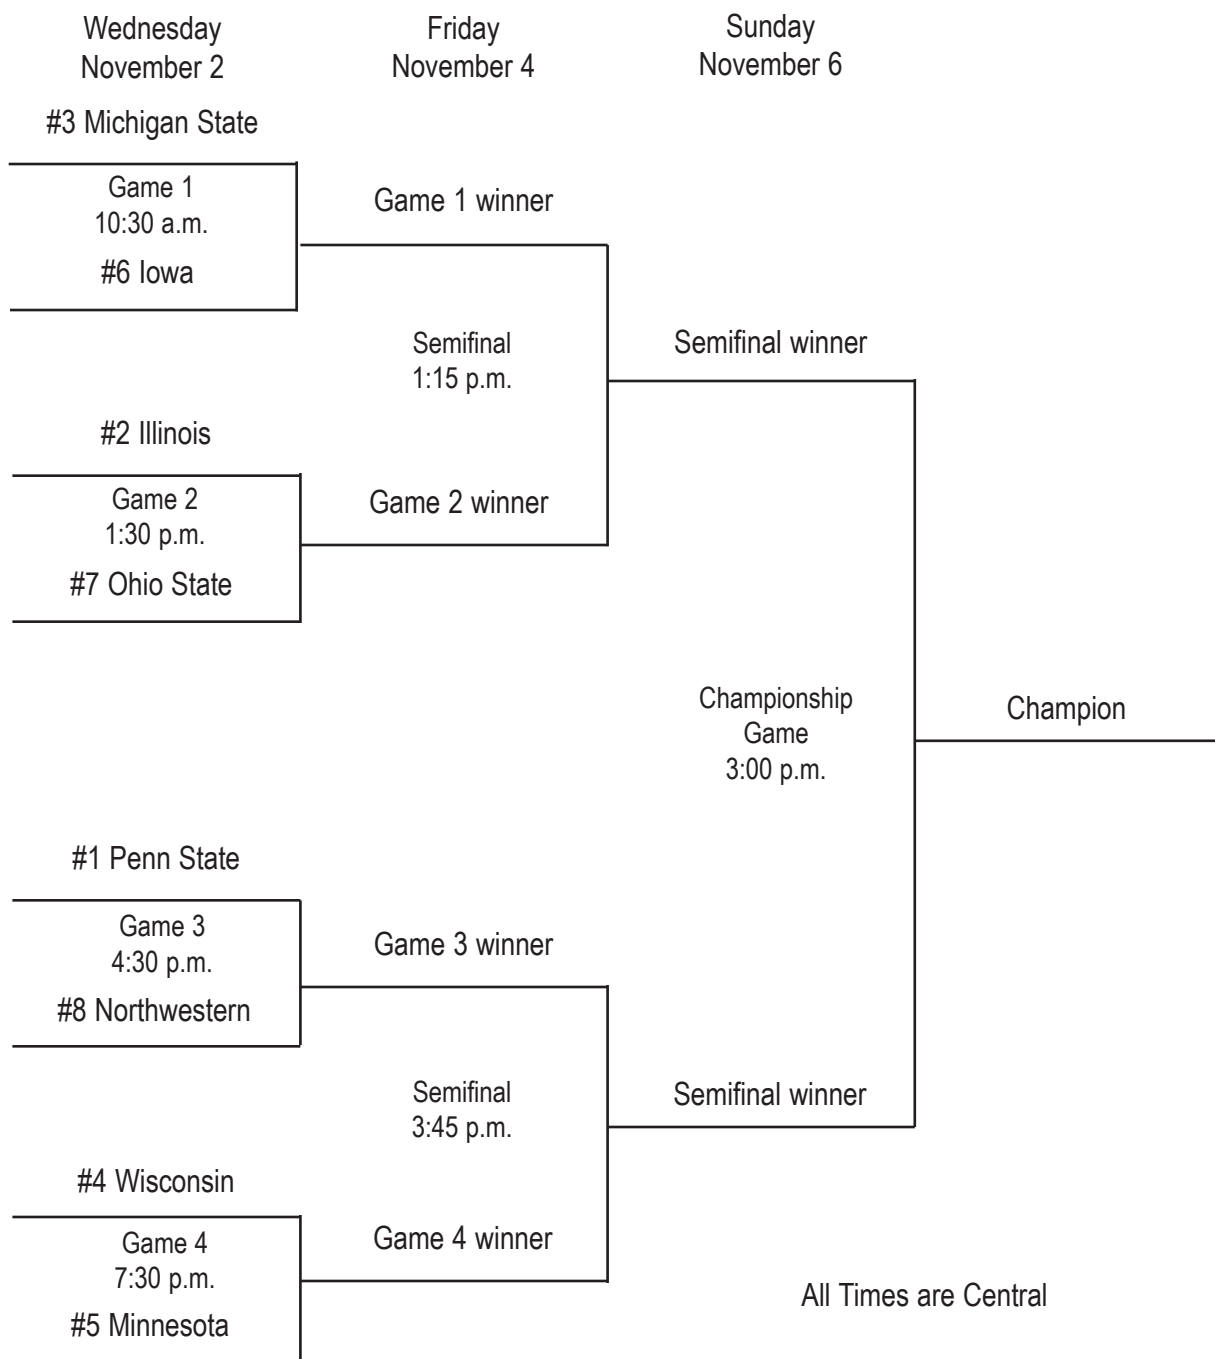

**2011 Wisconsin Women's Soccer
Wisconsin Combined Team Statistics (as of Nov 02, 2011)
All games**

RECORD:	OVERALL	HOME	AWAY	NEUTRAL
ALL GAMES	10-6-3	5-3-1	5-3-2	0-0
CONFERENCE	5-3-3	3-2-1	2-1-2	0-0
NON-CONFERENCE	5-3	2-1	3-2	0-0

Date	Opponent	Score	Att.	#	Player	gp	g	a	pts	sh	sh%	sog	sog%	gw	pk-att	
Aug 19	at #1 Notre Dame	L	0-2	1713	15	Walls, Cara	19	9	1	19	32	.281	19	.594	4	0-0
Aug 26	WASHINGTON	w	2-1	449	16	Nosbusch, Laurie	19	6	6	18	73	.082	39	.534	2	0-0
Aug 28	GREEN BAY	w	1-0	765	12	Kelter, Alev	18	4	1	9	34	.118	13	.382	2	0-0
09/02/11	at Dayton	w	3-1	758	17	Johnson, Lindsey	19	1	4	6	13	.077	6	.462	0	0-0
Sep 04	at Cincinnati	w	2-1	325	14	Lam-Feist, Monica	19	2	1	5	31	.065	9	.290	0	0-0
Sep 8	at Northern Illinois	w	2-0	117	9	Sessions, Catie	19	0	5	5	6	.000	4	.667	0	0-0
Sep 11	at #14 Milwaukee	Lot	1-2	612	10	RODDAR, Julia	19	1	2	4	20	.050	7	.350	1	0-0
Sep 14	CENTRAL MICHIGAN	L	1-2	234	25	Bielefeld, Joana	19	1	2	4	14	.071	6	.429	0	0-0
* Sep 17	#21 PSU	w	1-0	363	8	Williams, Leigh	19	1	1	3	13	.077	4	.308	1	0-0
* Sep 23	at Michigan State	w	2-1	586	29	Greenhalgh, Nikki	14	1	1	3	3	.333	2	.667	0	0-0
* Sep 25	at MICHIGAN	To2	0-0	699	21	Adams, Paige	13	1	0	2	4	.250	3	.750	0	0-0
* Sep 29	MINNESOTA	To2	2-2	332	5	Reid, Lauren	10	0	2	2	1	.000	0	.000	0	0-0
* Oct 02	OHIO STATE	L	0-1	624	20	Cochlin, Lauren	19	0	1	1	8	.000	4	.500	0	0-0
* Oct 07	at Nebraska	w	2-0	342	18	Dalton, Michele	19	0	1	1	0	.000	0	.000	0	0-0
* Oct 14	at Northwestern	To2	1-1	375	6	Flannery, Meghan	19	0	0	0	3	.000	0	.000	0	0-0
* Oct 16	at Illinois	L	0-1	1138	30	Heller, Alexandra	14	0	0	0	1	.000	1	1.000	0	0-0
* Oct 21	PURDUE	w	5-1	362	3	Hamann, Lindsey	15	0	0	0	1	.000	0	.000	0	0-0
* Oct 23	INDIANA	w	2-0	344	28	La Petina, Nicole	3	0	0	0	0	.000	0	.000	0	0-0
* Oct 29	IOWA	L	0-2	534	27	Many, Krissy	2	0	0	0	0	.000	0	.000	0	0-0
					19	Tehan, Olivia	1	0	0	0	0	.000	0	.000	0	0-0
					11	Kelter, Derya	1	0	0	0	0	.000	0	.000	0	0-0
					4	Vogel, Carly	1	0	0	0	0	.000	0	.000	0	0-0
						Total	19	27	28	82	257	.105	117	.455	10	0-0
						Opponents	19	18	12	48	239	.075	116	.485	6	1-2

TEAM STATISTICS	WIS	OPP
SHOT STATISTICS		
Goals-Shot attempts	27-257	18-239
Goals scored per game	1.42	0.95
Shot pct.	.105	.075
Shots on goal-Attempts	117-257	116-239
SOG pct.	.455	.485
Shots/Game	13.5	12.6
CORNER KICKS	102	81
PENALTY KICKS	0-0	1-2
PENALTIES		
Yellow cards	16	12
Red cards	0	0
ATTENDANCE		
Total	4007	6665
Dates/Avg Per Date	9/445	10/666
Neutral Site #/Avg	0/0	

#	Goalie	GP	Min.	GA	GAAvg	Saves	Pct	W-L-T	Sho
18	Dalton, Michele	19	1776:20	18	0.91	95	.841	10-6-3	6
	Total	19	1776:20	18	0.91	98	.845	10-6-3	6
	Opponents	19	1776:20	27	1.37	90	.769	6-10-3	5

Goals by Period	1st	2nd	OT	OT2	Total
Wisconsin	12	15	0	0	27
Opponents	6	11	1	0	18

Shots by Period	1st	2nd	OT	OT2	Total
Wisconsin	115	125	10	7	257
Opponents	95	133	4	7	239

Saves by Period	1st	2nd	OT	OT2	Total
Wisconsin	42	53	1	2	98
Opponents	40	44	3	3	90

Corners by Period	1st	2nd	OT	OT2	Total
Wisconsin	45	54	2	1	102
Opponents	30	50	0	1	81

Fouls by Period	1st	2nd	OT	OT2	Total
Wisconsin	98	101	5	4	208
Opponents	88	87	7	3	185

2011 Big Ten Women's Soccer Tournament

Hosted by Northwestern University

All games will be played at Lakeside Field

All Times are Central