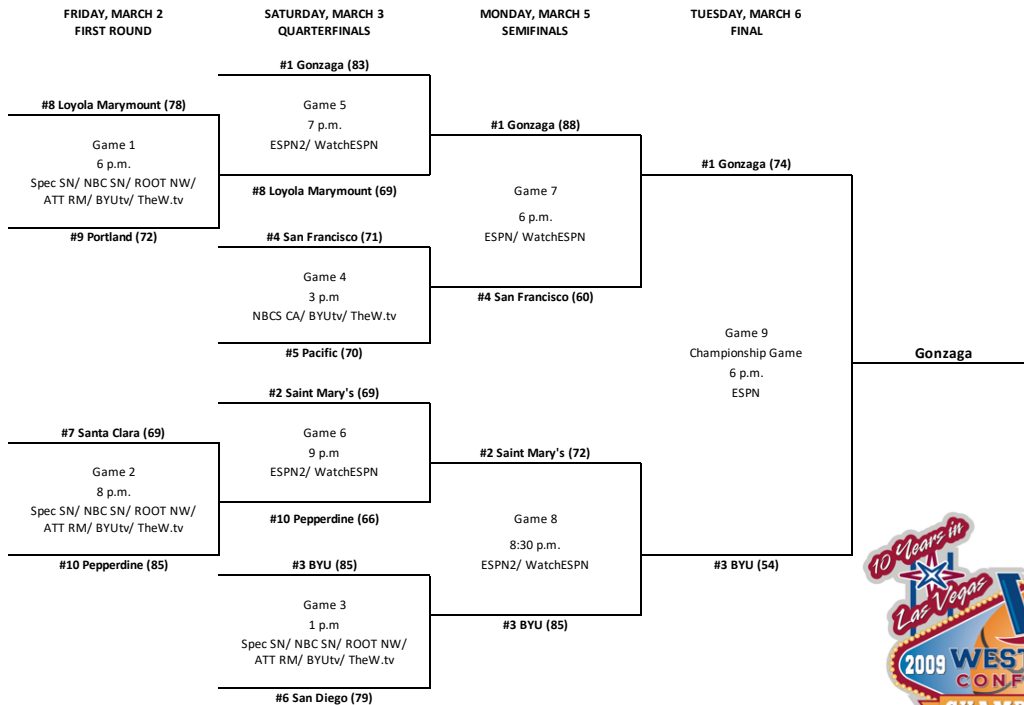

2017-18 WCC Men's Basketball All-Conference Team

Player of the Year: Jock Landale, Saint Mary's
Coach of the Year: Mark Few, Gonzaga
Defensive Player of the Year: Namdi Okonkwo, Pacific
Newcomer of the Year: Zach Norvell Jr., Gonzaga

2017-18 All-WCC Men's Basketball First Team

Name	Yr.	Pos.	School
Elijah Bryant	Jr.	G	BYU
Yoeli Childs	So.	F	BYU
KJ Feagin	Jr.	G	Santa Clara
Frankie Ferrari	Jr.	G	San Francisco
Rui Hachimura	So.	F	Gonzaga
Jock Landale	Sr.	C	Saint Mary's
Emmett Naar	Sr.	G	Saint Mary's
Josh Perkins	Jr.	G	Gonzaga
Isaiah Pineiro	Jr.	F	San Diego
Johnathan Williams	Sr.	F	Gonzaga

2017-18 All-WCC Men's Basketball Second Team

Name	Yr.	Pos.	School
James Batemon	Jr.	G	Loyola Marymount
Calvin Hermanson	Sr.	F	Saint Mary's
Killian Tillie	So.	F	Gonzaga
Jahlil Tripp	So.	G/F	Pacific
Isaiah Wright	Jr.	G	San Diego

2017-18 All-WCC Men's Basketball Freshman Team

Name	Pos.	School
Souley Boum	G	San Francisco
Zach Norvell Jr.	G	Gonzaga
Colbey Ross	G	Pepperdine
Eli Scott	F	Loyola Marymount
Marcus Shaver	G	Portland

2017-18 WCC Men's Basketball Honorable Mention Selections

Olin Carter III, San Diego; Roberto Gallinat, Pacific; TJ Haws, BYU; Silas Melson, Gonzaga; Zach Norvell Jr., Gonzaga; Miles Reynolds, Pacific; Colbey Ross, Pepperdine; Marcus Shaver, Portland

*All Times Pacific (PT)
**Subject to Change