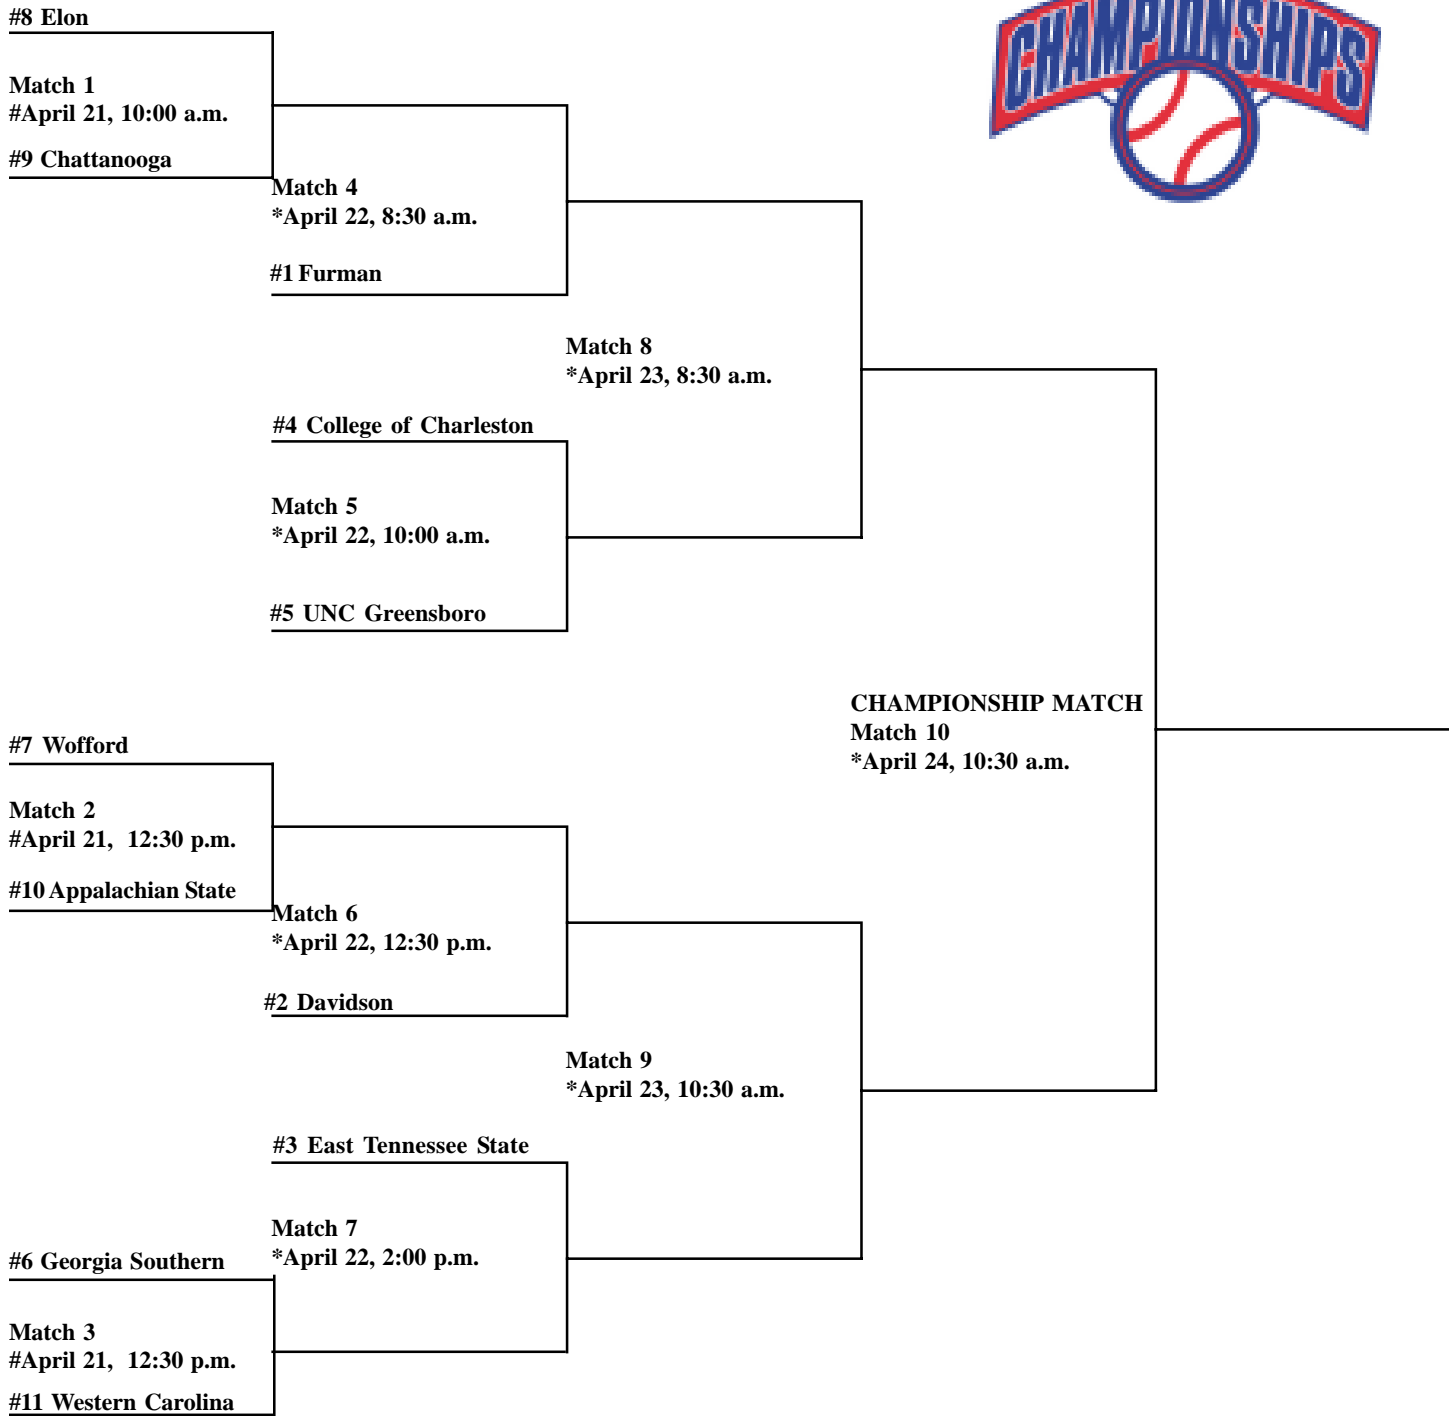

2005 Southern Conference Women's Tennis Tournament

April 21-24, 2005

Charleston, SC

* denotes match to be played at the Earle Tennis Center on The Citadel campus
 # denotes match to be played at the City of Charleston Farmfield Courts