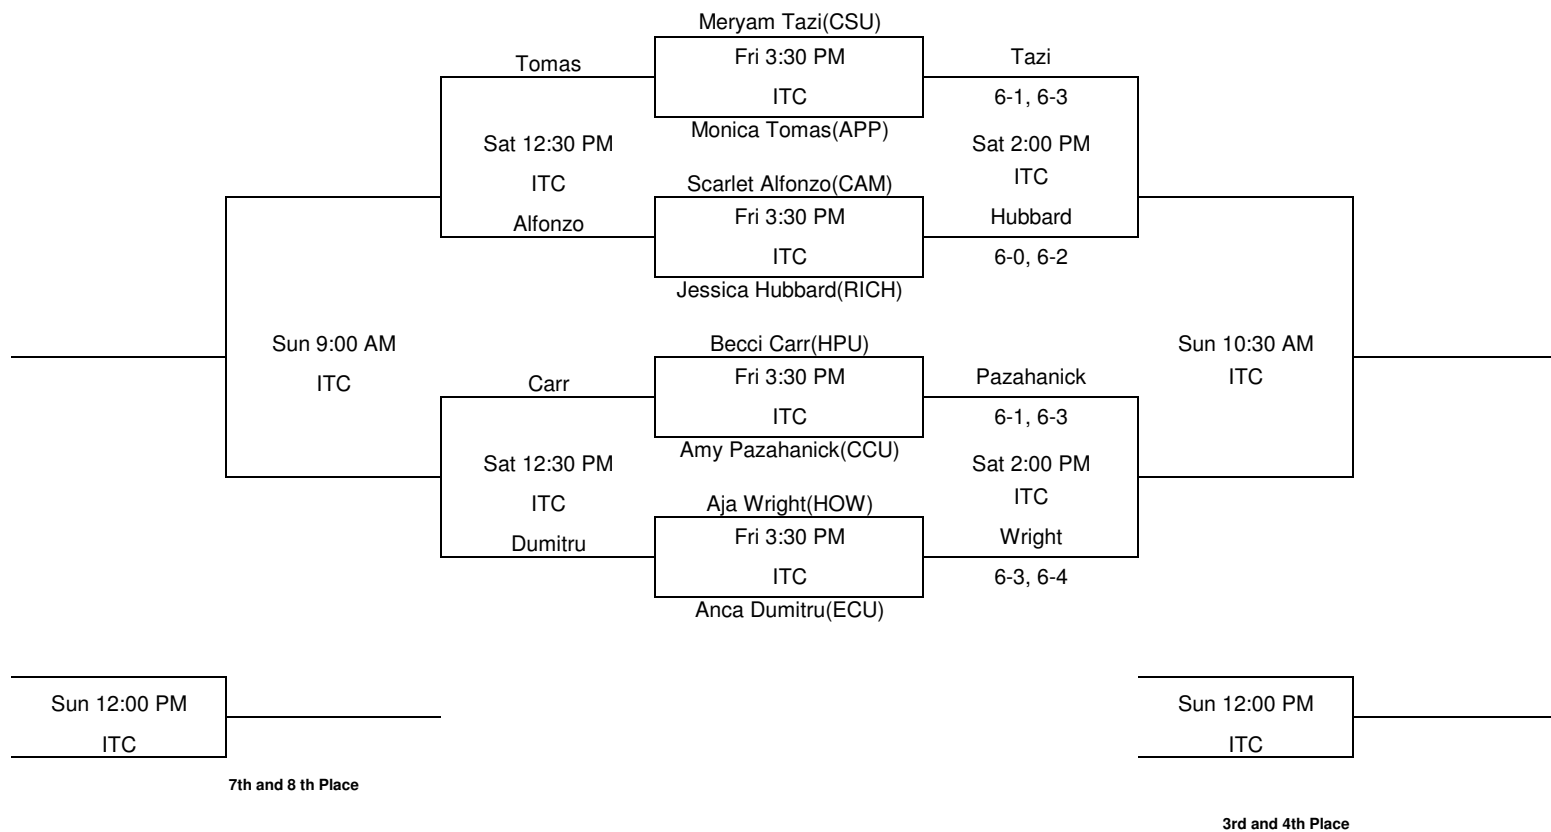

Flight B1 Singles

**2006 Residence Inn North
Wolfpack Invitational**
September 29 - October 1st, 2006
J.W. ISENHOUR TENNIS CENTER
NORTH CAROLINA STATE UNIVERSITY

Court Abbreviations

ITC Isenhour Tennis Center Varsity Courts