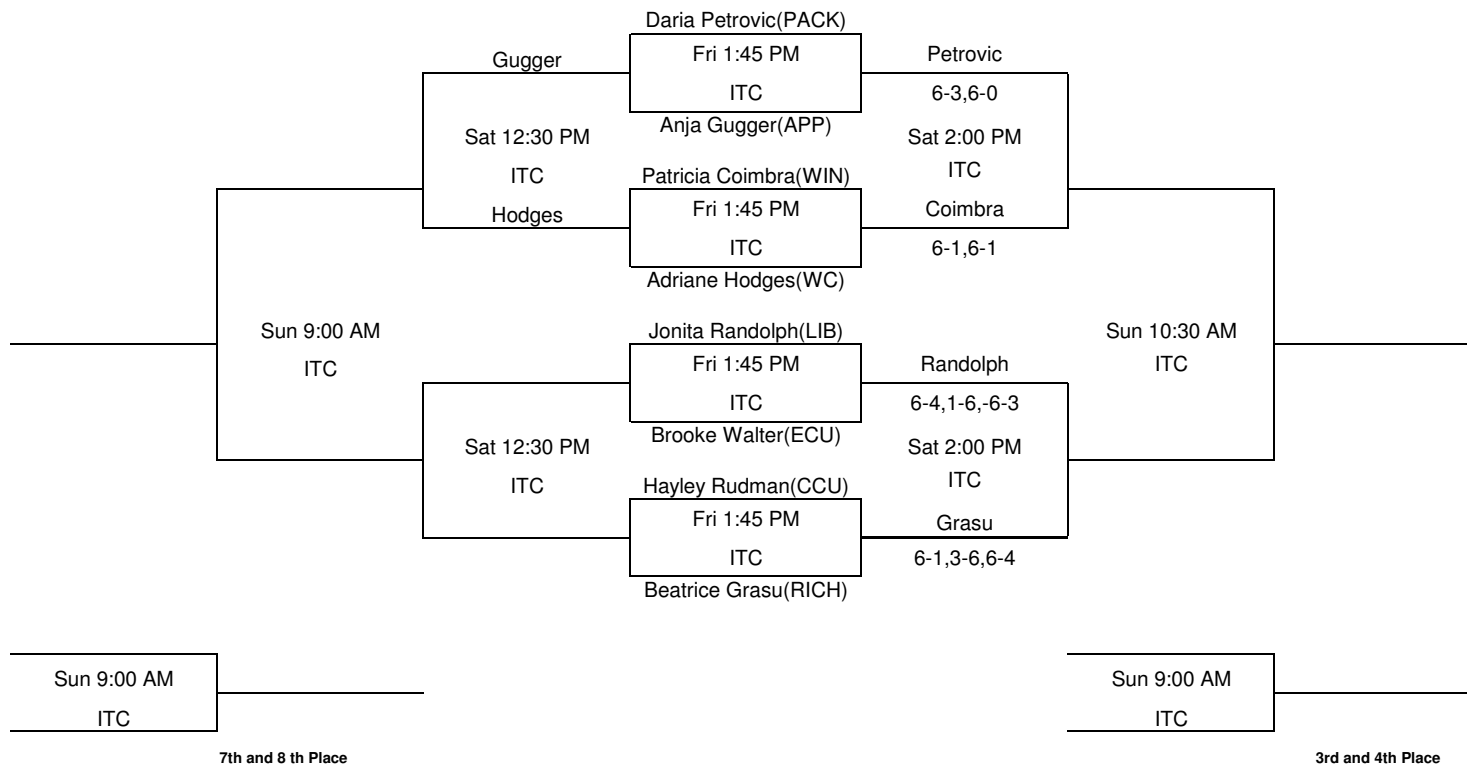

# Flight A1 Singles

**2006 Residence Inn North  
Wolfpack Invitational**

September 29 - October 1st, 2006  
J.W. ISENHOUR TENNIS CENTER  
NORTH CAROLINA STATE UNIVERSITY

**Court Abbreviations**

ITC Isenhour Tennis Center Varsity Courts