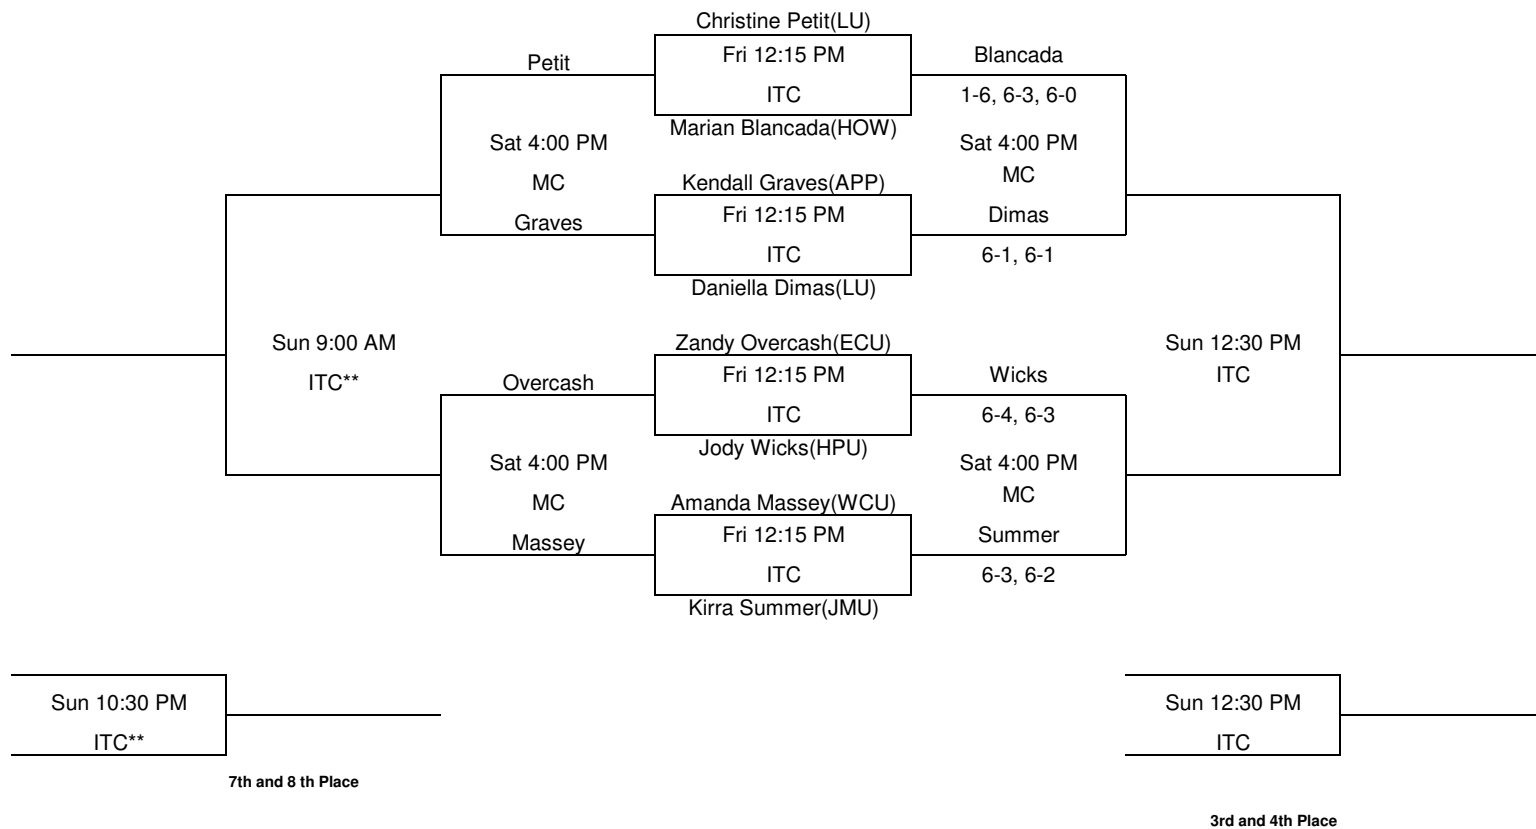

Flight C4 Singles

**2006 Residence Inn North
Wolfpack Invitational**
September 29 - October 1st, 2006
J.W. ISENHOUR TENNIS CENTER
NORTH CAROLINA STATE UNIVERSITY

Court Abbreviations

ITC Isenhour Tennis Center Varsity Courts