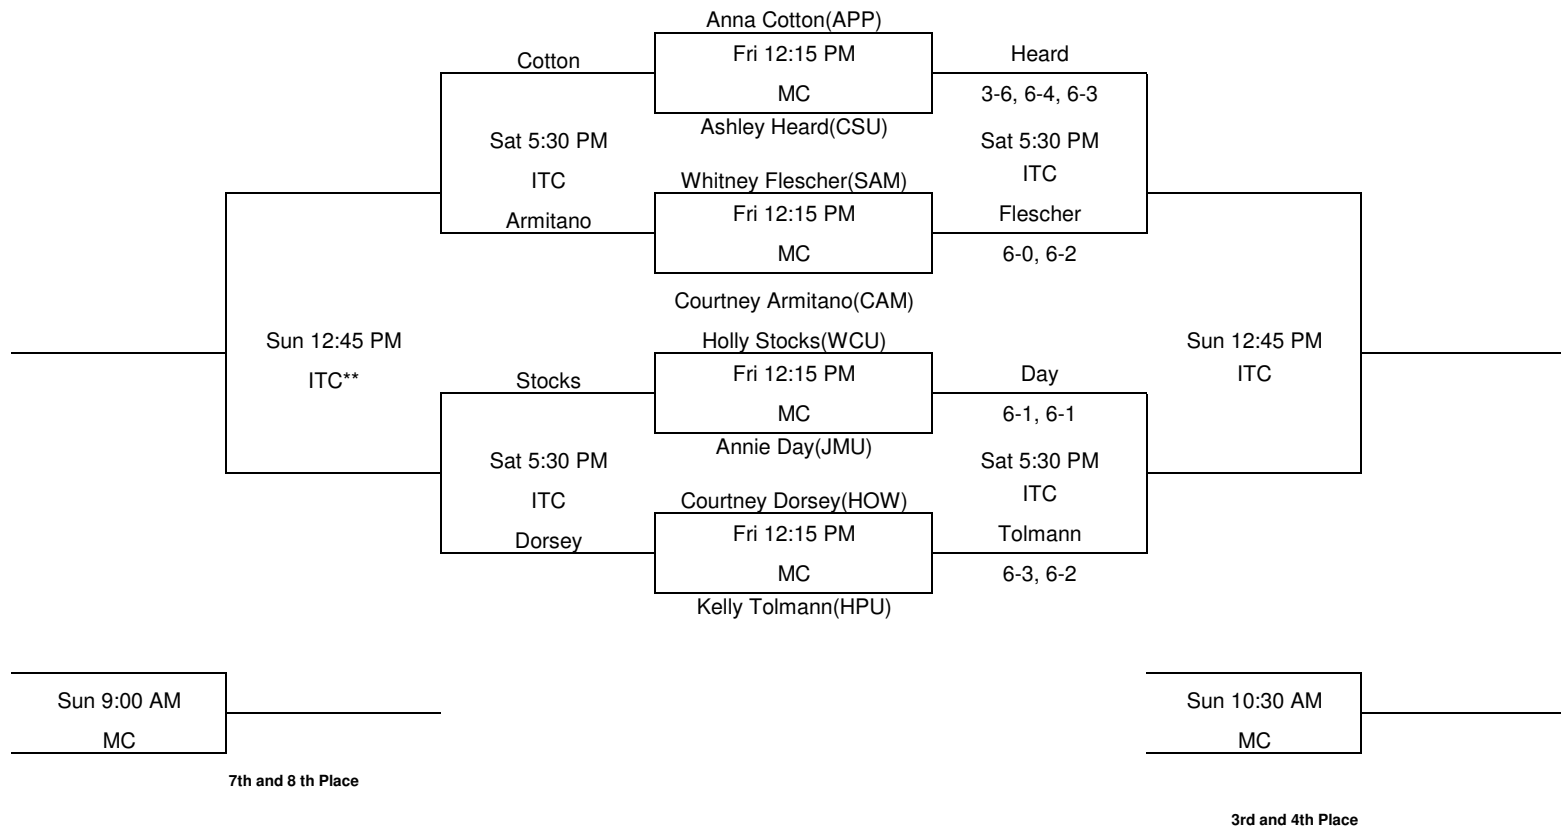

Flight D2 Singles

**2006 Residence Inn North
Wolfpack Invitational**
September 29 - October 1st, 2006
J.W. ISENHOUR TENNIS CENTER
NORTH CAROLINA STATE UNIVERSITY

Court Abbreviations

ITC Isenhour Tennis Center Varsity Courts