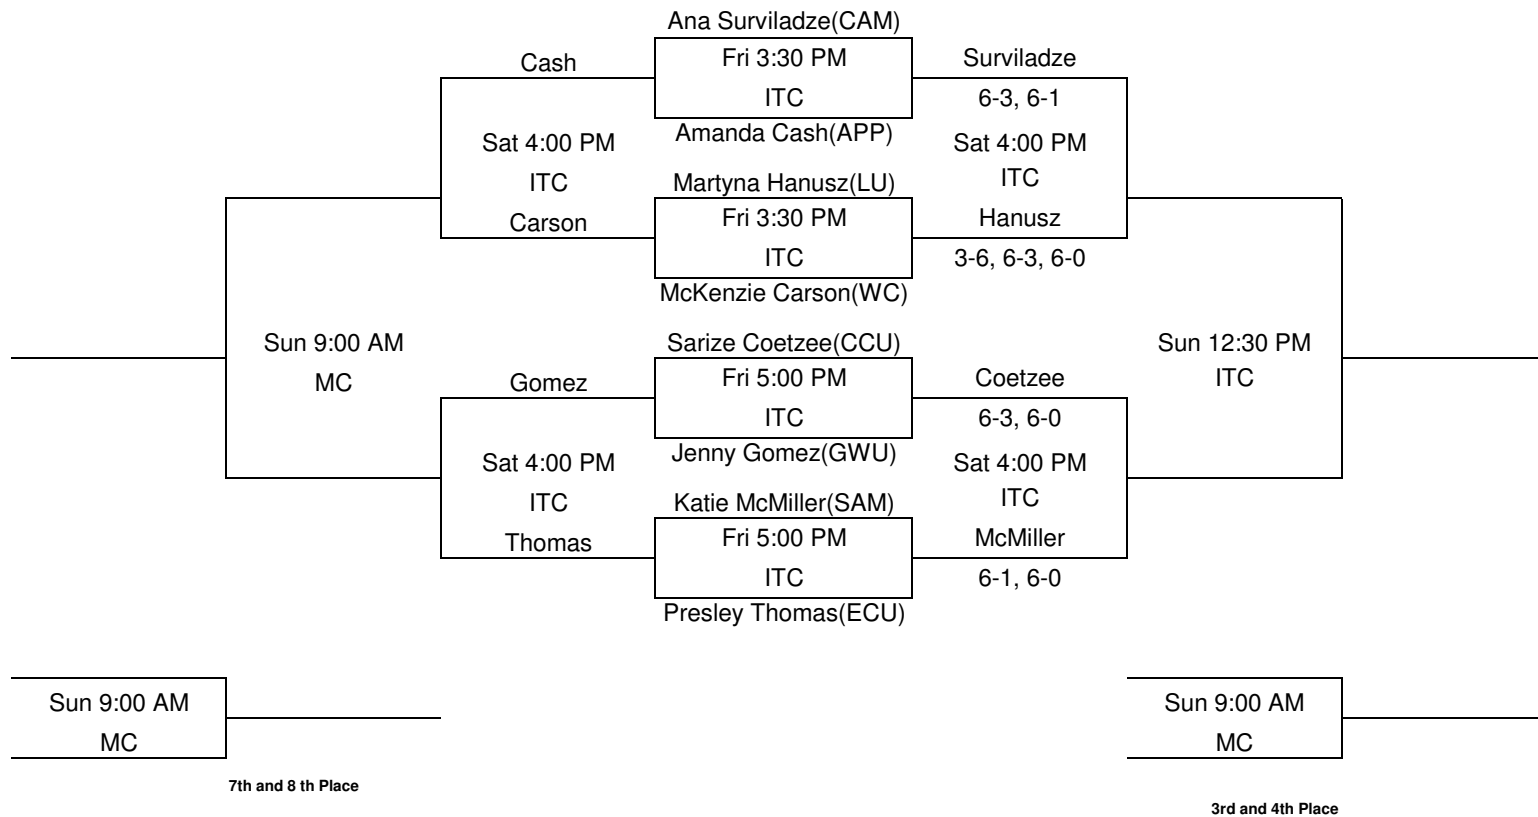

Flight B2 Singles

**2006 Residence Inn North
Wolfpack Invitational**
September 29 - October 1st, 2006
J.W. ISENHOUR TENNIS CENTER
NORTH CAROLINA STATE UNIVERSITY

Court Abbreviations

ITC Isenhour Tennis Center Varsity Courts