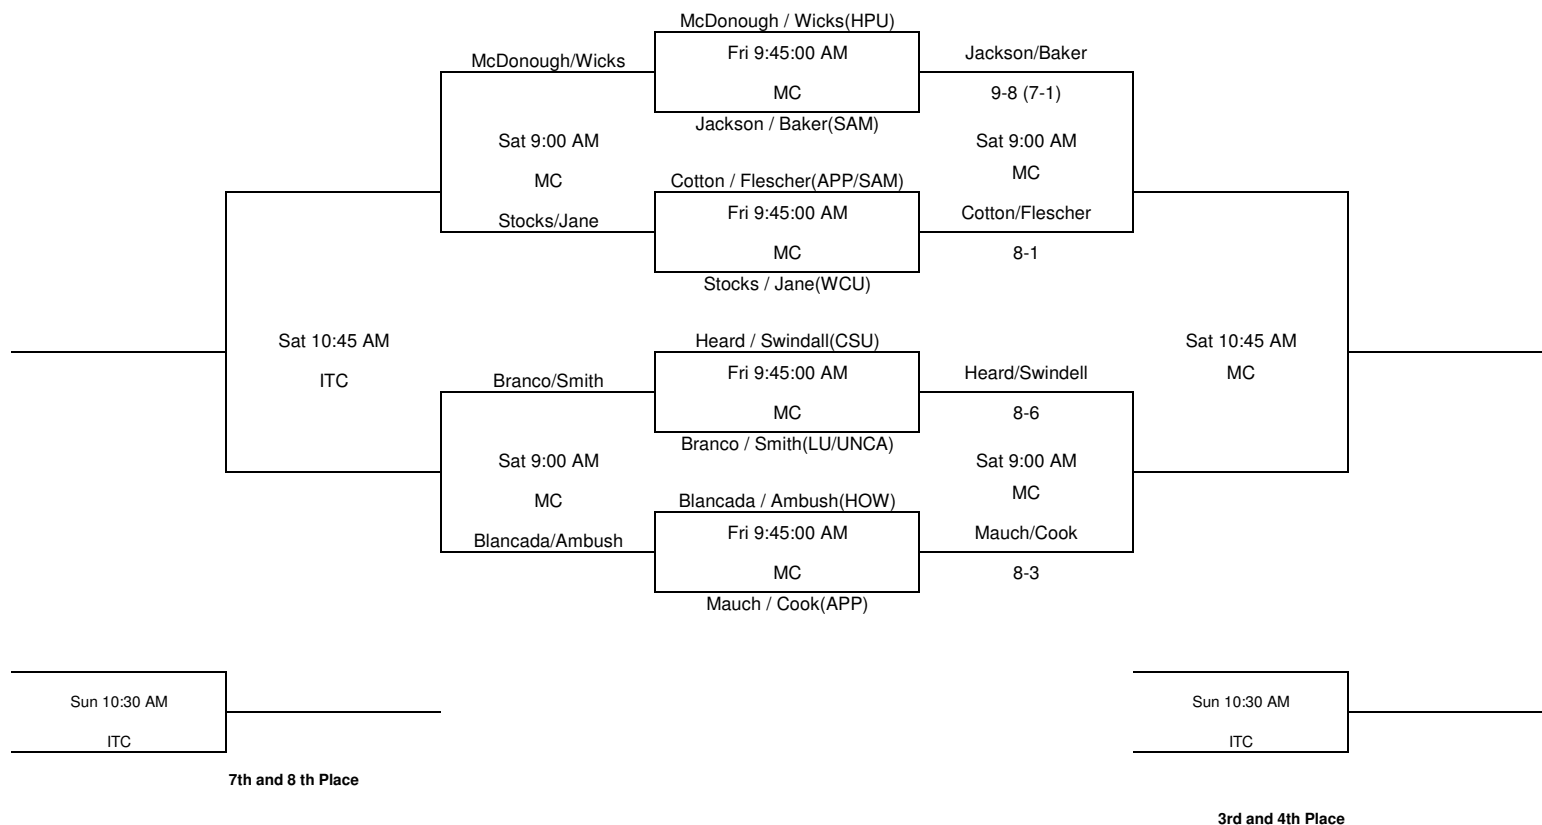

Flight B2 Doubles

**2006 Residence Inn North
Wolfpack Invitational**
September 29 - October 1st, 2006
J.W. ISENHOUR TENNIS CENTER
NORTH CAROLINA STATE UNIVERSITY

Court Abbreviations

ITC Isenhour Tennis Center Varsity Courts