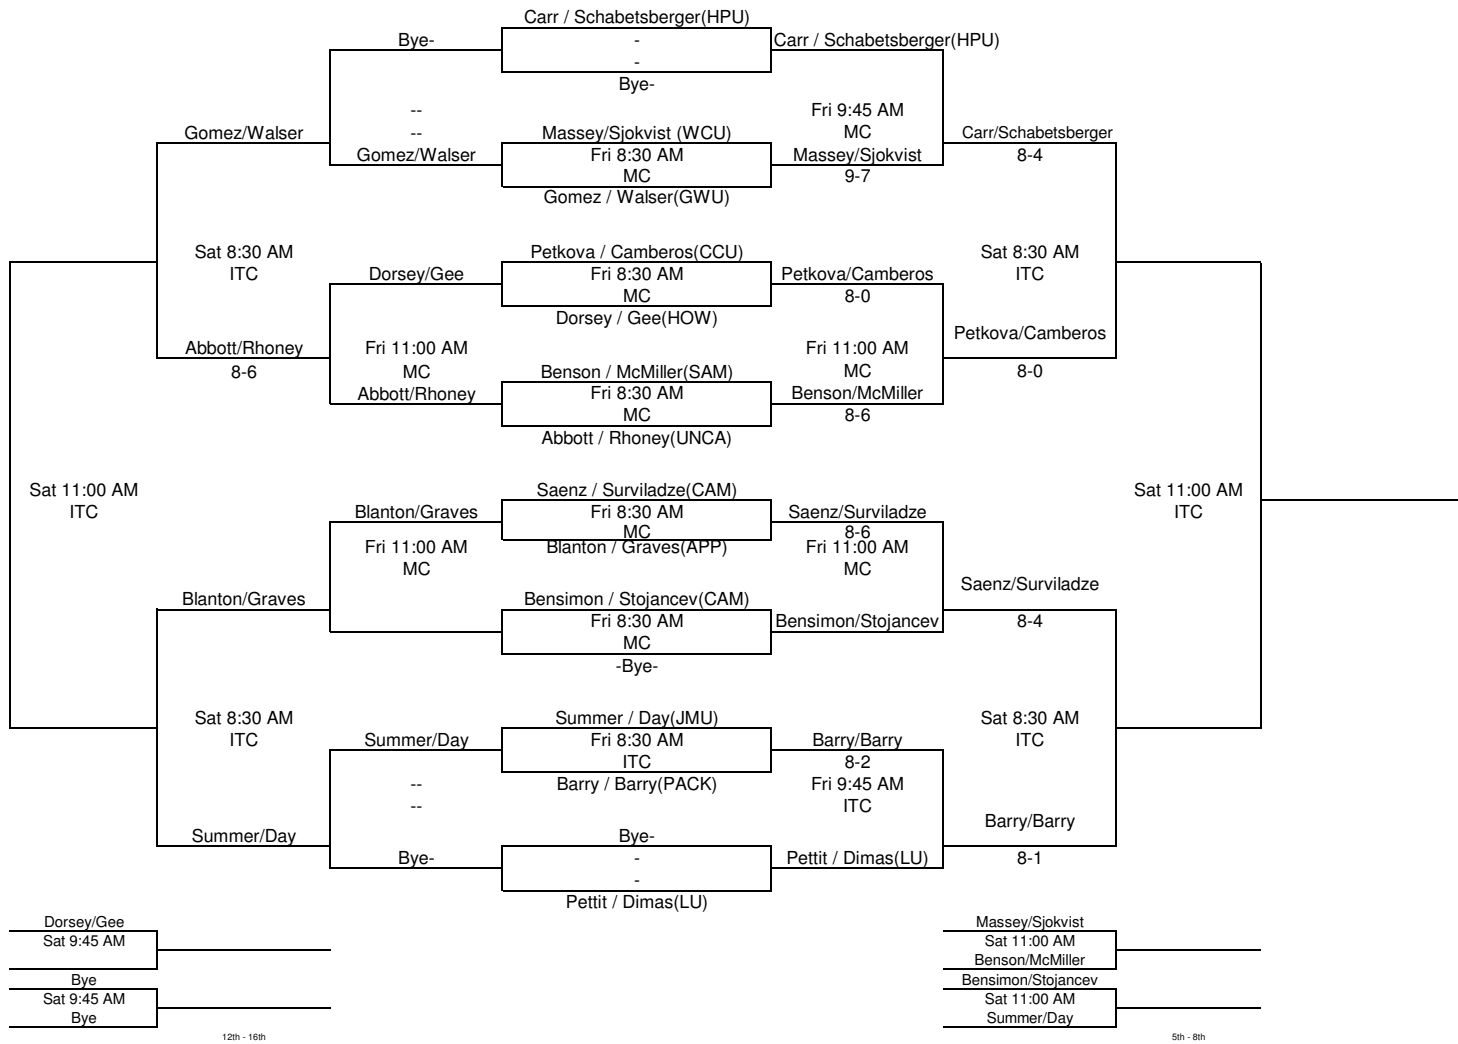

Flight B1 Doubles

2006 Residence Inn-North Wolfpack Invitational

September 23 - 25, 2005
J.W. ISENHOUR TENNIS CENTER
NORTH CAROLINA STATE UNIVERSITY

Court Abbreviations

ITC	Isenhour Tennis Center Varsity Courts
MC	Meredith College Courts