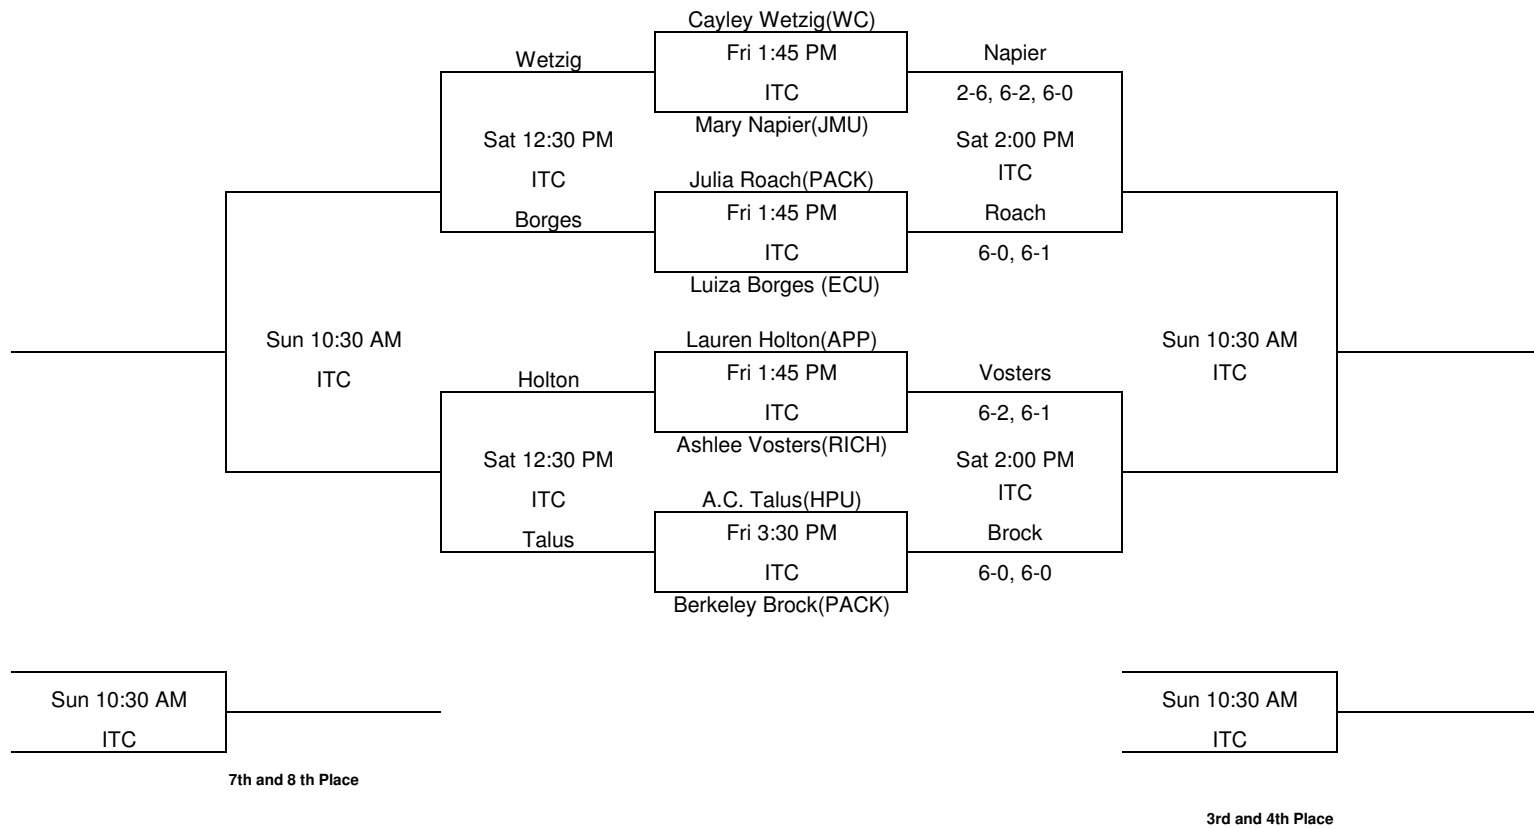

Flight A3 Singles

**2006 Residence Inn North
Wolfpack Invitational**
September 29 - October 1st, 2006
J.W. ISENHOUR TENNIS CENTER
NORTH CAROLINA STATE UNIVERSITY

Court Abbreviations

ITC Isenhour Tennis Center Varsity Courts