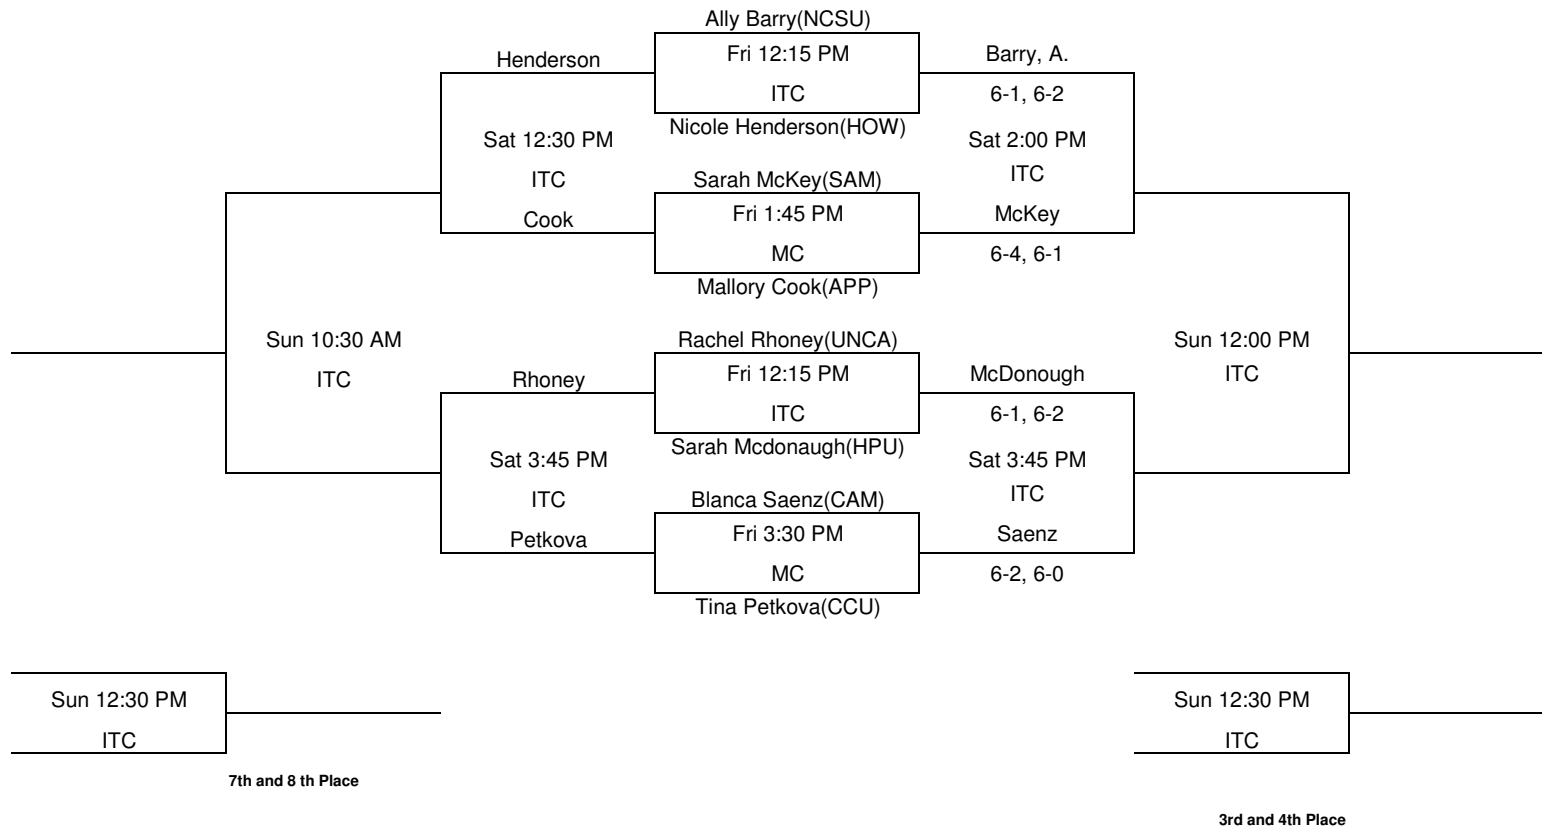

Flight C2 Singles

**2006 Residence Inn North
Wolfpack Invitational**
September 29 - October 1st, 2006
J.W. ISENHOUR TENNIS CENTER
NORTH CAROLINA STATE UNIVERSITY

Court Abbreviations

ITC Isenhour Tennis Center Varsity Courts