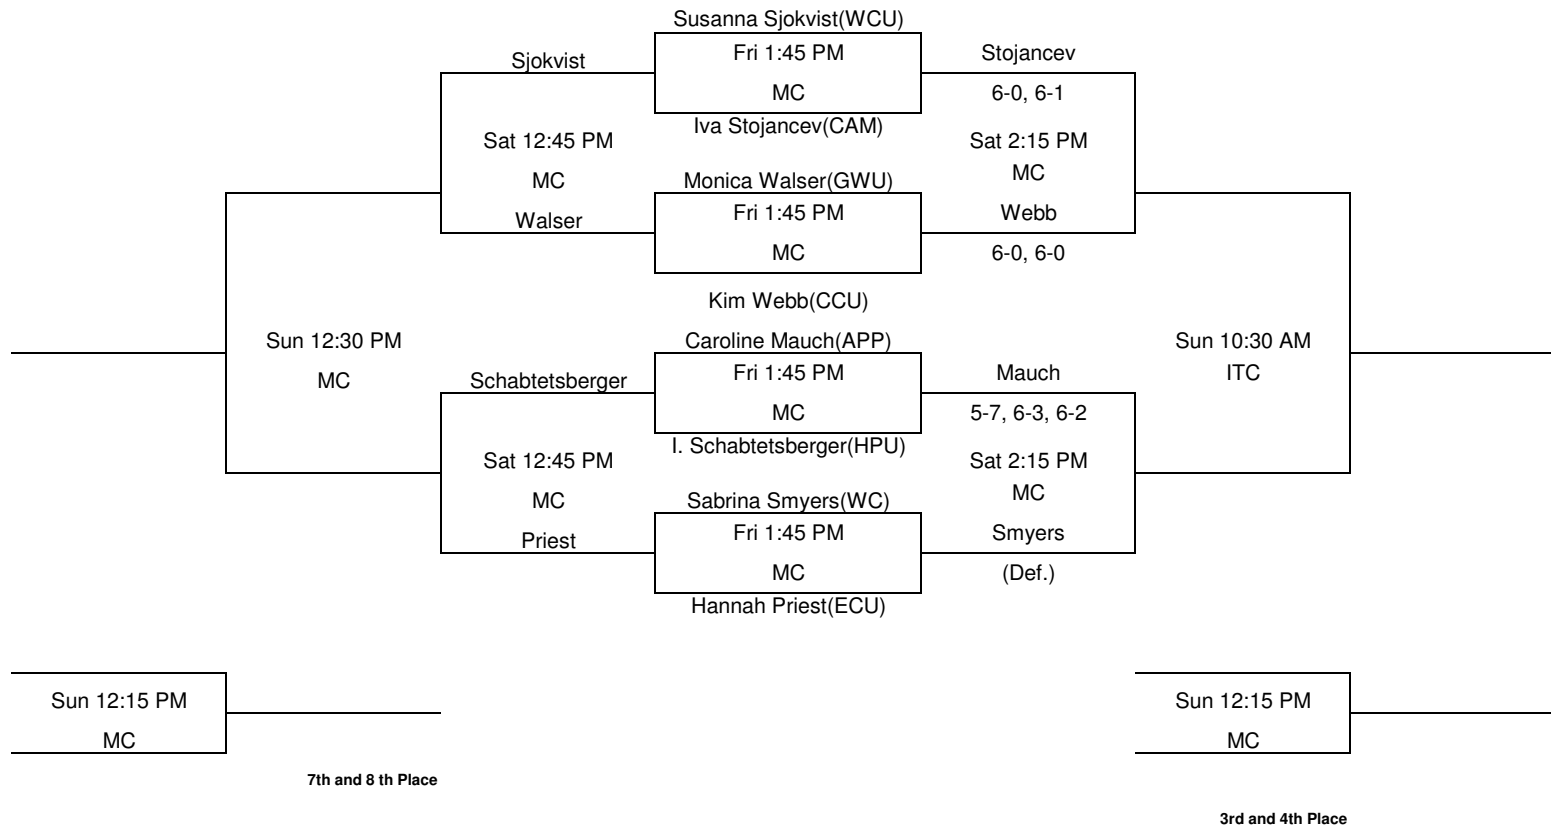

Flight C1 Singles

**2006 Residence Inn North
Wolfpack Invitational**
September 29 - October 1st, 2006
J.W. ISENHOUR TENNIS CENTER
NORTH CAROLINA STATE UNIVERSITY

Court Abbreviations

ITC Isenhour Tennis Center Varsity Courts