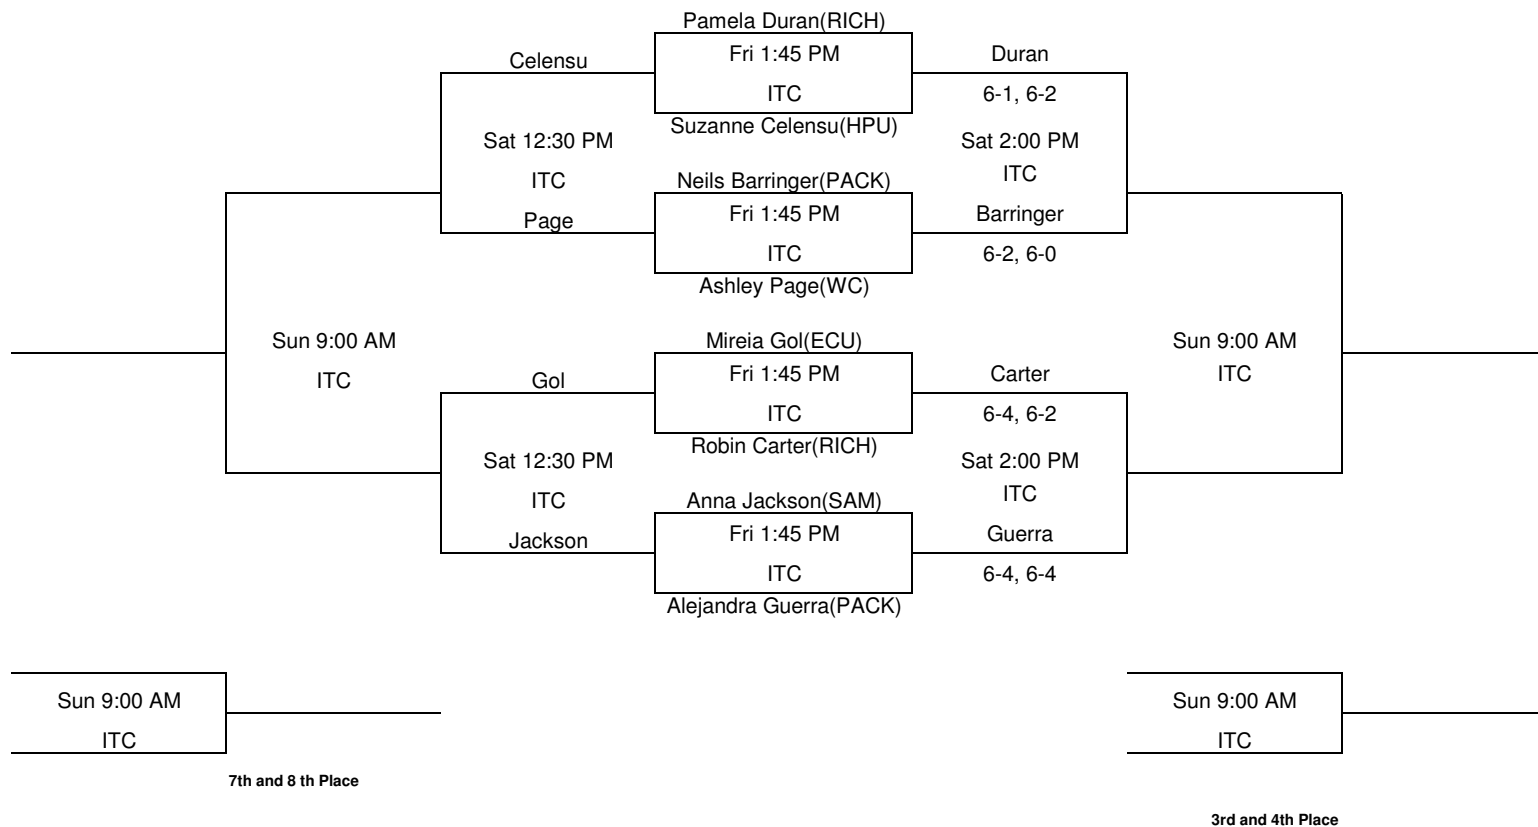

Flight A2 Singles

**2006 Residence Inn North
Wolfpack Invitational**
September 29 - October 1st, 2006
J.W. ISENHOUR TENNIS CENTER
NORTH CAROLINA STATE UNIVERSITY

Court Abbreviations

ITC Isenhour Tennis Center Varsity Courts