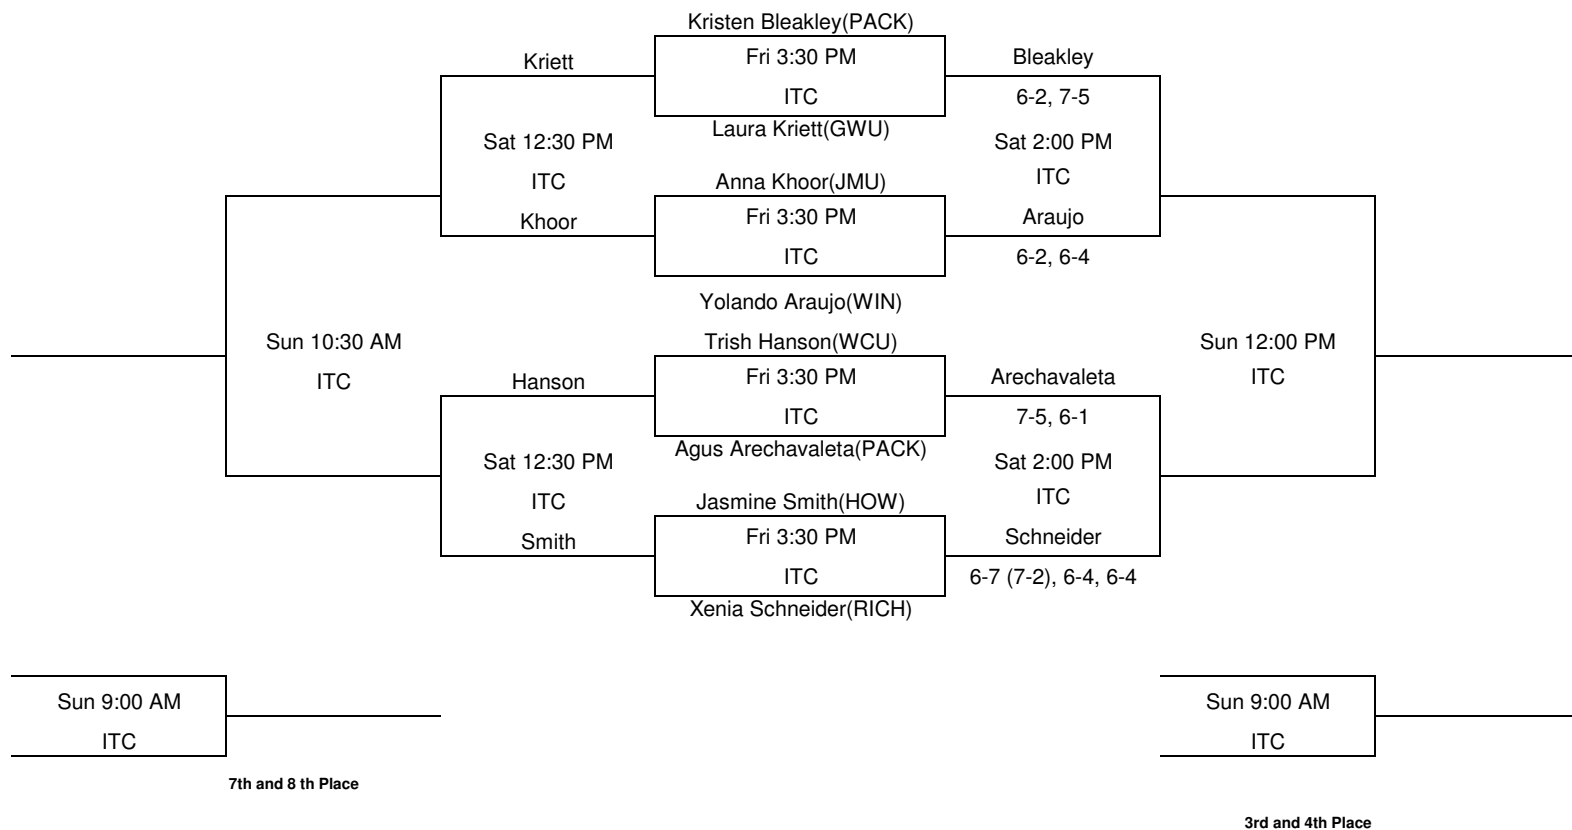

Flight A4 Singles

**2006 Residence Inn North
Wolfpack Invitational**
September 29 - October 1st, 2006
J.W. ISENHOUR TENNIS CENTER
NORTH CAROLINA STATE UNIVERSITY

Court Abbreviations

ITC Isenhour Tennis Center Varsity Courts