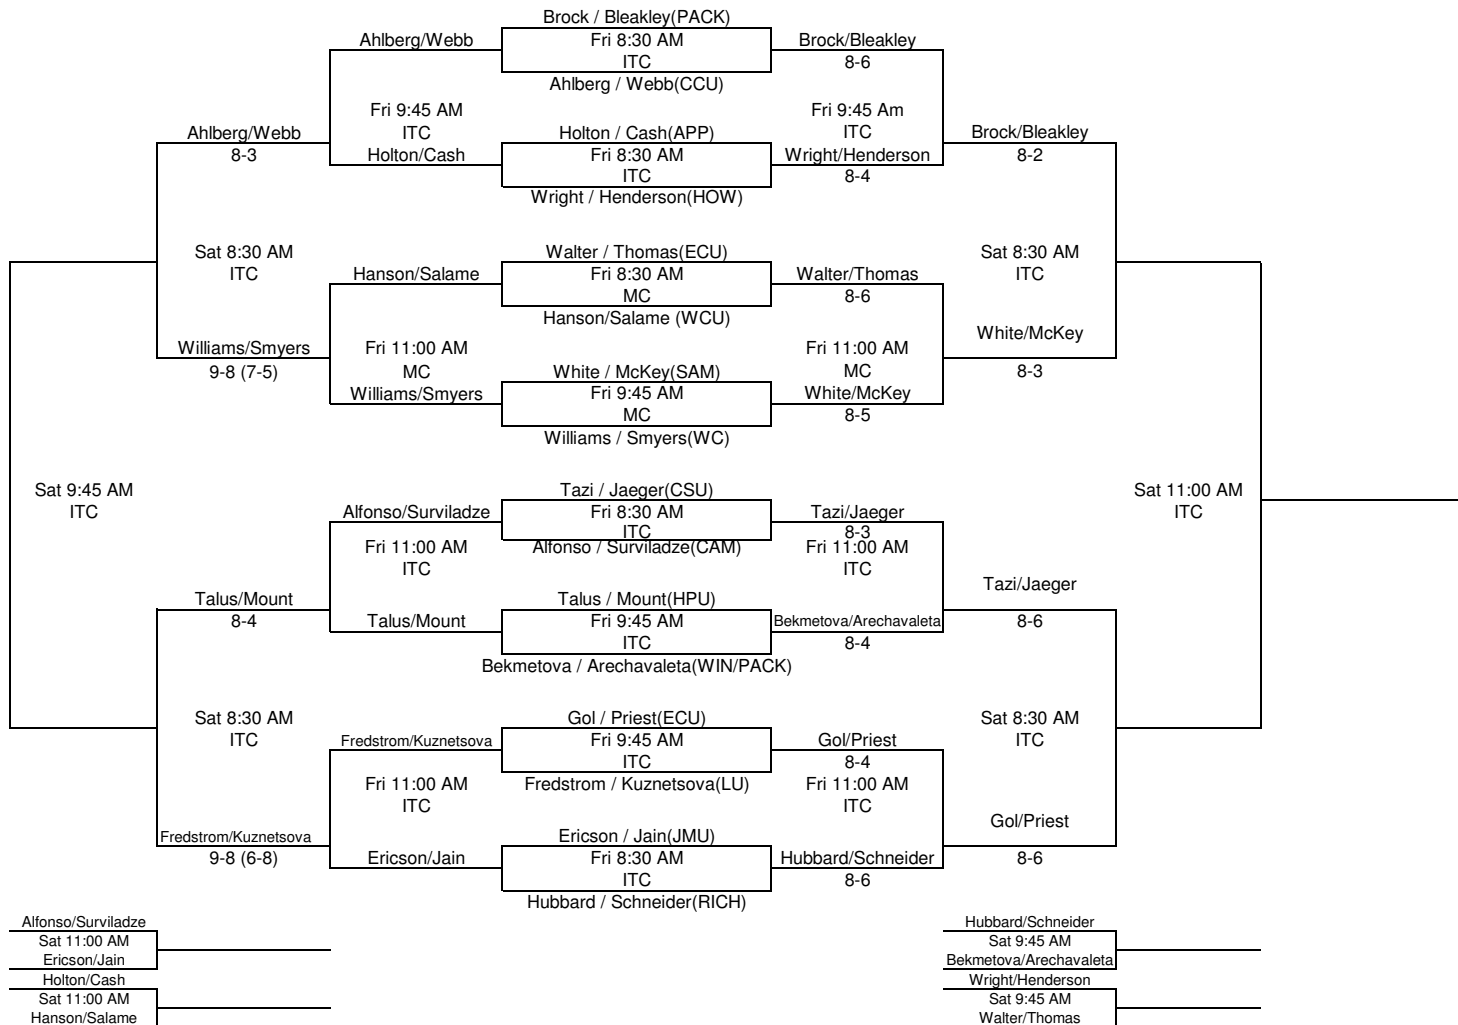

### Court Abbreviations

|     |                                       |
|-----|---------------------------------------|
| ITC | Isenhour Tennis Center Varsity Courts |
| MC  | Meredith College Courts               |