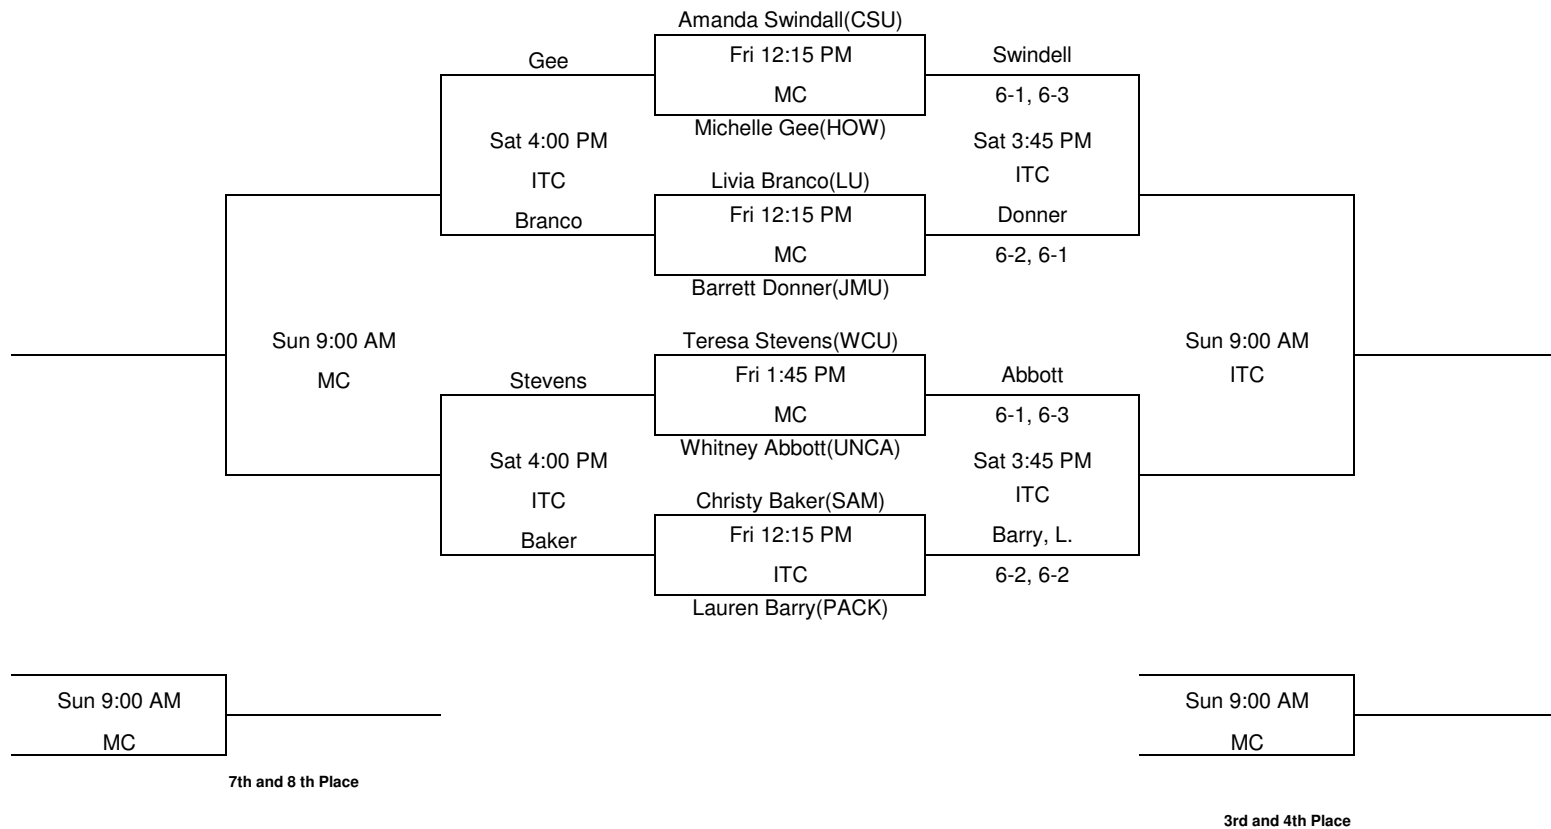

Flight D1 Singles

**2006 Residence Inn North
Wolfpack Invitational**
September 29 - October 1st, 2006
J.W. ISENHOUR TENNIS CENTER
NORTH CAROLINA STATE UNIVERSITY

Court Abbreviations

ITC Isenhour Tennis Center Varsity Courts