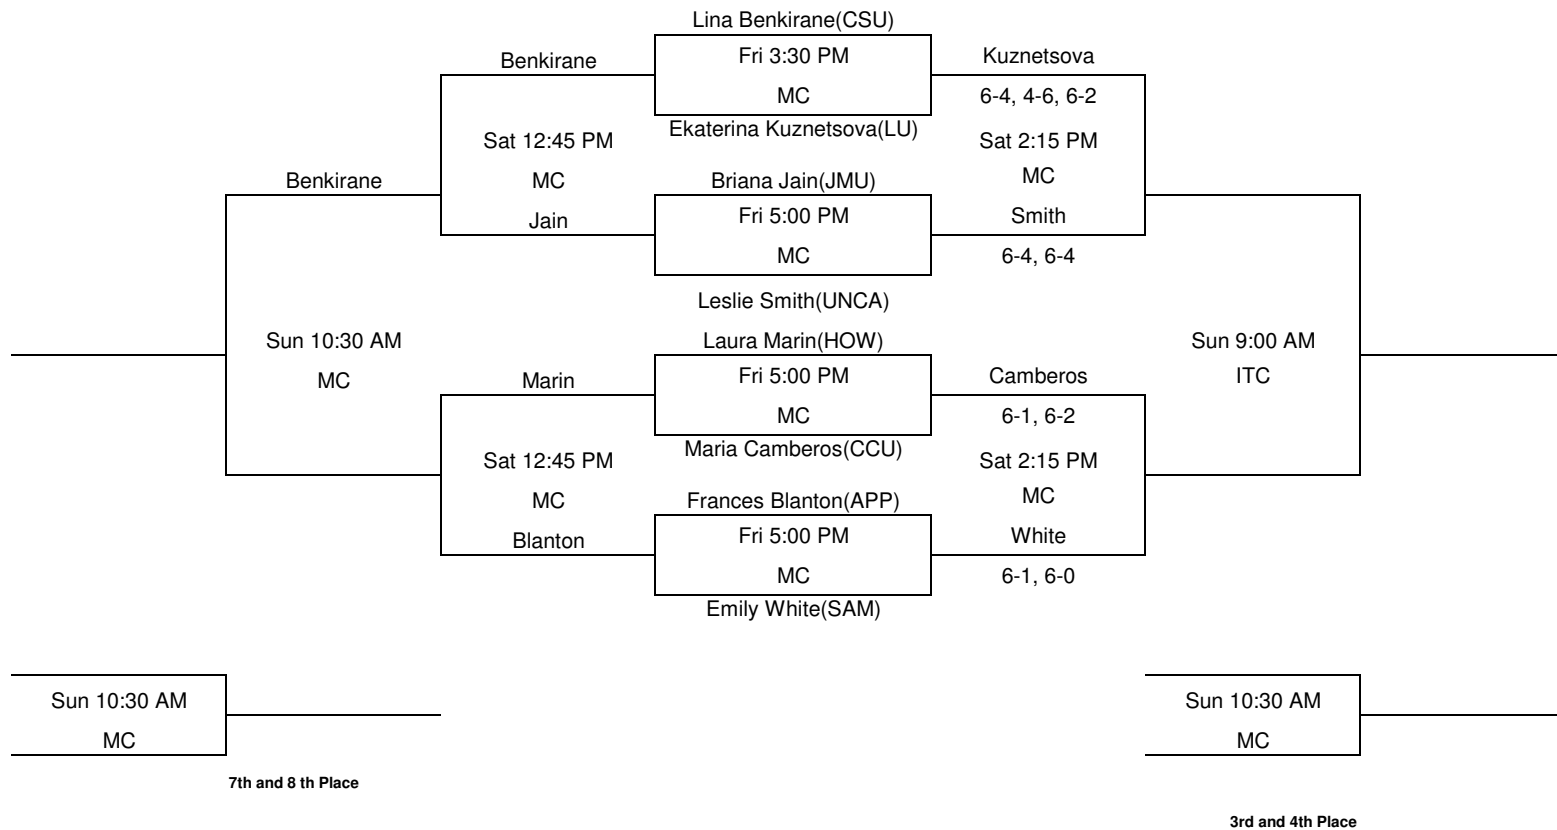

Flight B4 Singles

**2006 Residence Inn North
Wolfpack Invitational**
September 29 - October 1st, 2006
J.W. ISENHOUR TENNIS CENTER
NORTH CAROLINA STATE UNIVERSITY

Court Abbreviations

ITC Isenhour Tennis Center Varsity Courts