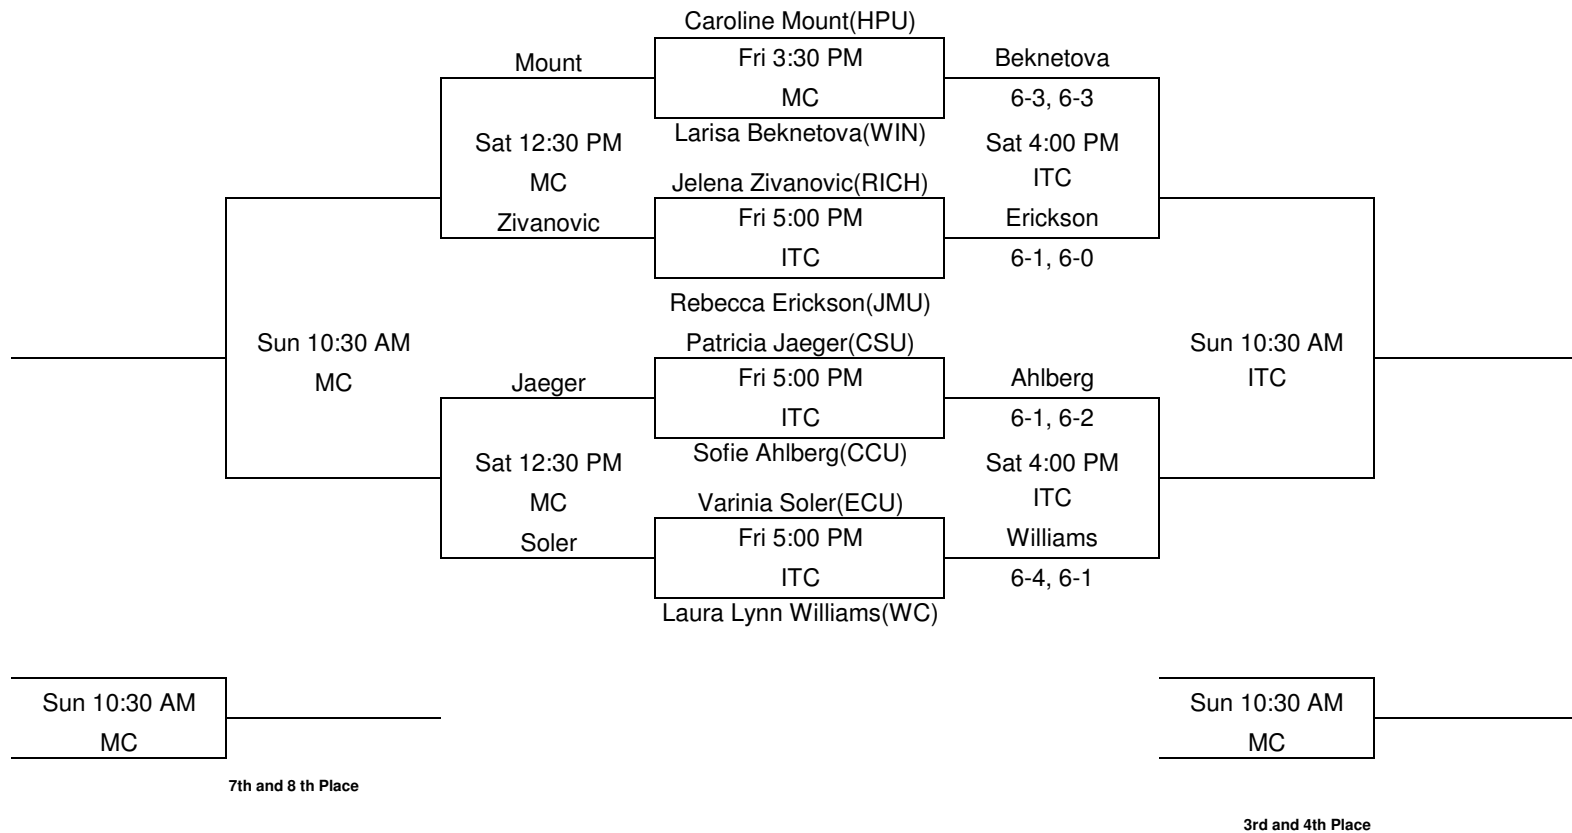

Flight B3 Singles

**2006 Residence Inn North
Wolfpack Invitational**
September 29 - October 1st, 2006
J.W. ISENHOUR TENNIS CENTER
NORTH CAROLINA STATE UNIVERSITY

Court Abbreviations

ITC Isenhour Tennis Center Varsity Courts