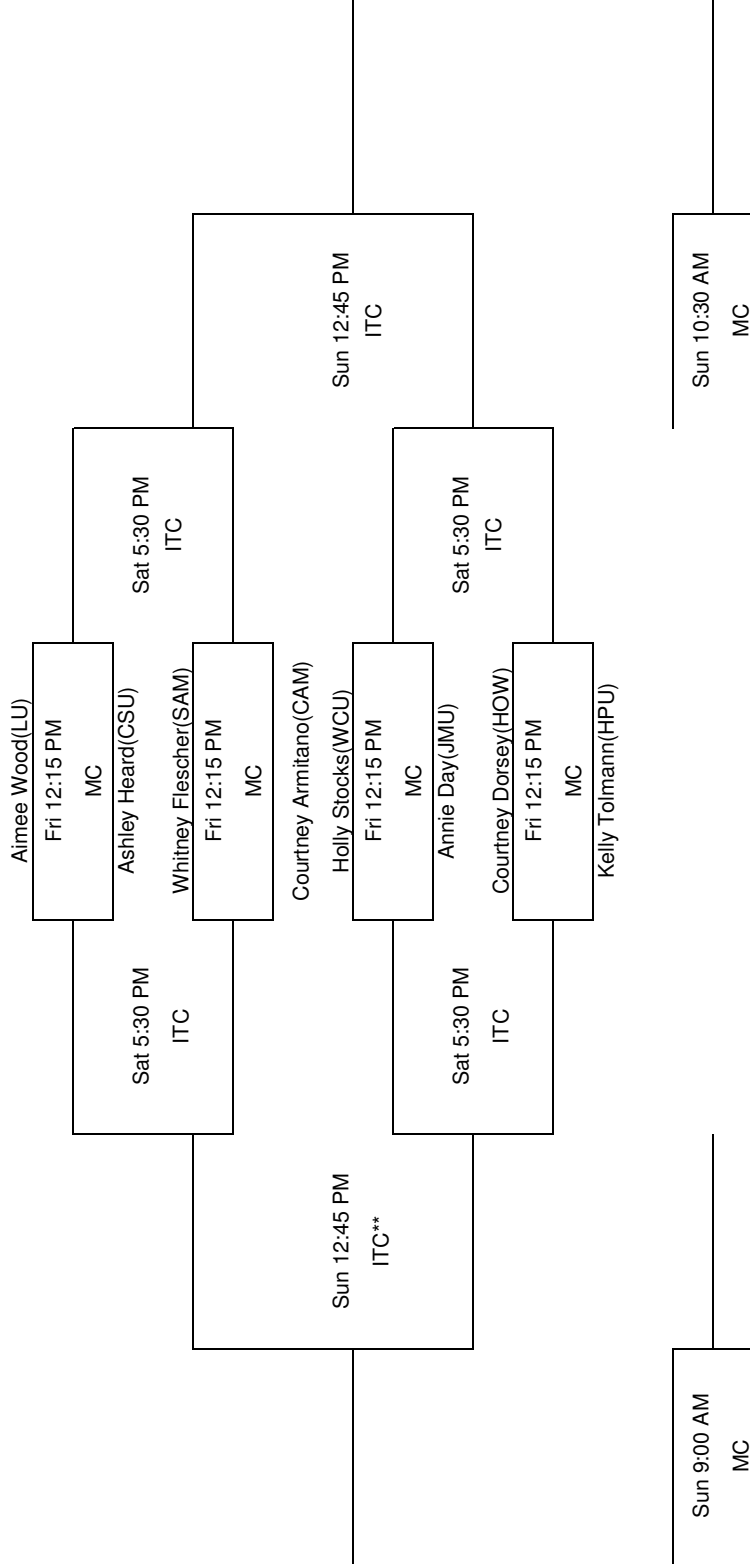

Flight D2 Singles

**2006 Residence Inn North
Wolfpack Invitational**
September 29 - October 1st, 2006
J.W. ISENHOUR TENNIS CENTER
NORTH CAROLINA STATE UNIVERSITY

7th and 8 th Place

3rd and 4th Place

Court Abbreviations

ITC Isenhour Tennis Center Varsity Courts