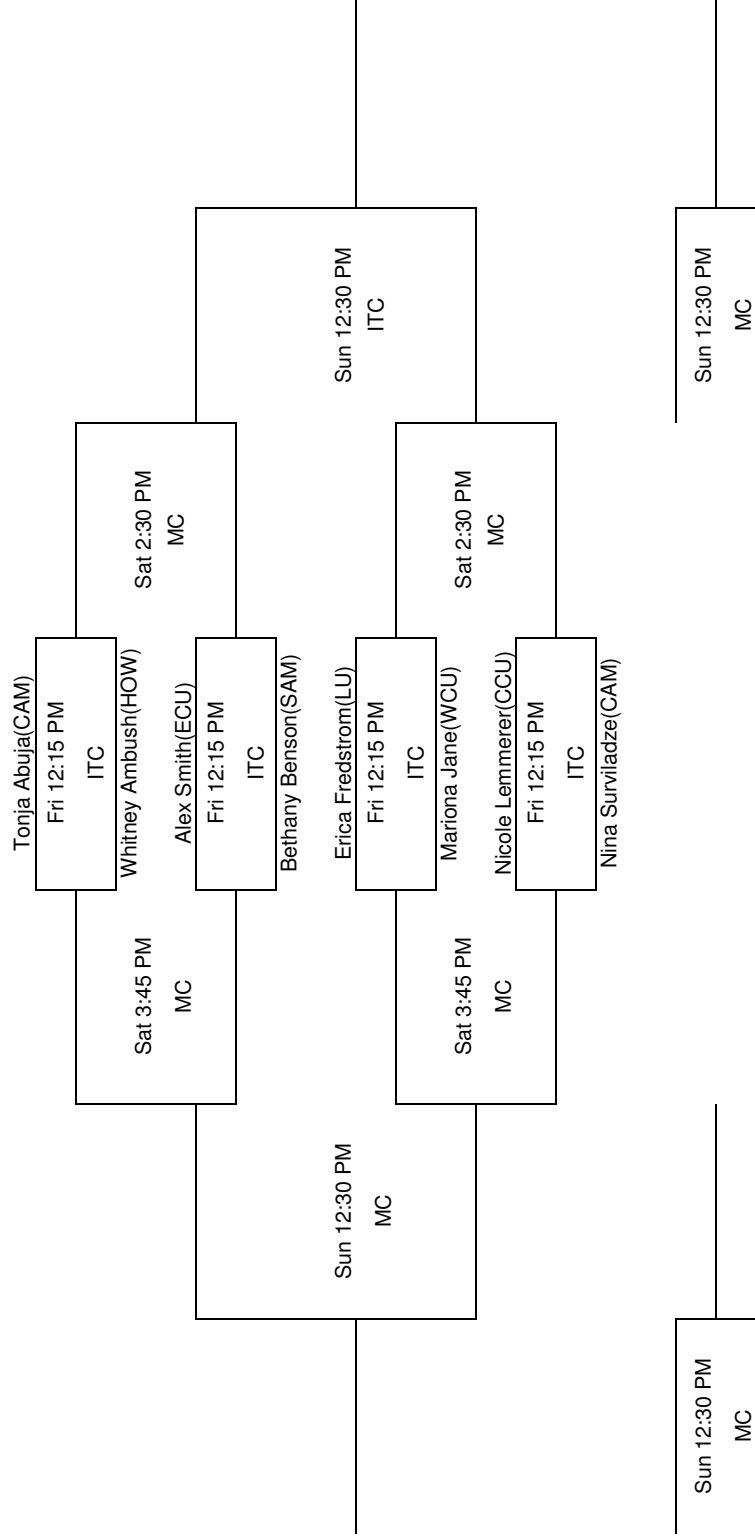

Flight C3 Singles

**2006 Residence Inn North
Wolfpack Invitational**
September 29 - October 1st, 2006
J.W. ISENHOUR TENNIS CENTER
NORTH CAROLINA STATE UNIVERSITY

Court Abbreviations

ITC Isenhour Tennis Center Varsity Courts

7th and 8 th Place

3rd and 4th Place