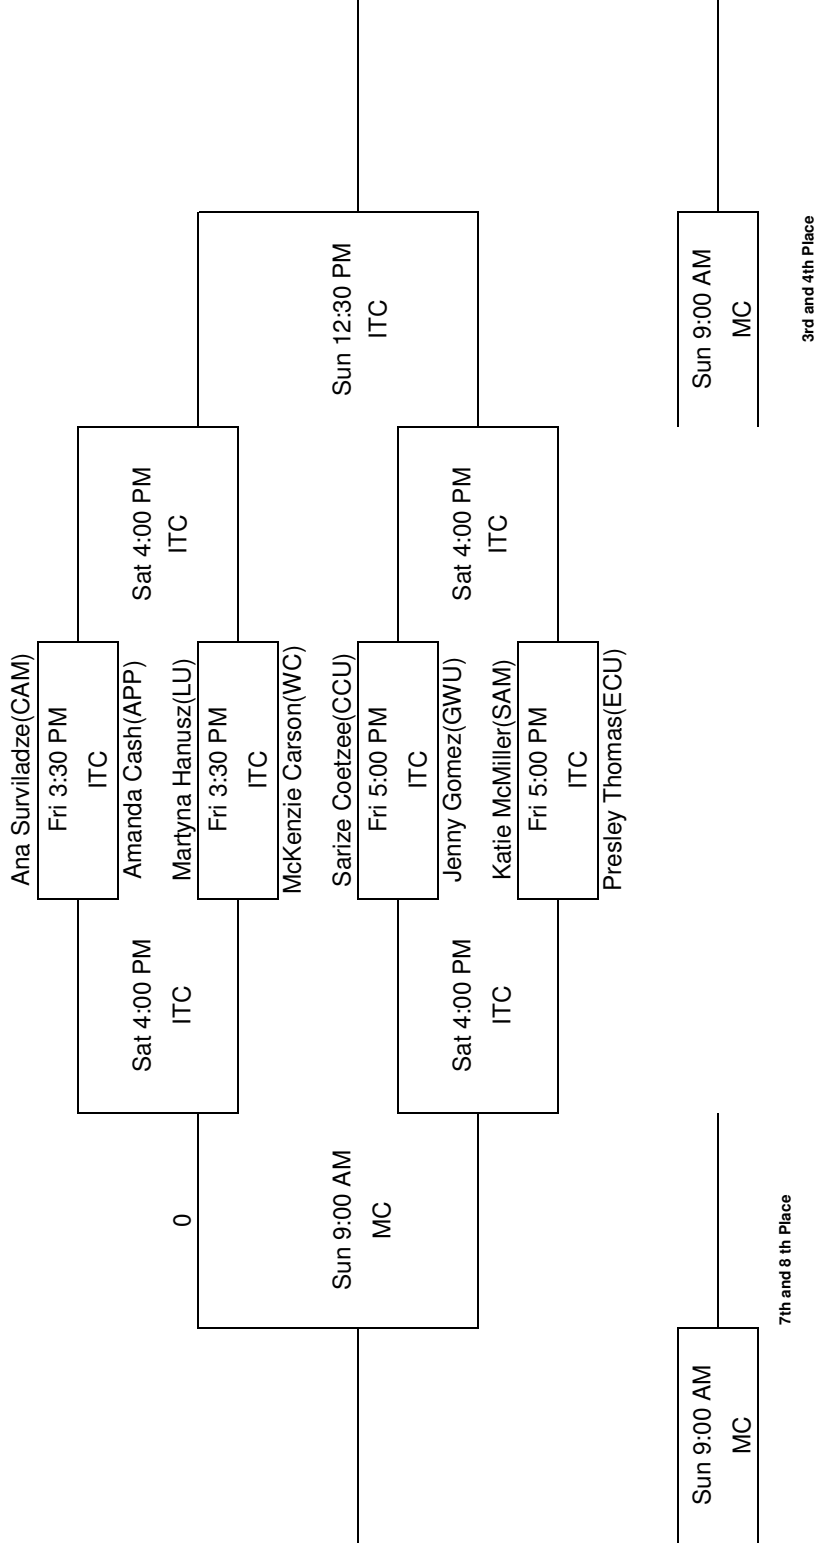

Flight B2 Singles

**2006 Residence Inn North
Wolfpack Invitational**
September 29 - October 1st, 2006
J.W. ISENHOUR TENNIS CENTER
NORTH CAROLINA STATE UNIVERSITY

Court Abbreviations

ITC Isenhour Tennis Center Varsity Courts