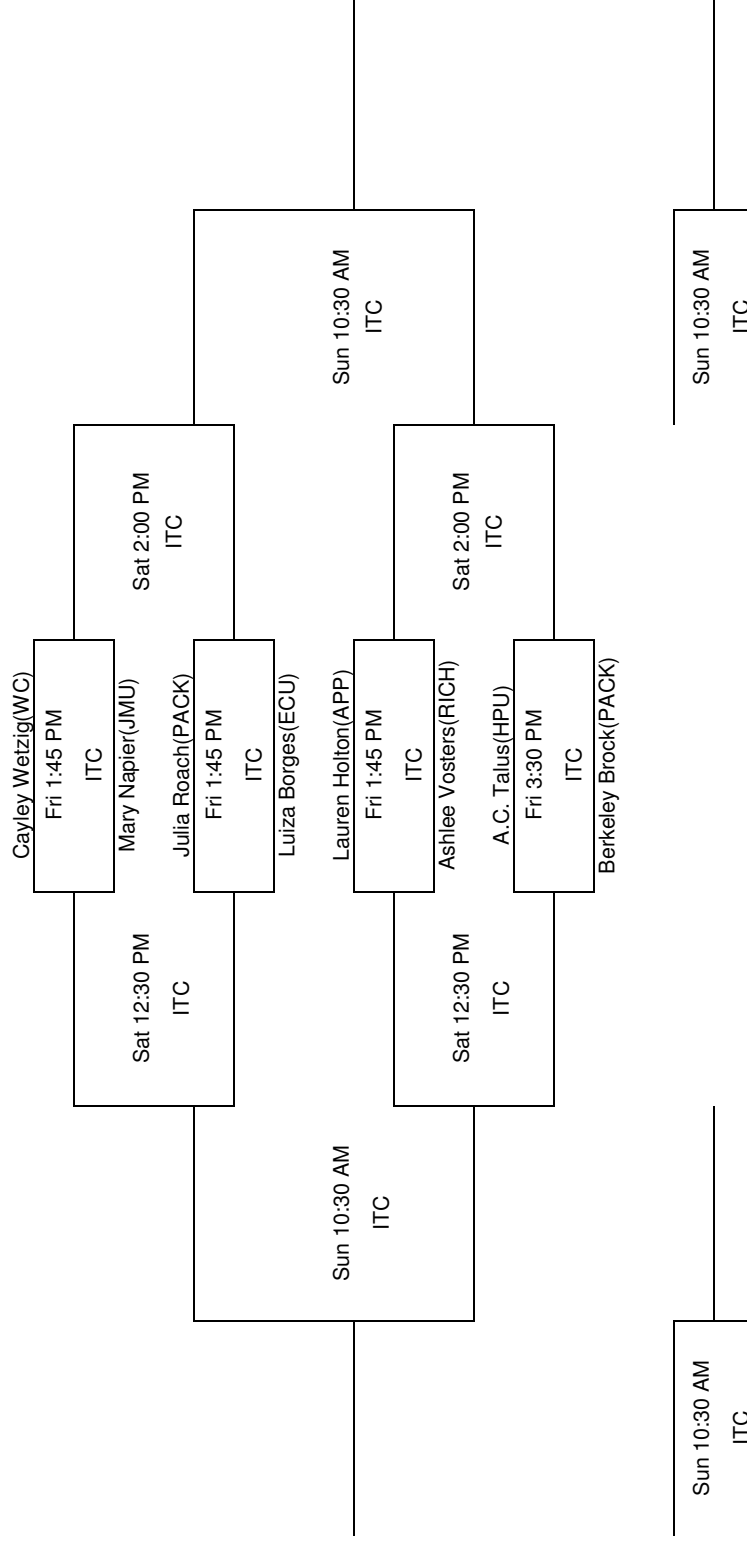

Flight A3 Singles

**2006 Residence Inn North
Wolfpack Invitational**
September 29 - October 1st, 2006
J.W. ISENHOUR TENNIS CENTER
NORTH CAROLINA STATE UNIVERSITY

7th and 8 th Place

3rd and 4th Place

Court Abbreviations

ITC Isenhour Tennis Center Varsity Courts