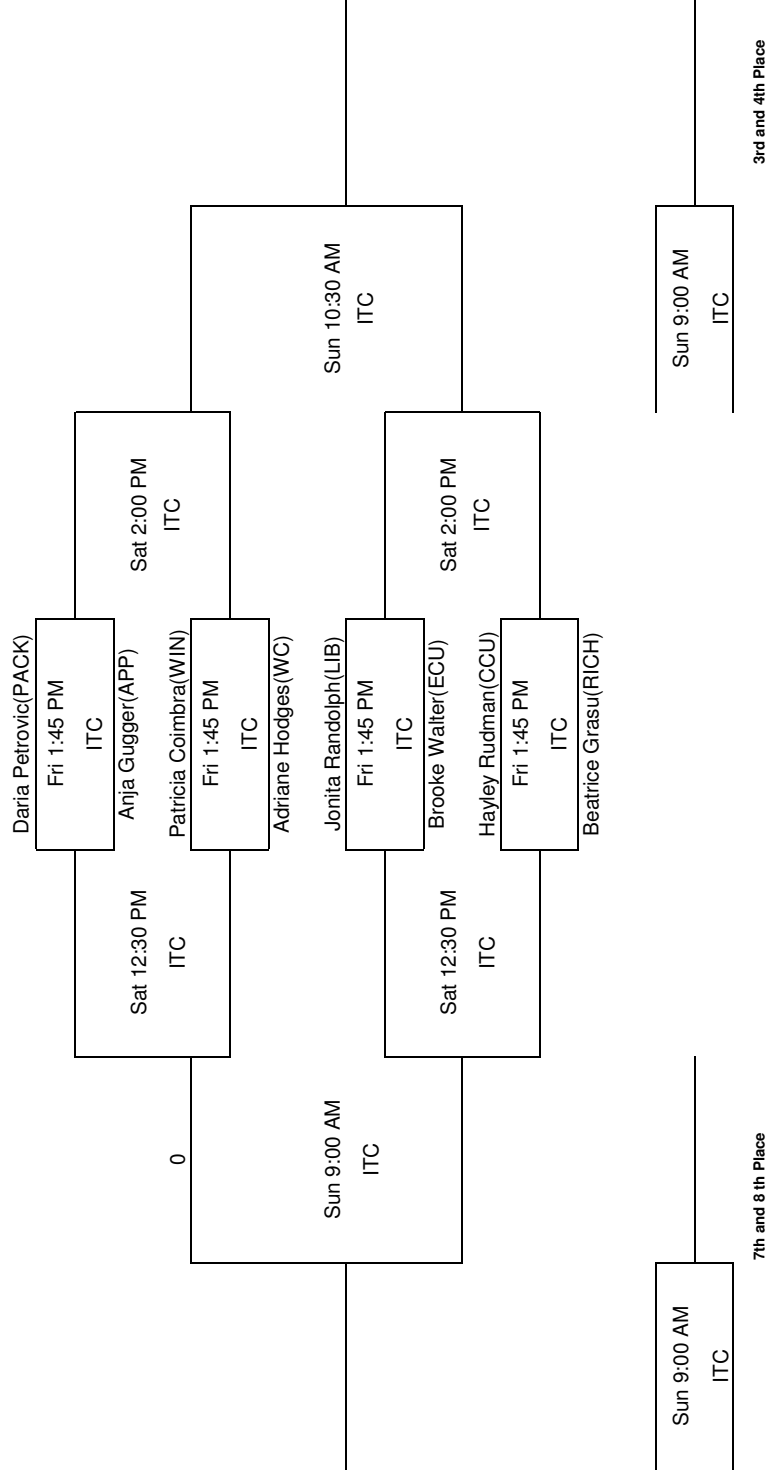

**2006 Residence Inn North
Wolfpack Invitational**
September 29 - October 1st, 2006
J.W. ISENHOUR TENNIS CENTER
NORTH CAROLINA STATE UNIVERSITY