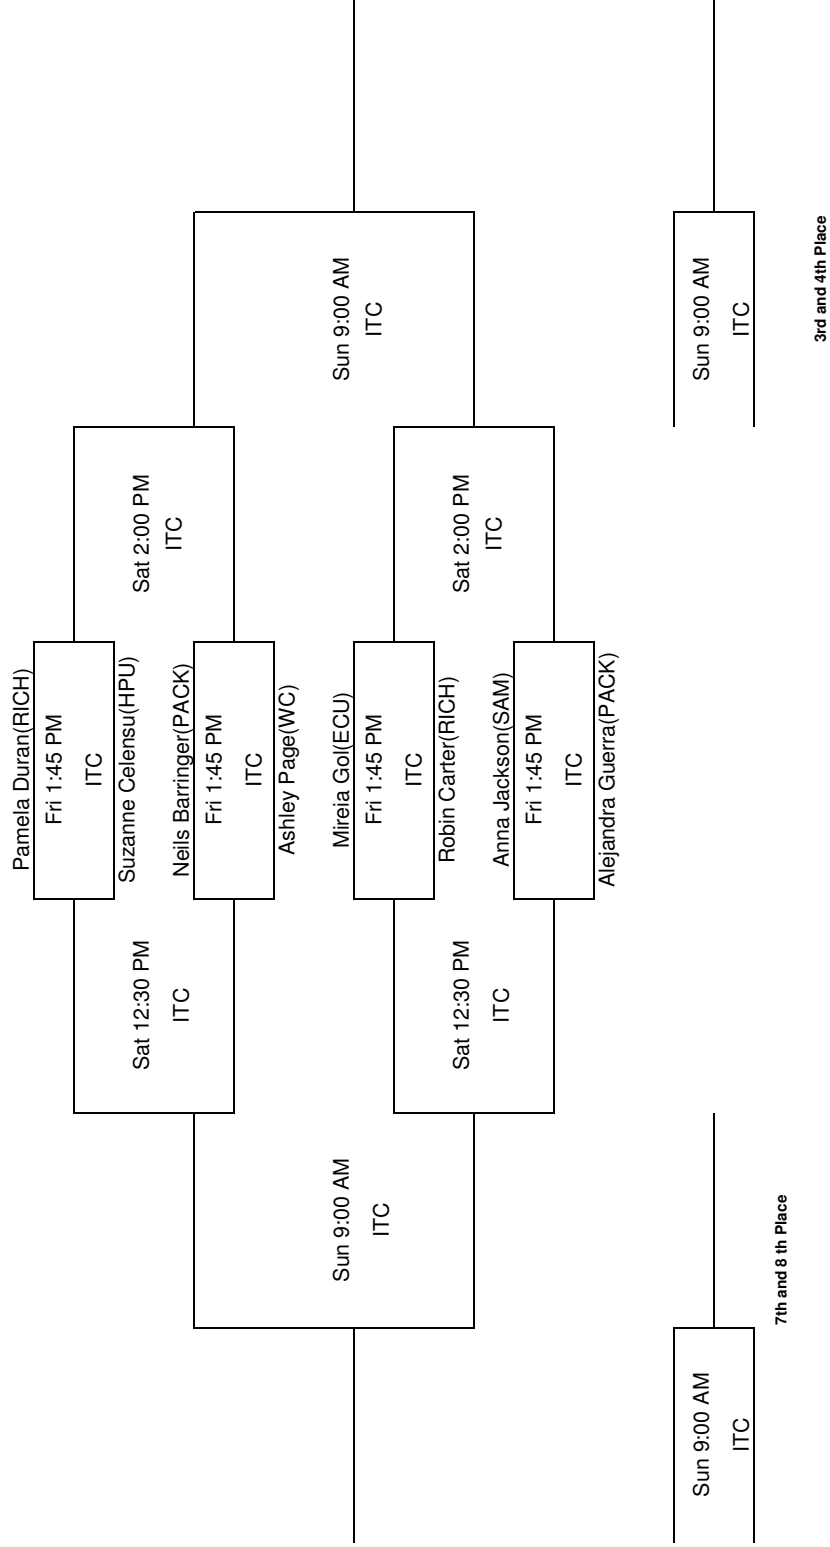

Flight A2 Singles

**2006 Residence Inn North
Wolfpack Invitational**
September 29 - October 1st, 2006
J.W. ISENHOUR TENNIS CENTER
NORTH CAROLINA STATE UNIVERSITY

Court Abbreviations

ITC Isenhour Tennis Center Varsity Courts