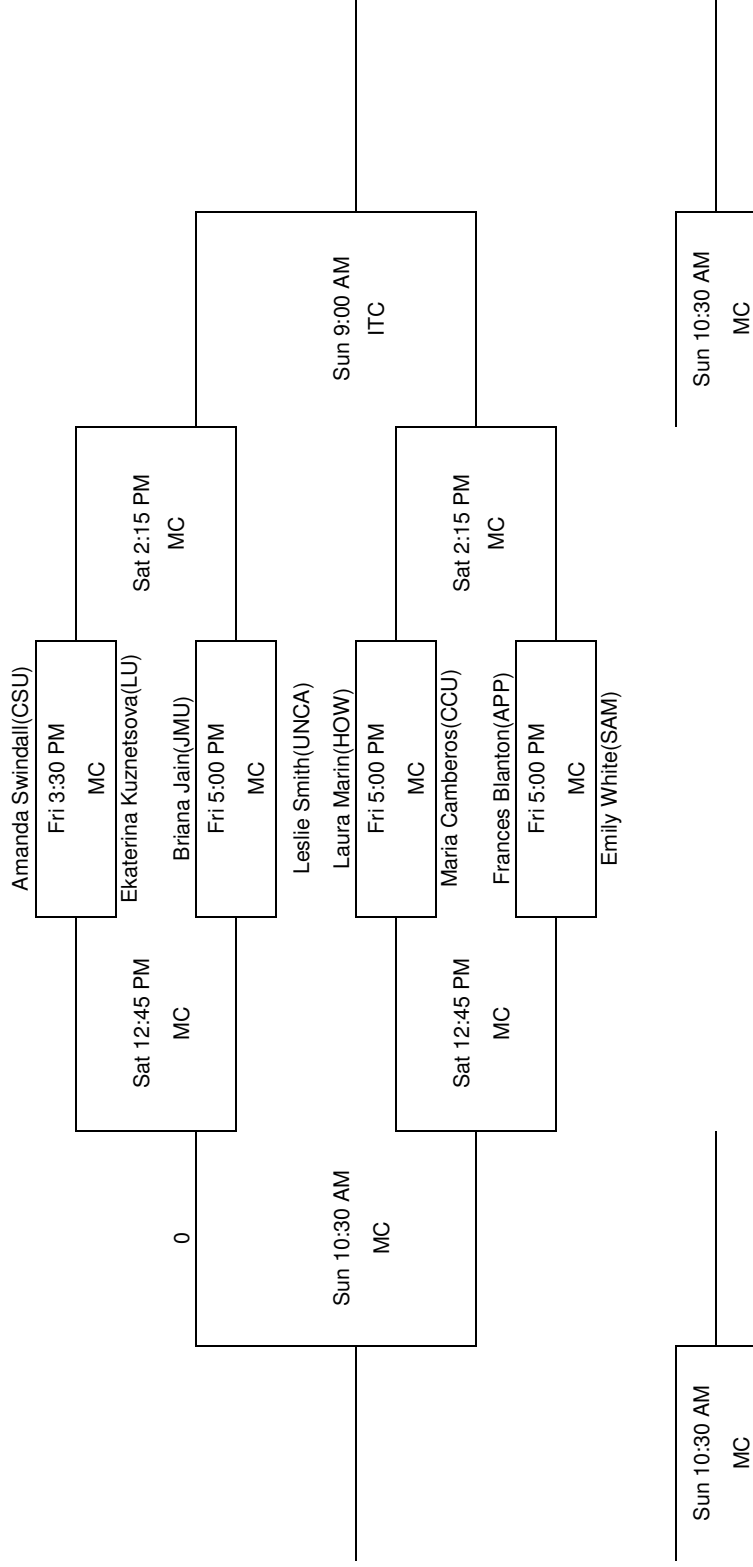

Flight B4 Singles

**2006 Residence Inn North
Wolfpack Invitational**
September 29 - October 1st, 2006
J.W. ISENHOUR TENNIS CENTER
NORTH CAROLINA STATE UNIVERSITY

7th and 8 th Place

3rd and 4th Place

Court Abbreviations

ITC Isenhour Tennis Center Varsity Courts