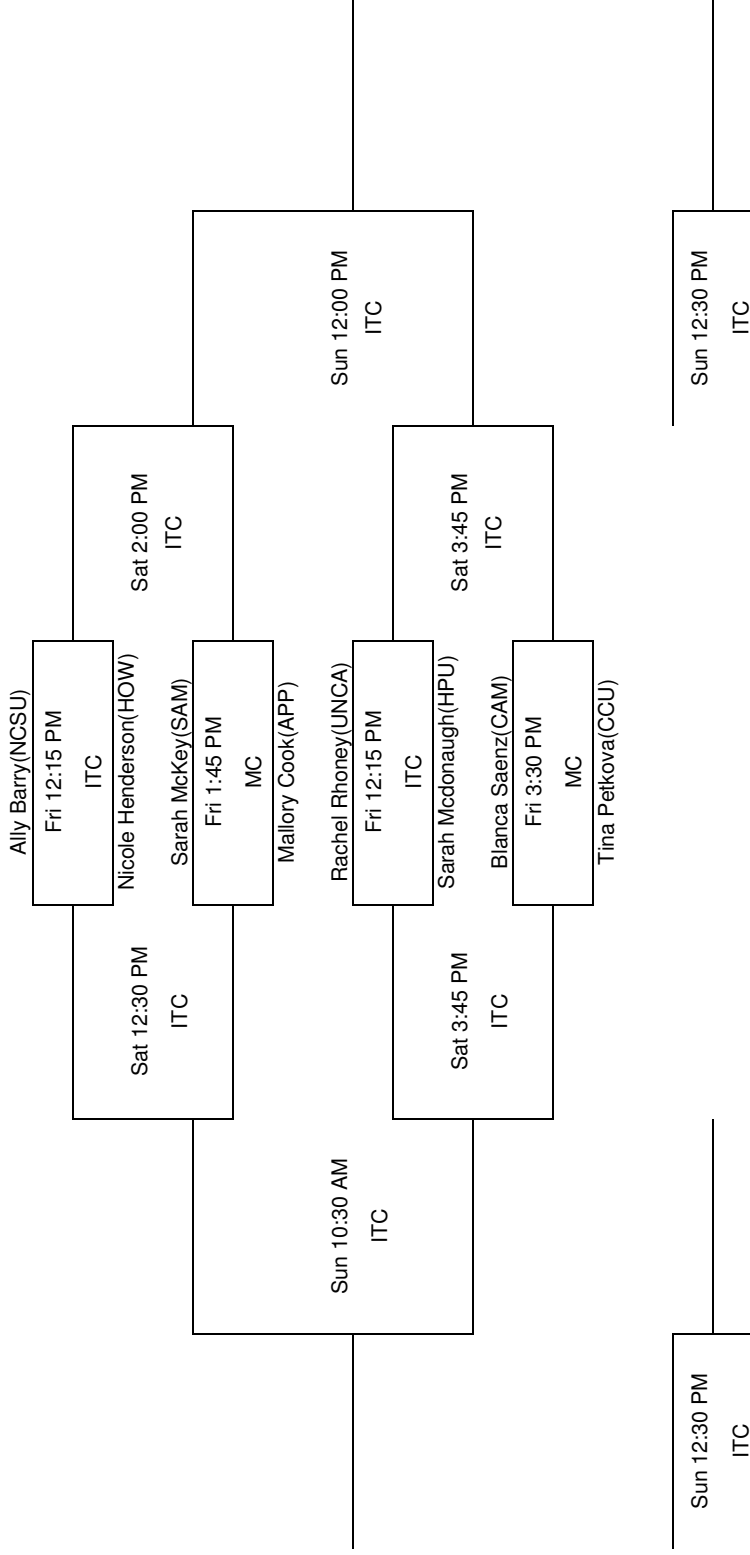

Flight C2 Singles

**2006 Residence Inn North
Wolfpack Invitational**
September 29 - October 1st, 2006
J.W. ISENHOUR TENNIS CENTER
NORTH CAROLINA STATE UNIVERSITY