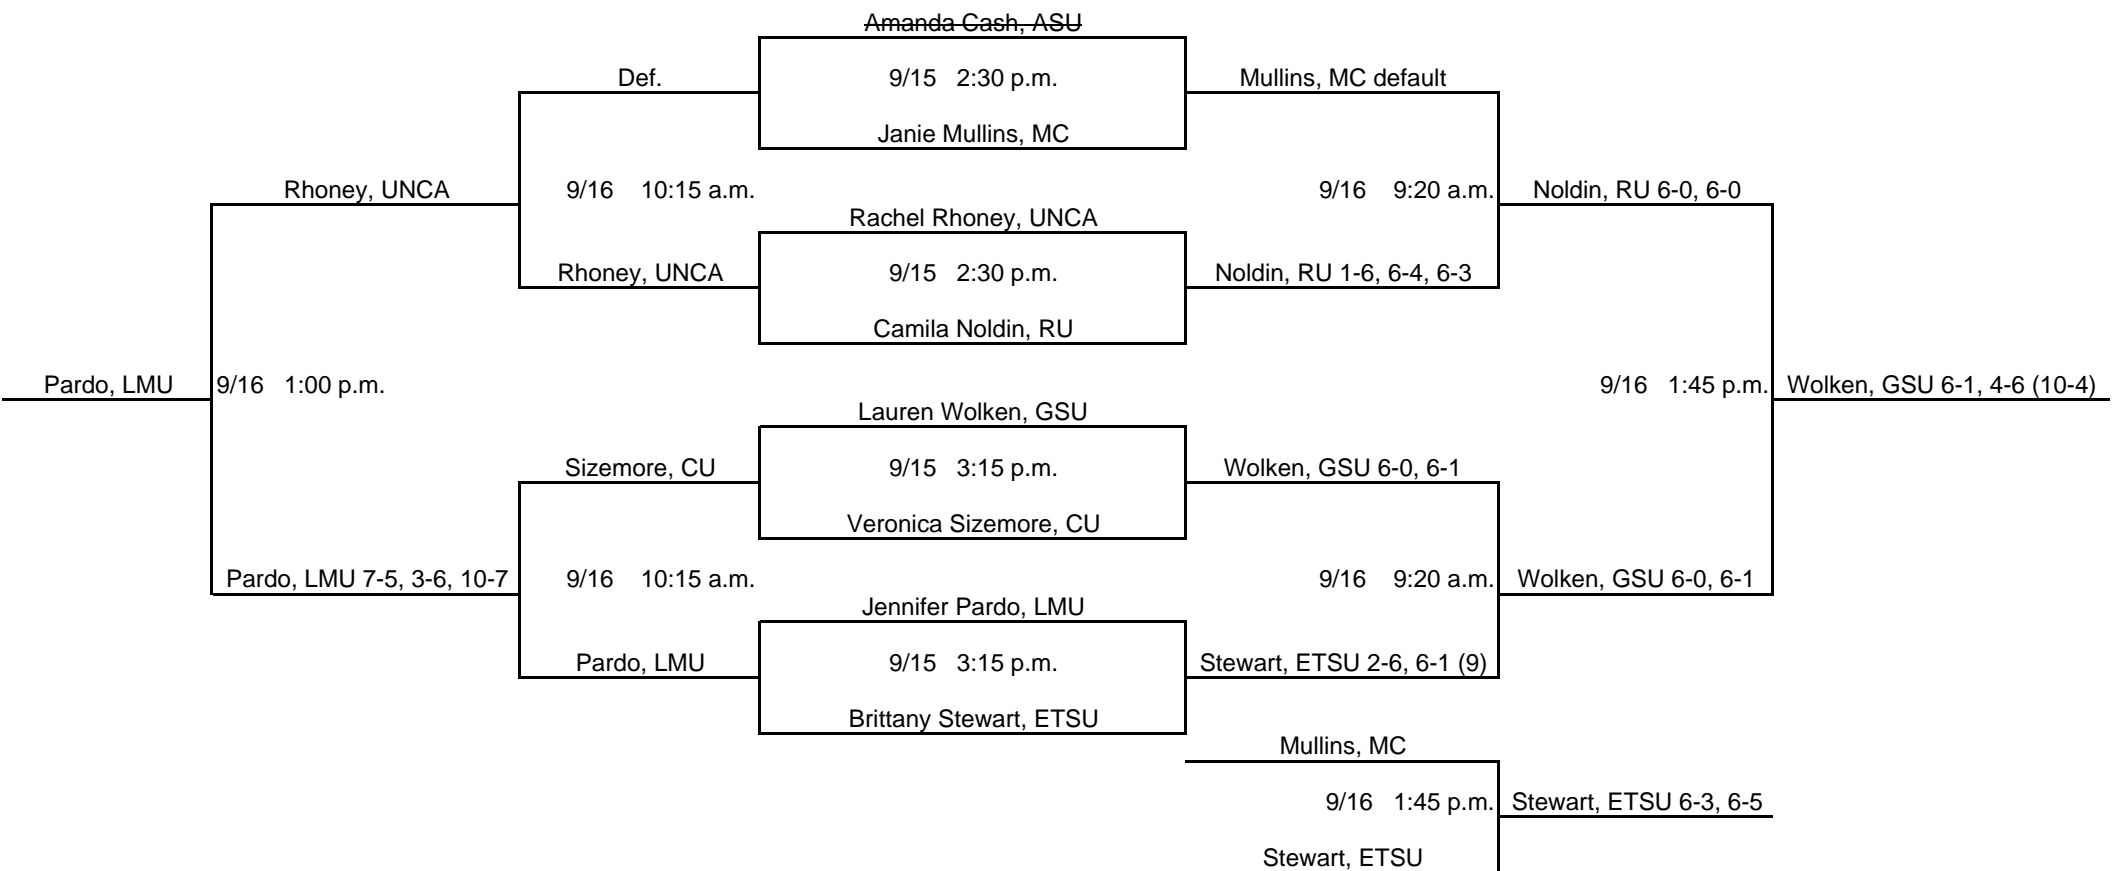

**ETSU FALL TOURNAMENT  
Red Bracket - Women  
Sept. 15-16, 2006**

**ETSU FALL TOURNAMENT  
Orange Bracket - Women  
Sept. 15-16, 2006**

**ETSU FALL TOURNAMENT  
Grey Bracket - Women  
Sept. 15-16, 2006**