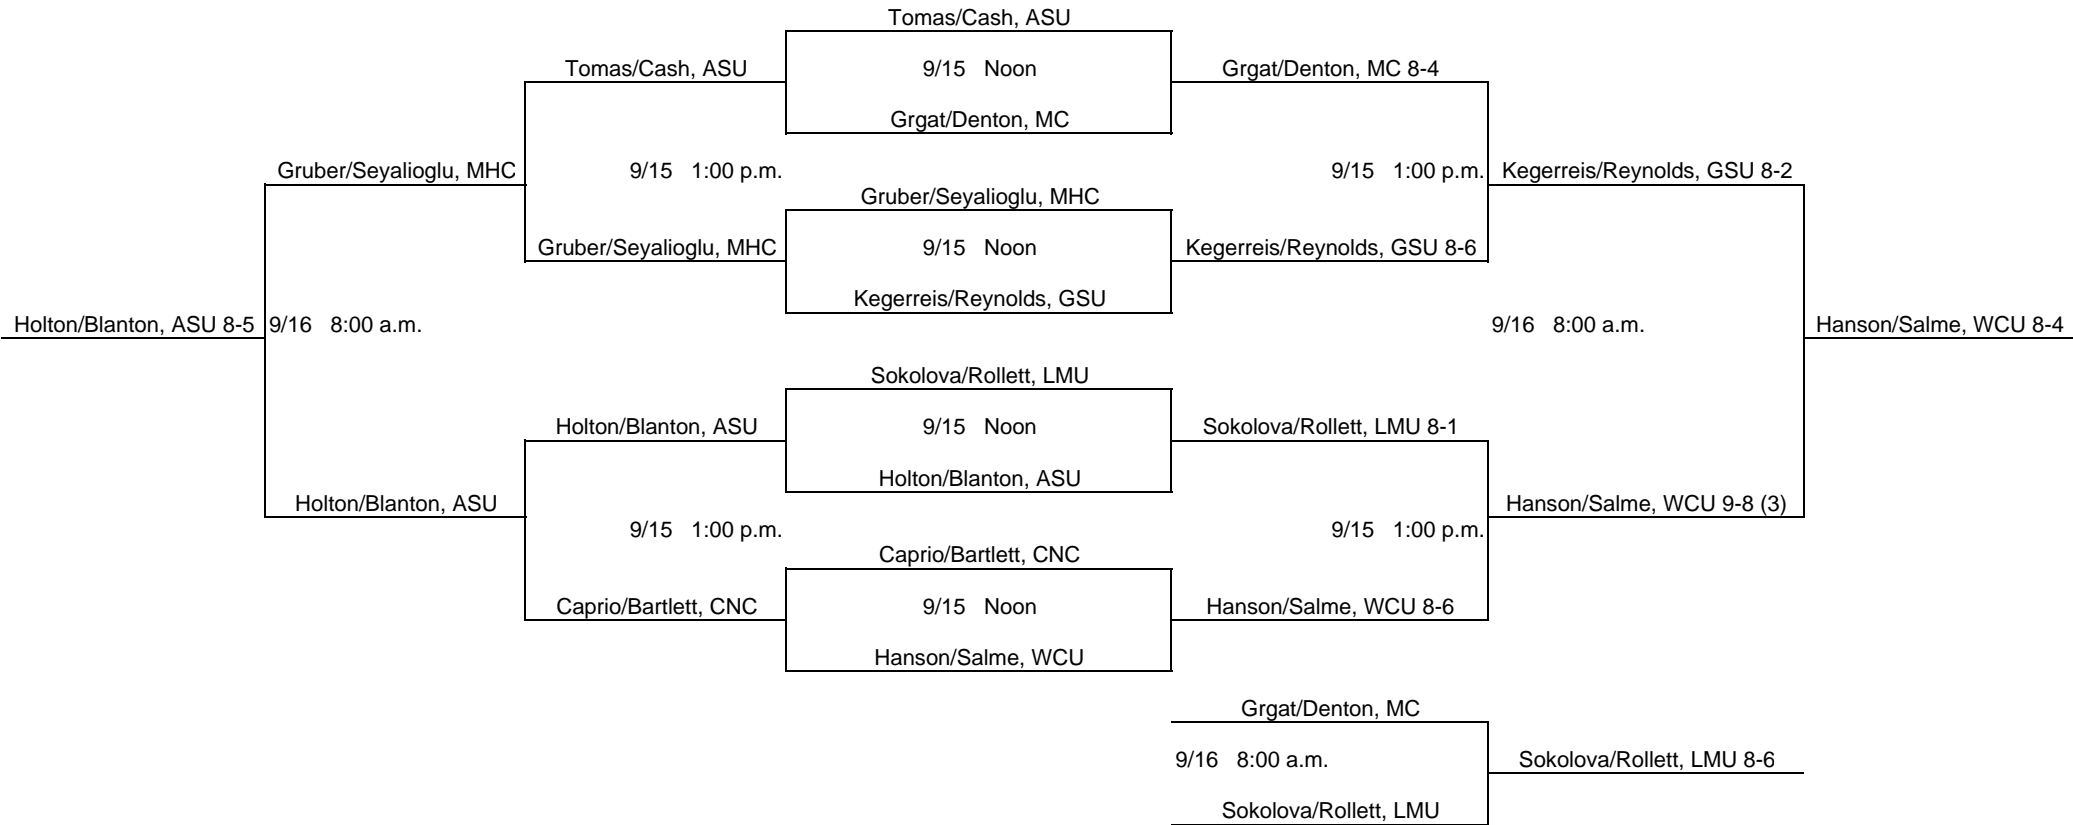

**ETSU FALL TOURNAMENT**  
**A1 Doubles - Women**  
**Sept. 15-16, 2006**

**ETSU FALL TOURNAMENT  
A2 Doubles - Women  
Sept. 15-16, 2006**

**ETSU FALL TOURNAMENT  
B Doubles - Women  
Sept. 15-16, 2006**