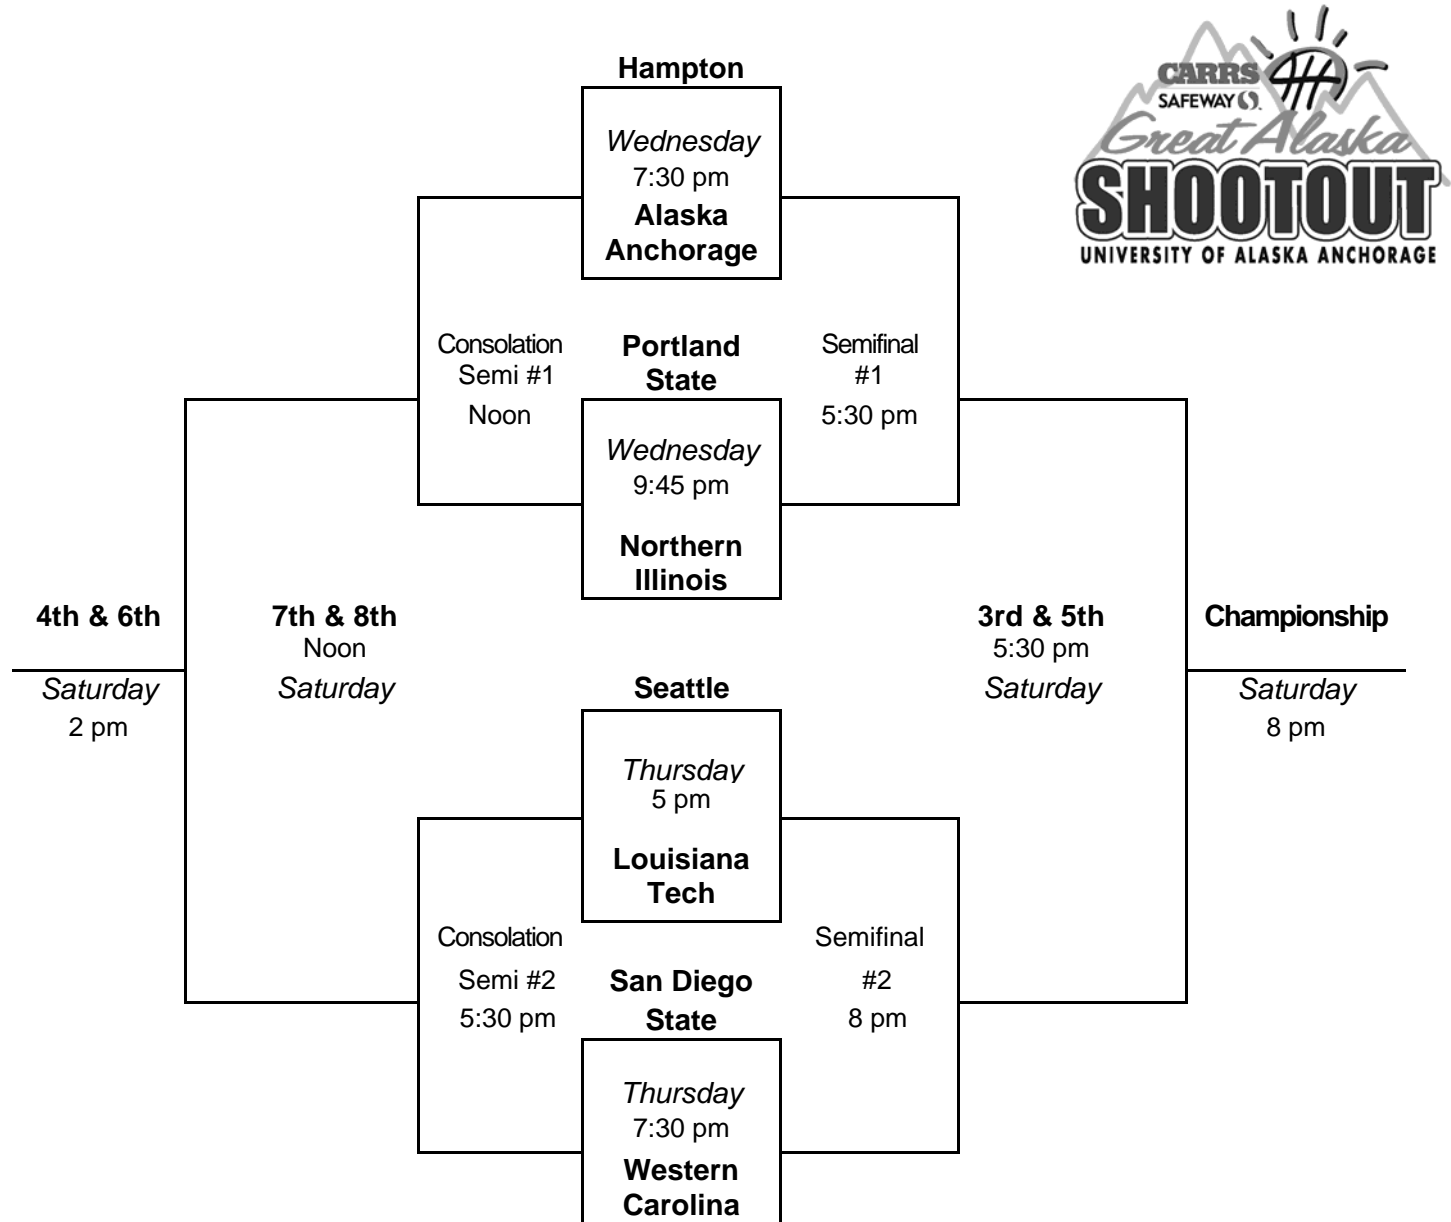

Men's Tournament Bracket

2008 Carrs/Safeway Great Alaska Shootout
Nov. 26-29 · Sullivan Arena · Anchorage, Alaska

**NOV. 29
SATURDAY**

**NOV. 28
FRIDAY**

**NOV. 26-27
WED-THUR**

**NOV. 28
FRIDAY**

**NOV. 29
SATURDAY**

Time Zone Comparison Chart

Alaska	Pacific	Mountain	Central	Eastern
1:00 p.m.	2:00 p.m.	3:00 p.m.	4:00 p.m.	5:00 p.m.