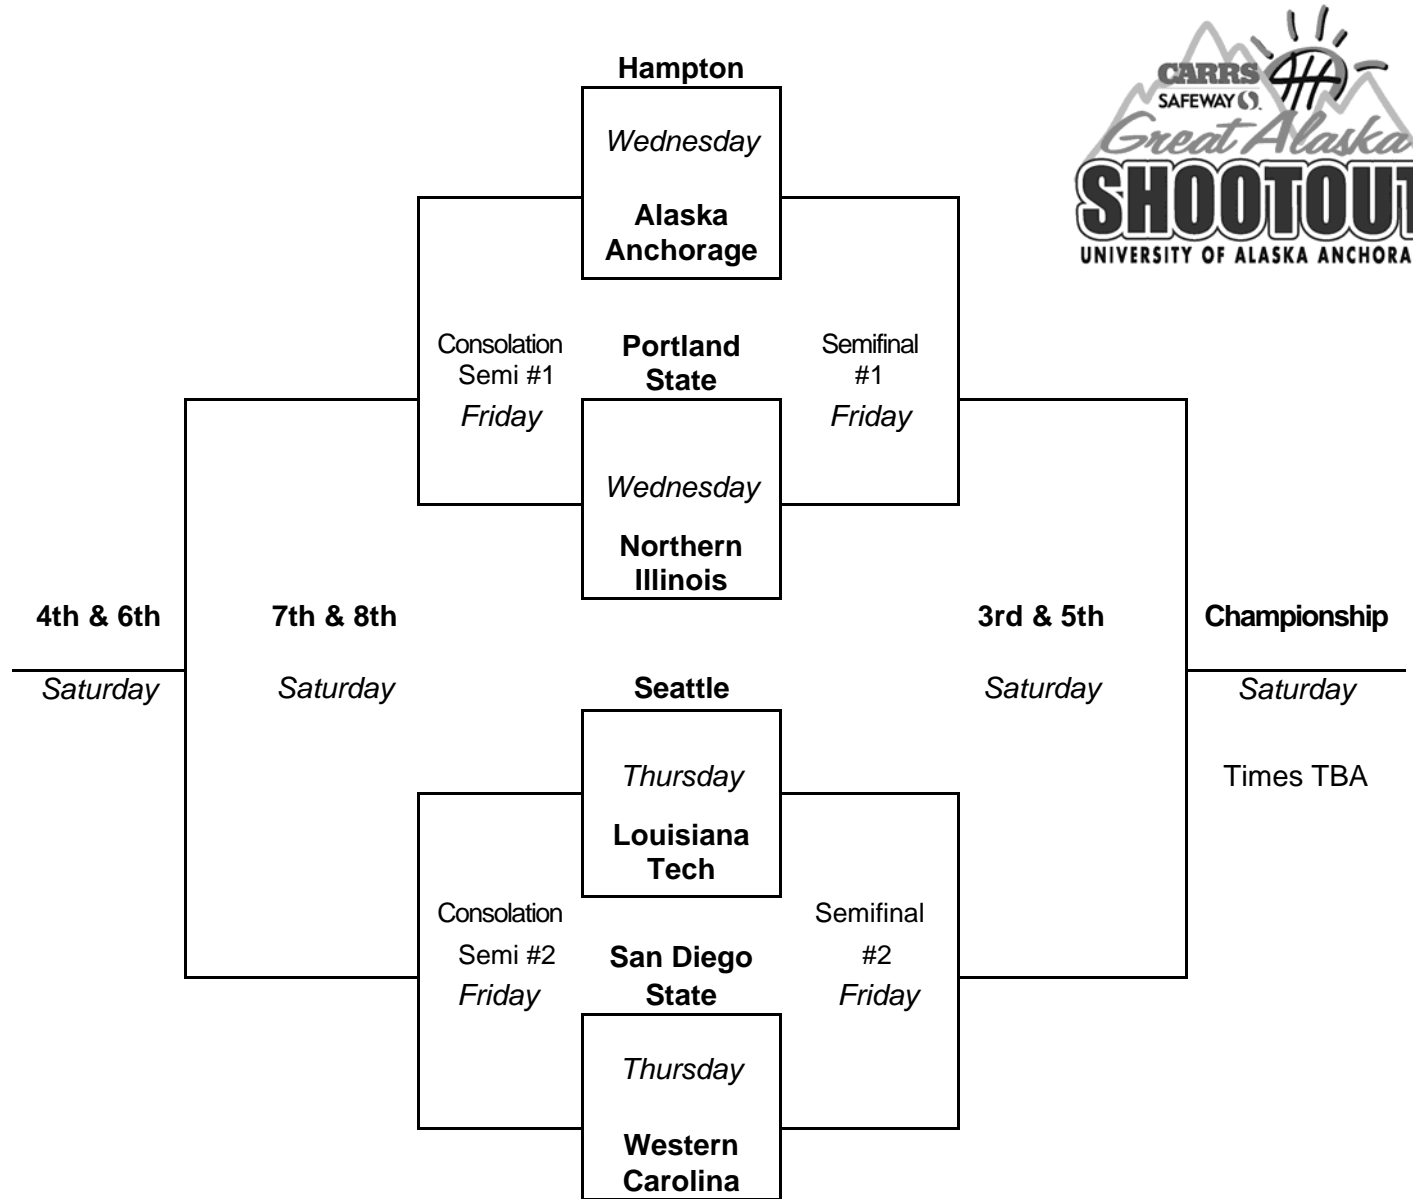

Men's Tournament Bracket

2008 Carrs/Safeway Great Alaska Shootout
Nov. 26-29 · Sullivan Arena · Anchorage, Alaska

**NOV. 29
SATURDAY**

**NOV. 28
FRIDAY**

**NOV. 26-27
WED-THUR**

**NOV. 28
FRIDAY**

**NOV. 29
SATURDAY**

Time Zone Comparison Chart

Alaska	Pacific	Mountain	Central	Eastern
1:00 p.m.	2:00 p.m.	3:00 p.m.	4:00 p.m.	5:00 p.m.