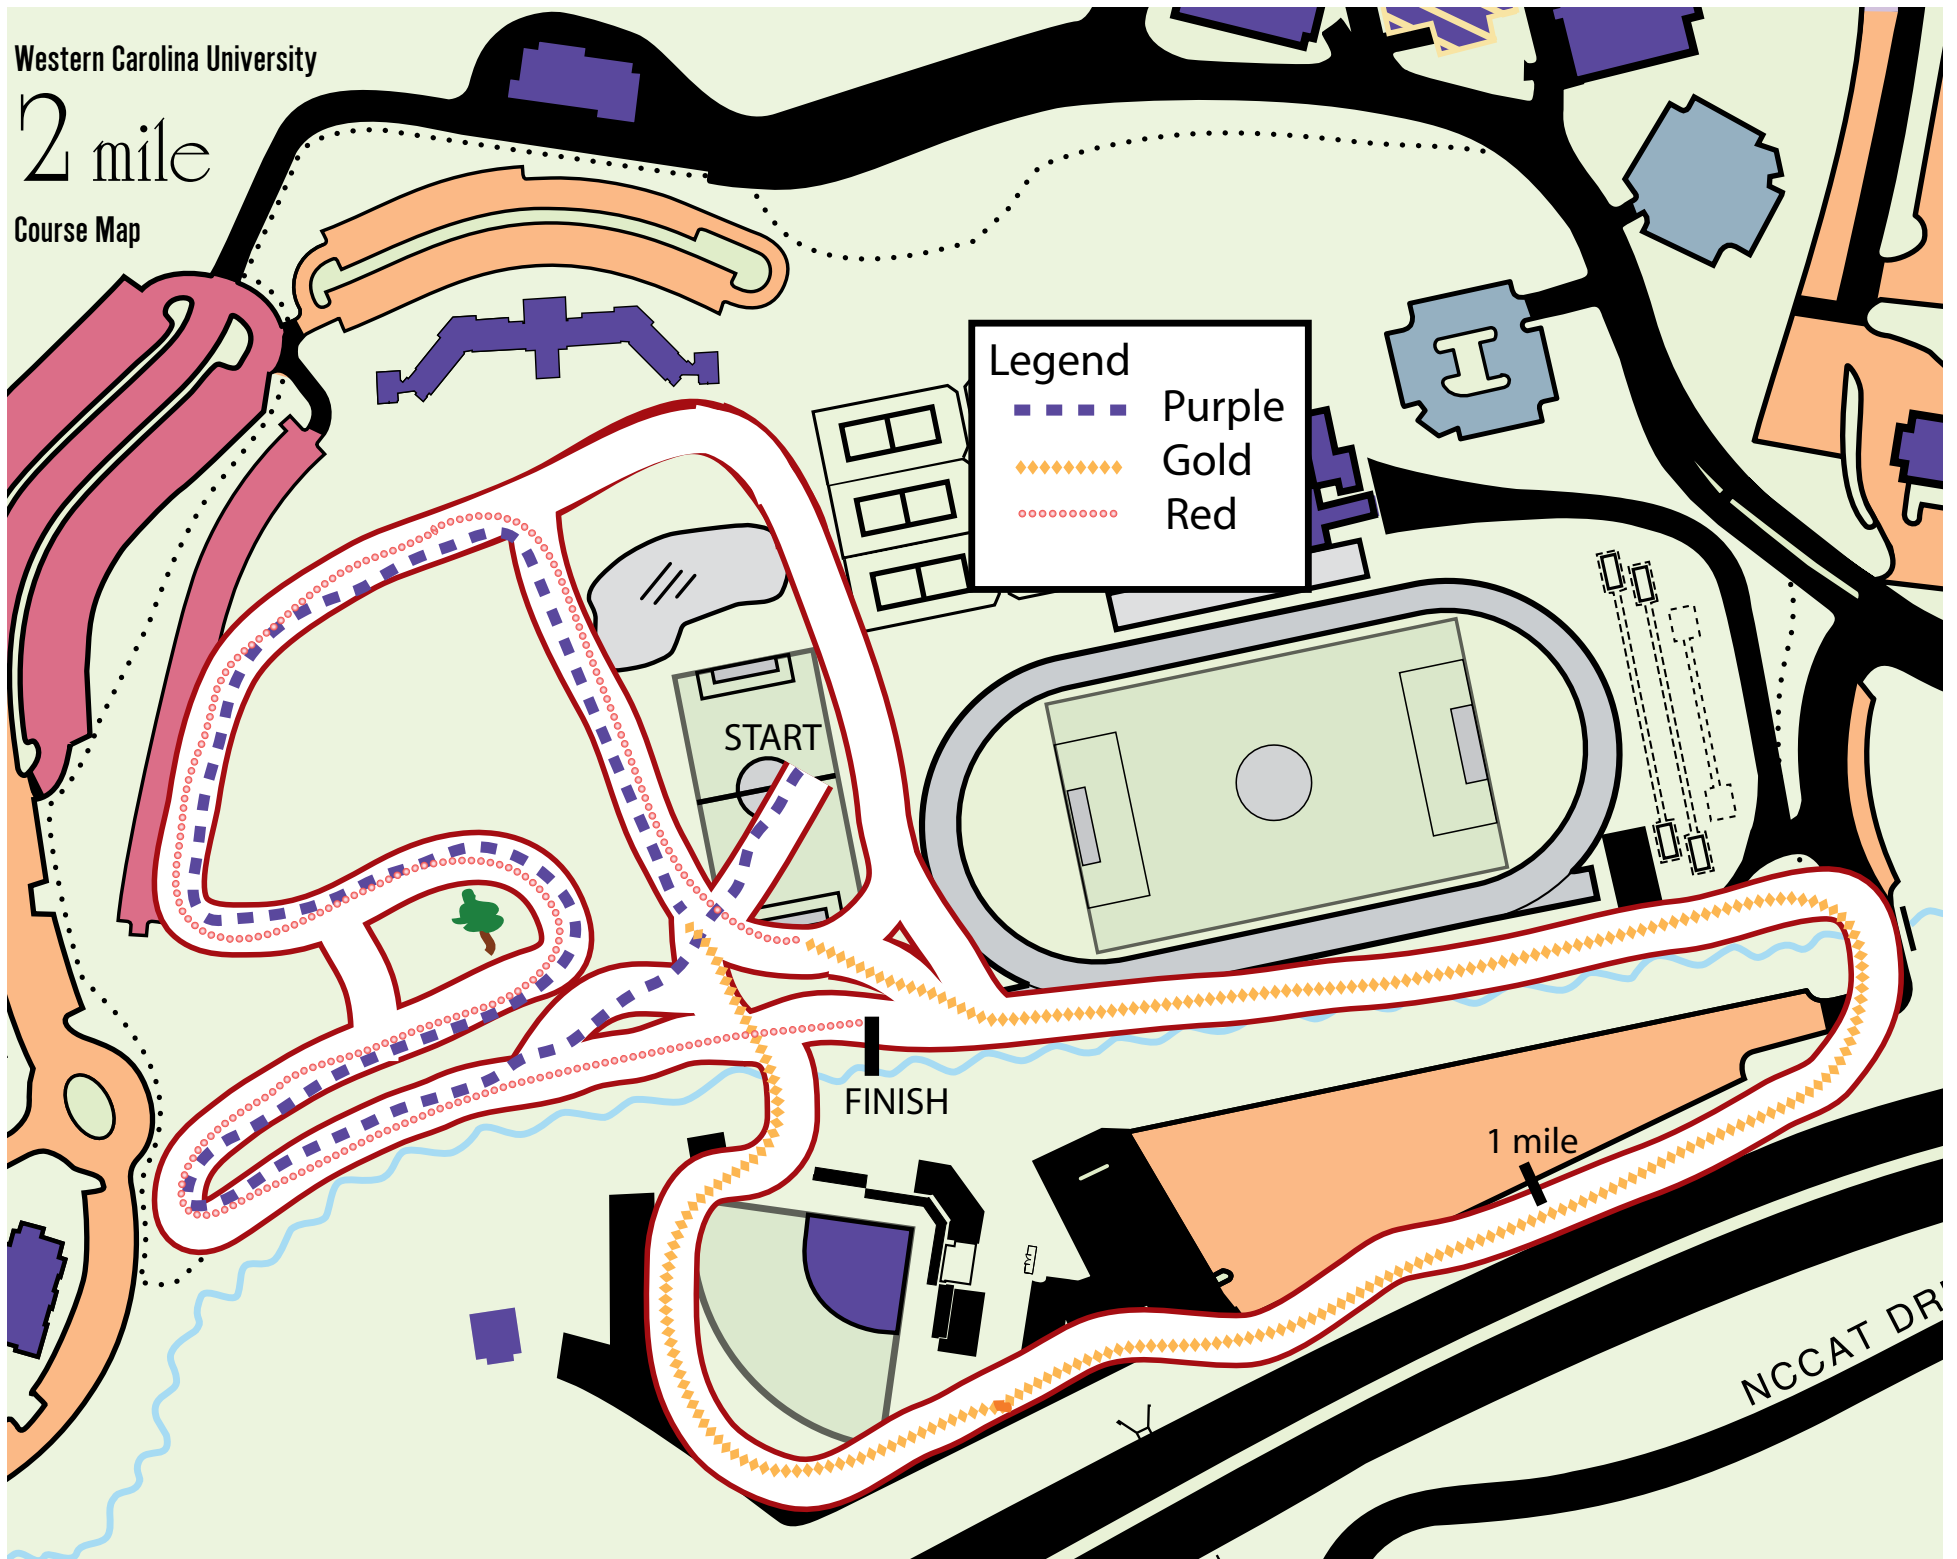

Western Carolina University

2 mile

Course Map

Western Carolina University

5K

Course Map

Western Carolina University

8K

Course Map