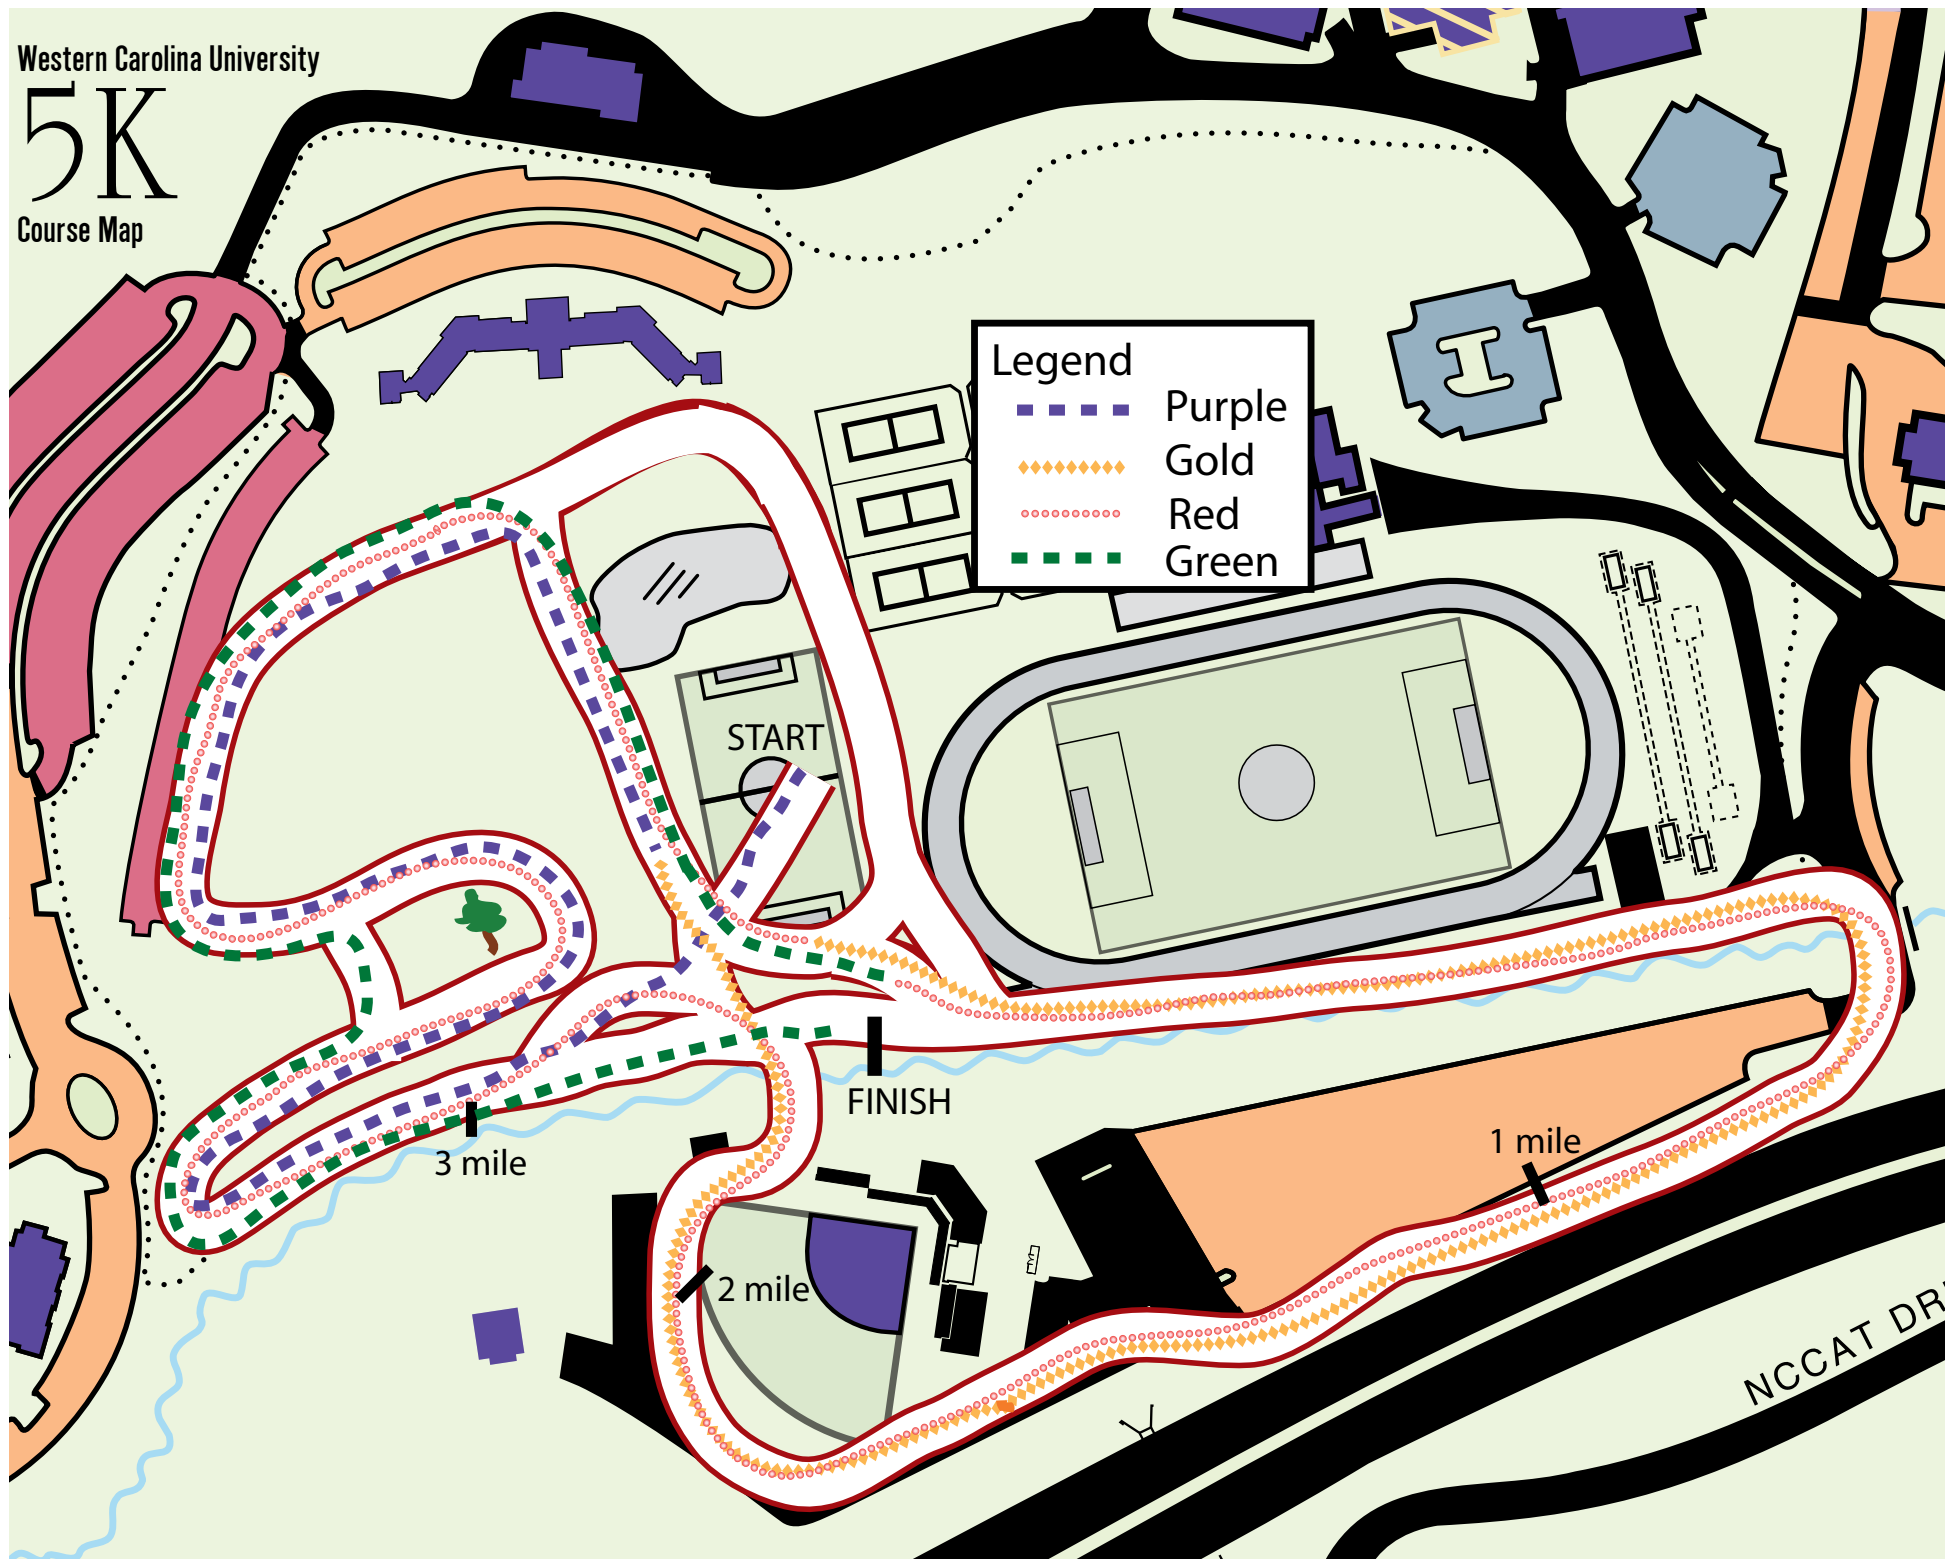

Western Carolina University

2 mile

Course Map

Western Carolina University

5K

Course Map

Western Carolina University

8K

Course Map