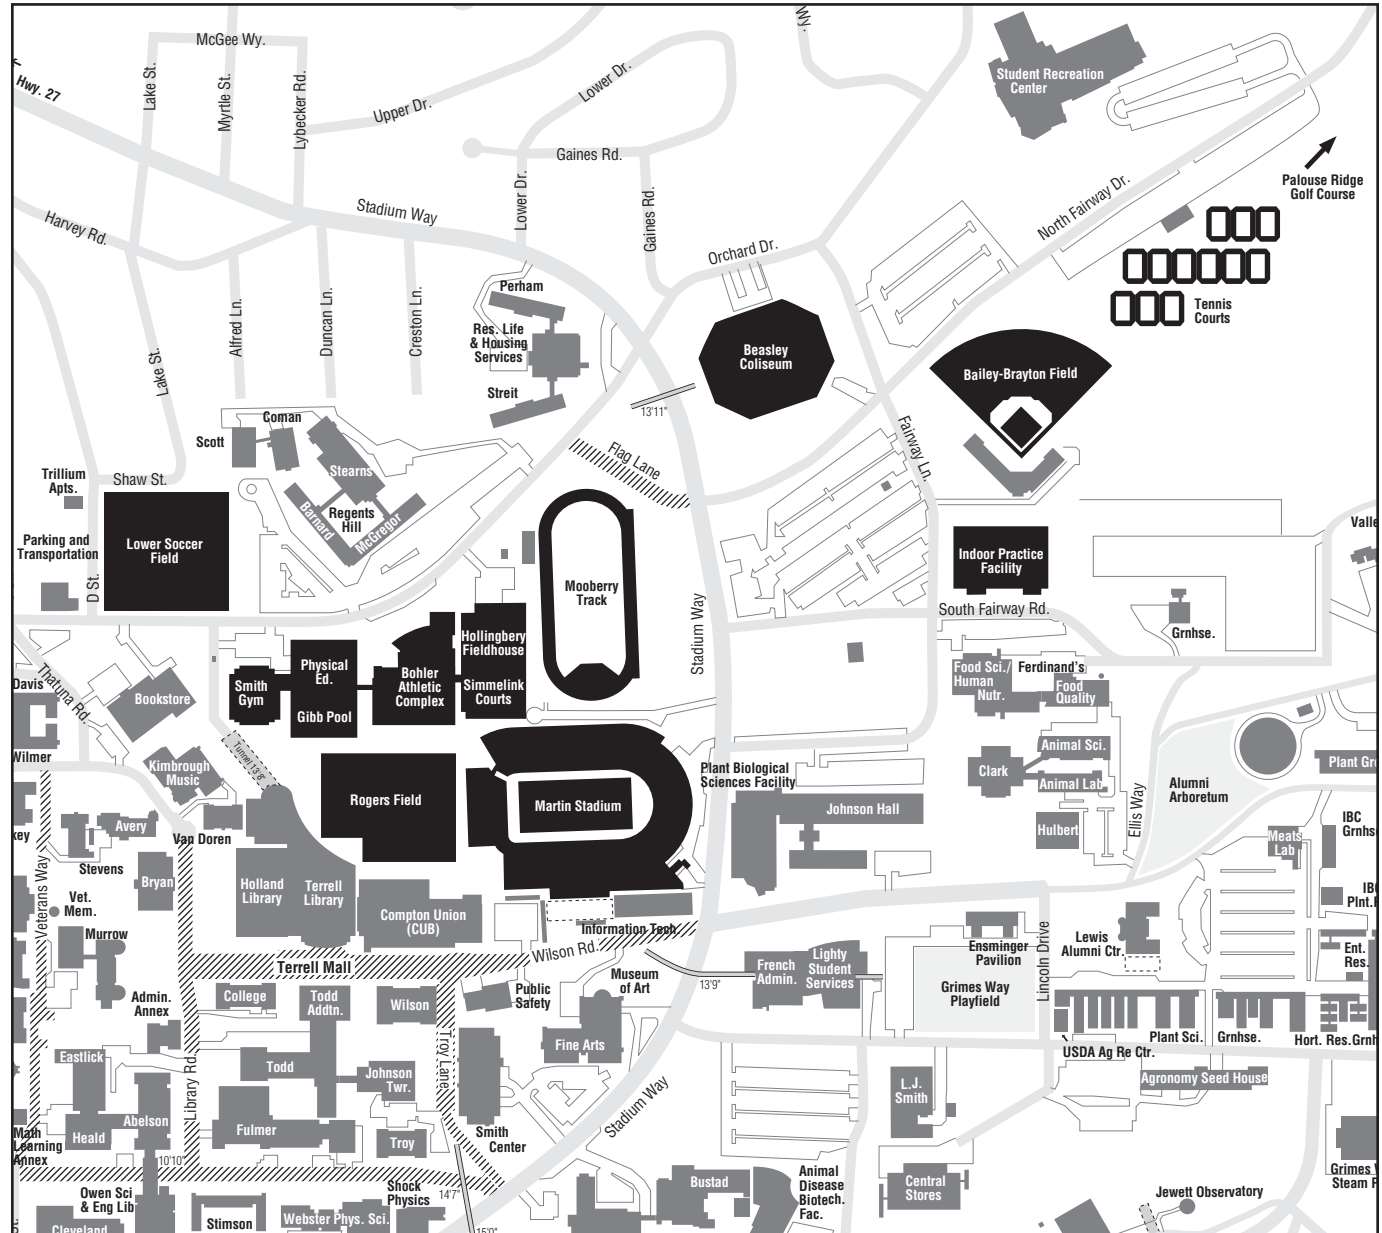

Washington State University ATHLETIC FACILITIES MAP

WASHINGTON STATE UNIVERSITY

World Class. Face to Face.