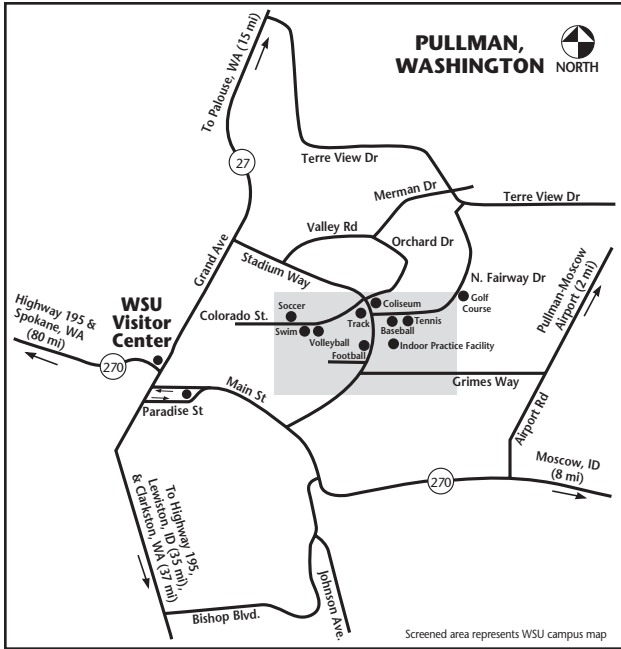

Washington State University ATHLETIC FACILITIES MAP

WASHINGTON STATE UNIVERSITY

World Class. Face to Face.