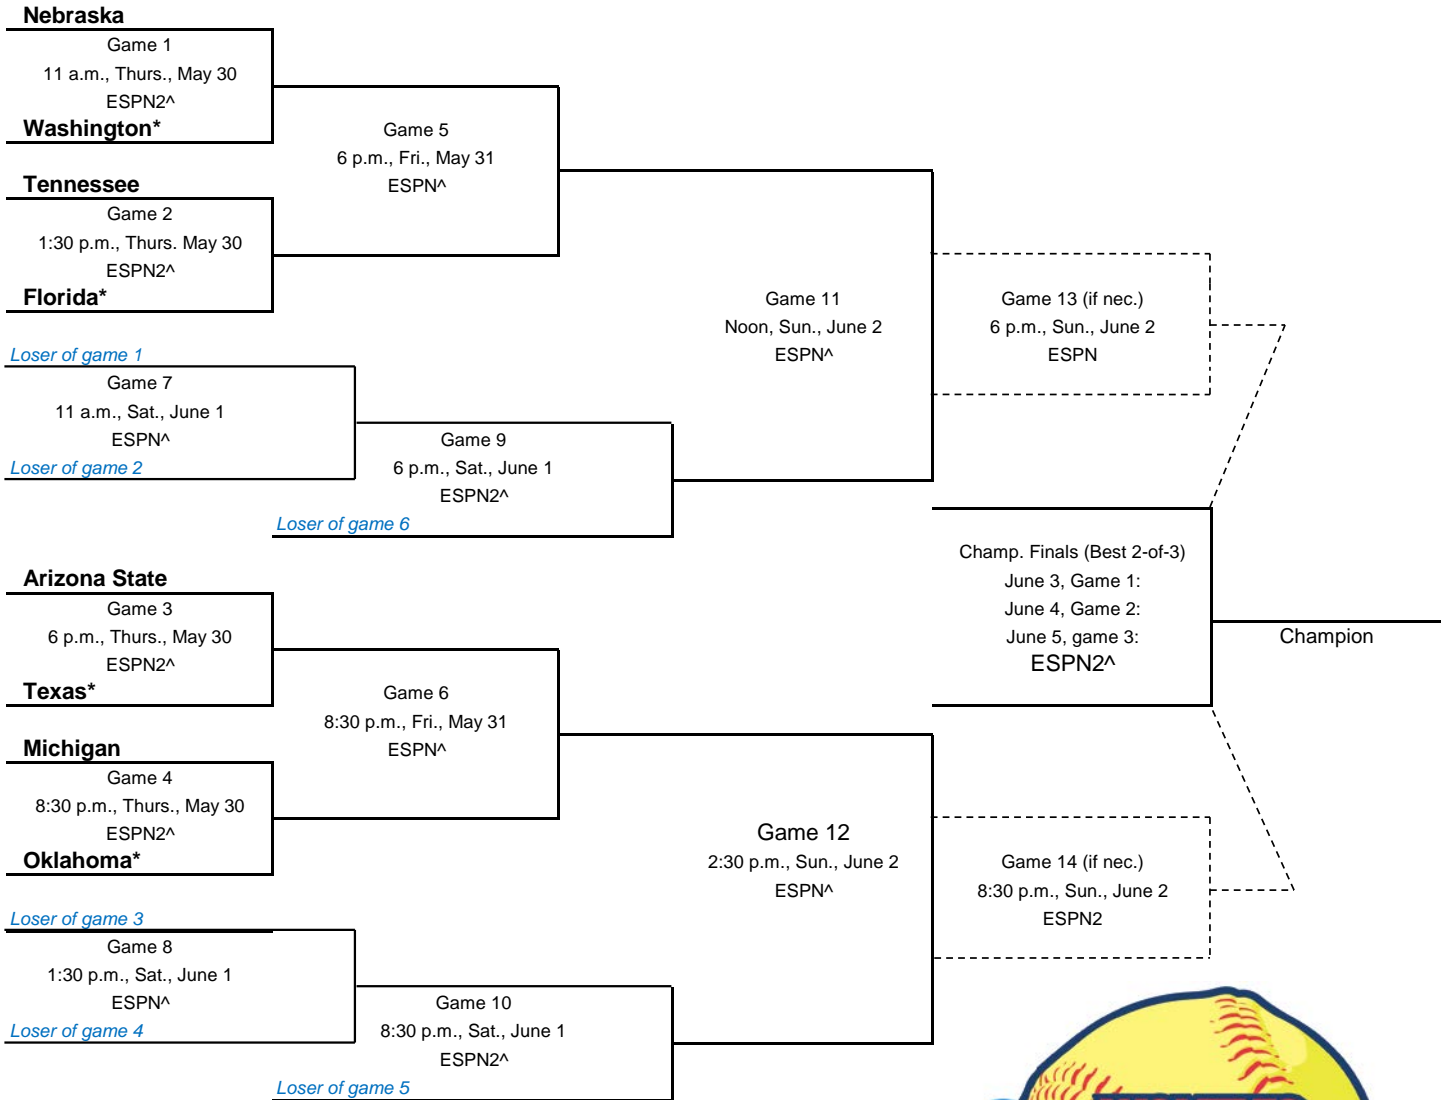

2013 NCAA Women's College World Series

***Home**

ALL TIMES LISTED ARE LOCAL (CENTRAL TIME)

*Denotes home team

^Denotes broadcast available on ESPN Mobile and ESPN3.com

All game played at ASA Hall of Fame Stadium in Oklahoma City, Oklahoma.

Bracket Notes:

1. If the winner of Game 9 defeats the winner of Game 5, the Game 13 is necessary.
2. If the winner of Game 10 defeats the winner of Game 6, then Game 14 is necessary.
3. If only 1 if necessary game is needed, it will be played at 6 p.m. on Sunday.