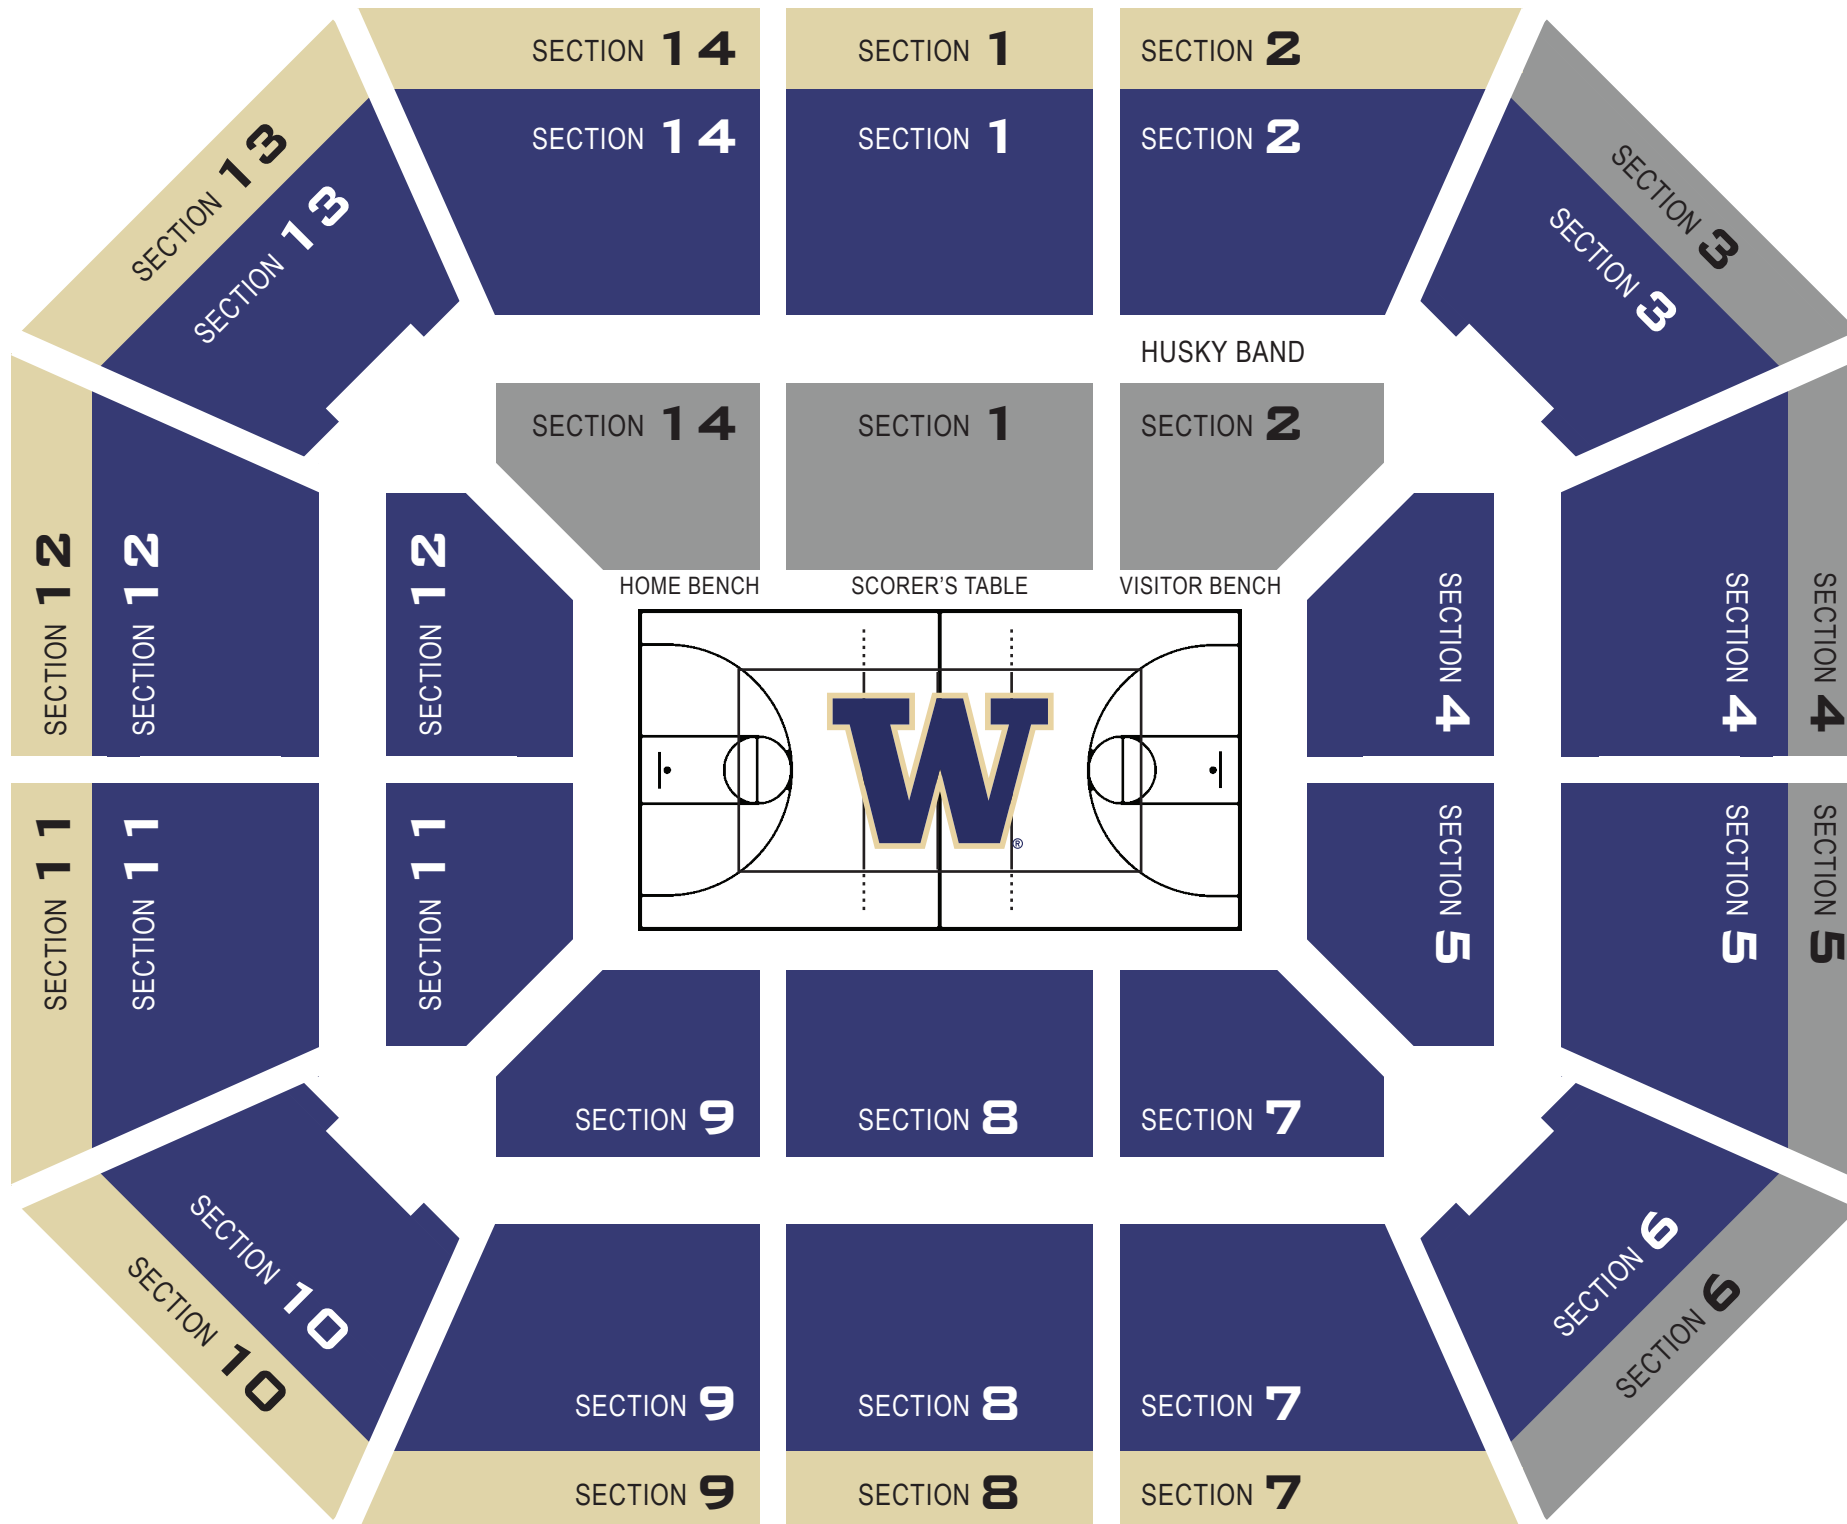

ALASKA AIRLINES ARENA

Hec Edmundson Pavilion • University of Washington

3780 Montlake Blvd. NE • Seattle, WA

**HUSKY
MEN'S
BASKETBALL**

**CHAIRBACK
SEATS &
BLEACHERS
W/ BACKS**

**RESERVED
BLEACHERS
W/O BACKS**