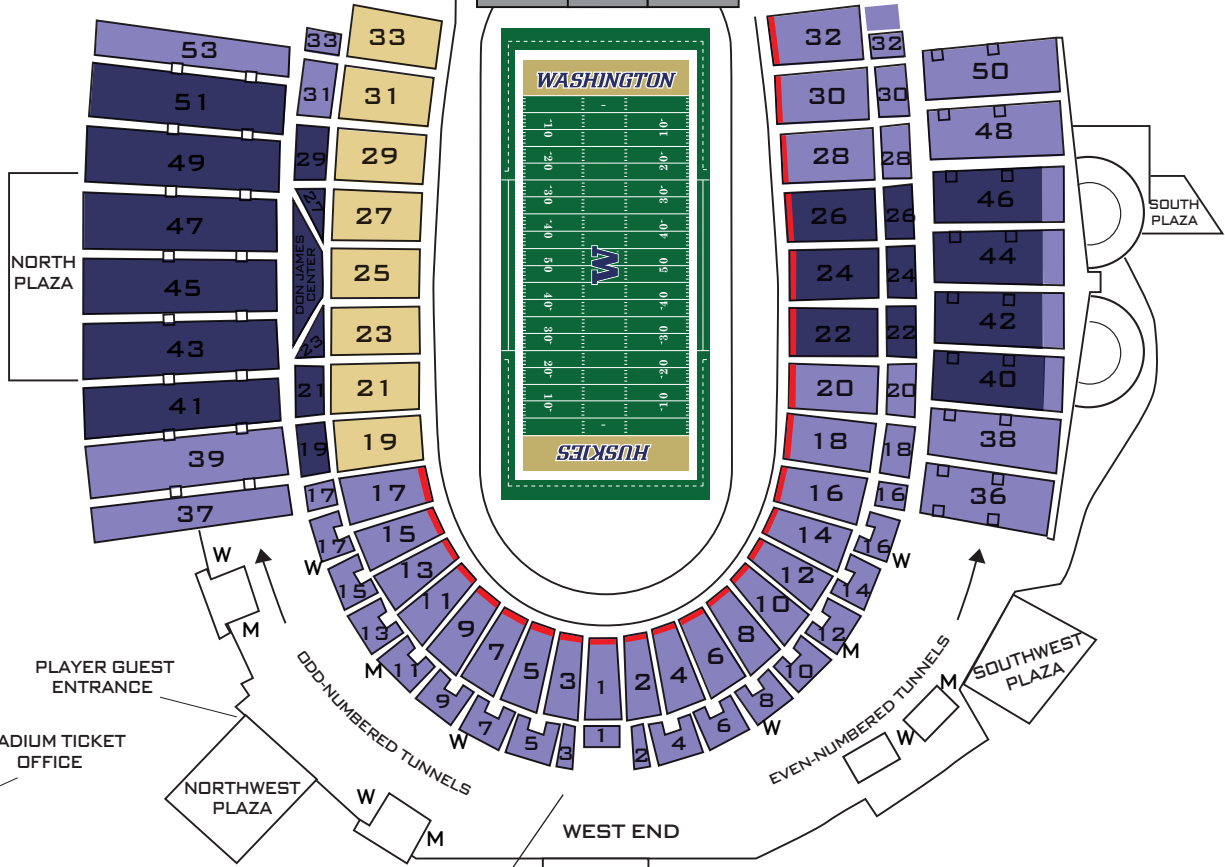

# HUSKY STADIUM

DEMPSEY INDOOR AND NORDSTROM TENNIS CENTER

EAST END

WATERFRONT ACTIVITIES CENTER AND BOAT MOORING

HUSKYTRON SCOREBOARD

NORTHEAST GATE

EAST END BLEACHERS

SOUTHEAST GATE

BANK OF AMERICA ARENA

SOUTH PLAZA

PLAYER GUEST ENTRANCE

HUSKY TEAM SHOP

STADIUM TICKET OFFICE

TICKET SALES

WILL CALL

ODD-NUMBERED TUNNELS

EVEN-NUMBERED TUNNELS

SOUTHWEST PLAZA

BANK OF AMERICA ARENA ENTRANCE

WEST END

WEST PLAZA

TICKET SALES INFO. BOOTH

MONTLAKE BOULEVARD

- SEATS WITH OBSTRUCTED VIEW
- NON-TYEE RESERVED SEATING
- TYEE CLUB SEATING
- STUDENT SECTION
- EAST END BLEACHERS