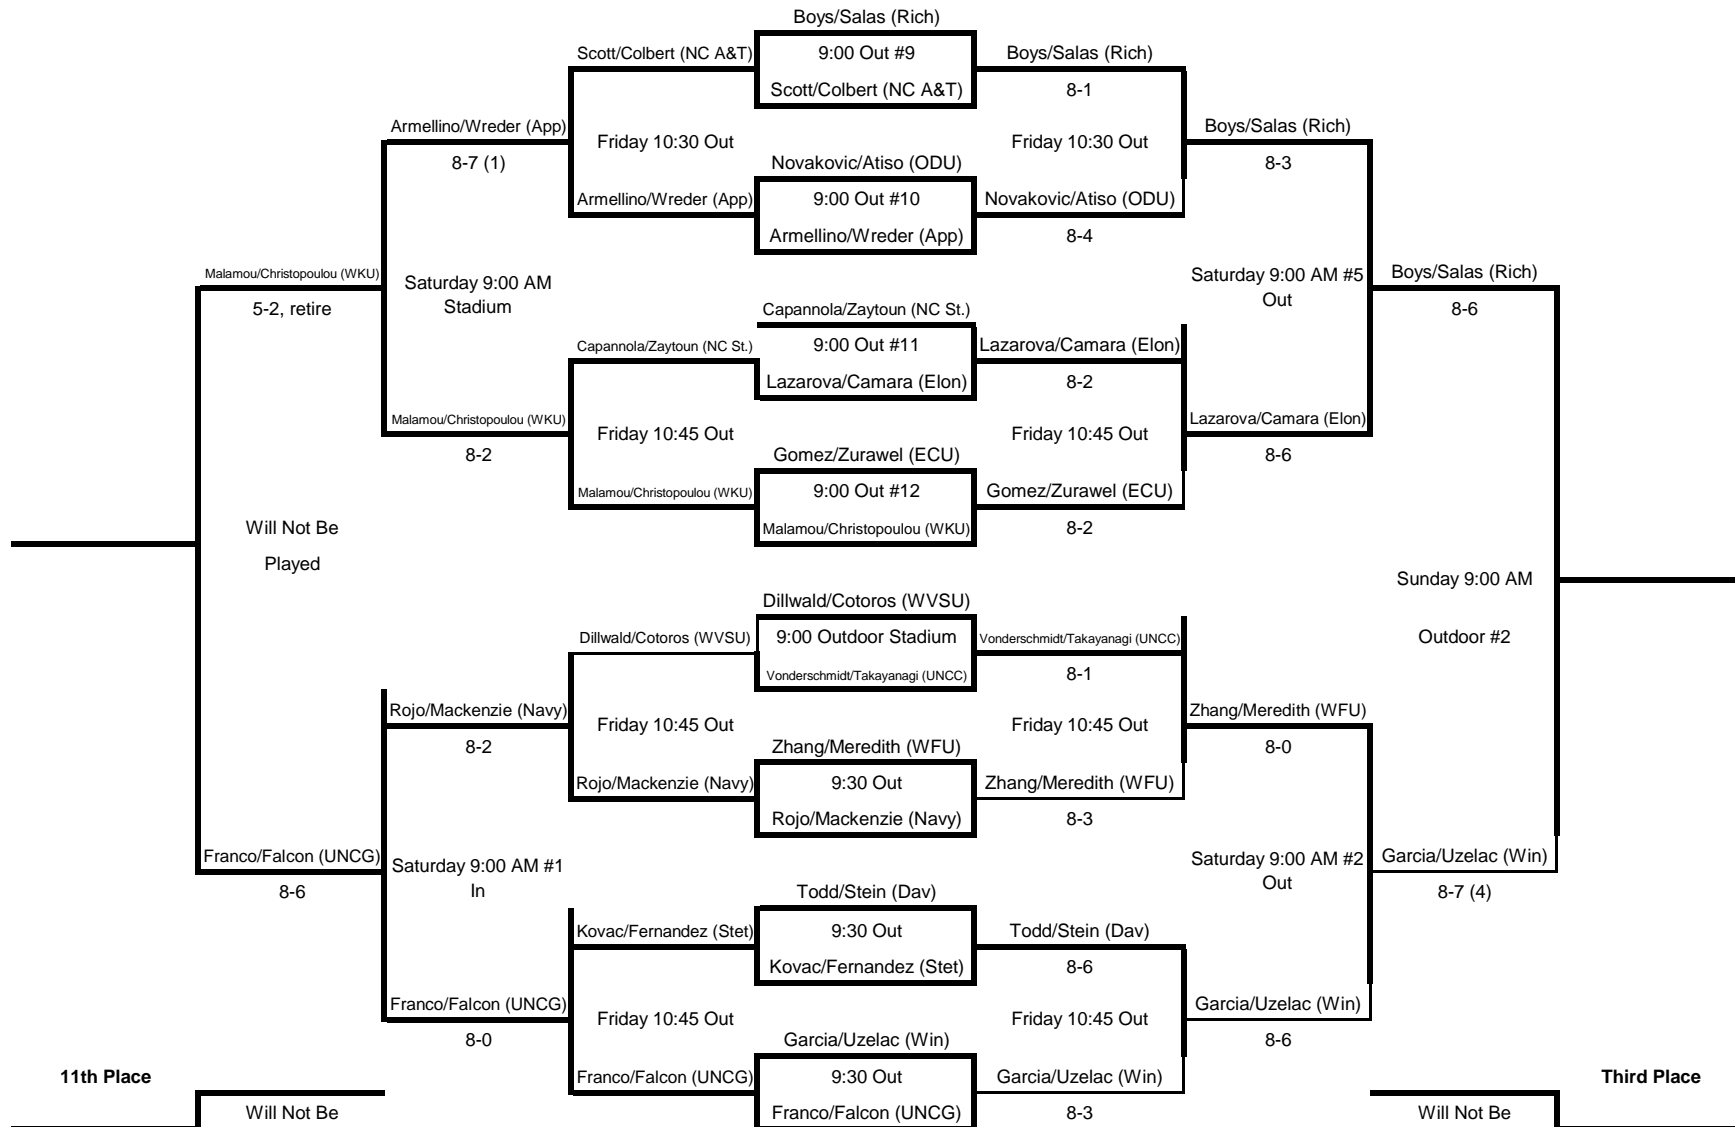

2014 WFU Fall Invite

October 3-5
Wake Forest Tennis Complex

B Doubles