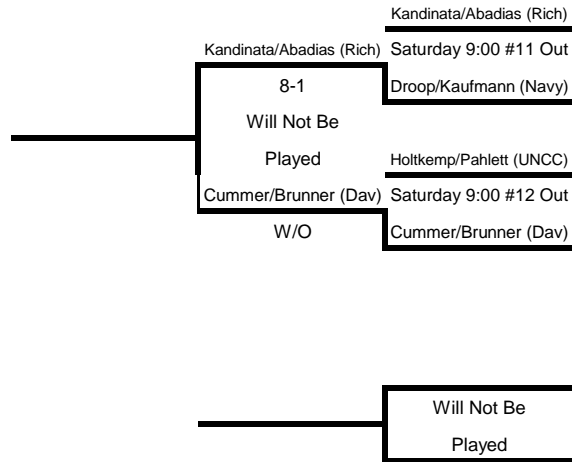

Saturday

Christine Johnson (WVSU) vs. Kayla Jefferson (NC A&T)
Summer Ralston (Navy) vs. Marissa Anthony (App)

Johnson - 2-6, 7-6 (10), 6-3
Anthony - 6-4, 3-6, 6-3

Sunday

Summer Ralston (Navy) vs. Kayla Jefferson (NC A&T)
Christine Johnson (WVSU) vs. Marissa Anthony (App)

Sunday 9:00 #1 In
Sunday 9:00 #2 In

Updated 10/4/2014
10:11 PM

2014 WFU Fall Invite

October 3-5
Wake Forest Tennis Complex

A Doubles

Updated 10/4/2014
10:11 PM

2014 WFU Fall Invite

October 3-5
Wake Forest Tennis Complex

A Doubles

13th Place Bracket

Fifth Place Bracket

Additional Doubles	Campbell/Franco (WVSU) vs. Cummer/Brunner (Dav)	Sunday 9:00 Outdoor #4
Additional Doubles	Phillips/Crofford (WKU) vs. Lepinay/Meregalli (Stet)	Sunday 9:00 Outdoor #5

2014 WFU Fall Invite

October 3-5
Wake Forest Tennis Complex

B Doubles

2014 WFU Fall Invite

October 3-5
Wake Forest Tennis Complex

Played

Played

B Doubles