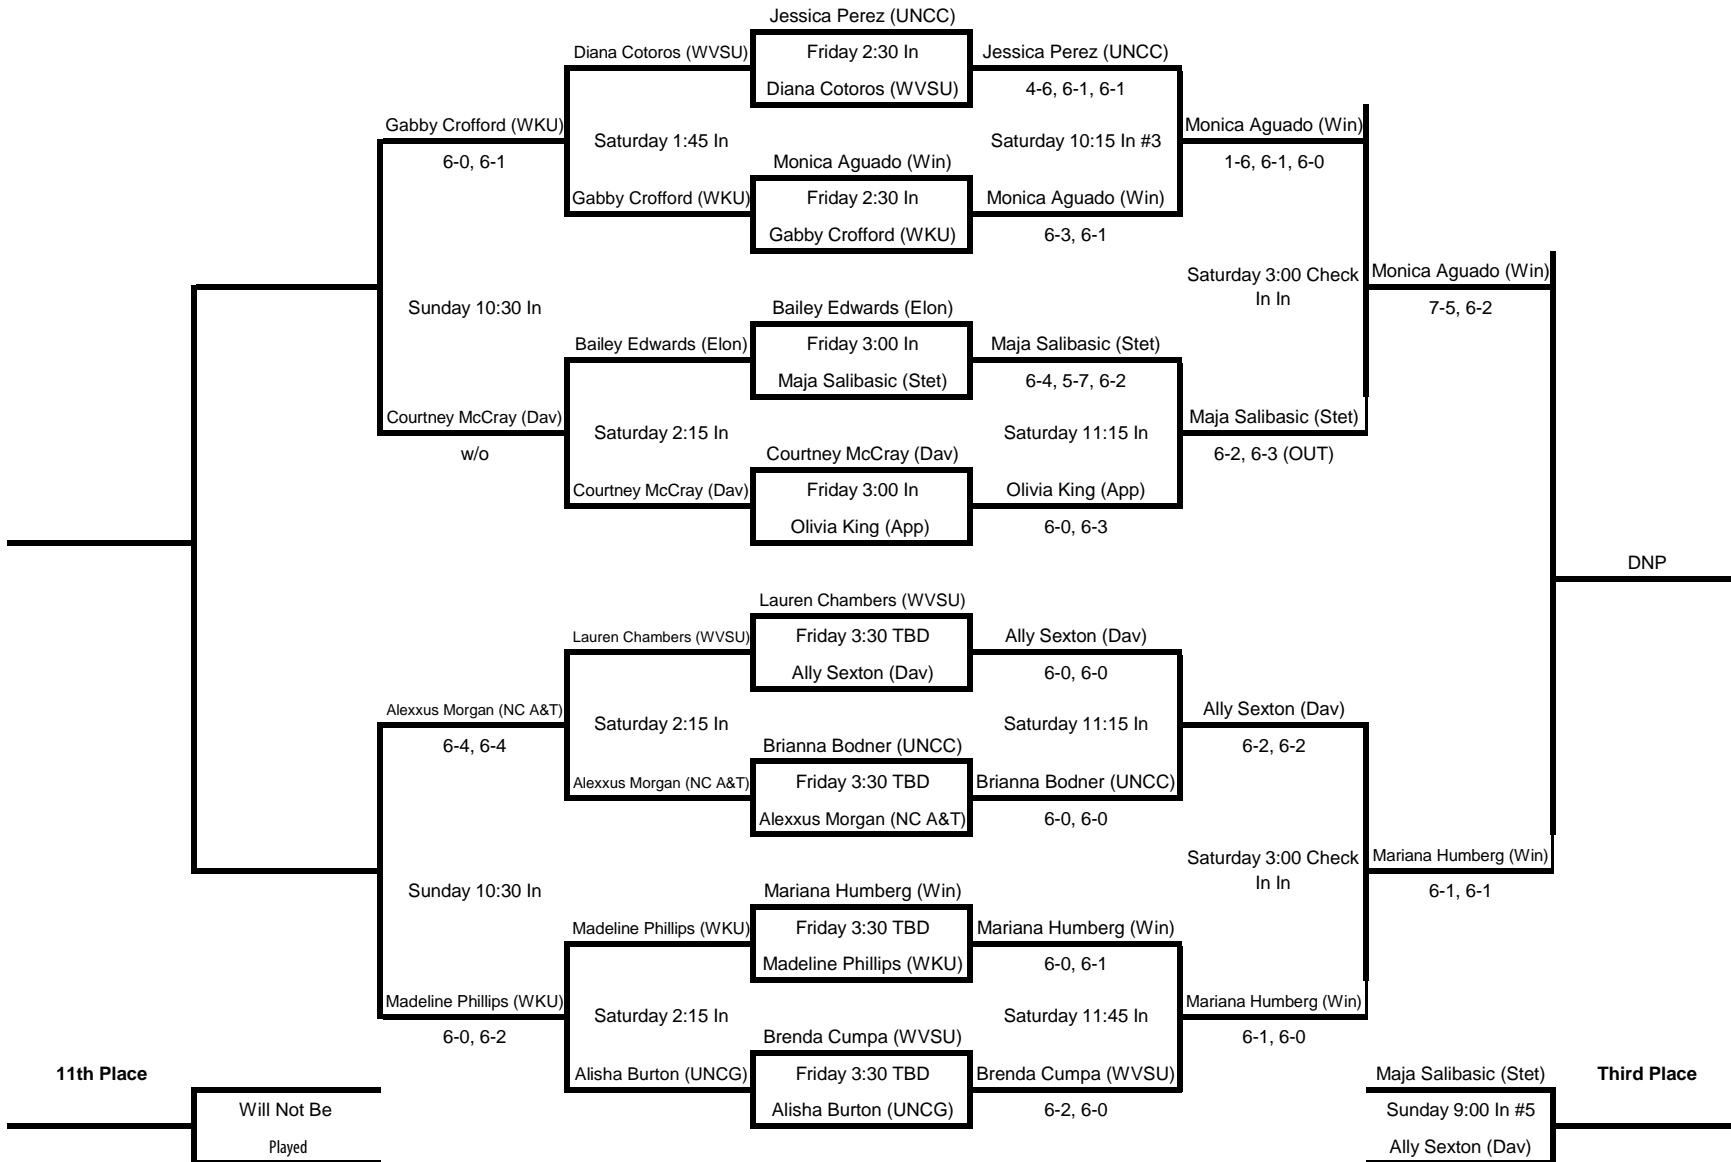

F SINGLES

13th Place Bracket

Fifth Place Bracket

15th Place Bracket

7th Place Bracket

2014 WFU Fall Invite

October 3-5
Wake Forest Tennis Complex

G SINGLES