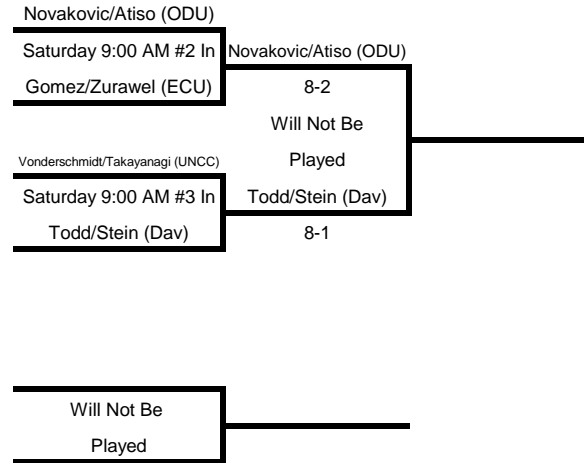

2014 WFU Fall Invite

October 3-5
Wake Forest Tennis Complex

B Doubles

2014 WFU Fall Invite

October 3-5
Wake Forest Tennis Complex

Played

Played

B Doubles

13th Place Bracket

Fifth Place Bracket

2014 WFU Fall Invite

October 3-5
Wake Forest Tennis Complex

C Doubles

2014 WFU Fall Invite

October 3-5
Wake Forest Tennis Complex

Will Not Be Played