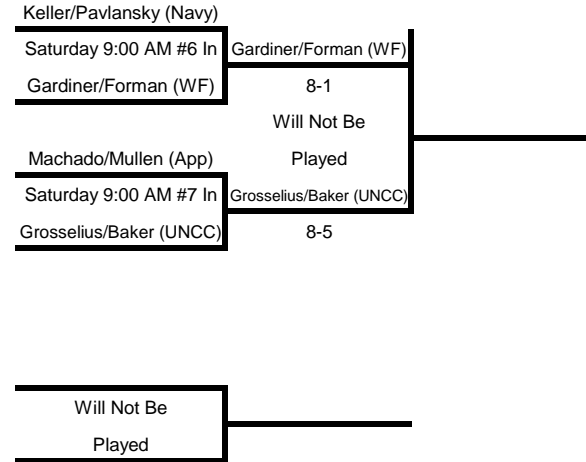

13th Place Bracket

Fifth Place Bracket

2014 WFU Fall Invite

October 3-5
Wake Forest Tennis Complex

C Doubles

2014 WFU Fall Invite

October 3-5
Wake Forest Tennis Complex

Will Not Be Played

Lucas/Liddell (Elon)

8-1

Will Not Be Played

C Doubles

13th Place Bracket

Fifth Place Bracket

D Doubles

7th Place Bracket

Third Place Bracket