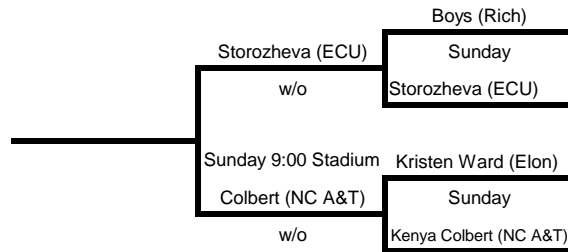

Possible Additional Match Alice Garcia (Win) vs. ????

2014 WFU Fall Invite

October 3-5
Wake Forest Tennis Complex

B SINGLES

2014 WFU Fall Invite

October 3-5
Wake Forest Tennis Complex

B SINGLES

13th Place Bracket