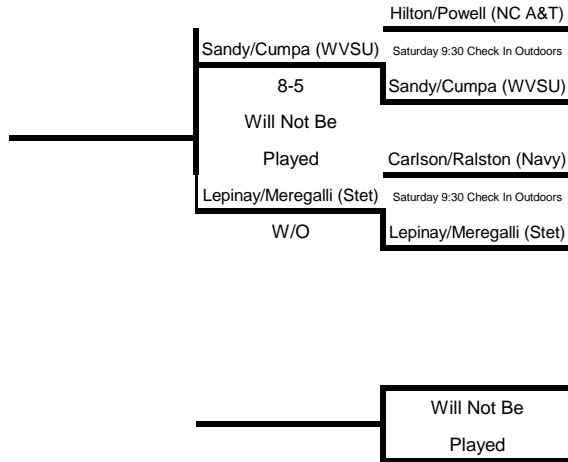

2014 WFU Fall Invite

October 3-5
Wake Forest Tennis Complex

B Doubles

2014 WFU Fall Invite

October 3-5
Wake Forest Tennis Complex

Played

Played

B Doubles

13th Place Bracket

Fifth Place Bracket

2014 WFU Fall Invite

October 3-5
Wake Forest Tennis Complex

C Doubles

2014 WFU Fall Invite

October 3-5
Wake Forest Tennis Complex

Will Not Be Played

Lucas/Liddell (Elon)

8-1

Will Not Be Played

C Doubles

13th Place Bracket

Fifth Place Bracket

D Doubles

7th Place Bracket