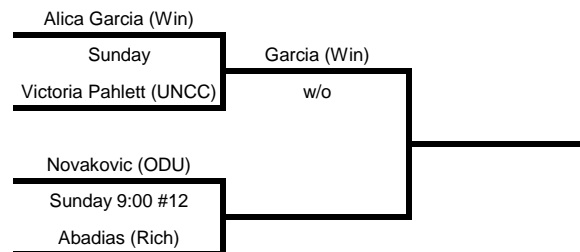

Fifth Place Bracket