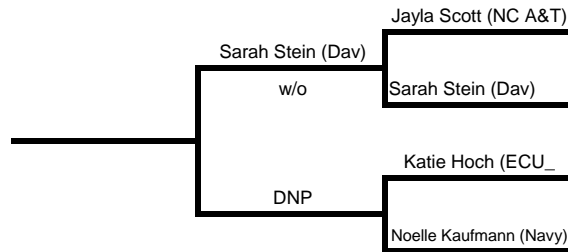

D SINGLES

2014 WFU Fall Invite

October 3-5
Wake Forest Tennis Complex

D SINGLES

13th Place Bracket

Fifth Place Bracket

15th Place Bracket

7th Place Bracket