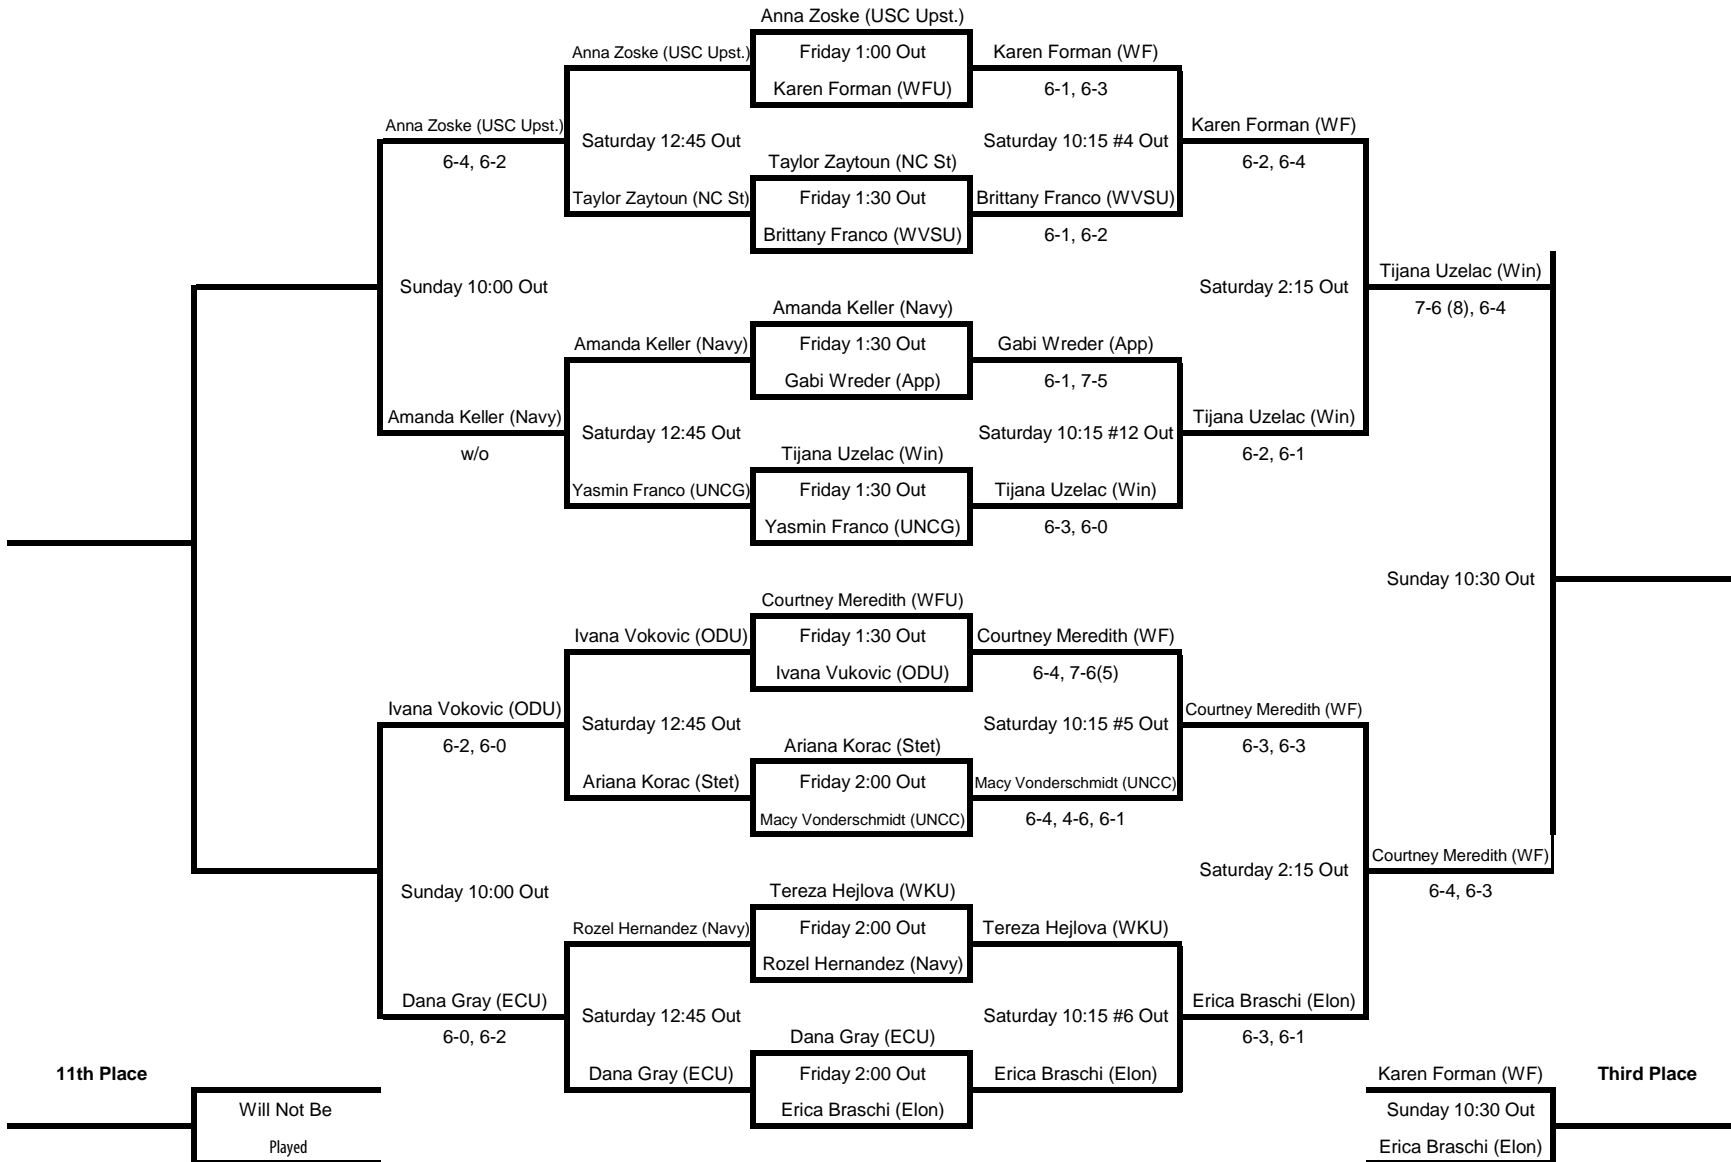

Fifth Place Bracket

15th Place Bracket

7th Place Bracket

Additional Match Lazarova (Elon) vs. Humberg (Win) Sunday 10:00 Out

2014 WFU Fall Invite

October 3-5
Wake Forest Tennis Complex

C SINGLES

2014 WFU Fall Invite