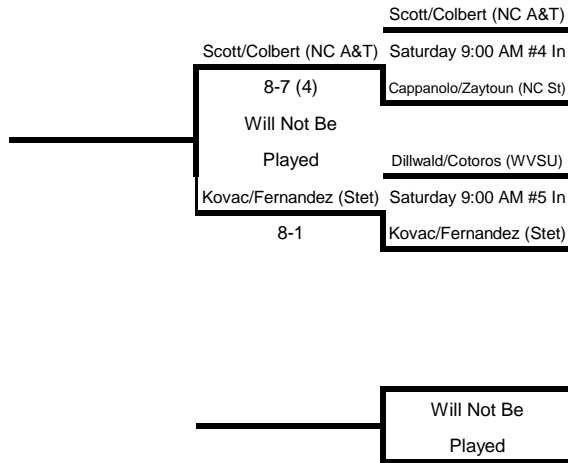

A Doubles

13th Place Bracket

Fifth Place Bracket

Additional Doubles	Campbell/Franco (WVSU) vs. Cummer/Brunner (Dav)	Sunday 9:00 Outdoor #4
Additional Doubles	Phillips/Crofford (WKU) vs. Lepinay/Meregalli (Stet)	Sunday 9:00 Outdoor #5

2014 WFU Fall Invite

October 3-5
Wake Forest Tennis Complex

B Doubles

2014 WFU Fall Invite

October 3-5
Wake Forest Tennis Complex

Played

Played

B Doubles

13th Place Bracket

Fifth Place Bracket

2014 WFU Fall Invite

October 3-5
Wake Forest Tennis Complex

C Doubles

2014 WFU Fall Invite

October 3-5
Wake Forest Tennis Complex

Will Not Be Played

Lucas/Liddell (Elon)

8-1

Will Not Be Played

C Doubles

13th Place Bracket

Fifth Place Bracket

D Doubles

7th Place Bracket