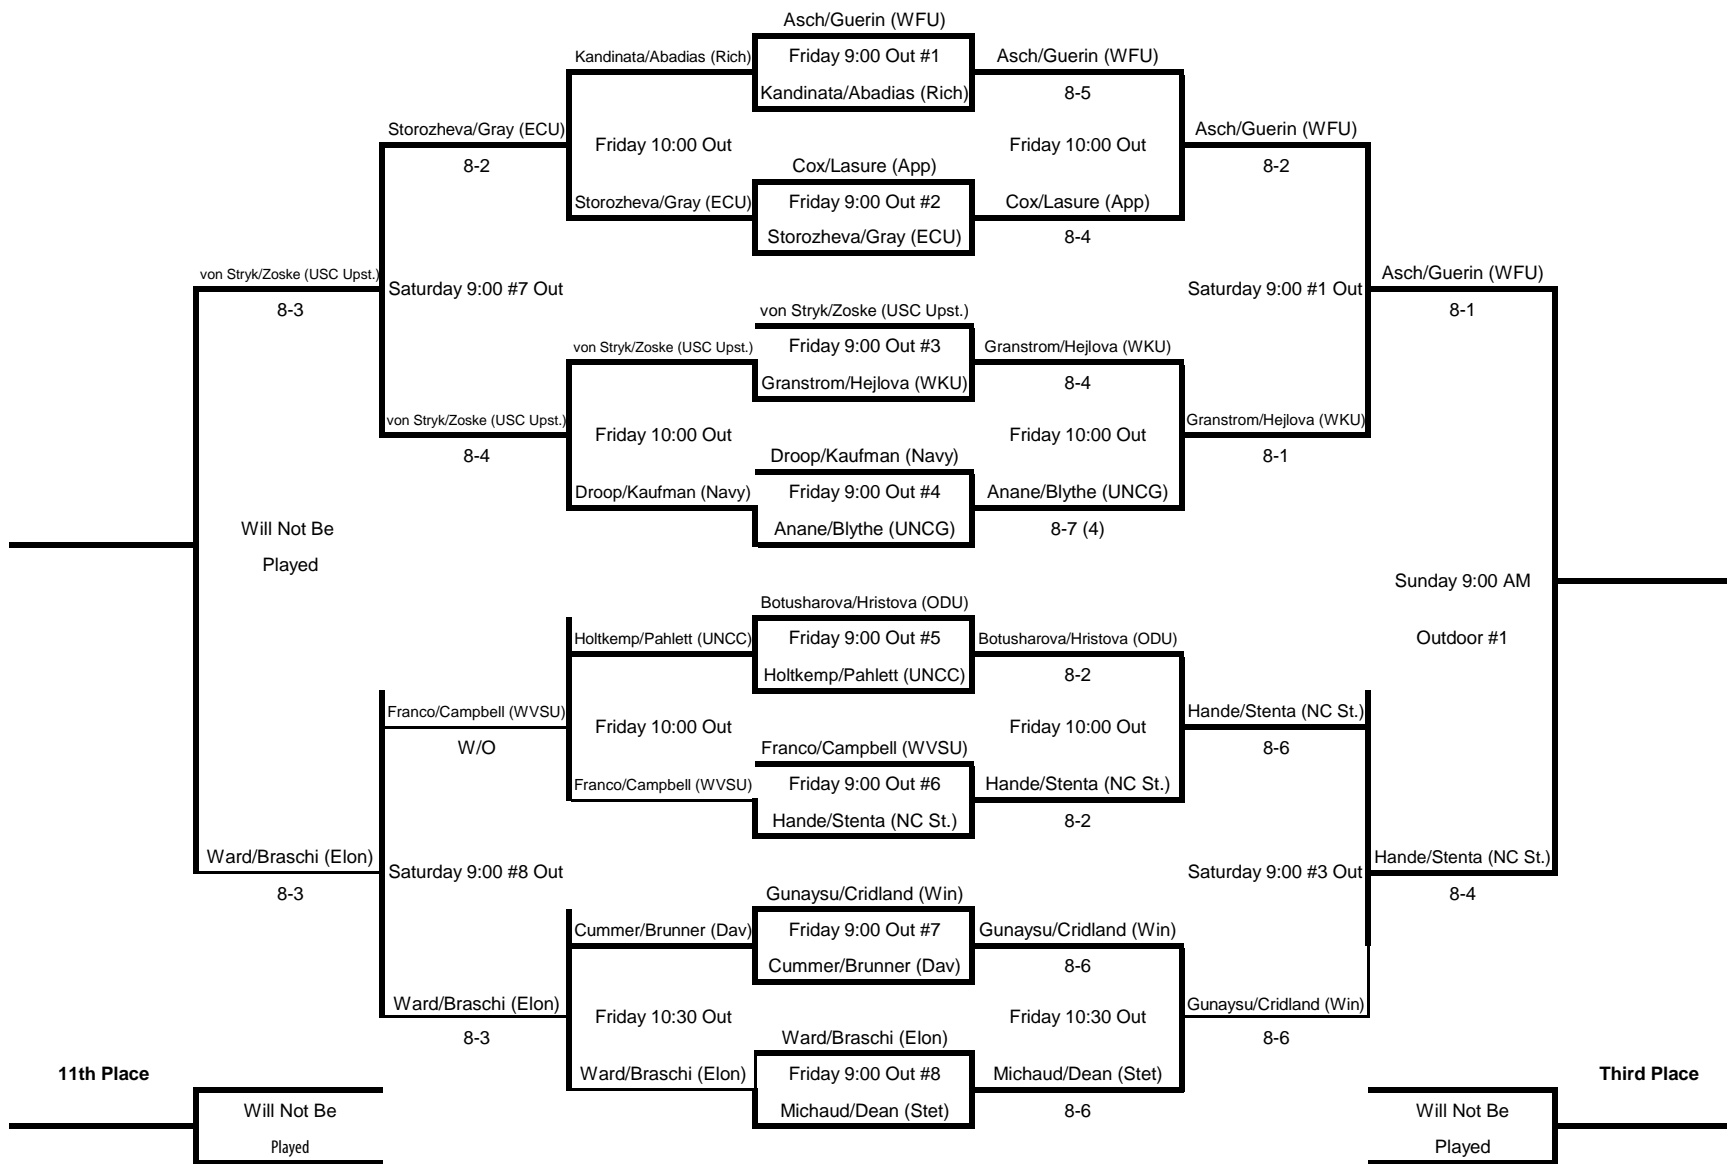

Sunday 9:00 #1 In
Sunday 9:00 #2 In

Updated 10/4/2014
10:11 PM

2014 WFU Fall Invite

October 3-5
Wake Forest Tennis Complex

A Doubles

Updated 10/4/2014
10:11 PM

2014 WFU Fall Invite

October 3-5
Wake Forest Tennis Complex