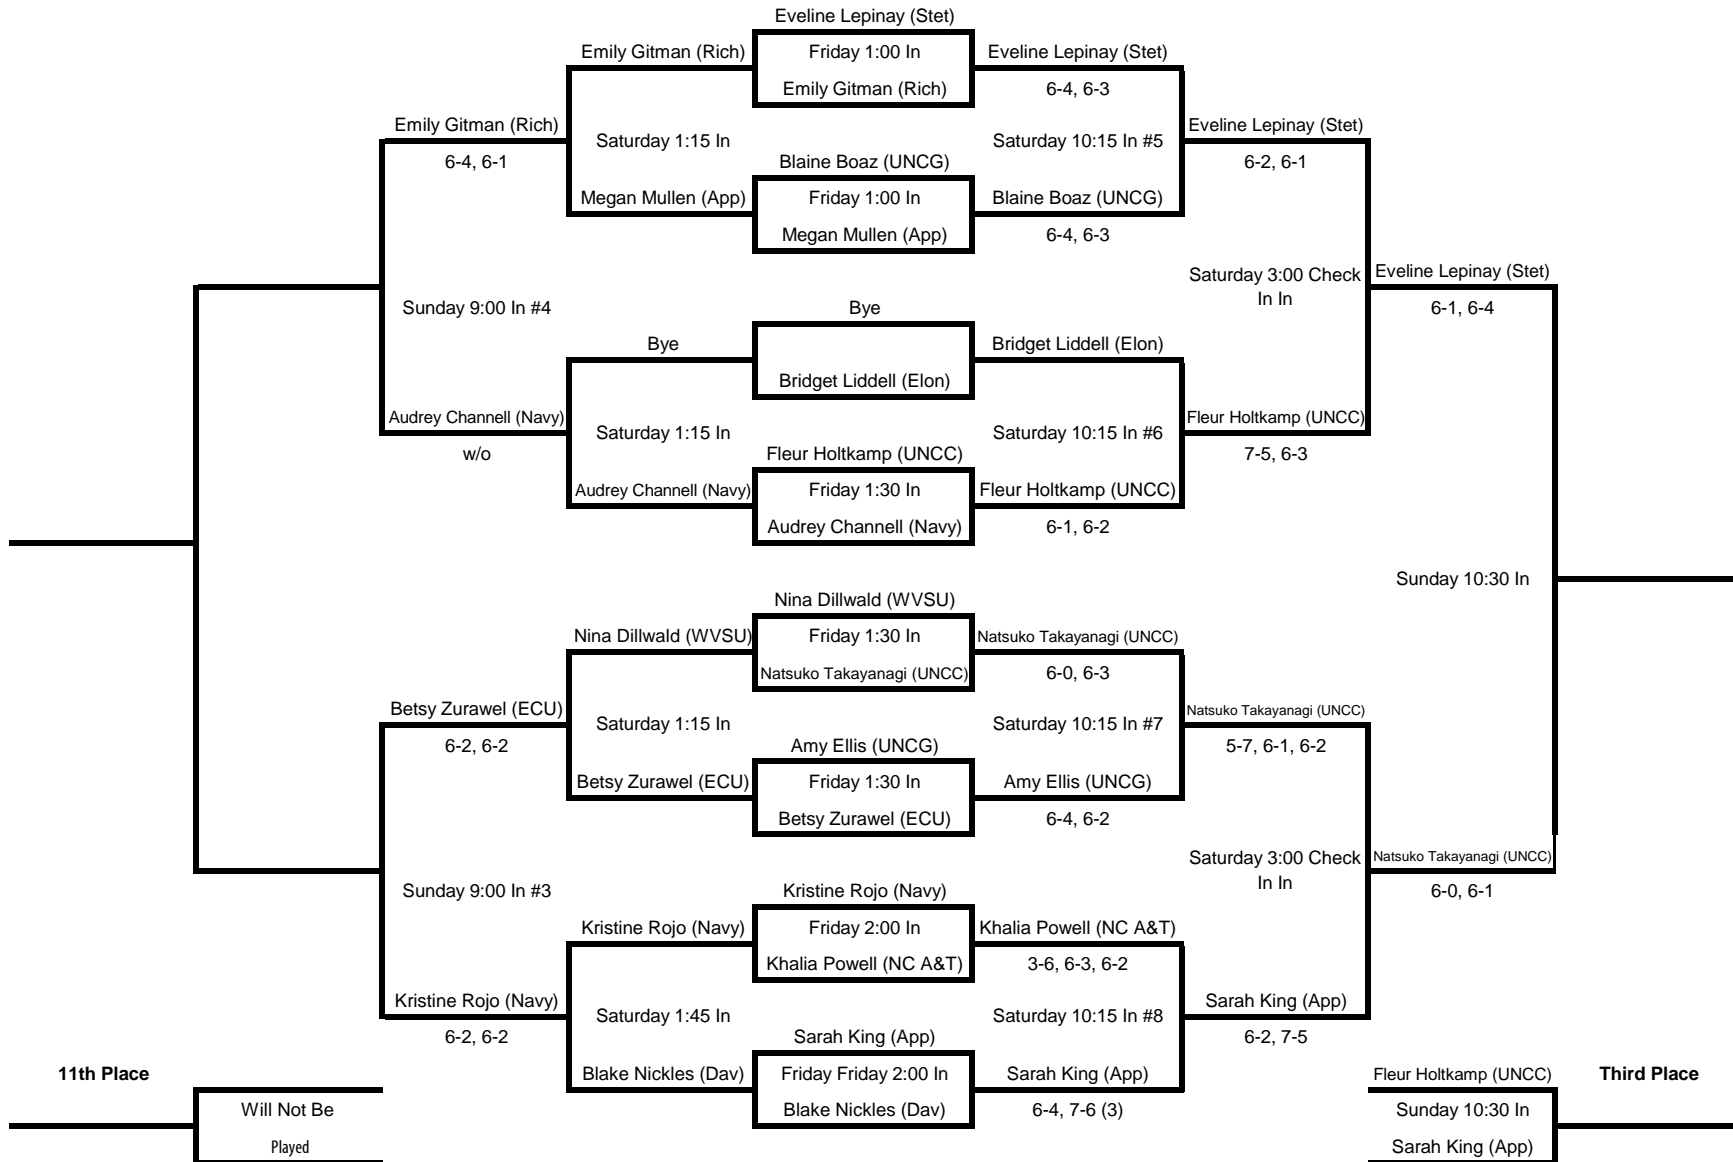

Fifth Place Bracket

15th Place Bracket

7th Place Bracket

2014 WFU Fall Invite

October 3-5
Wake Forest Tennis Complex

F SINGLES

2014 WFU Fall Invite

October 3-5
Wake Forest Tennis Complex