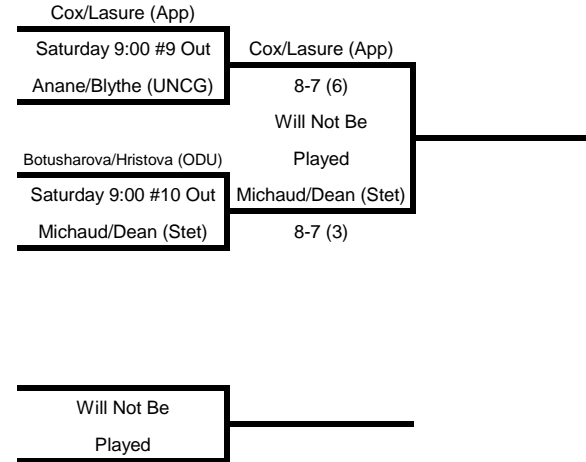

Fifth Place Bracket

Additional Doubles	Campbell/Franco (WVSU) vs. Cummer/Brunner (Dav)	Sunday 9:00 Outdoor #4
Additional Doubles	Phillips/Crofford (WKU) vs. Lepinay/Meregalli (Stet)	Sunday 9:00 Outdoor #5