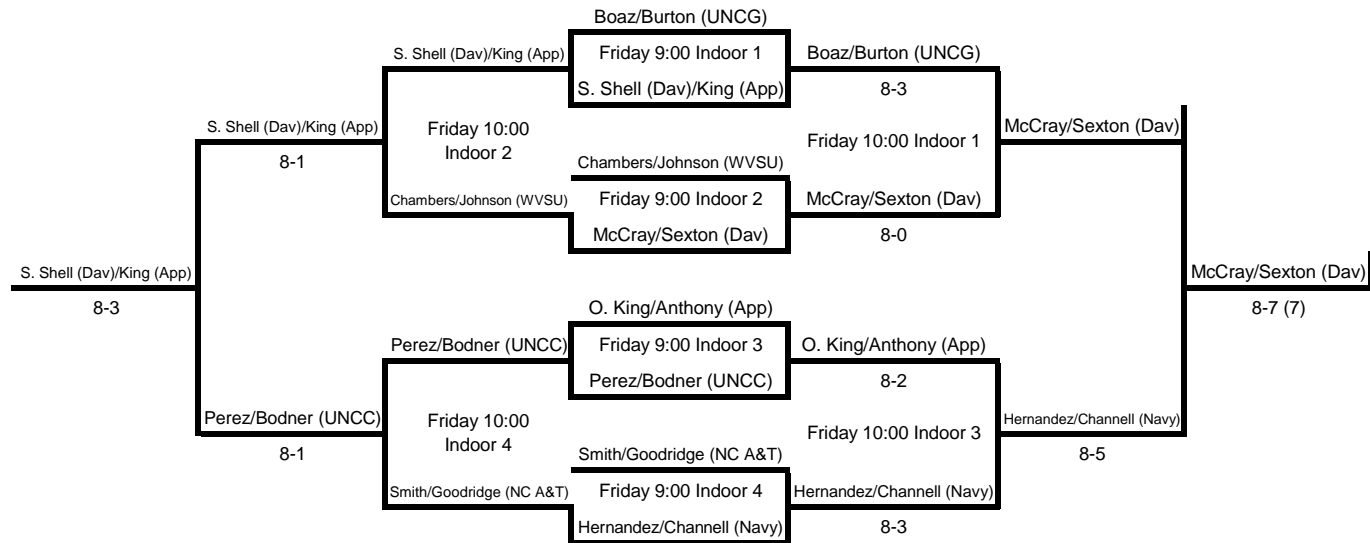

13th Place Bracket

Fifth Place Bracket

2014 WFU Fall Invite

October 3-5
Wake Forest Tennis Complex

C Doubles

2014 WFU Fall Invite

October 3-5
Wake Forest Tennis Complex

Will Not Be Played

Lucas/Liddell (Elon)

8-1

Will Not Be Played

C Doubles

13th Place Bracket

Fifth Place Bracket

D Doubles

7th Place Bracket

Third Place Bracket