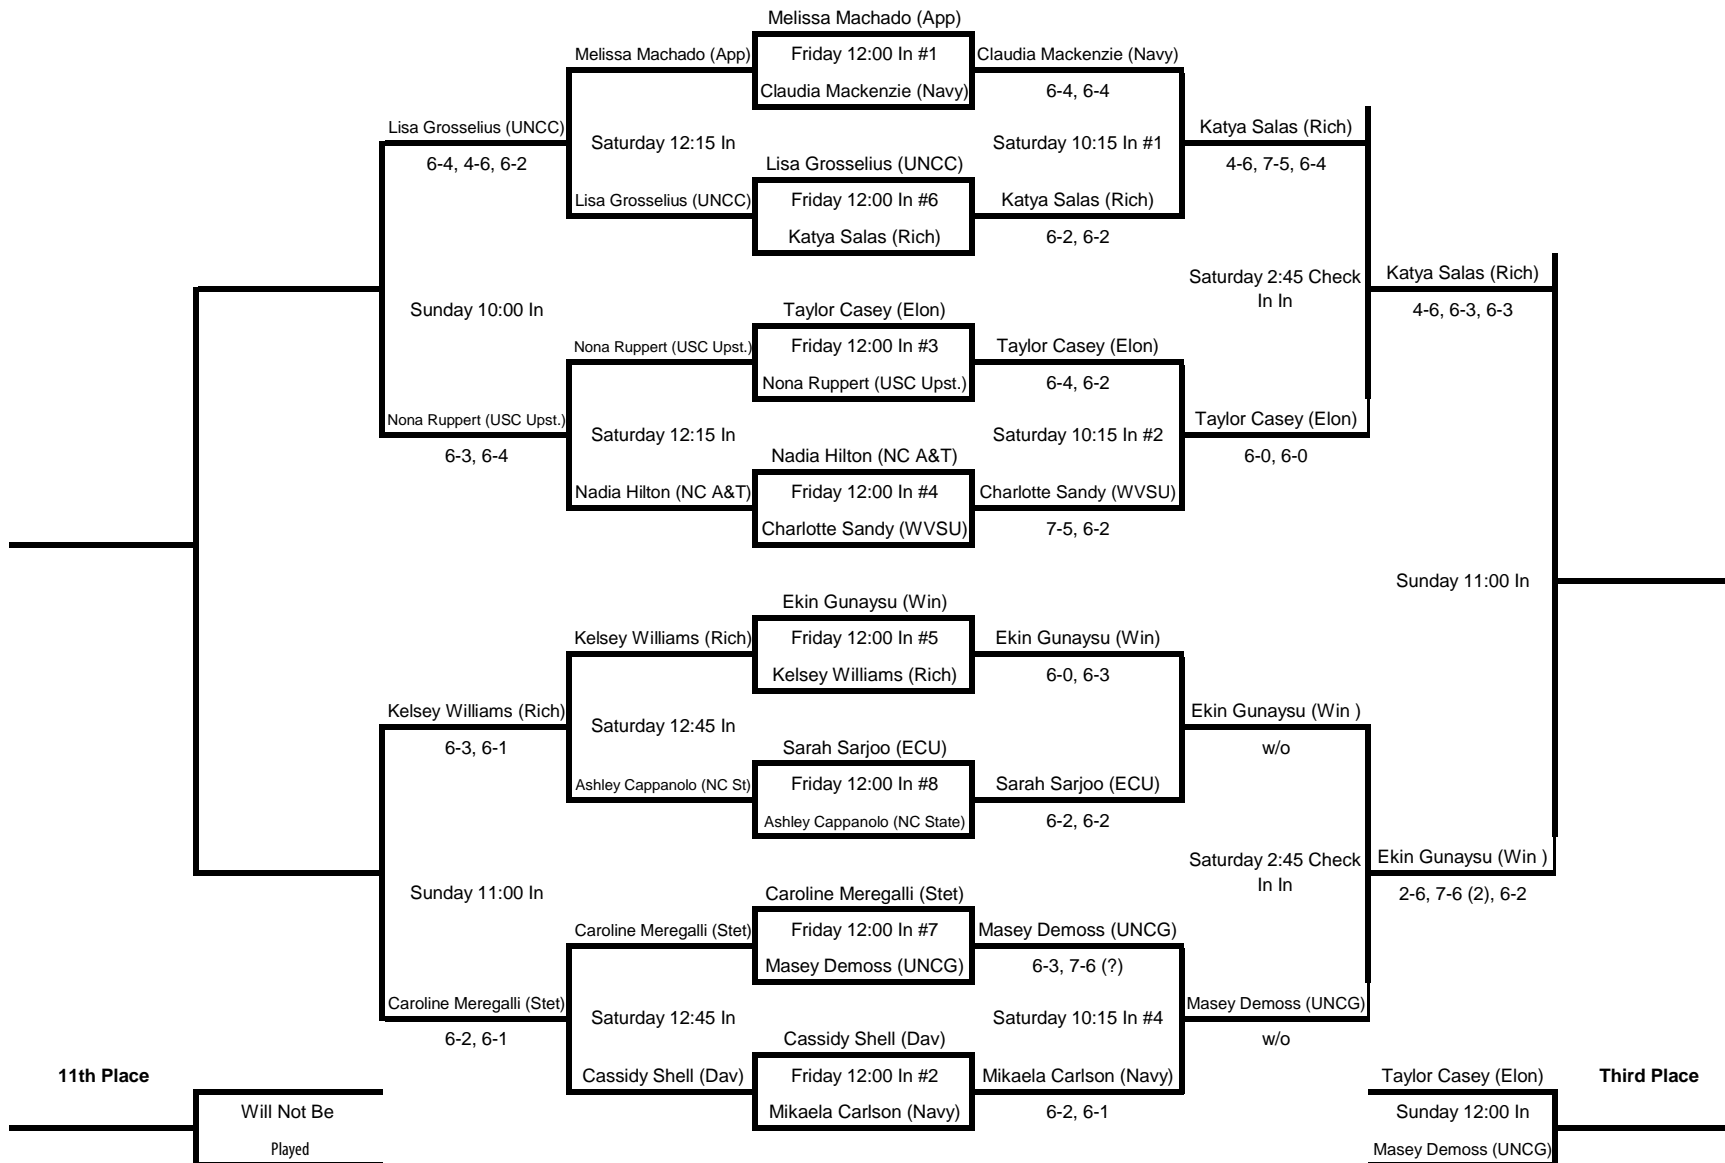

2014 WFU Fall Invite

October 3-5
Wake Forest Tennis Complex

E SINGLES

Updated 10/4/2014
10:11 PM