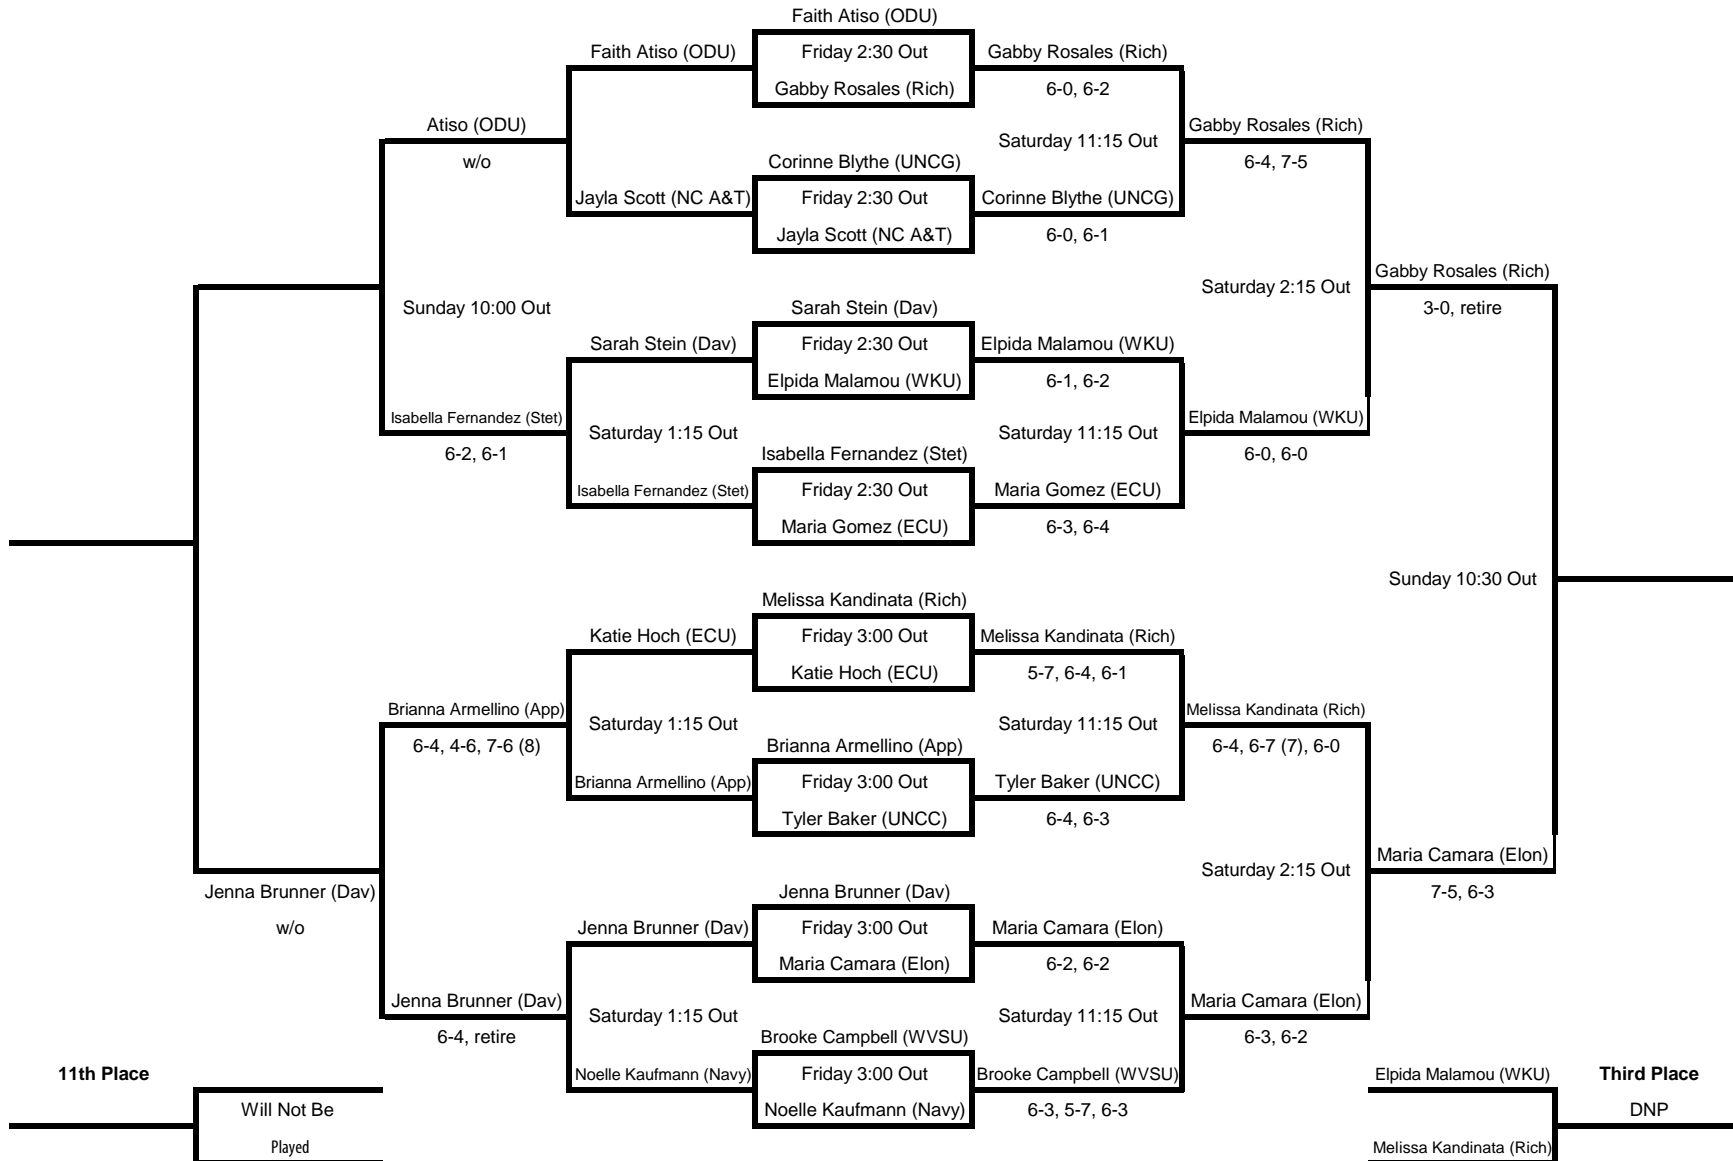

2014 WFU Fall Invite

October 3-5
Wake Forest Tennis Complex

D SINGLES