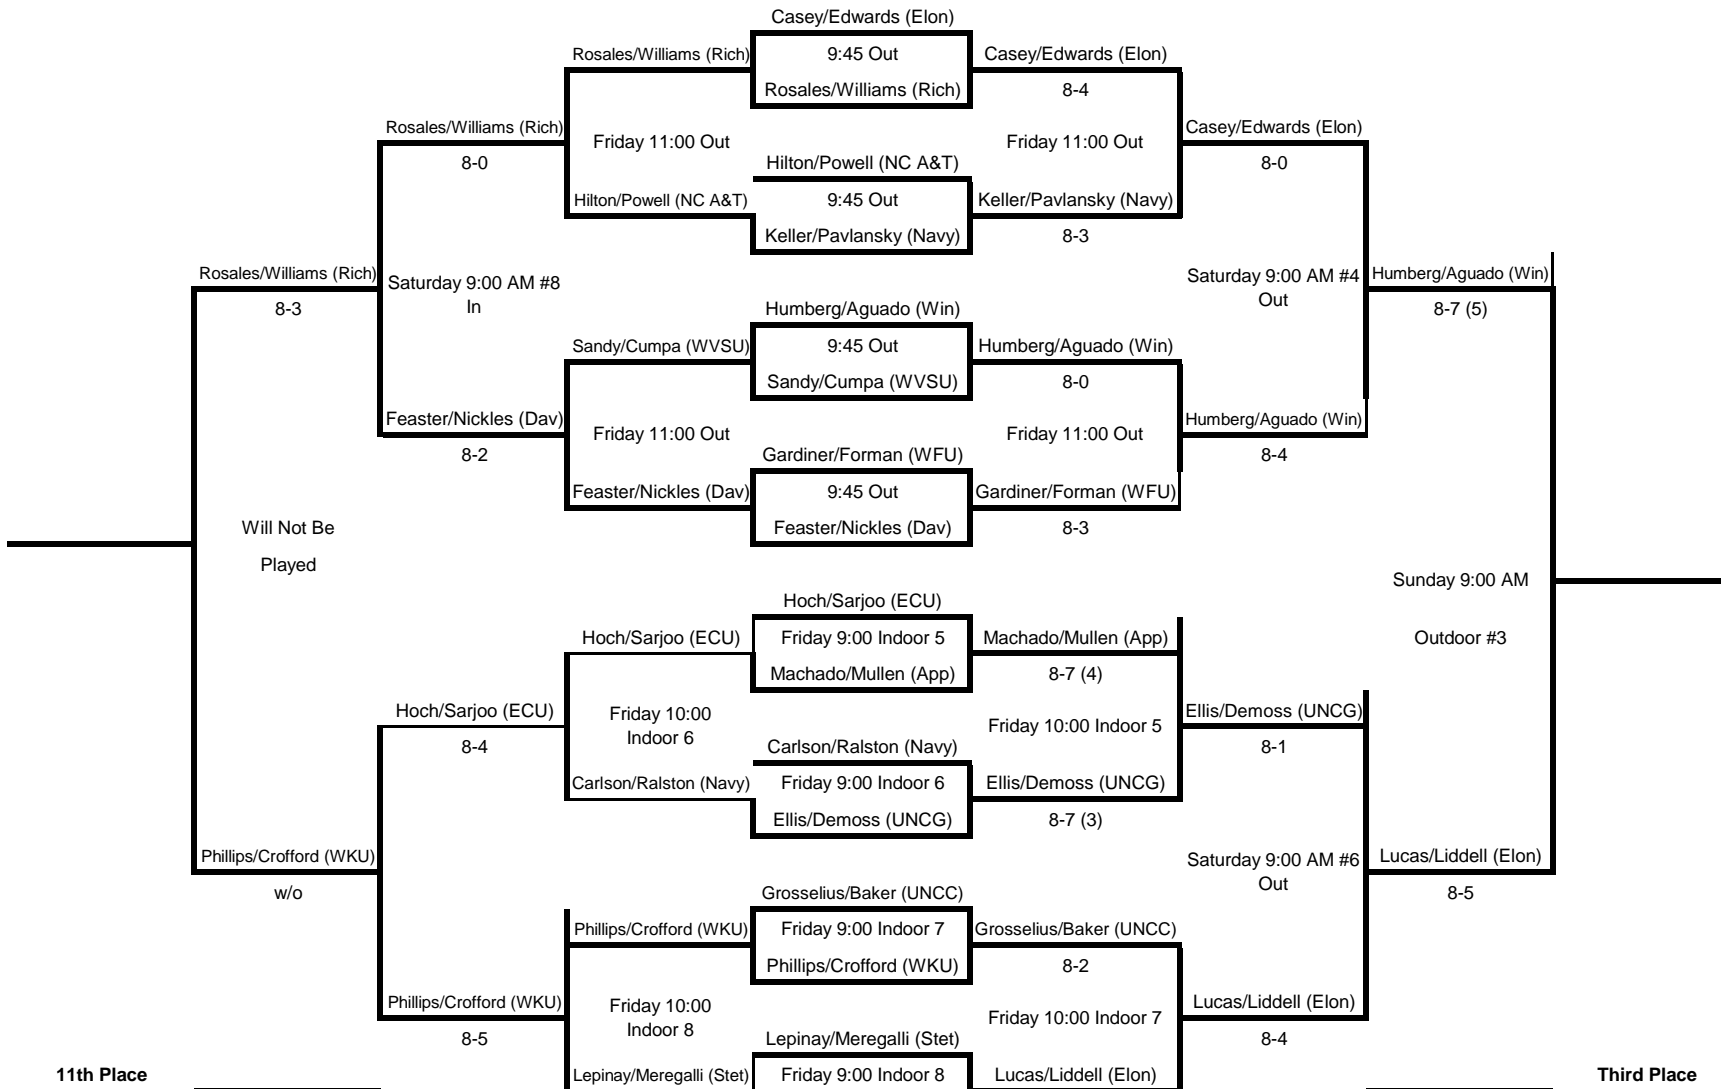

13th Place Bracket

Fifth Place Bracket

2014 WFU Fall Invite

October 3-5
Wake Forest Tennis Complex

C Doubles

2014 WFU Fall Invite

October 3-5
Wake Forest Tennis Complex

Will Not Be Played