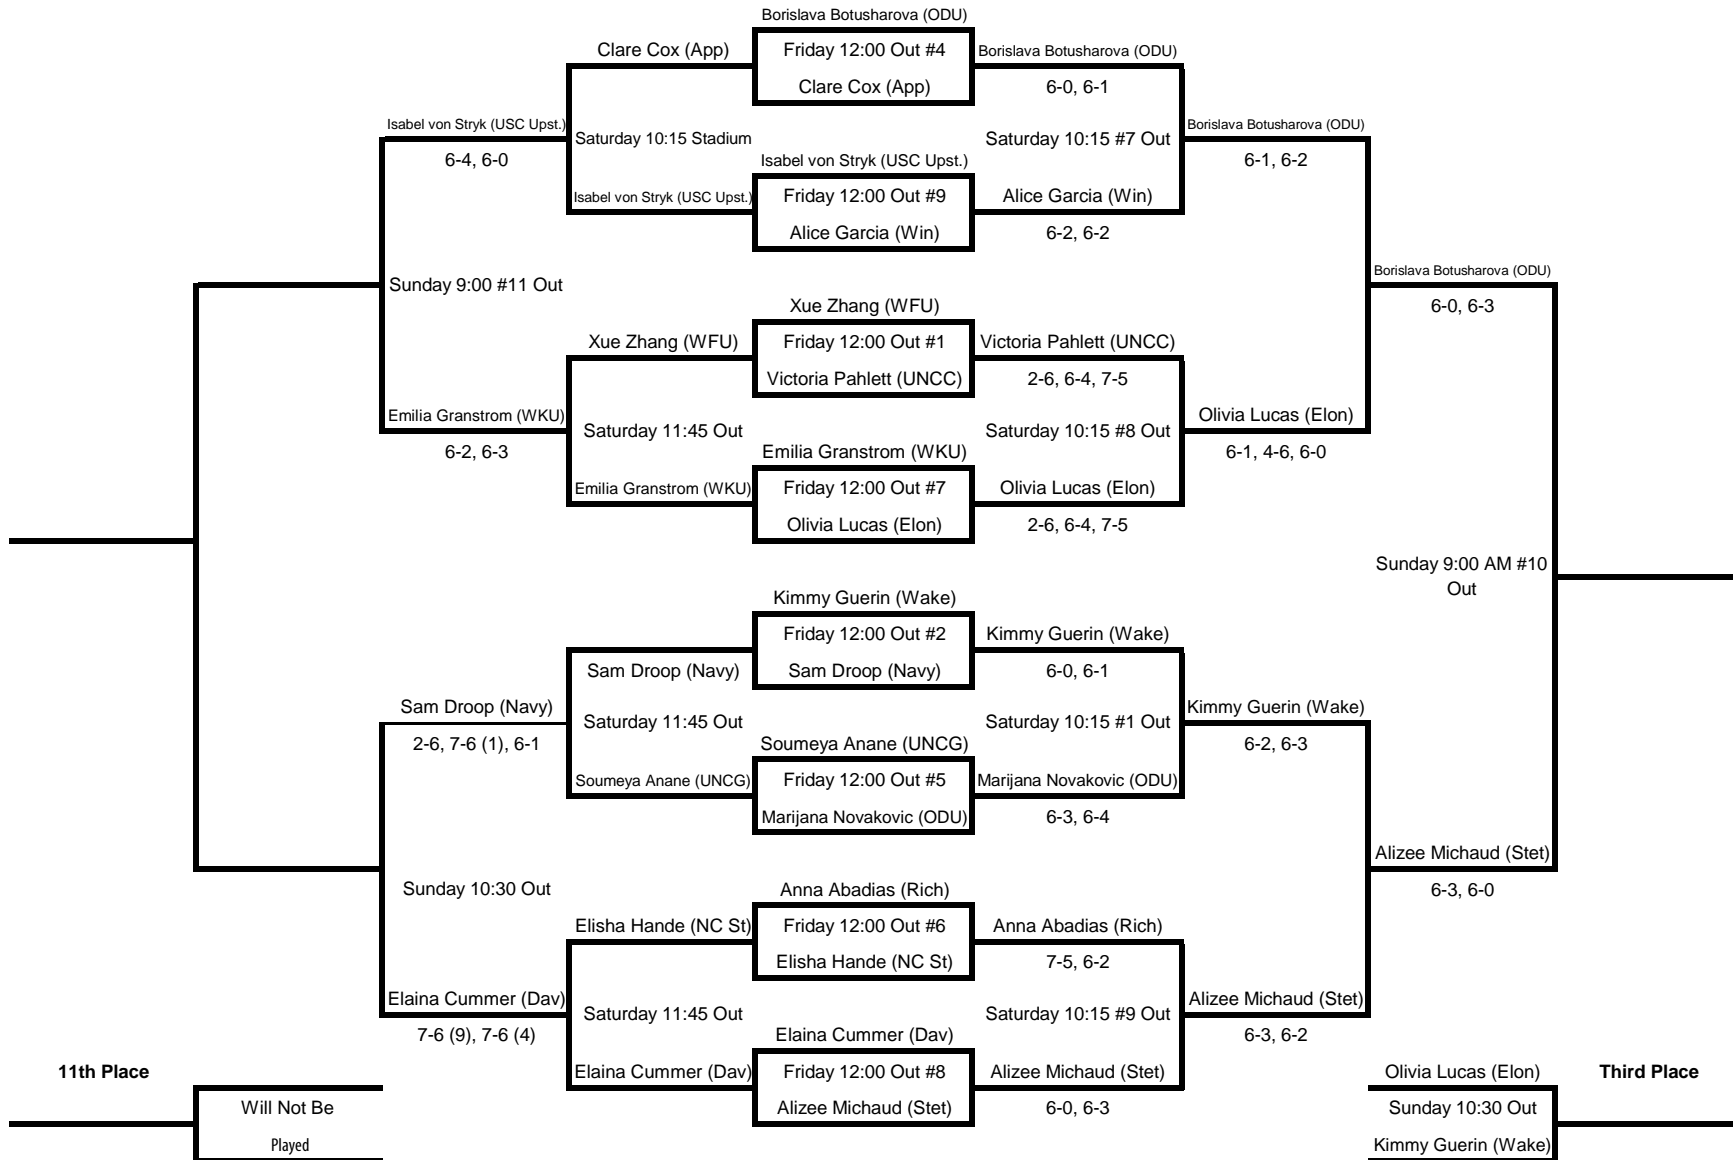

2014 WFU Fall Invite

October 3-5
Wake Forest Tennis Complex

A SINGLES

Updated 10/4/2014
10:11 PM