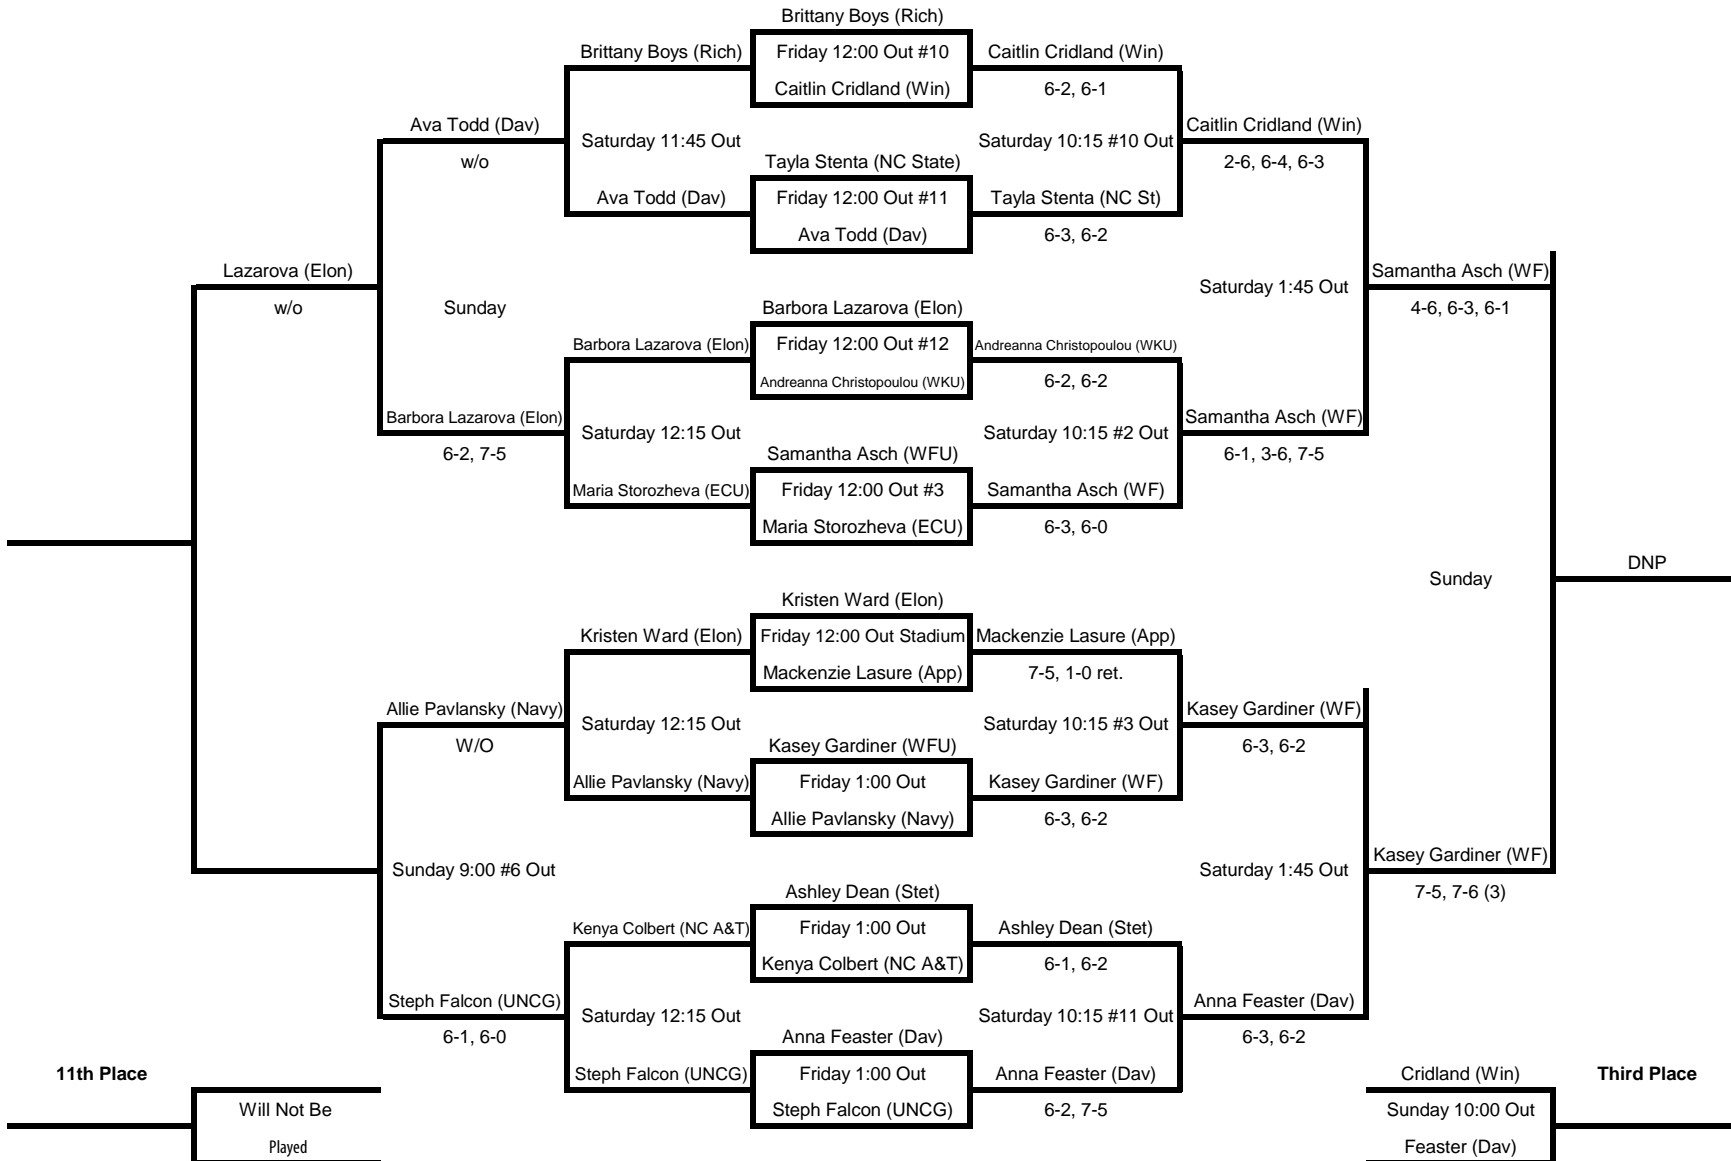

2014 WFU Fall Invite

October 3-5
Wake Forest Tennis Complex

B SINGLES