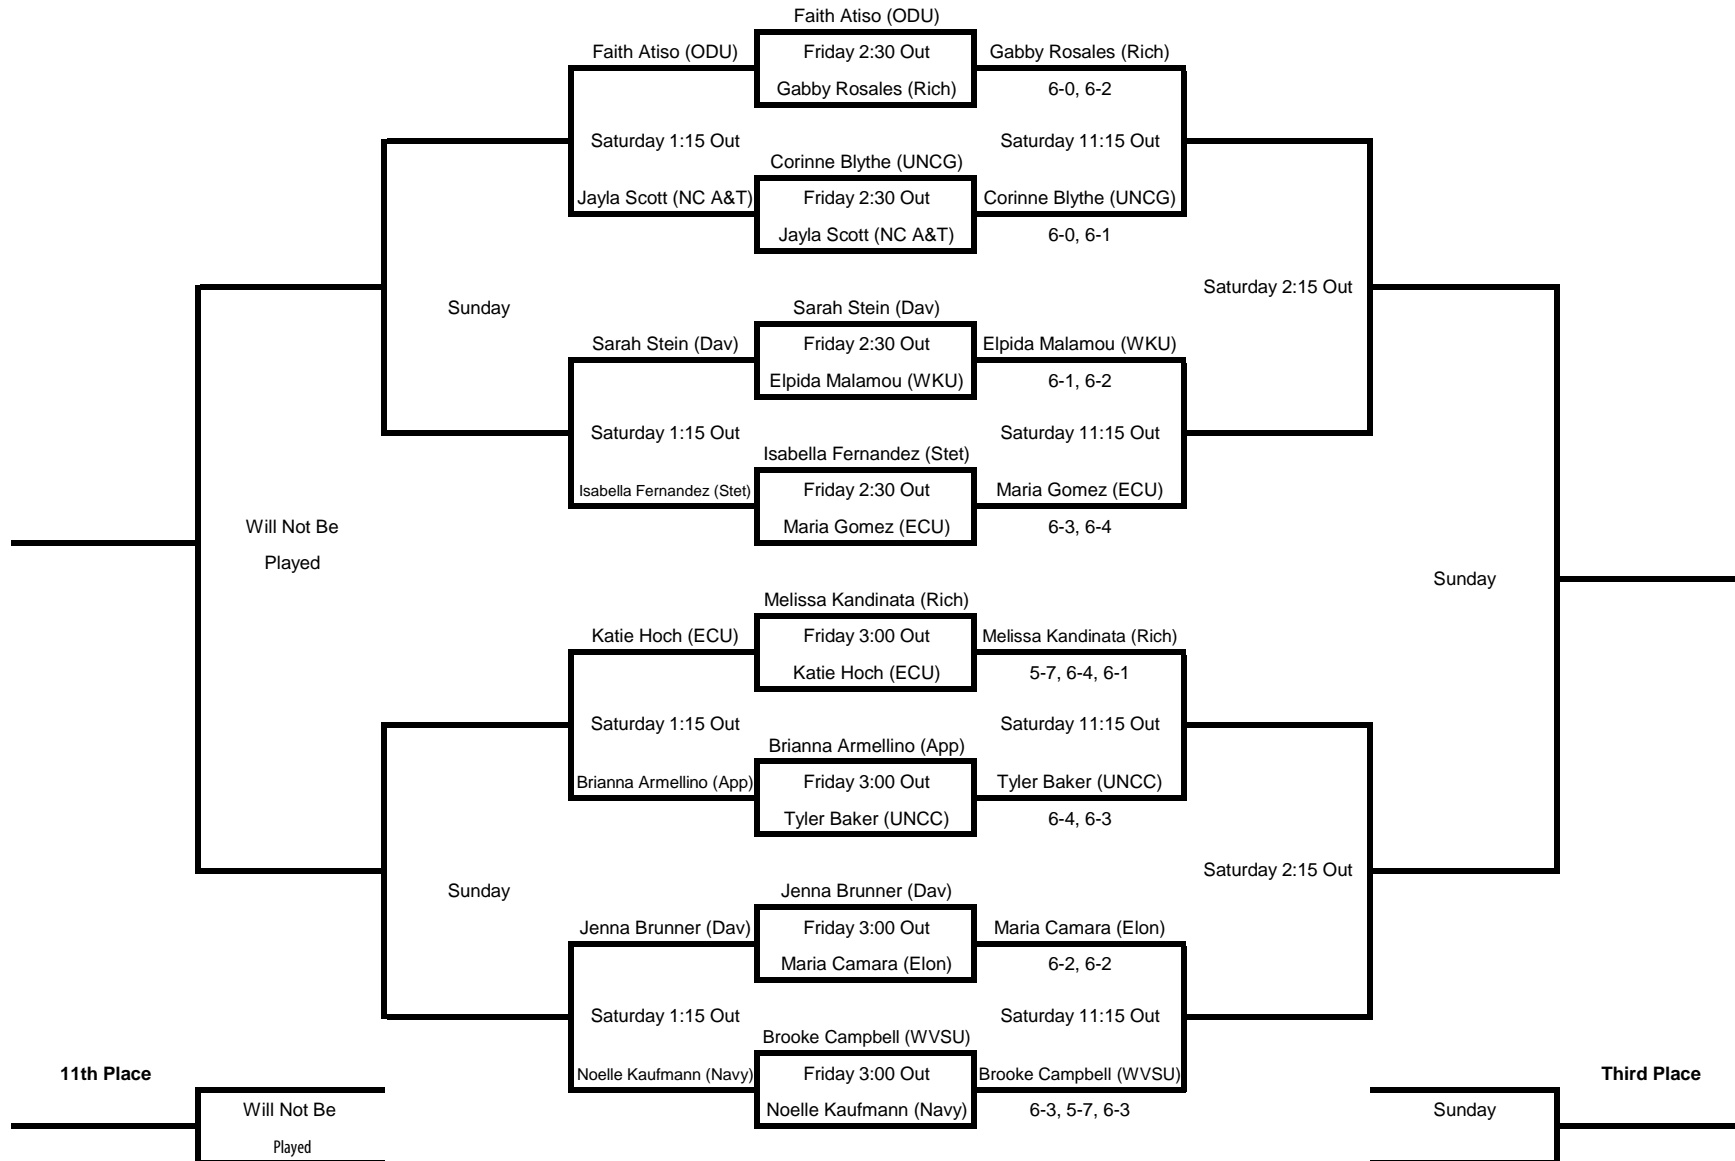

2014 WFU Fall Invite

October 3-5
Wake Forest Tennis Complex

D SINGLES