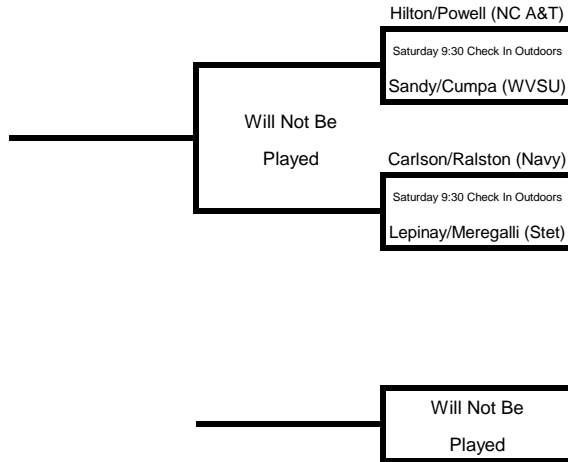

13th Place Bracket

Fifth Place Bracket

2014 WFU Fall Invite

October 3-5
Wake Forest Tennis Complex

Played

Played

B Doubles

13th Place Bracket

Fifth Place Bracket

2014 WFU Fall Invite

October 3-5
Wake Forest Tennis Complex

C Doubles

13th Place Bracket

Fifth Place Bracket

D Doubles

7th Place Bracket

Third Place Bracket