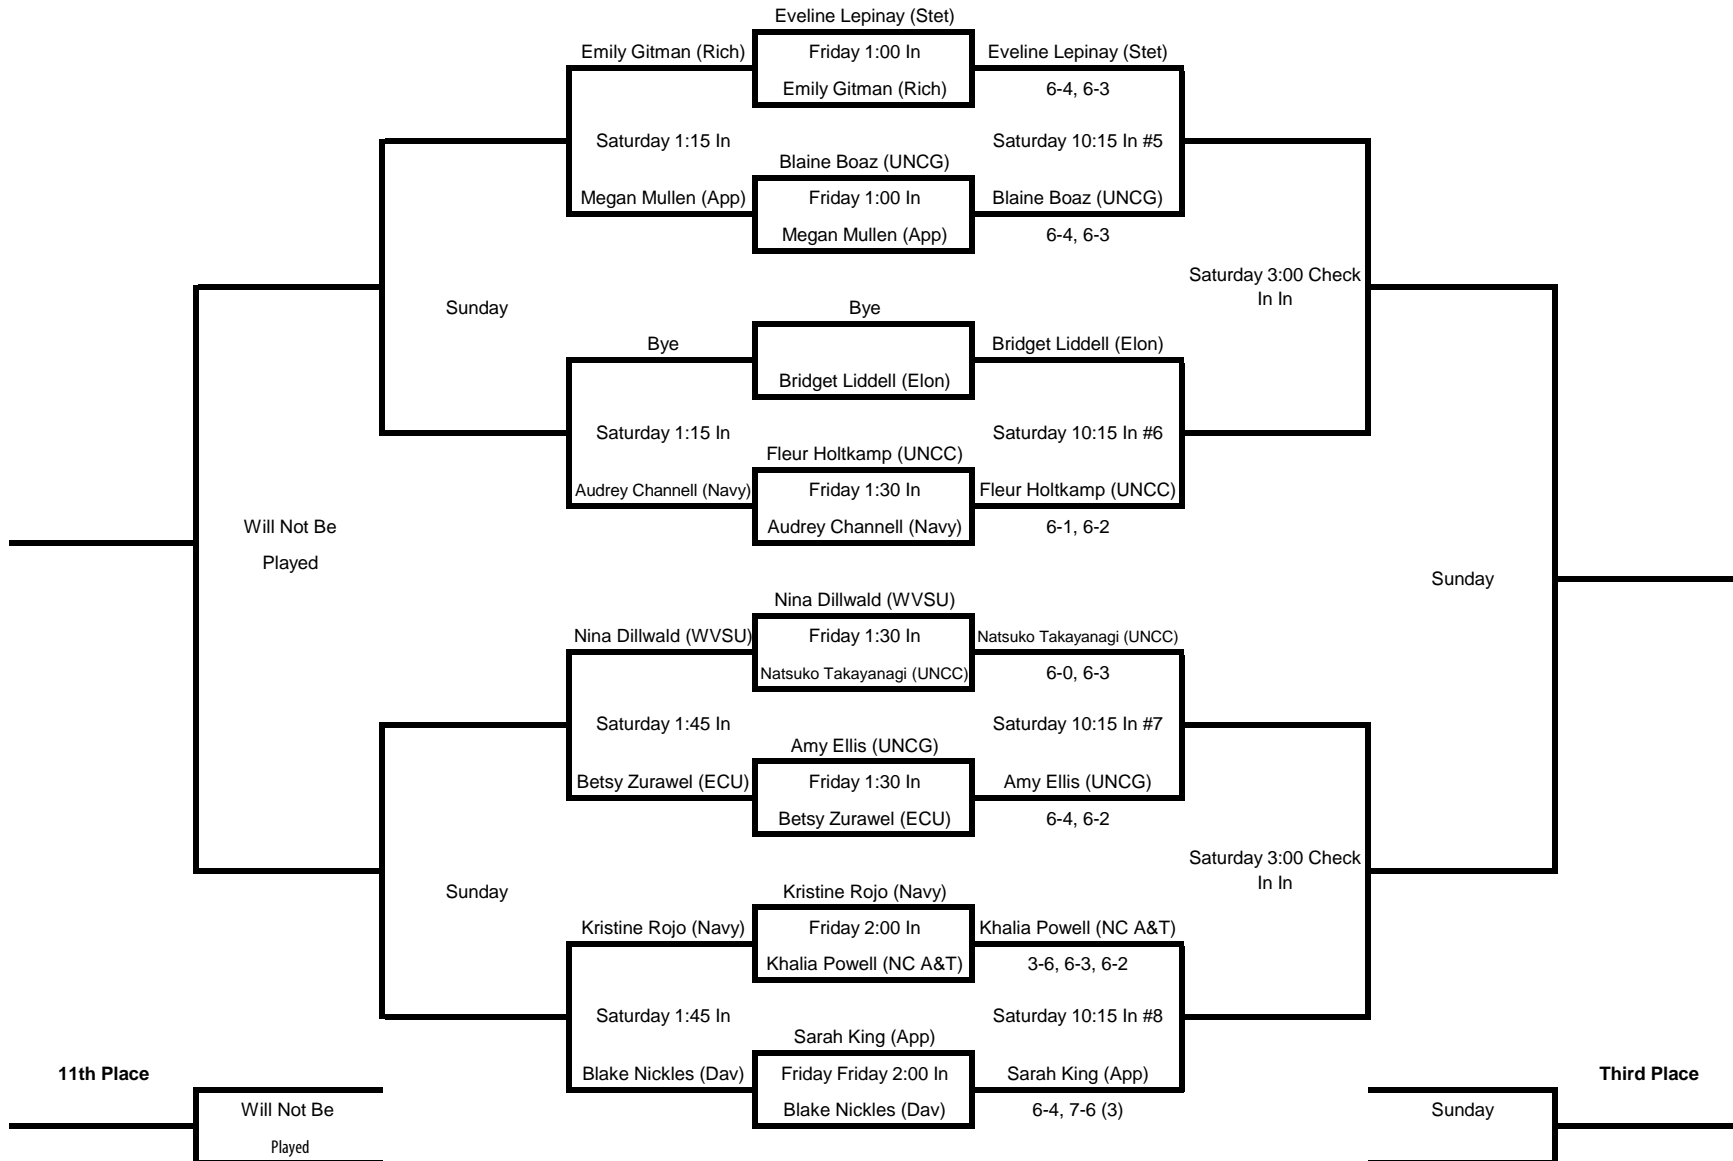

15th Place Bracket

7th Place Bracket

2014 WFU Fall Invite

October 3-5
Wake Forest Tennis Complex

F SINGLES

2014 WFU Fall Invite

October 3-5
Wake Forest Tennis Complex

F SINGLES

13th Place Bracket

Fifth Place Bracket

15th Place Bracket

7th Place Bracket

2014 WFU Fall Invite

October 3-5
Wake Forest Tennis Complex

G SINGLES

2014 WFU Fall Invite