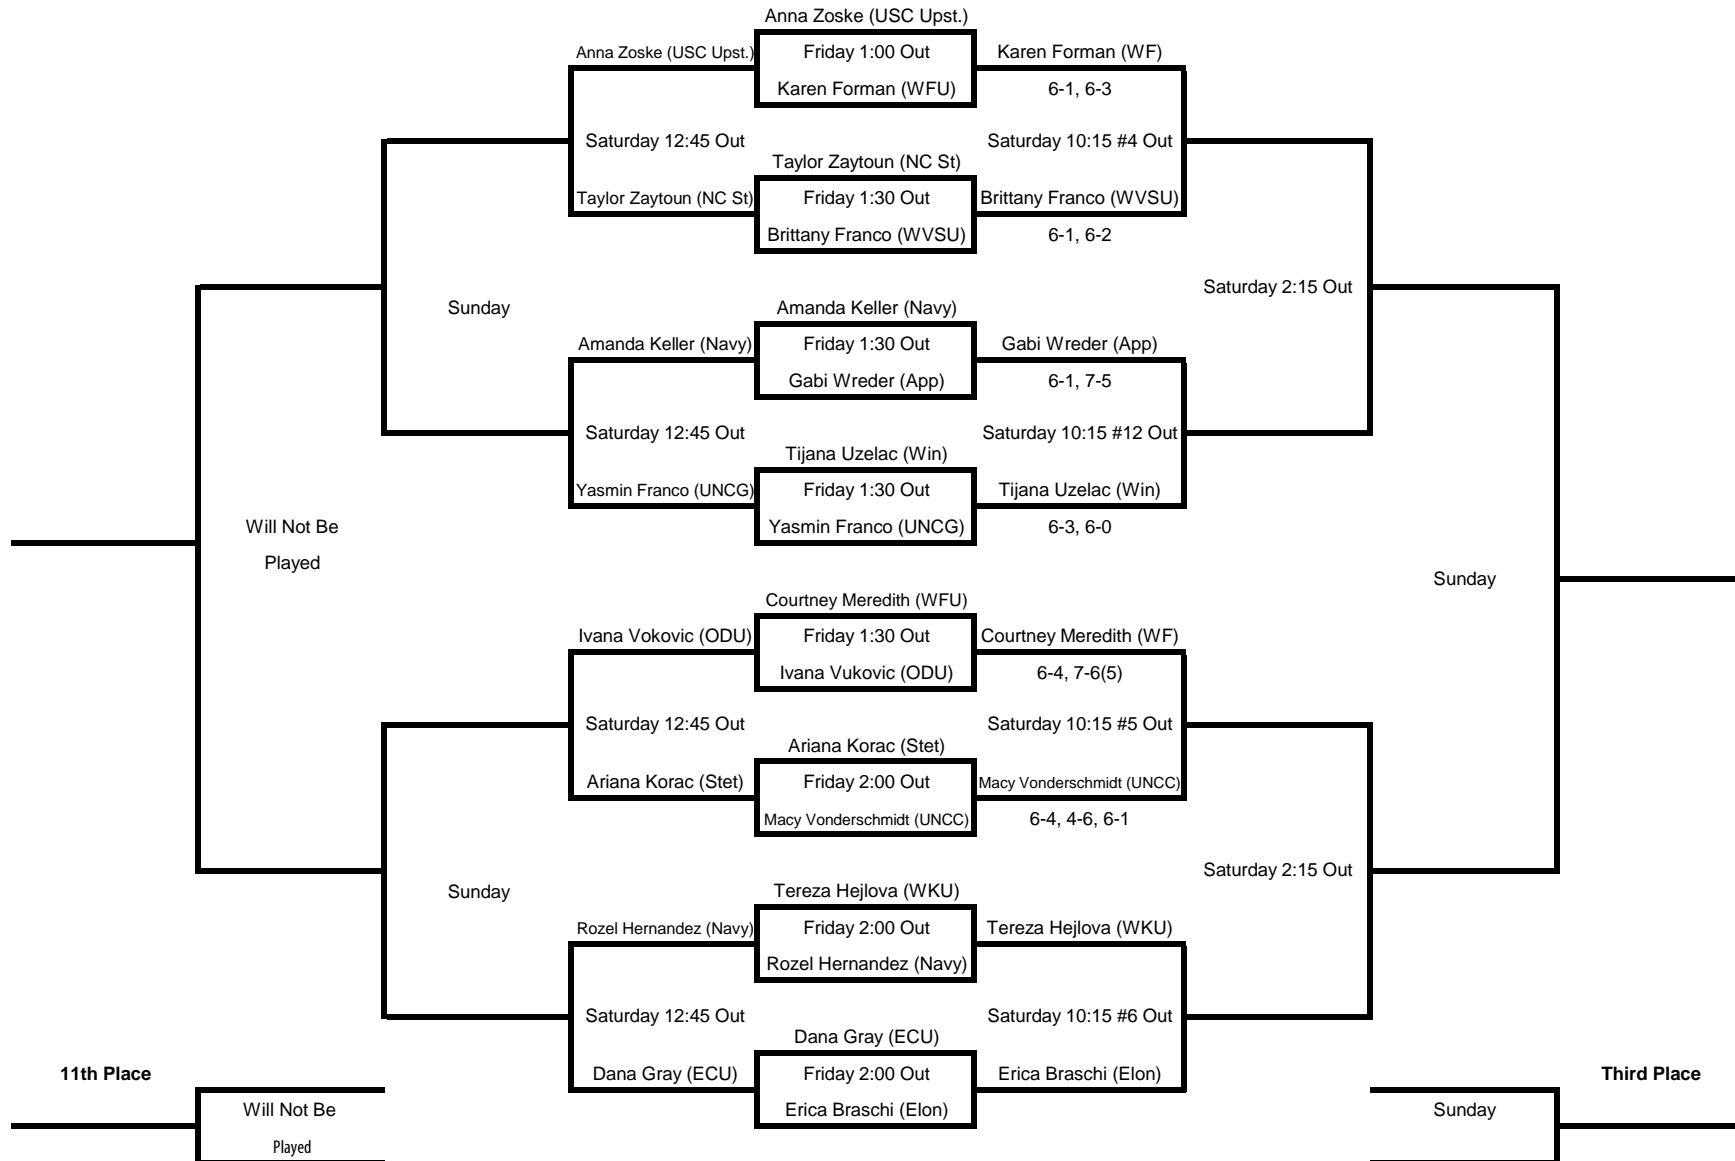

13th Place Bracket

Fifth Place Bracket

15th Place Bracket

7th Place Bracket

2014 WFU Fall Invite

October 3-5
Wake Forest Tennis Complex

C SINGLES

2014 WFU Fall Invite