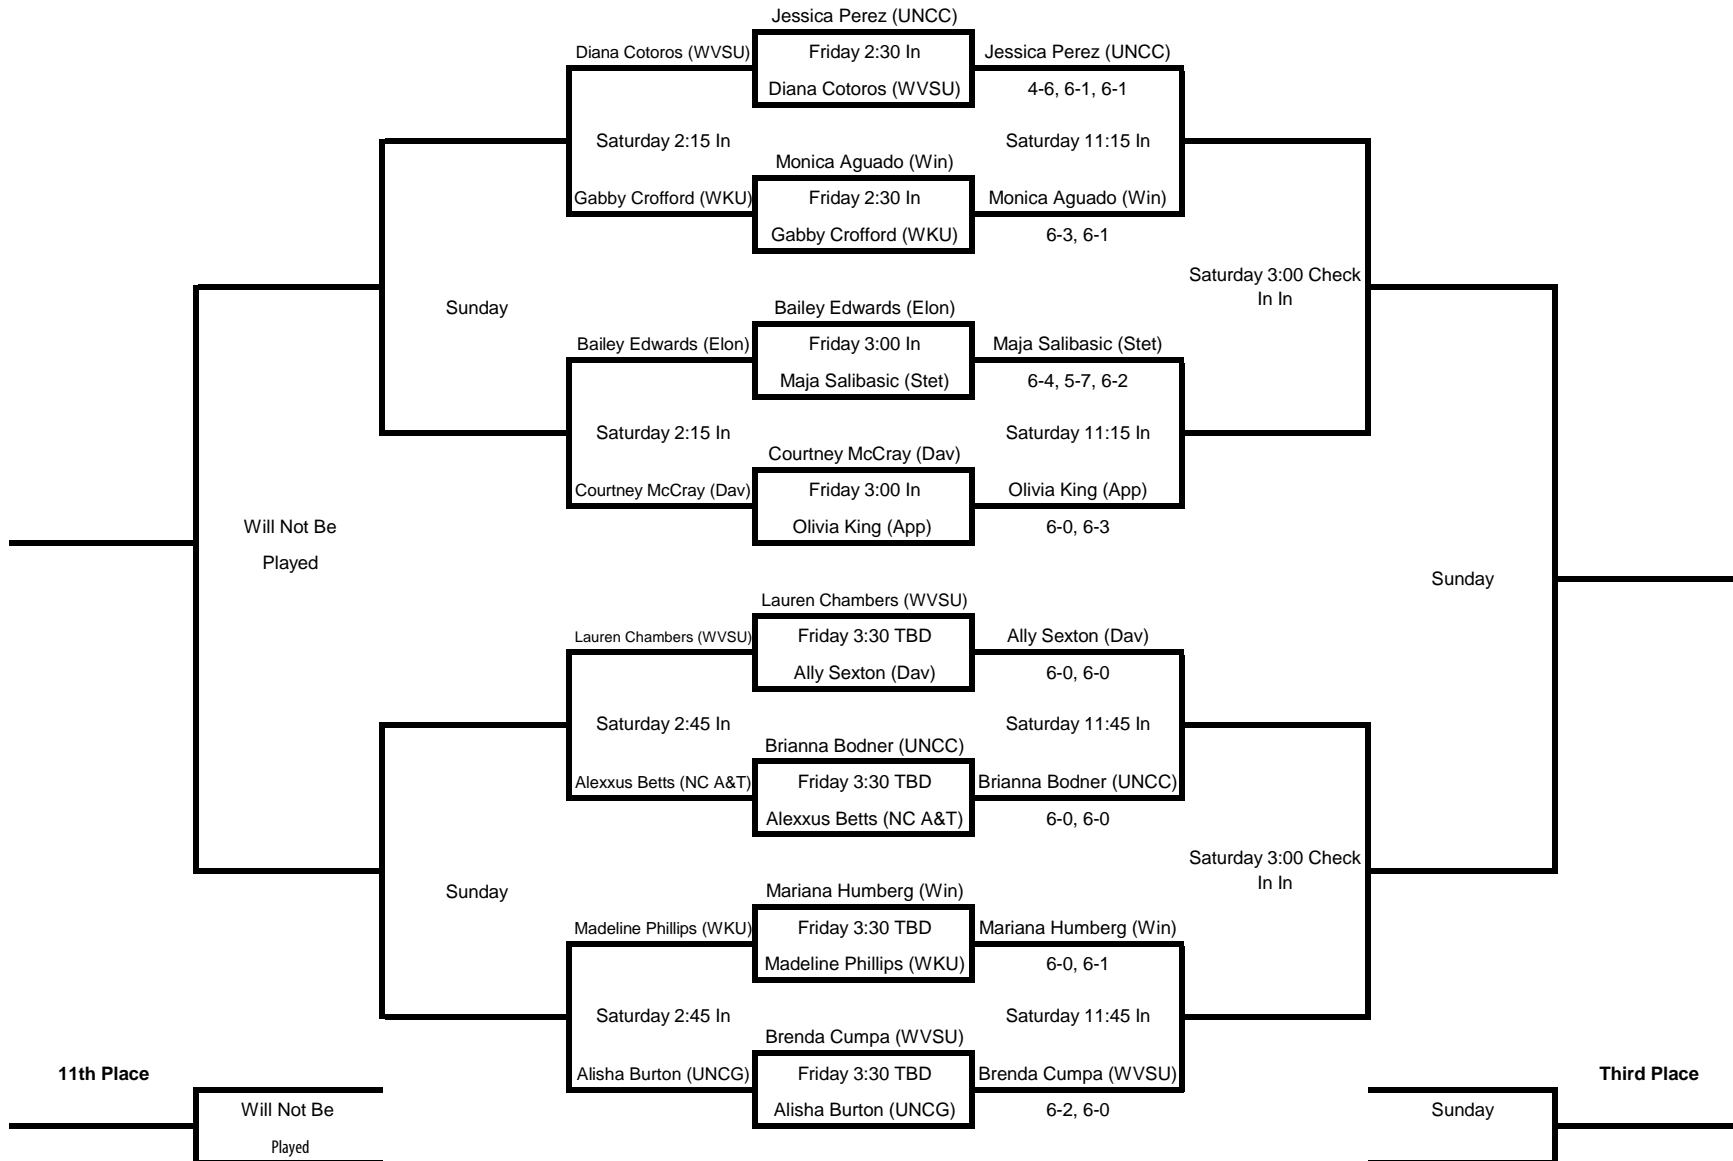

13th Place Bracket

Fifth Place Bracket

15th Place Bracket

7th Place Bracket

2014 WFU Fall Invite

October 3-5
Wake Forest Tennis Complex

G SINGLES

2014 WFU Fall Invite

October 3-5
Wake Forest Tennis Complex

G SINGLES

13th Place Bracket

Fifth Place Bracket

15th Place Bracket

7th Place Bracket

2014 WFU Fall Invite

October 3-5
Wake Forest Tennis Complex