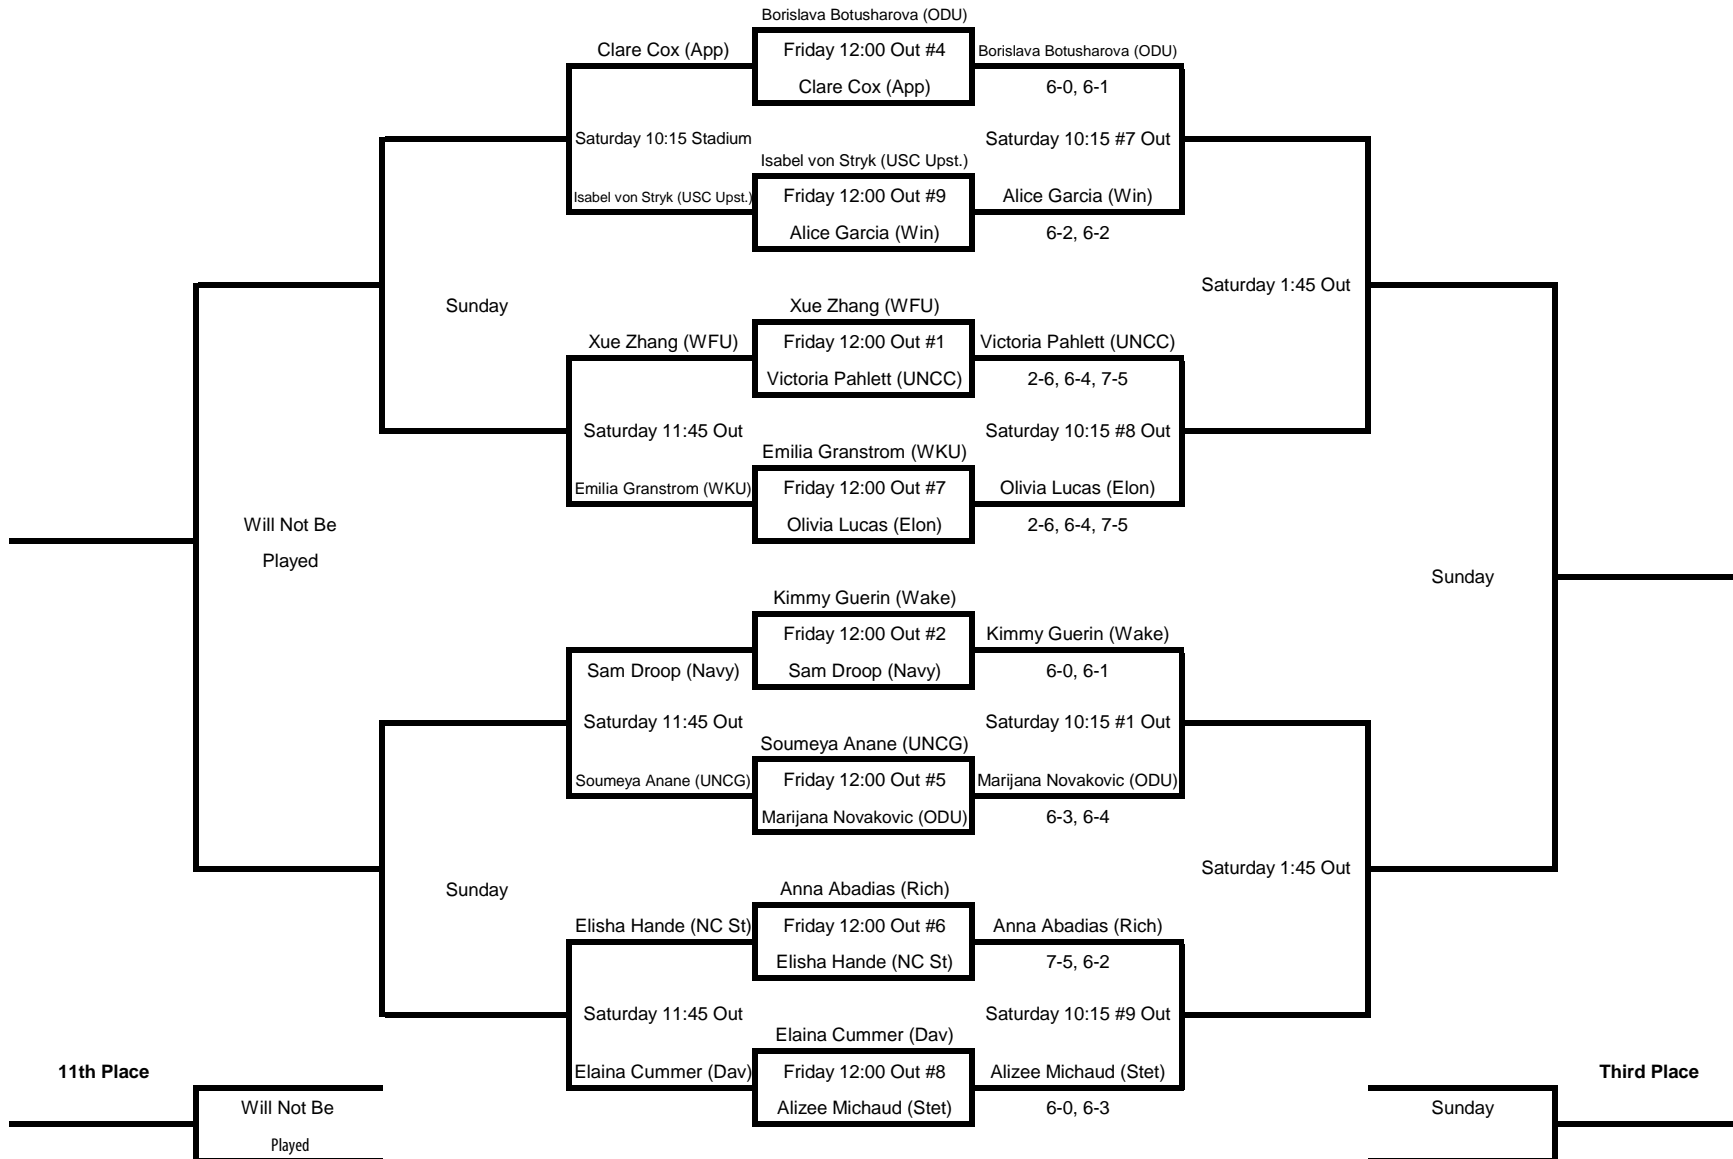

2014 WFU Fall Invite

October 3-5
Wake Forest Tennis Complex

A SINGLES