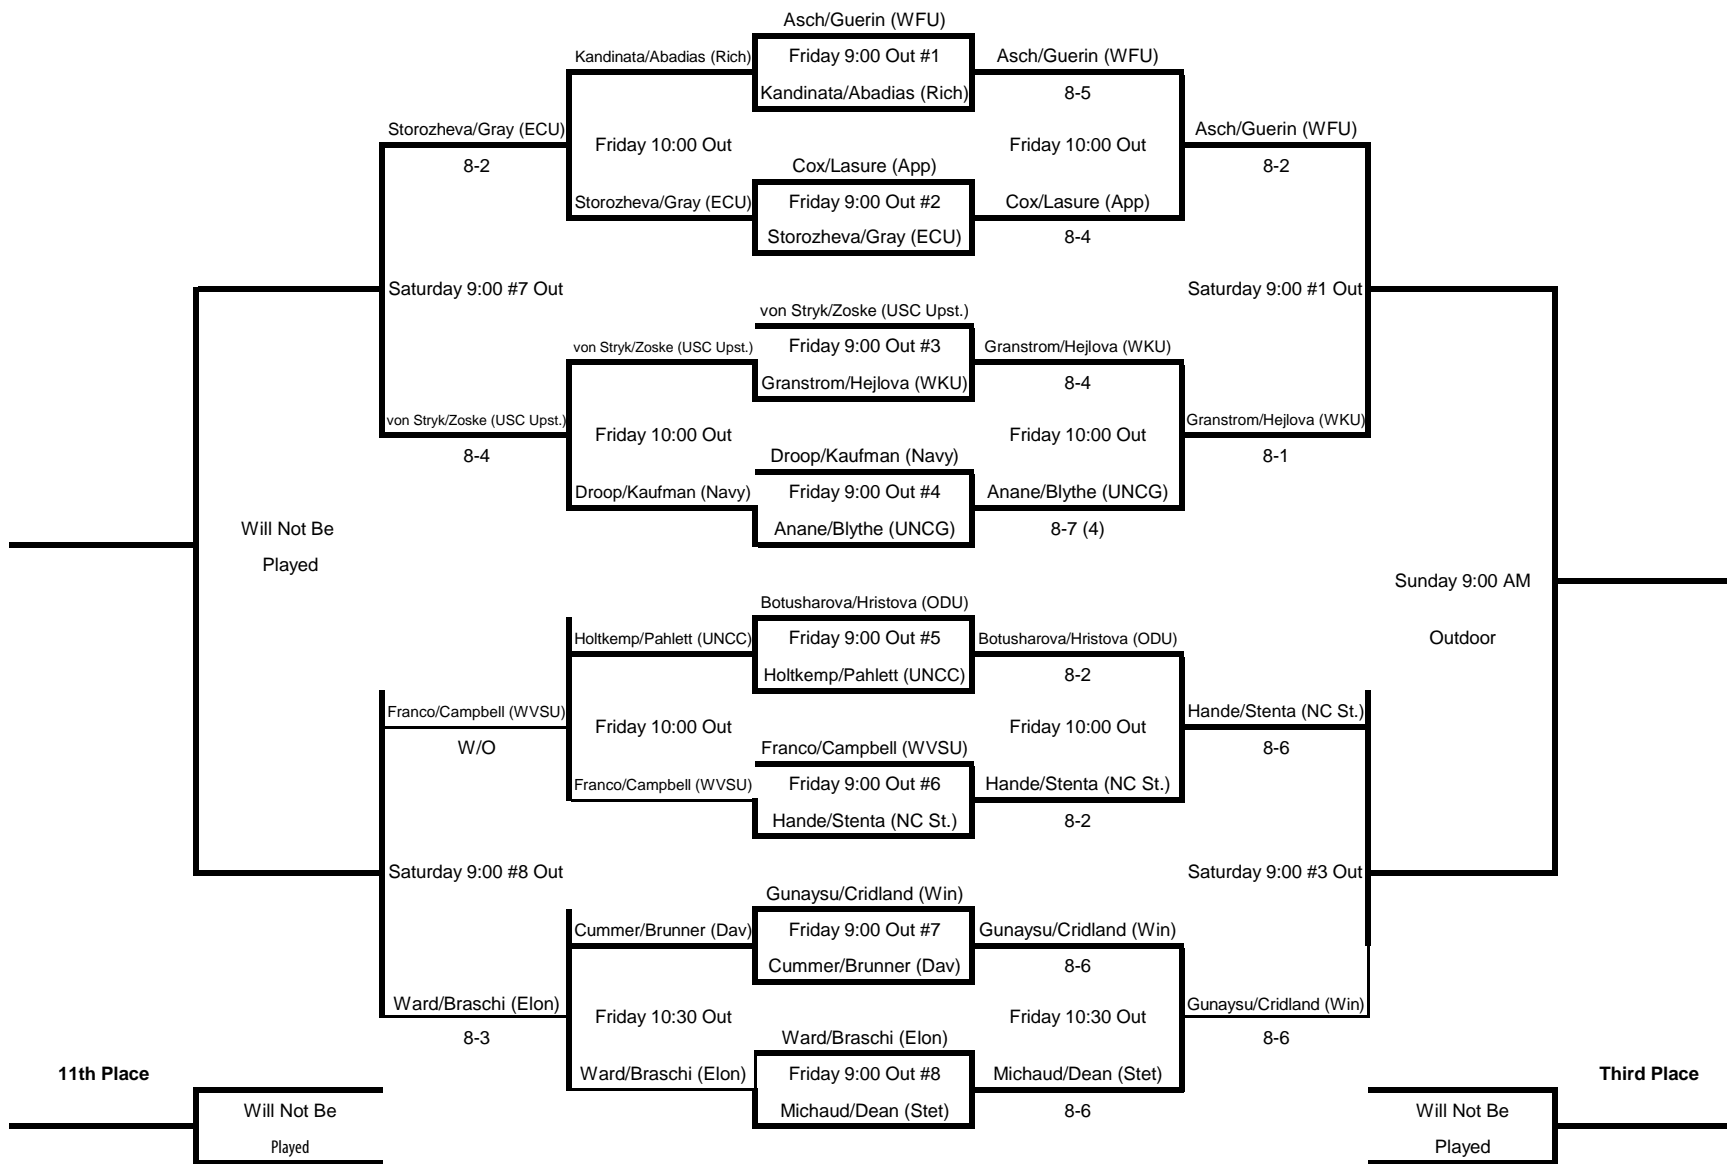

2014 WFU Fall Invite

October 3-5
Wake Forest Tennis Complex

A Doubles

Updated 10/3/2014
9:47 PM