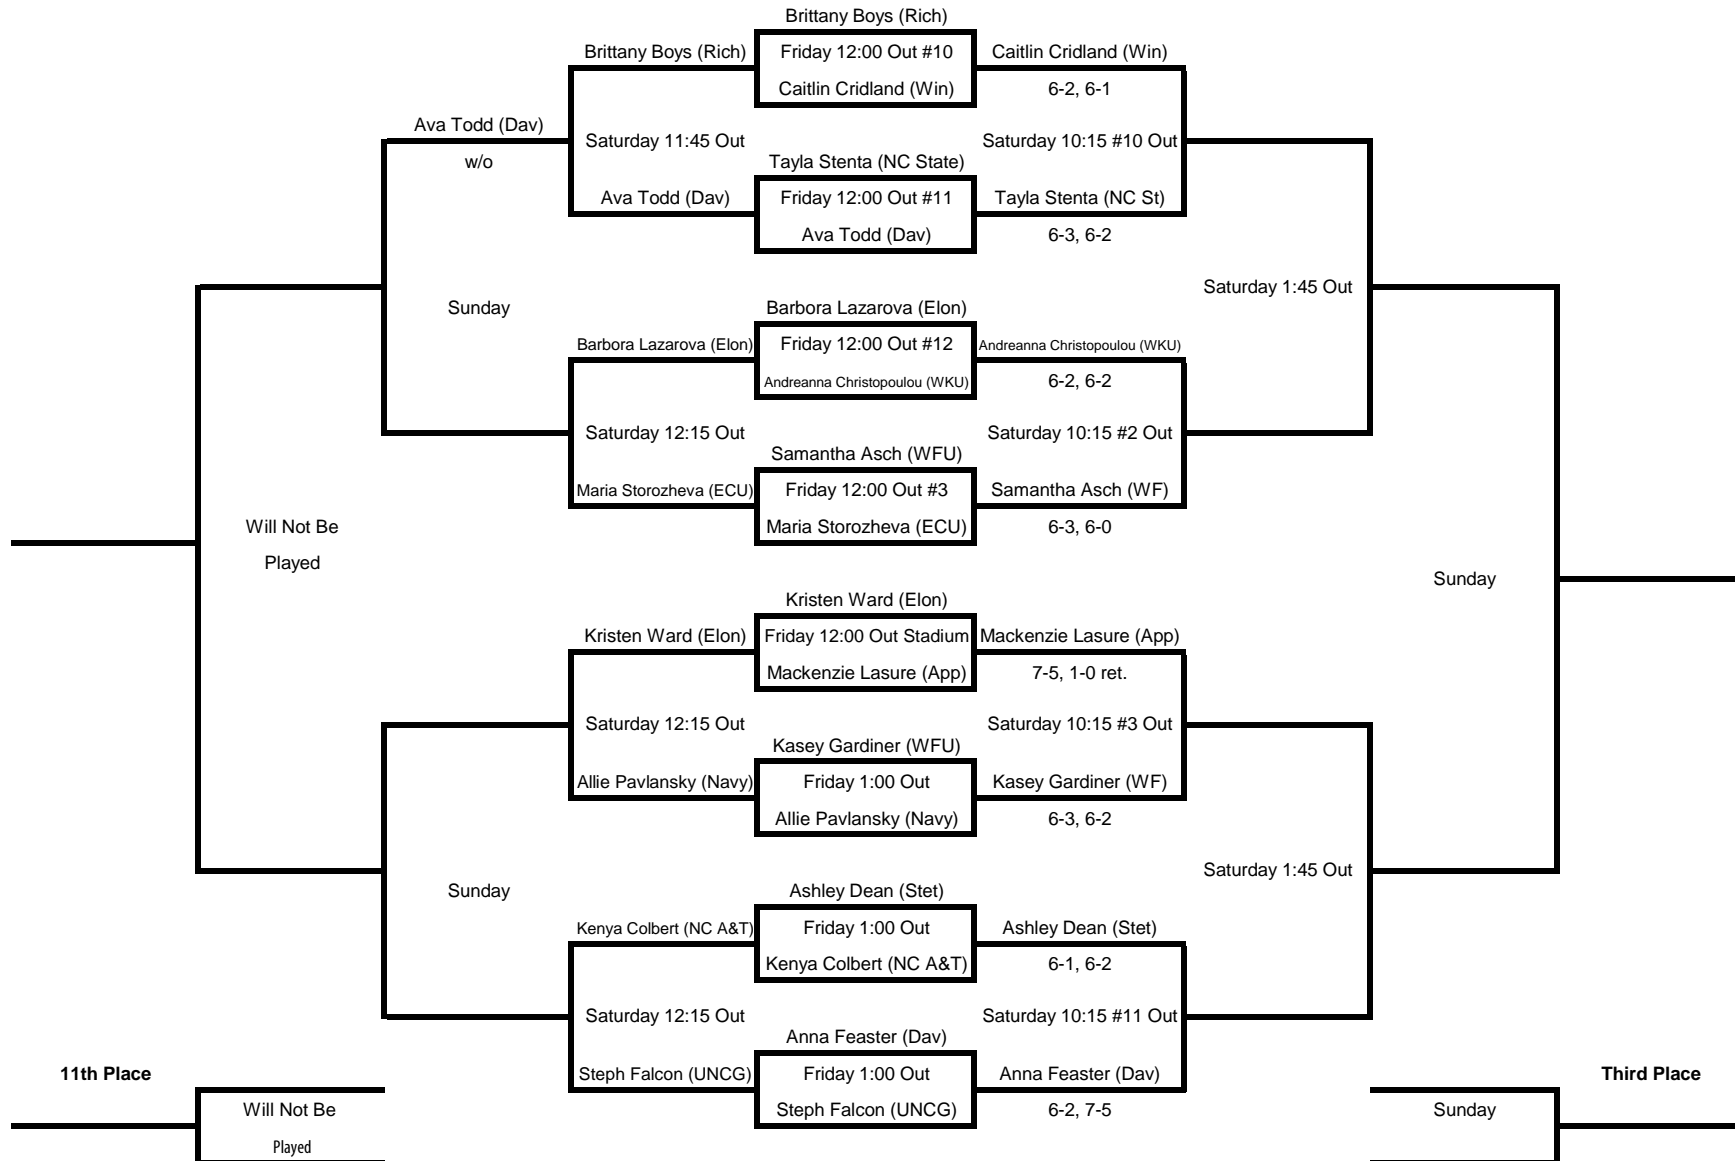

15th Place Bracket

7th Place Bracket

2014 WFU Fall Invite

October 3-5
Wake Forest Tennis Complex

B SINGLES

2014 WFU Fall Invite

October 3-5
Wake Forest Tennis Complex

B SINGLES

13th Place Bracket

Fifth Place Bracket

15th Place Bracket

7th Place Bracket

2014 WFU Fall Invite

October 3-5
Wake Forest Tennis Complex

C SINGLES

2014 WFU Fall Invite