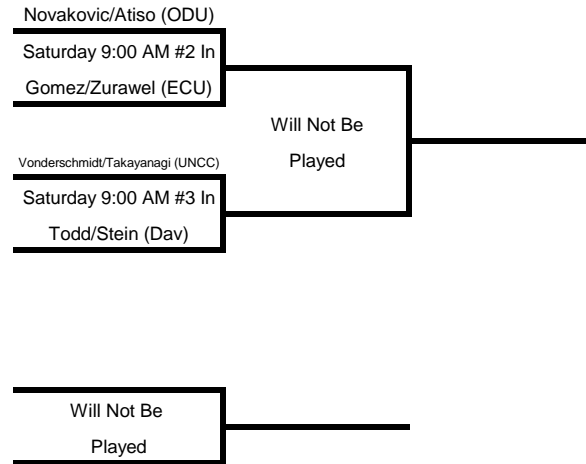

13th Place Bracket

Fifth Place Bracket

2014 WFU Fall Invite

October 3-5
Wake Forest Tennis Complex

Played

Played

B Doubles

13th Place Bracket

Fifth Place Bracket

2014 WFU Fall Invite

October 3-5
Wake Forest Tennis Complex

C Doubles

13th Place Bracket

Fifth Place Bracket

D Doubles

7th Place Bracket