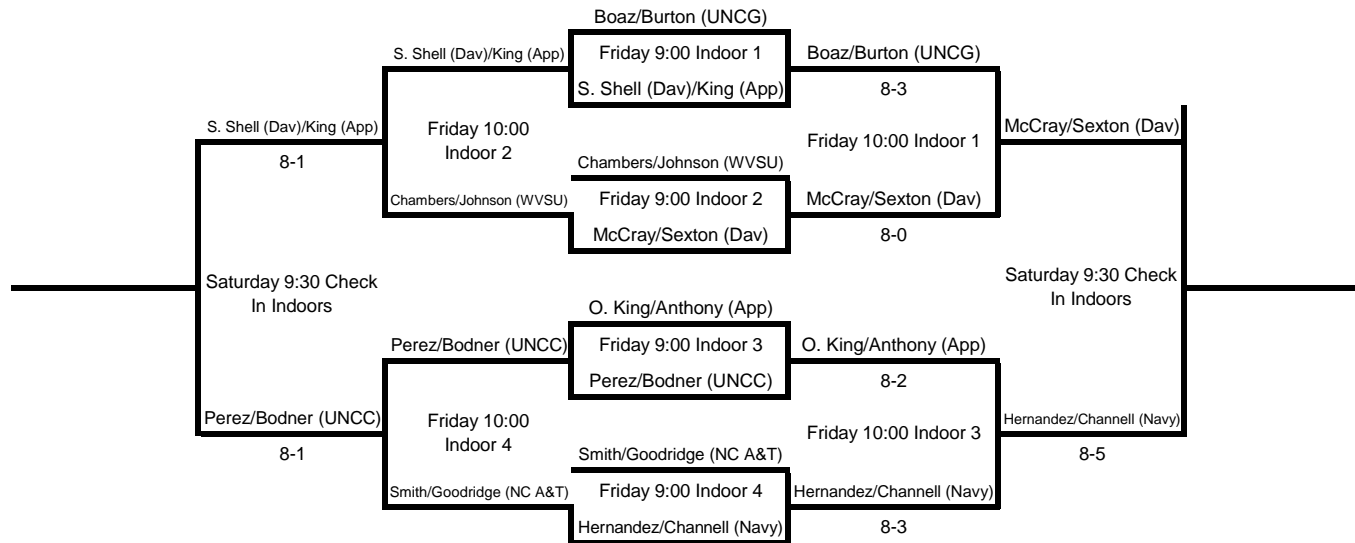

13th Place Bracket

Fifth Place Bracket

2014 WFU Fall Invite

October 3-5
Wake Forest Tennis Complex

Played

Played

B Doubles

13th Place Bracket

Fifth Place Bracket

2014 WFU Fall Invite

October 3-5
Wake Forest Tennis Complex

C Doubles

13th Place Bracket

Fifth Place Bracket

D Doubles

7th Place Bracket

Third Place Bracket