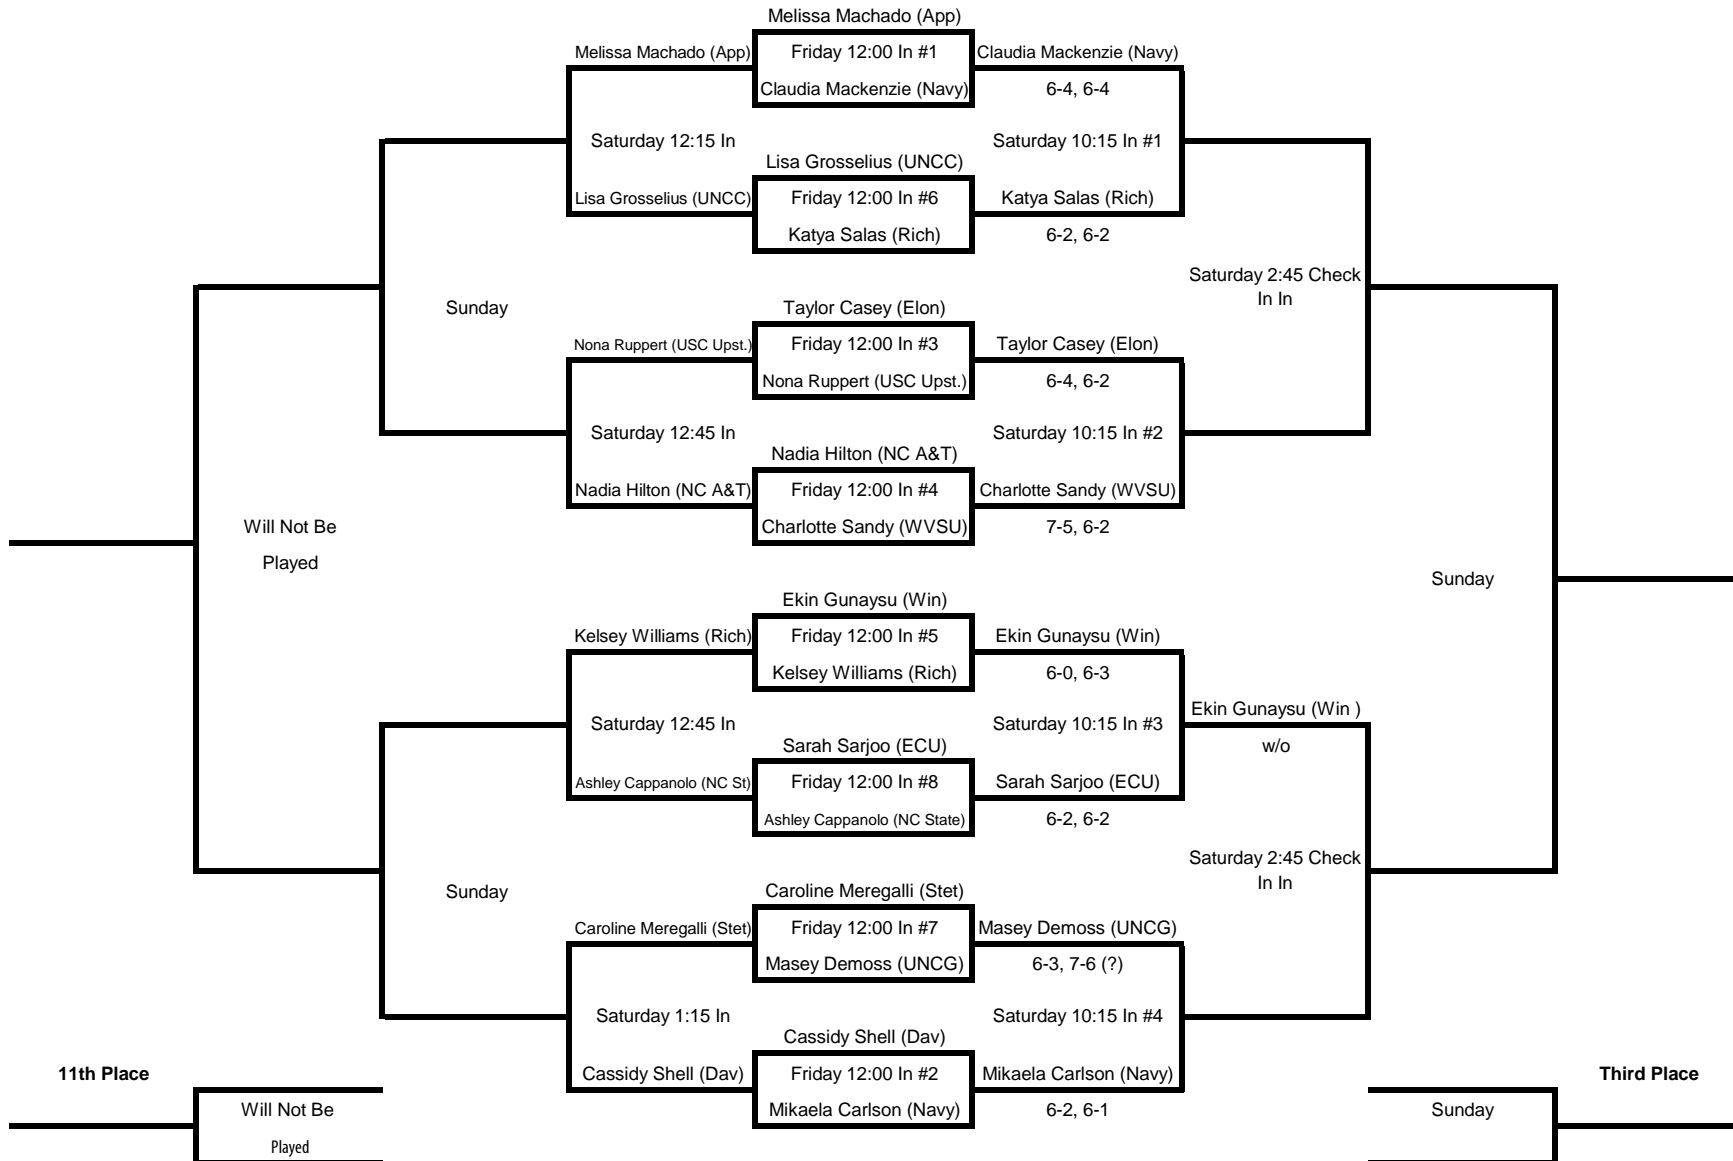

2014 WFU Fall Invite

October 3-5
Wake Forest Tennis Complex

E SINGLES