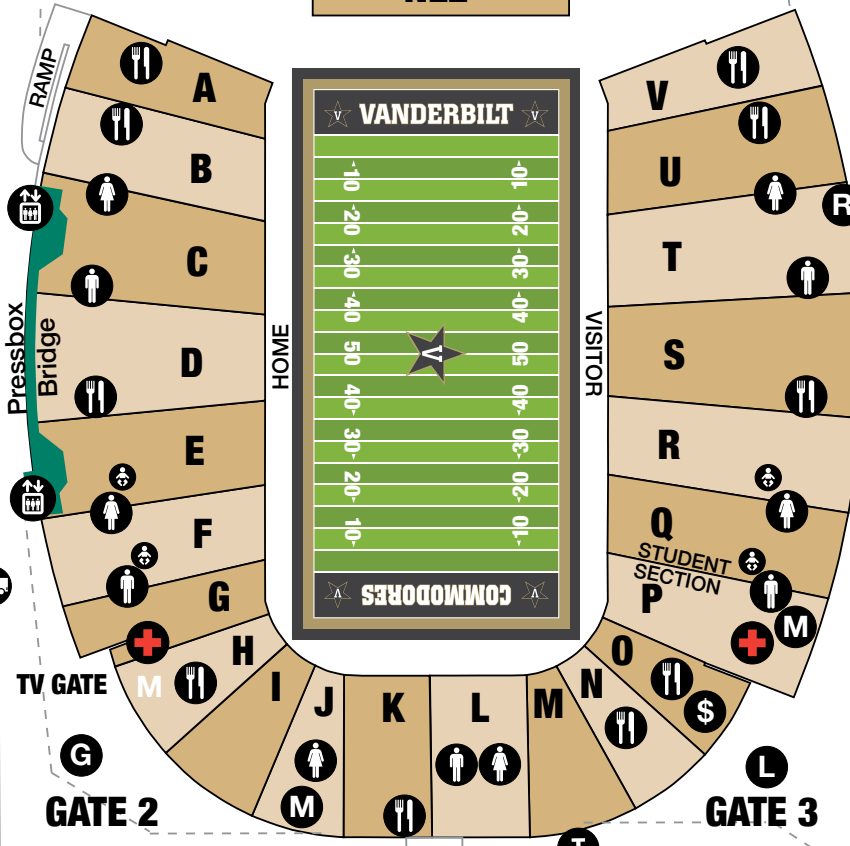

MEDIA WILL CALL
GATE 1

VU STUDENT GATE
GATE 4

Scoreboard

NEZ

Natchez Trace

- Men's Restroom
- Women's Restroom
- Changing Station
- First Aid
- Concession
- Elevator
- Ambulance
- Tickets
- Merchandise
- ATM
- Guest Services
- Reflection Area
- Lost and Found
- StarWalk

TV GATE

GATE 2

GATE 3

PLAYER PASS GATE
HIGH SCHOOL PASS GATE

Jess Neely Drive

Star Walk

Vandyville
3 hours before game time

McGugin Center

Kids Zone

3 hours before game time