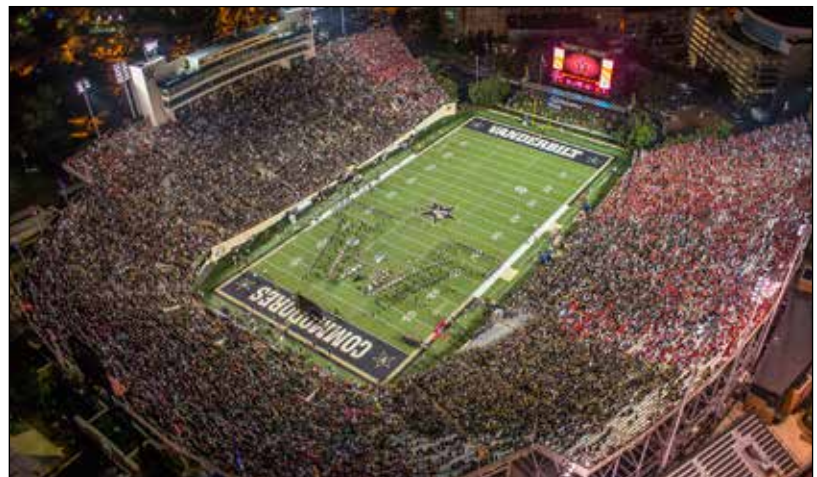

VANDERBILT STADIUM: COMMODORE HOME SINCE 1981

Several improvements have been made to 40,350-capacity Vanderbilt Stadium, which has served as home to the Commodores since 1981.

The gameday experience in Vanderbilt's on-campus venue were substantially improved in 2013 with the construction of a 450-capacity hillside berm next to the north end zone. Behind the berm, university officials installed a new video board that more than doubled the size of the stadium's former visual board.

Vanderbilt Stadium's Dudley Field playing surface, where the 'Dores have played dating back to 1922, also has received recent updates. In 2012, it returned to a synthetic surface for the first time in more than a decade when the university decided to add cushioned Shaw Sportex turf. The surface has drawn rave reviews from players, who also benefited with the addition of new stadium lights the same year.

The 2012 work adds to other major recent improvements. A thorough exterior renovation was completed in 2008-10, including new plazas and entrances at Gates 2 & 3 and an exterior effort to unify Vanderbilt Stadium, Hawkins Field and Memorial Gym.