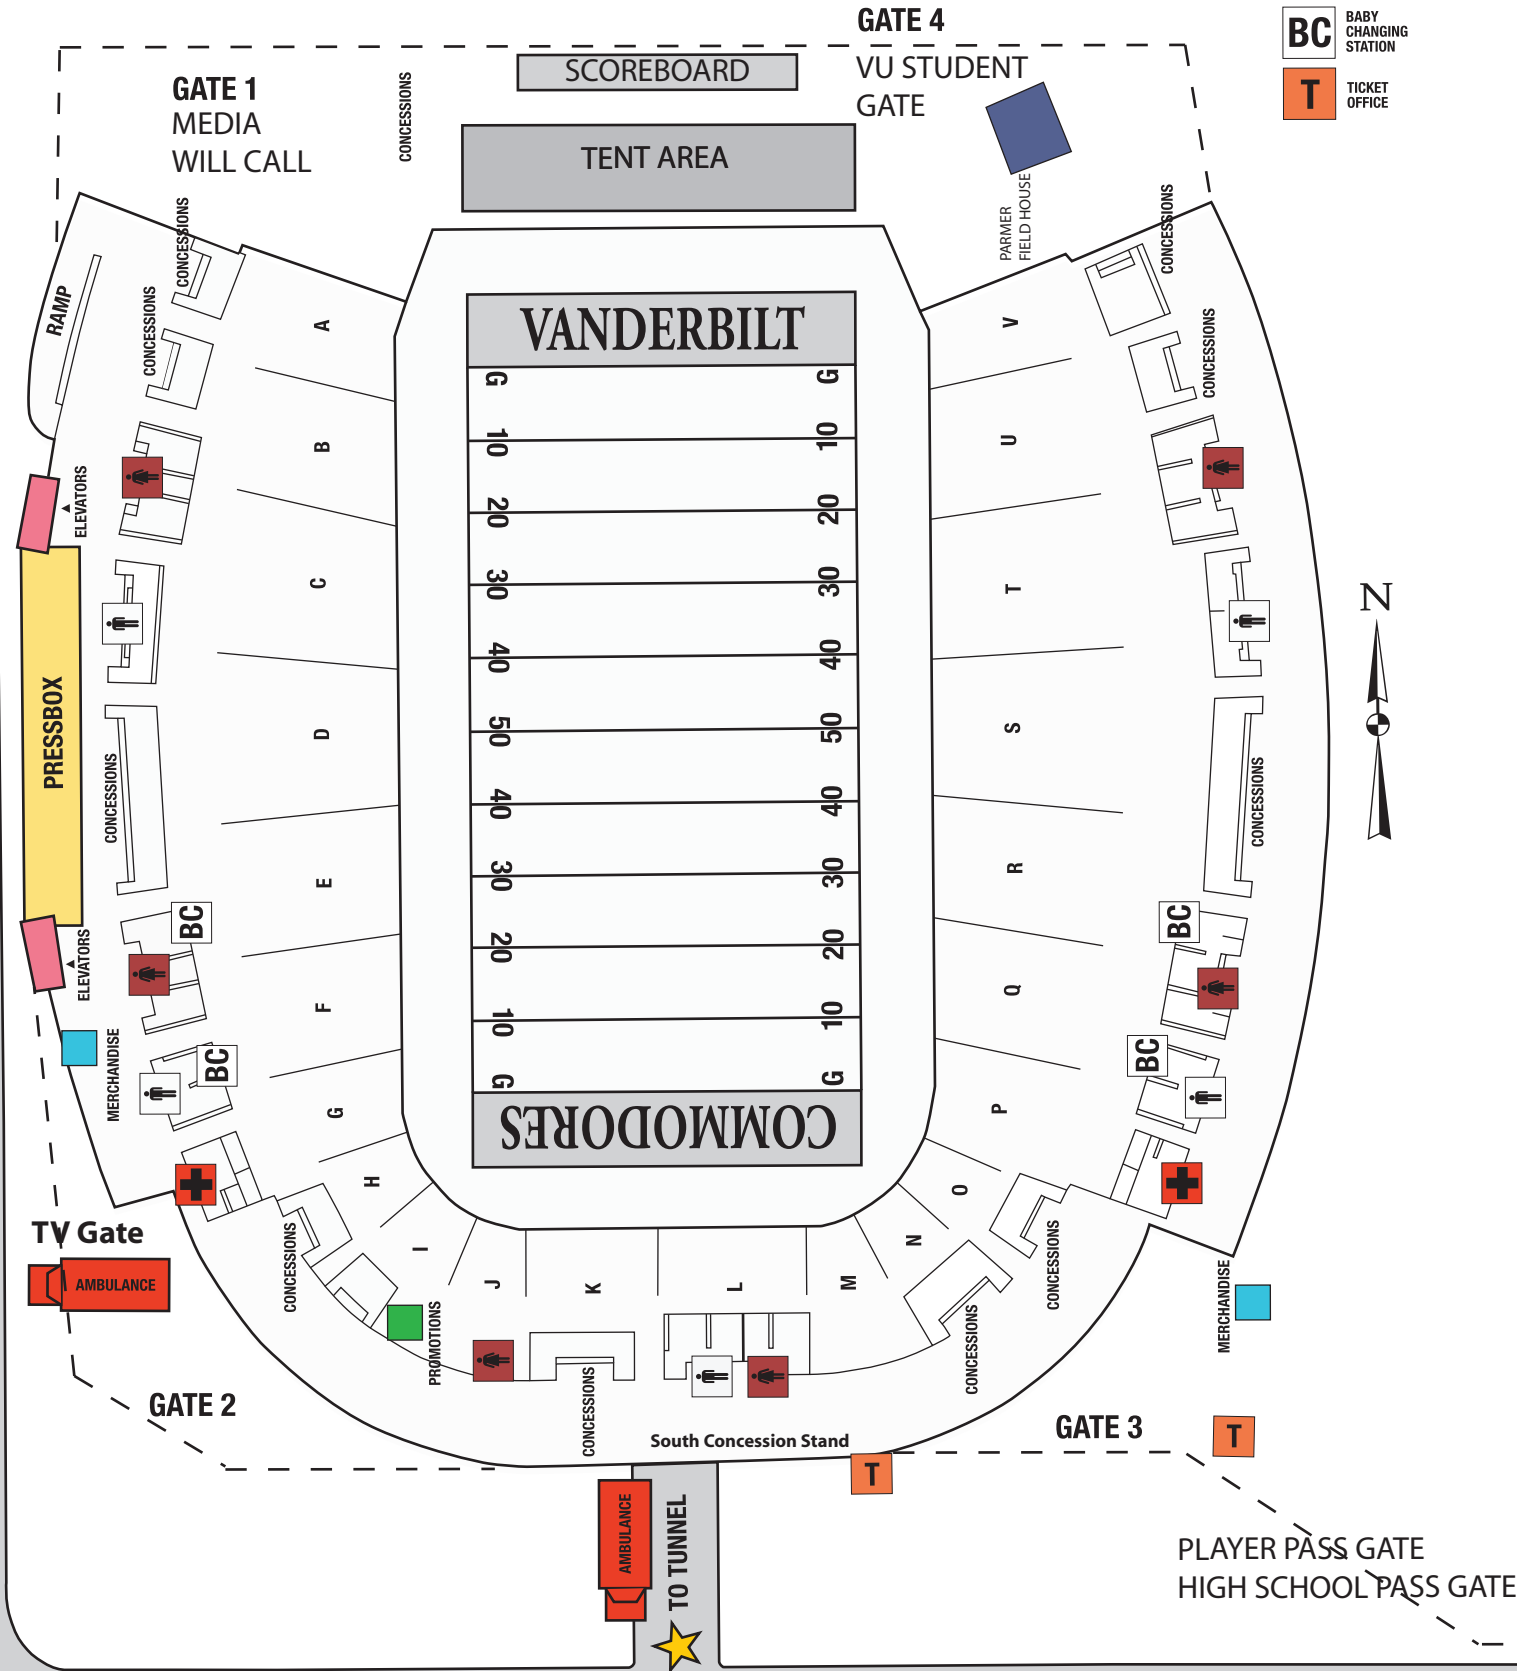

STADIUM CAPACITY:
39,790
 SURFACE:
NATURAL GRASS
 STADIUM BUILT
1922
 RENOVATED:

KEY TO SYMBOLS

-  MEN'S ROOM
-  WOMEN'S ROOM
-  FIRST AID
-  **BC** BABY CHANGING STATION
-  **T** TICKET OFFICE

NATCHEZ TRACE

JESS NEELY DRIVE

VandyVille