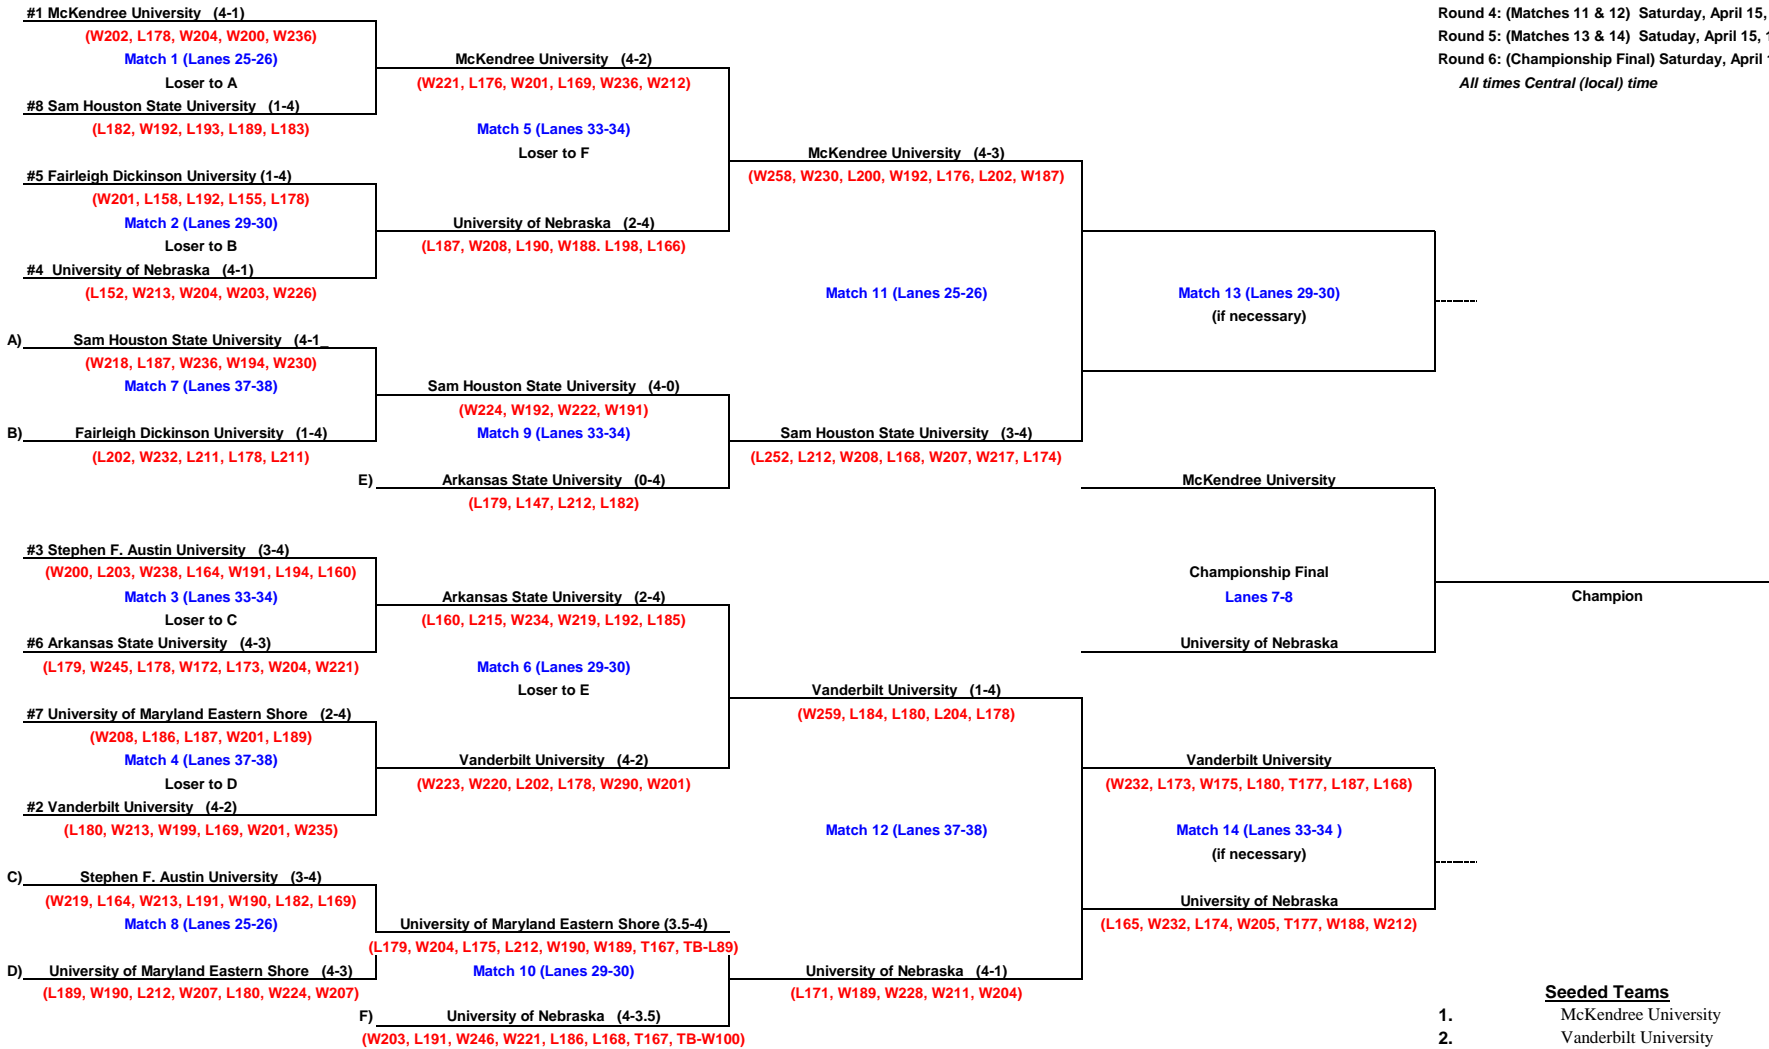

Round 1: (Matches 1-4) Friday, April 14, 3:30 PM
 Round 3: (Matches 9 & 10) Saturday, April 15, 8:30 AM
 Round 4: (Matches 11 & 12) Saturday, April 15, 10:20 AM
 Round 5: (Matches 13 & 14) Saturday, April 15, 12 PM (if necessary)
 Round 6: (Championship Final) Saturday, April 15, 5:30 PM
 All times Central (local) time

All matches will be webcast live via www.ncaa.com.
 A live broadcast of the championship finals will air on ESPNU Saturday, April 15 at 5:30 p.m. Central time.

Bracket Note:

1. If the winner of Match 9 defeats the winner of Match 5, then Match 13 is necessary.
2. If the winner of Match 10 defeats the winner of Match 6, then Match 14 is necessary.

Seeded Teams

1. McKendree University
2. Vanderbilt University
3. Stephen F. Austin University
4. University of Nebraska
5. Fairleigh Dickinson University
6. Arkansas State University
7. University of Maryland Eastern Shore
8. Sam Houston State University