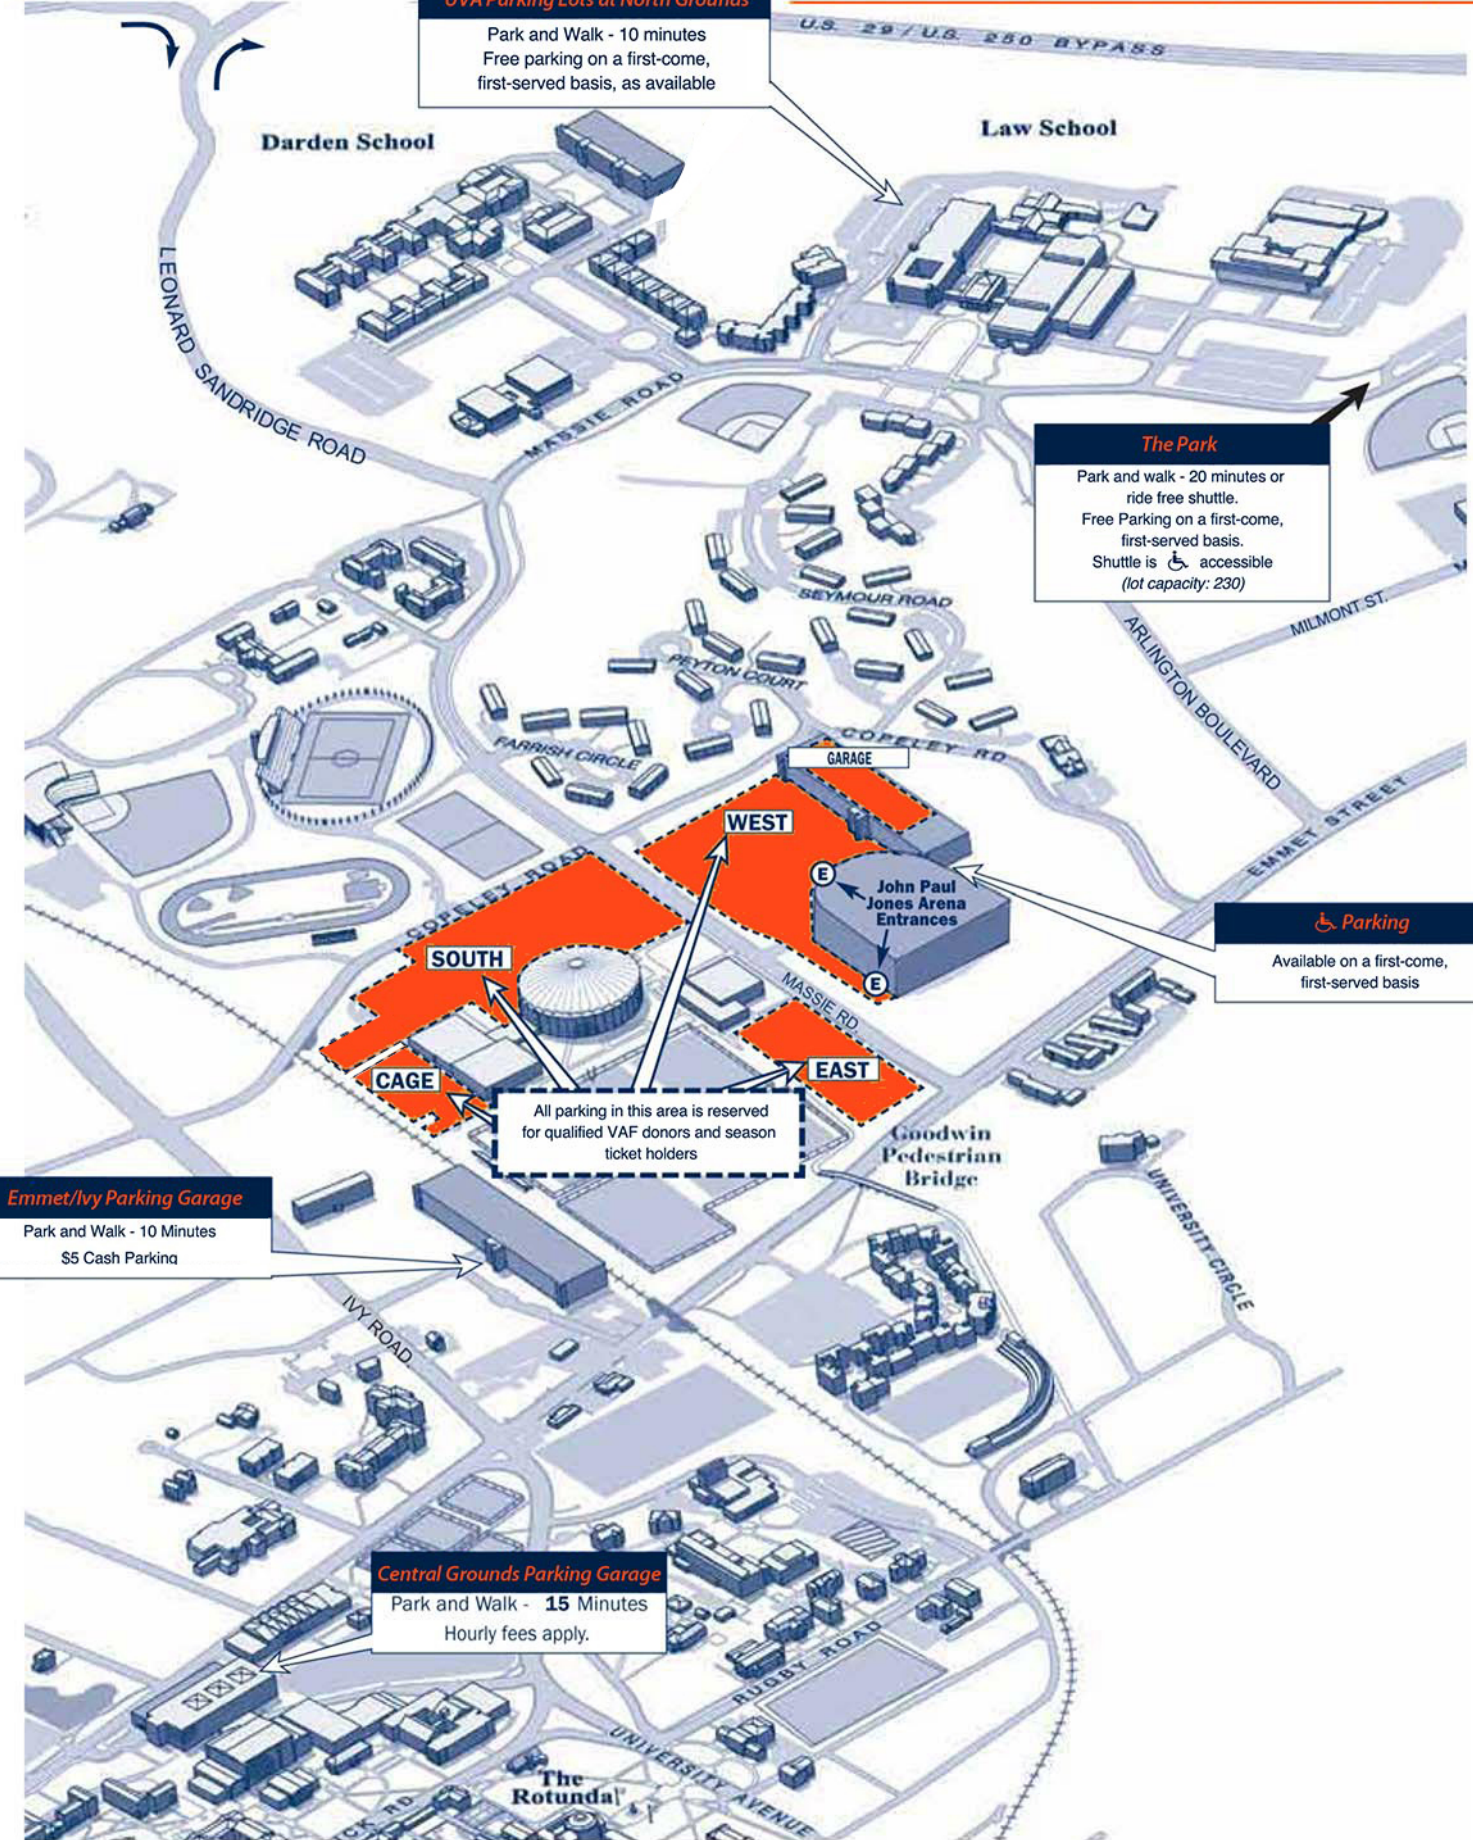

2015-16 Men's Basketball Parking Map

Lots open 1.5 hours pre-game and must be vacated 1 hour post-game.

UVA Parking Lots at North Grounds

Park and Walk - 10 minutes
Free parking on a first-come, first-served basis, as available

The Park

Park and walk - 20 minutes or ride free shuttle.
Free Parking on a first-come, first-served basis.
Shuttle is ♿ accessible (lot capacity: 230)

♿ Parking

Available on a first-come, first-served basis

Emmet/Ivy Parking Garage

Park and Walk - 10 Minutes
\$5 Cash Parking

Central Grounds Parking Garage

Park and Walk - 15 Minutes
Hourly fees apply.