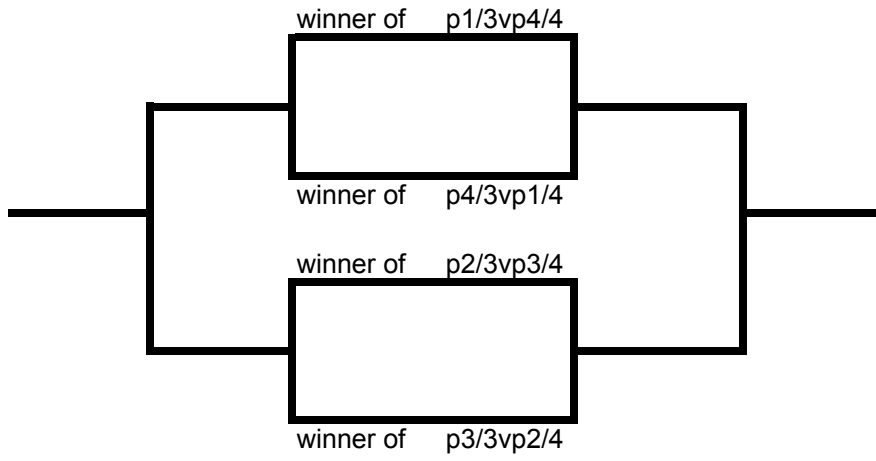

2009  
 UTAH VALLEY TEAM CAMP  
 VARSITY TOURNAMENT ASSIGNMENTS  
 FRIDAY

V1            Court 1-2    2pm-4pm

V2            Court 3-4    2pm-4pm

V7

Court 5-6 12-2pm

V8

Court 5-6 2pm-4pm

Varsity Division 13

Varsity Division 14

V3 Court 1-2 12pm-2pm

V4 Court 3-4 12pm-2pm

V9 Court 5-6 10am-12pm

V10 Court 7-8 10am-12pm

V5 Court 1-2 10am-12pm

V6 Court 3-4 10am-12pm

Varsity Division 11