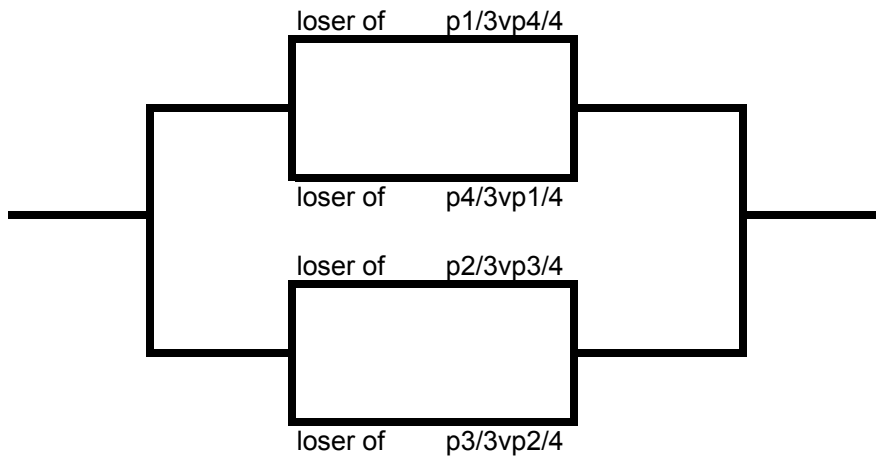

2009  
 UTAH VALLEY TEAM CAMP  
 VARSITY TOURNAMENT ASSIGNMENTS  
 FRIDAY

V1            Court 1-2    2pm-4pm

V2            Court 3-4    2pm-4pm

V7

Court 5-6 12-2pm

V8

Court 5-6 2pm-4pm

Varsity Division 13

Varsity Division 14

V3 Court 1-2 12pm-2pm

V4 Court 3-4 12pm-2pm

V9 Court 5-6 10am-12pm

V10 Court 7-8 10am-12pm

V5 Court 1-2 10am-12pm

V6 Court 3-4 10am-12pm

Varsity Division 11