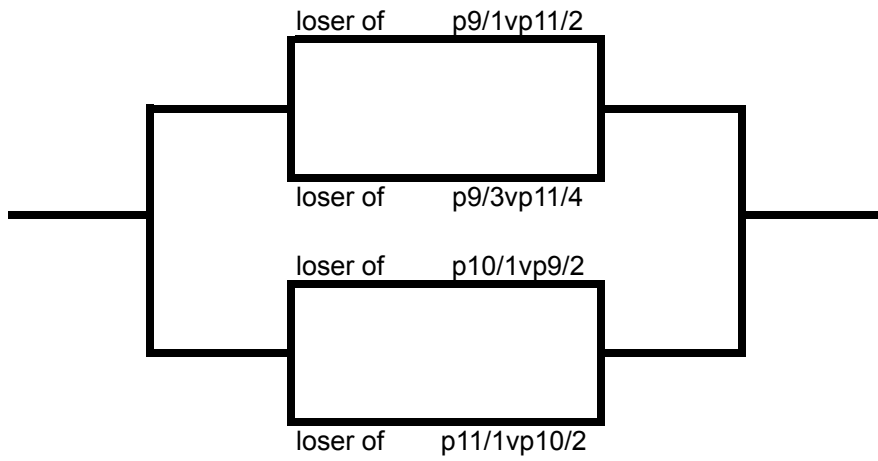

Varsity Division 14

V3 Court 1-2 12pm-2pm

V4 Court 3-4 12pm-2pm

V9 Court 5-6 10am-12pm

V10 Court 7-8 10am-12pm

V5 Court 1-2 10am-12pm

V6 Court 3-4 10am-12pm

Varsity Division 11