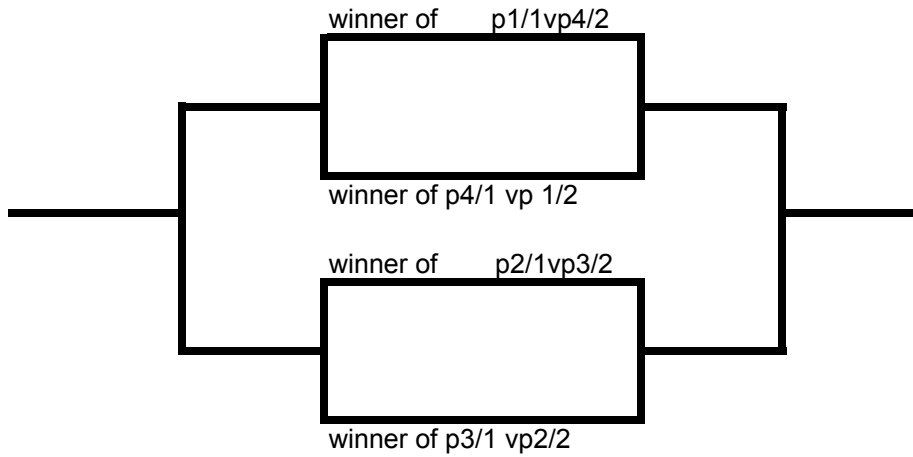

2009
UTAH VALLEY TEAM CAMP
VARSITY TOURNAMENT ASSIGNMENTS
FRIDAY

V1   Court 1-2   2pm-4pm