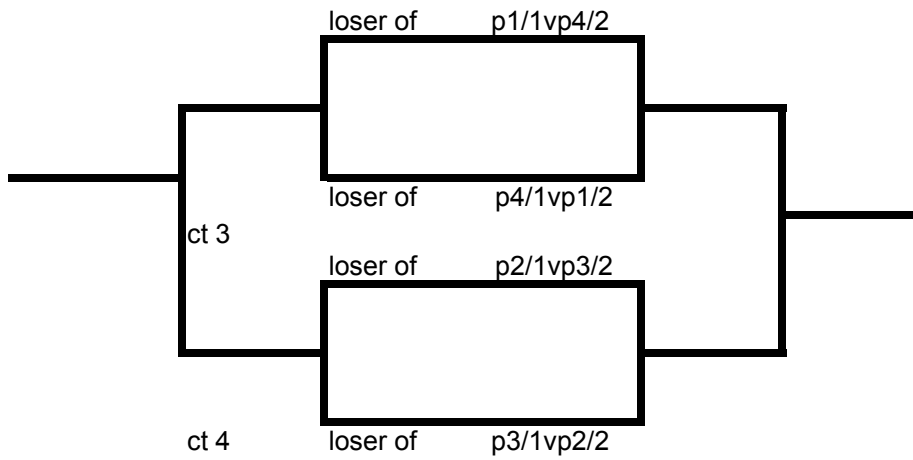

V2   Court 3-4   2pm-4pm