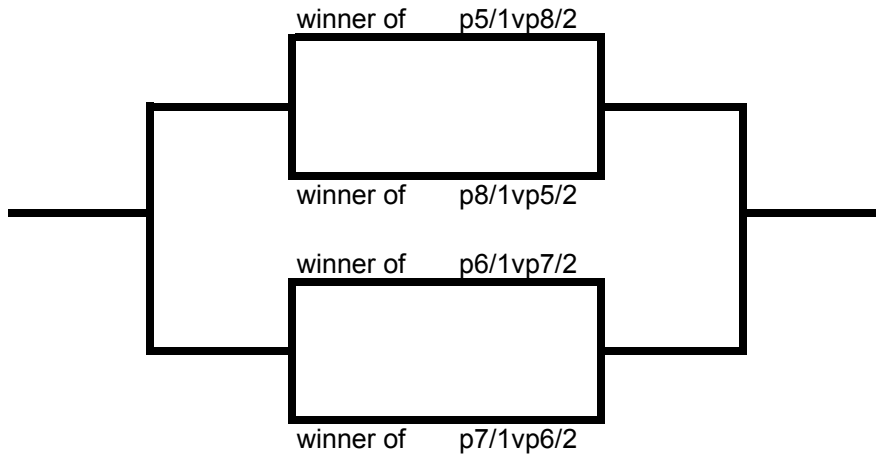

Varsity Division 14

V3 Court 1-2 12pm-2pm

V4 Court 3-4 12pm-2pm

V9 Court 5-6 10am-12pm

V10 Court 7-8 10am-12pm

V5 Court 1-2 10am-12pm

V6 Court 3-4 10am-12pm

Varsity Division 11