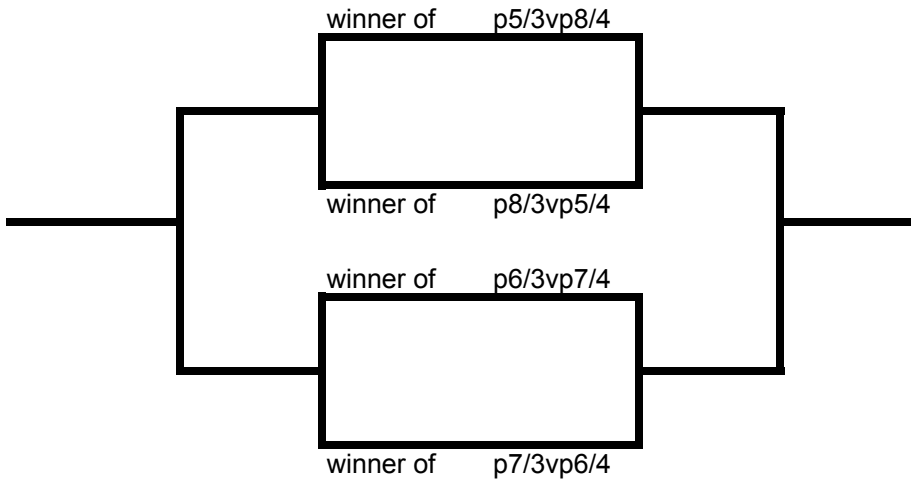

2009  
 UTAH VALLEY TEAM CAMP  
 VARSITY TOURNAMENT ASSIGNMENTS  
 FRIDAY

V1            Court 1-2    2pm-4pm

V2            Court 3-4    2pm-4pm

V7

Court 5-6 12-2pm

V8

Court 5-6 2pm-4pm

Varsity Division 13

Varsity Division 14

V3 Court 1-2 12pm-2pm

V4 Court 3-4 12pm-2pm

V9 Court 5-6 10am-12pm

V10 Court 7-8 10am-12pm

V5 Court 1-2 10am-12pm

V6 Court 3-4 10am-12pm

Varsity Division 11