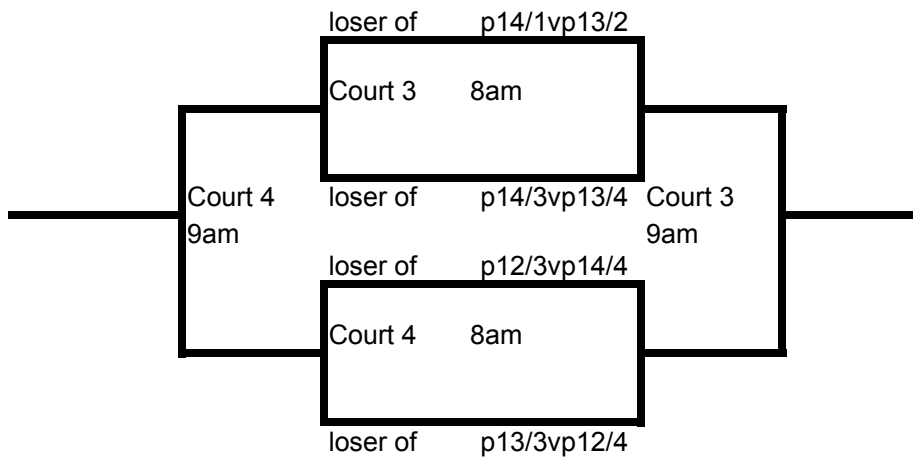

### TOURNAMENT SCHEDULE

ALL MATCHES TODAY WILL BE 2 GAMES TO 25(NO CAP)

TIME	Pool 1 Schedule	Pool 2 Schedule	Pool 3 Schedule	Pool 4 Schedule	Pool 5 Schedule	Pool 6 Schedule	Pool 7 Schedule	Pool 8 Schedule	TIME	Pool 9 Schedule	Pool 10 Schedule	Pool 11 Schedule	Pool 12 Schedule	Pool 13 Schedule	Pool 14 Schedule
7:30	<b>Available for Warm up</b>								2:30	<b>Available for Warm up</b>					
8:00	1v3	1v3	1v3	1v3	1v3	1v3	1v3	1v3	3:00	1v3	1v3	1v3	1v3	1v3	1v3
8:45	2v4	2v4	2v4	2v4	2v4	2v4	2v4	2v4	3:45	2v4	2v4	2v4	2v4	2v4	2v4
9:30	1v4	1v4	1v4	1v4	1v4	1v4	1v4	1v4	4:30	1v4	1v4	1v4	1v4	1v4	1v4
10:15	2v3	2v3	2v3	2v3	2v3	2v3	2v3	2v3	5:15	2v3	2v3	2v3	2v3	2v3	2v3
11:00	3v4	3v4	3v4	3v4	3v4	3v4	3v4	3v4	6:00	3v4	3v4	3v4	3v4	3v4	3v4
11:45	1v2	1v2	1v2	1v2	1v2	1v2	1v2	1v2	6:45	1v2	1v2	1v2	1v2	1v2	1v2
12:30	p1/1vp4/2	p2/1vp3/2	p3/1vp2/2	p4/1vp1/2	p5/1vp8/2	p6/1vp7/2	p7/1vp6/2	p8/1vp5/2	7:30	p9/1vp11/2	p10/1vp9/2	p11/1vp10/2	p12/1vp14/2	p13/1vp12/2	p14/1vp13/2
1:15	p1/3vp4/4	p2/3vp3/4	p3/3vp2/4	p4/3vp1/4	p5/3vp8/4	p6/3vp7/4	p7/3vp6/4	p8/3vp5/4	8:15	p9/3vp11/4	p10/3vp9/4	p11/3vp10/4	p12/3vp14/4	p13/3vp12/4	p14/3vp13/4

2009  
 UTAH VALLEY TEAM CAMP  
 VARSITY TOURNAMENT ASSIGNMENTS  
 FRIDAY

V1            Court 1-2    2pm-4pm

V2            Court 3-4    2pm-4pm

V7

Court 5-6 12-2pm

V8

Court 5-6 2pm-4pm

Varsity Division 13

Varsity Division 14

V3 Court 1-2 12pm-2pm

V4 Court 3-4 12pm-2pm

V9 Court 5-6 10am-12pm

V10 Court 7-8 10am-12pm

V5 Court 1-2 10am-12pm

V6 Court 3-4 10am-12pm

Varsity Division 11