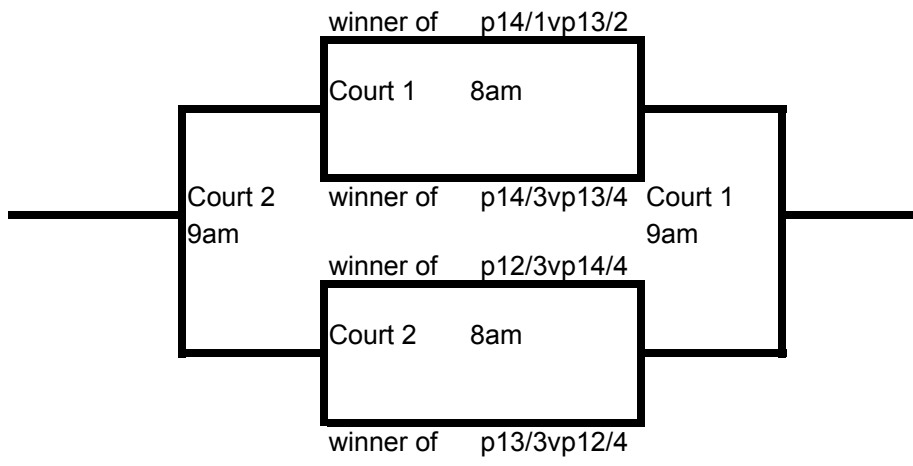

### TOURNAMENT SCHEDULE

ALL MATCHES TODAY WILL BE 2 GAMES TO 25(NO CAP)

TIME	Pool 1 Schedule	Pool 2 Schedule	Pool 3 Schedule	Pool 4 Schedule	Pool 5 Schedule	Pool 6 Schedule	Pool 7 Schedule	Pool 8 Schedule	TIME	Pool 9 Schedule	Pool 10 Schedule	Pool 11 Schedule	Pool 12 Schedule	Pool 13 Schedule	Pool 14 Schedule
7:30	<b>Available for Warm up</b>								2:30	<b>Available for Warm up</b>					
8:00	1v3	1v3	1v3	1v3	1v3	1v3	1v3	1v3	3:00	1v3	1v3	1v3	1v3	1v3	1v3
8:45	2v4	2v4	2v4	2v4	2v4	2v4	2v4	2v4	3:45	2v4	2v4	2v4	2v4	2v4	2v4
9:30	1v4	1v4	1v4	1v4	1v4	1v4	1v4	1v4	4:30	1v4	1v4	1v4	1v4	1v4	1v4
10:15	2v3	2v3	2v3	2v3	2v3	2v3	2v3	2v3	5:15	2v3	2v3	2v3	2v3	2v3	2v3
11:00	3v4	3v4	3v4	3v4	3v4	3v4	3v4	3v4	6:00	3v4	3v4	3v4	3v4	3v4	3v4
11:45	1v2	1v2	1v2	1v2	1v2	1v2	1v2	1v2	6:45	1v2	1v2	1v2	1v2	1v2	1v2
12:30	p1/1vp4/2	p2/1vp3/2	p3/1vp2/2	p4/1vp1/2	p5/1vp8/2	p6/1vp7/2	p7/1vp6/2	p8/1vp5/2	7:30	p9/1vp11/2	p10/1vp9/2	p11/1vp10/2	p12/1vp14/2	p13/1vp12/2	p14/1vp13/2
1:15	p1/3vp4/4	p2/3vp3/4	p3/3vp2/4	p4/3vp1/4	p5/3vp8/4	p6/3vp7/4	p7/3vp6/4	p8/3vp5/4	8:15	p9/3vp11/4	p10/3vp9/4	p11/3vp10/4	p12/3vp14/4	p13/3vp12/4	p14/3vp13/4

2009  
 UTAH VALLEY TEAM CAMP  
 VARSITY TOURNAMENT ASSIGNMENTS  
 FRIDAY

V1            Court 1-2    2pm-4pm

V2            Court 3-4    2pm-4pm

V7

Court 5-6 12-2pm

V8

Court 5-6 2pm-4pm

Varsity Division 13

Varsity Division 14

V3 Court 1-2 12pm-2pm

V4 Court 3-4 12pm-2pm

V9 Court 5-6 10am-12pm

V10 Court 7-8 10am-12pm

V5 Court 1-2 10am-12pm

V6 Court 3-4 10am-12pm

Varsity Division 11