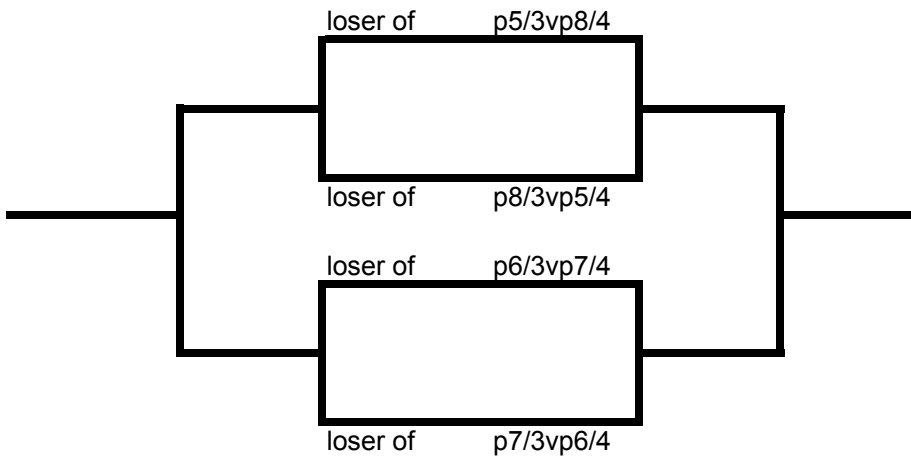

2009  
 UTAH VALLEY TEAM CAMP  
 VARSITY TOURNAMENT ASSIGNMENTS  
 FRIDAY

V1            Court 1-2    2pm-4pm

V2            Court 3-4    2pm-4pm

V7

Court 5-6 12-2pm

V8

Court 5-6 2pm-4pm

Varsity Division 13

Varsity Division 14

V3 Court 1-2 12pm-2pm

V4 Court 3-4 12pm-2pm

V9 Court 5-6 10am-12pm

V10 Court 7-8 10am-12pm

V5 Court 1-2 10am-12pm

V6 Court 3-4 10am-12pm

Varsity Division 11