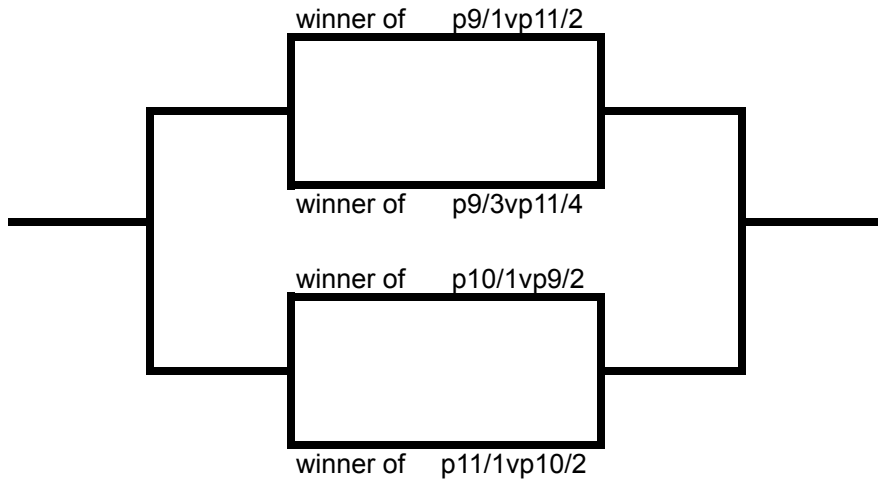

Varsity Division 14

V3 Court 1-2 12pm-2pm

V4 Court 3-4 12pm-2pm

V9 Court 5-6 10am-12pm

V10 Court 7-8 10am-12pm

V5 Court 1-2 10am-12pm

V6 Court 3-4 10am-12pm

Varsity Division 11