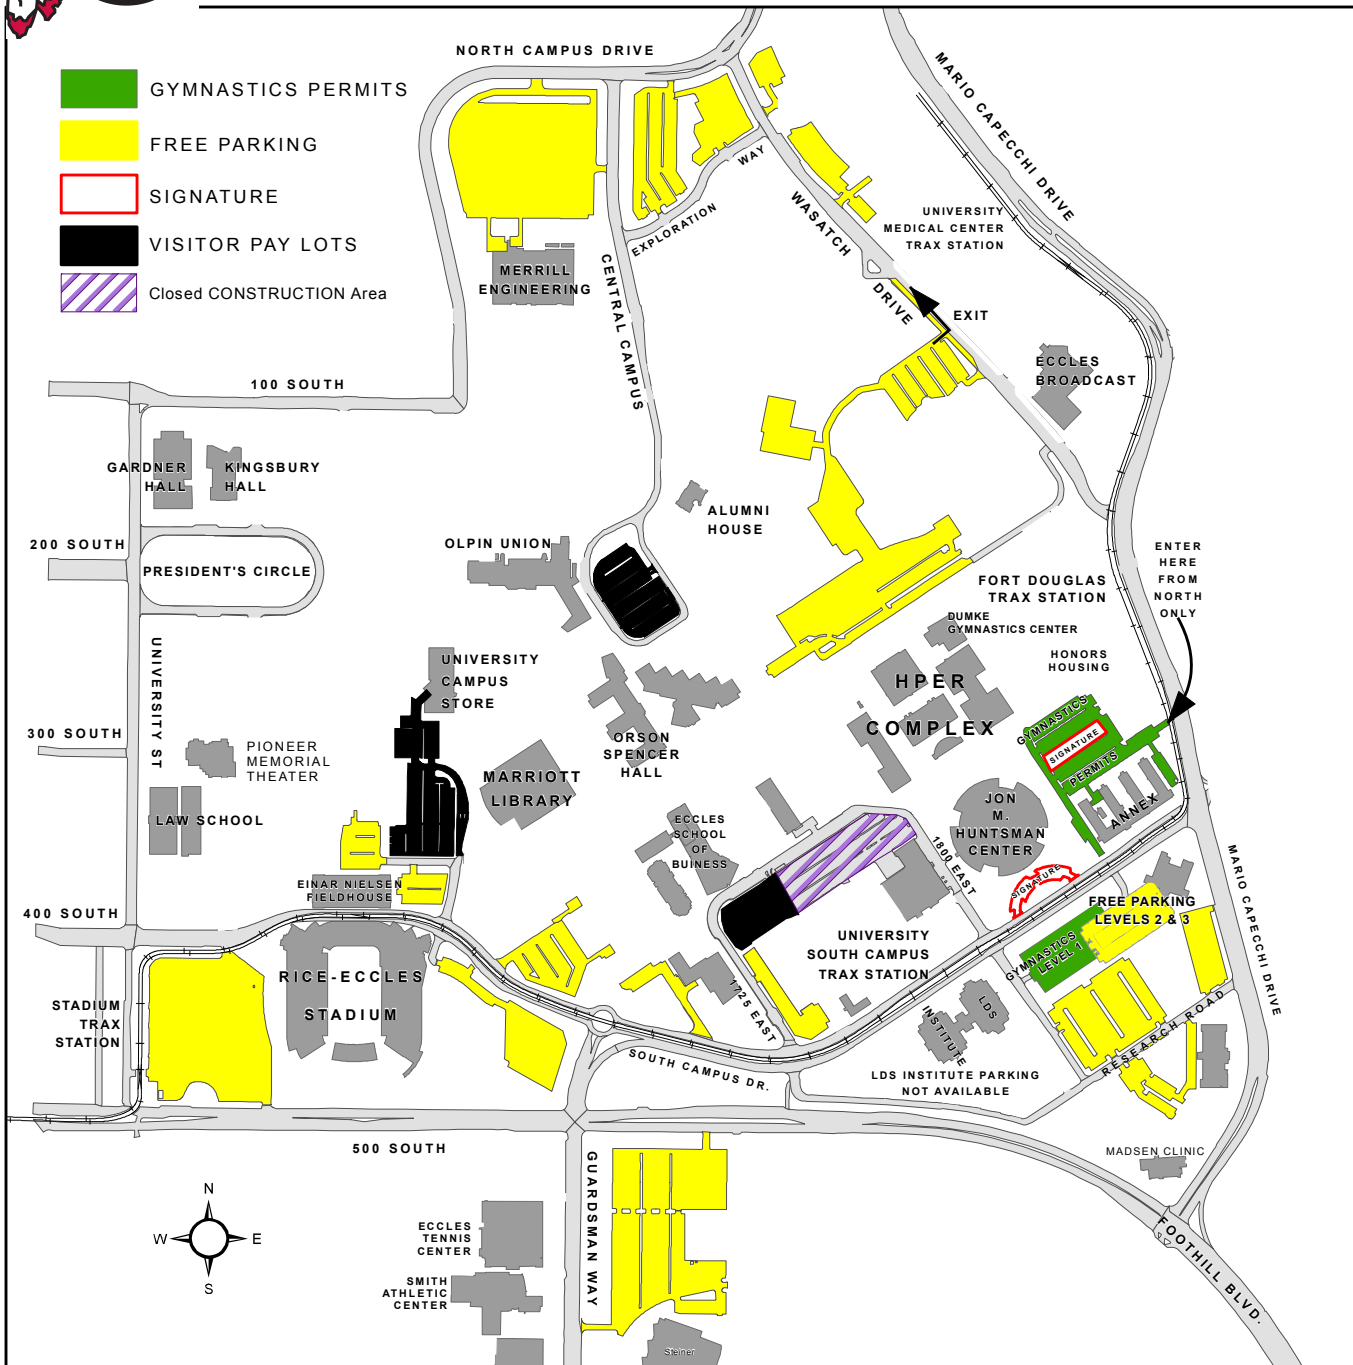

2014 Gymnastics Parking

TRAX & your Game Ticket

Your ticket to the game serves as your fare. Ride TRAX straight to the Jon M. Huntsman Center with family, friends, and fans. Two TRAX stations serve Utah Athletics fans: UNIVERSITY SOUTH CAMPUS STATION on South Campus Drive and FORT DOUGLAS STATION on Mario Capecchi Drive.

UTA Info

For more information about UTA Bus and TRAX Light Rail service call RIDE UTA (801-743-3882) or online: www.rideuta.com.

Arrive Early and Carpool

Remember: parking is tight. Give yourself Plenty of time to make it to the U.!

Weeknight Games

On nights when school is in session, parking on campus will be limited and not all lots will be available.

Traffic Restrictions

Remember, you cannot make a left turn across TRAX lines on South Campus Drive, so plan ahead --- you are restricted to a Right Turn Only to enter most lots along South Campus Drive.