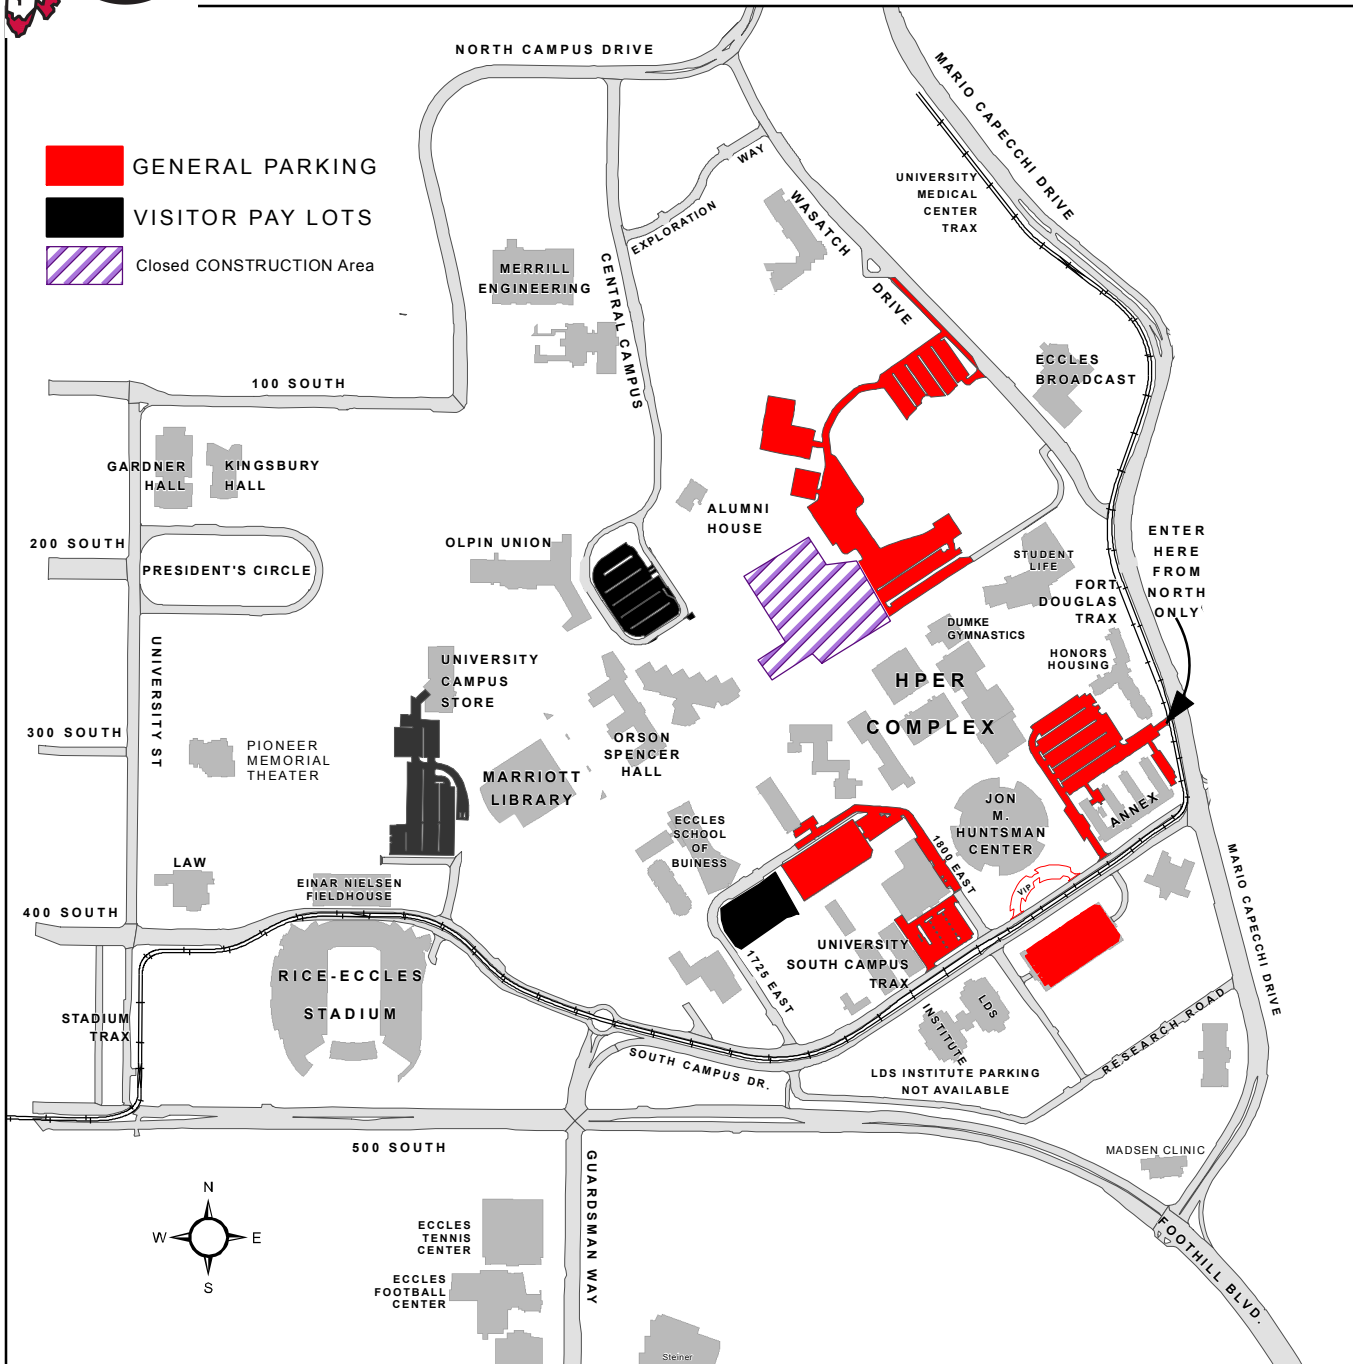

2015-16 Women's Basketball Parking

TRAX & your Game Ticket

Your ticket to the game serves as your fare. Ride TRAX straight to the Jon M. Huntsman Center with family, friends, and fans. Two TRAX stations serve Utah Athletics fans: University South Campus on South Campus Drive and Fort Douglas on Mario Capecchi Drive.

Weeknight Games

On nights when school is in session, parking on campus will be limited and not all lots will be available.

Traffic Restrictions

Remember, you cannot make a left turn across TRAX lines on South Campus Drive, so plan ahead --- you are restricted to a Right Turn Only to enter most lots along South Campus Drive.