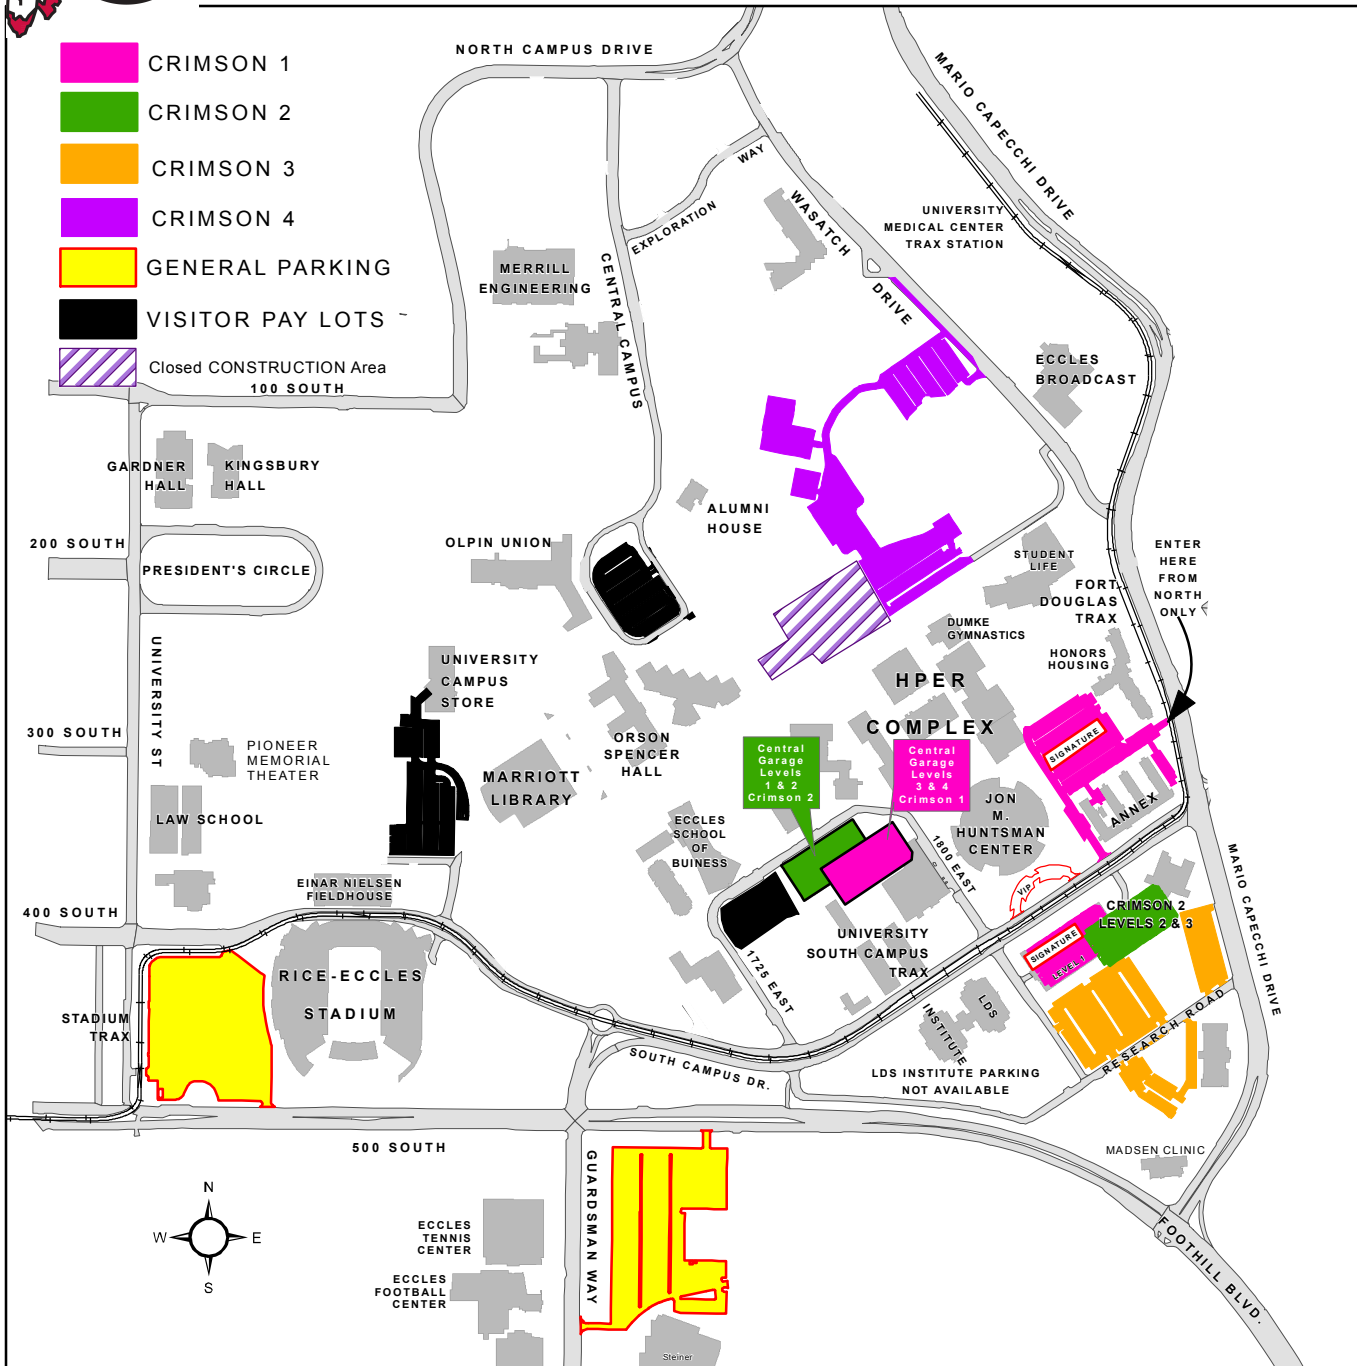

2015-16 Basketball Parking

TRAX & your Game Ticket

Your ticket to the game serves as your fare. Ride TRAX straight to the Jon M. Huntsman Center with family, friends, and fans. Two TRAX stations serve Utah Athletics fans: University South Campus on South Campus Drive and Fort Douglas on Mario Capecchi Drive.

UTA Info

For more information about UTA Bus and TRAX Light Rail service call RIDE UTA (801-743-3882) or online: www.rideuta.com.

Arrive Early and Carpool

Remember: parking is tight. Give yourself Plenty of time to make it to the U.!

Weeknight Games

On nights when school is in session, parking on campus will be limited and not all lots will be available.

Traffic Restrictions

Remember, you cannot make a left turn across TRAX lines on South Campus Drive, so plan ahead --- you are restricted to a Right Turn Only to enter most lots along South Campus Drive.