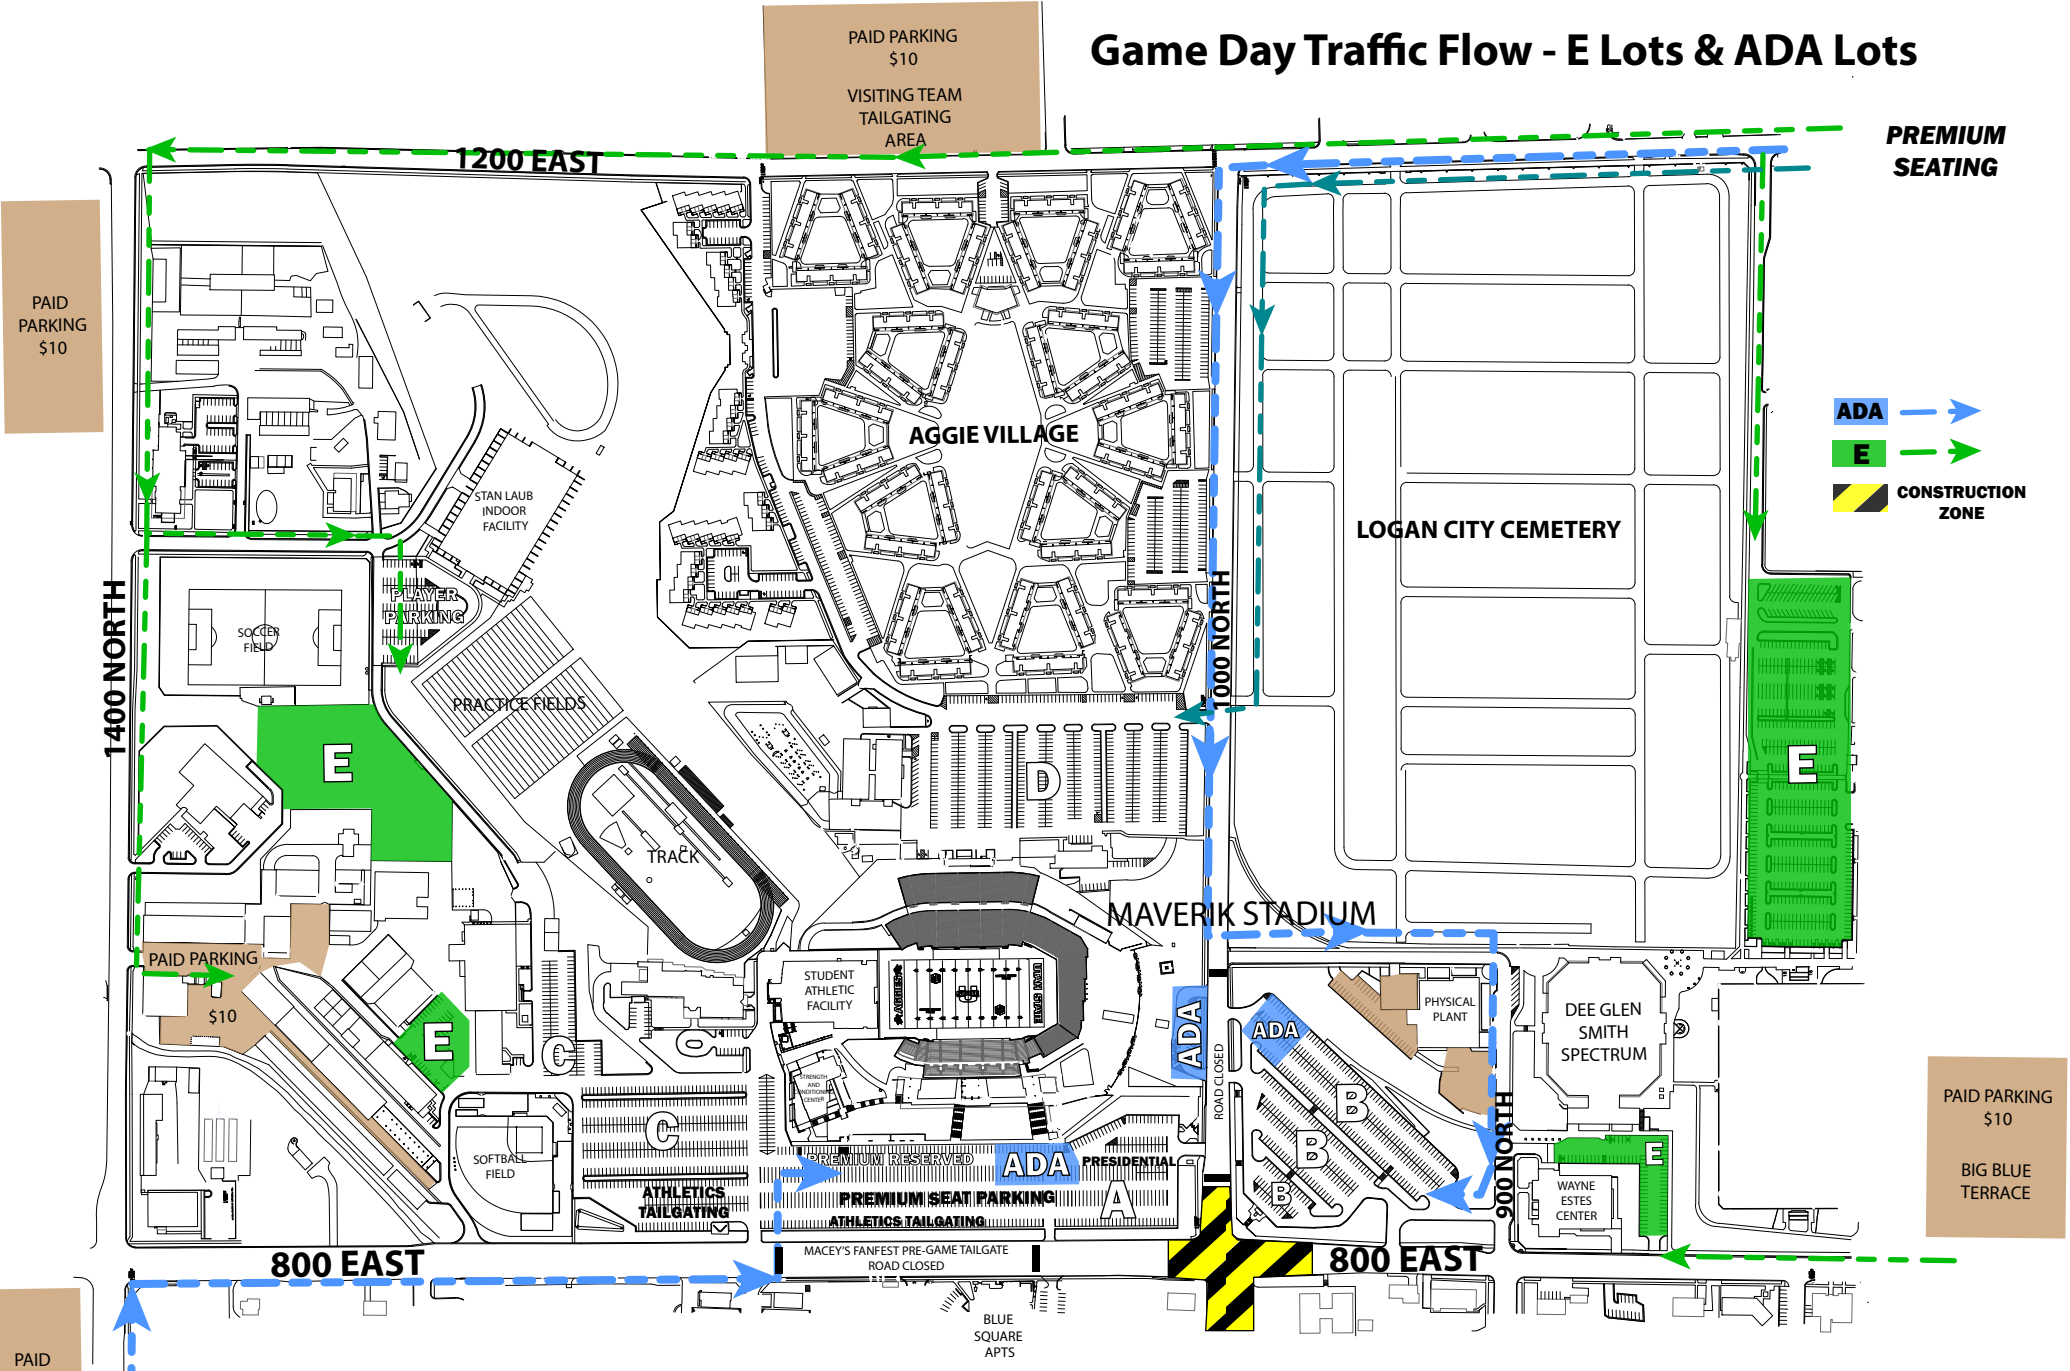

# Game Day Traffic Flow - E Lots & ADA Lots

# UTAH STATE FOOTBALL PARKING MAP 2017