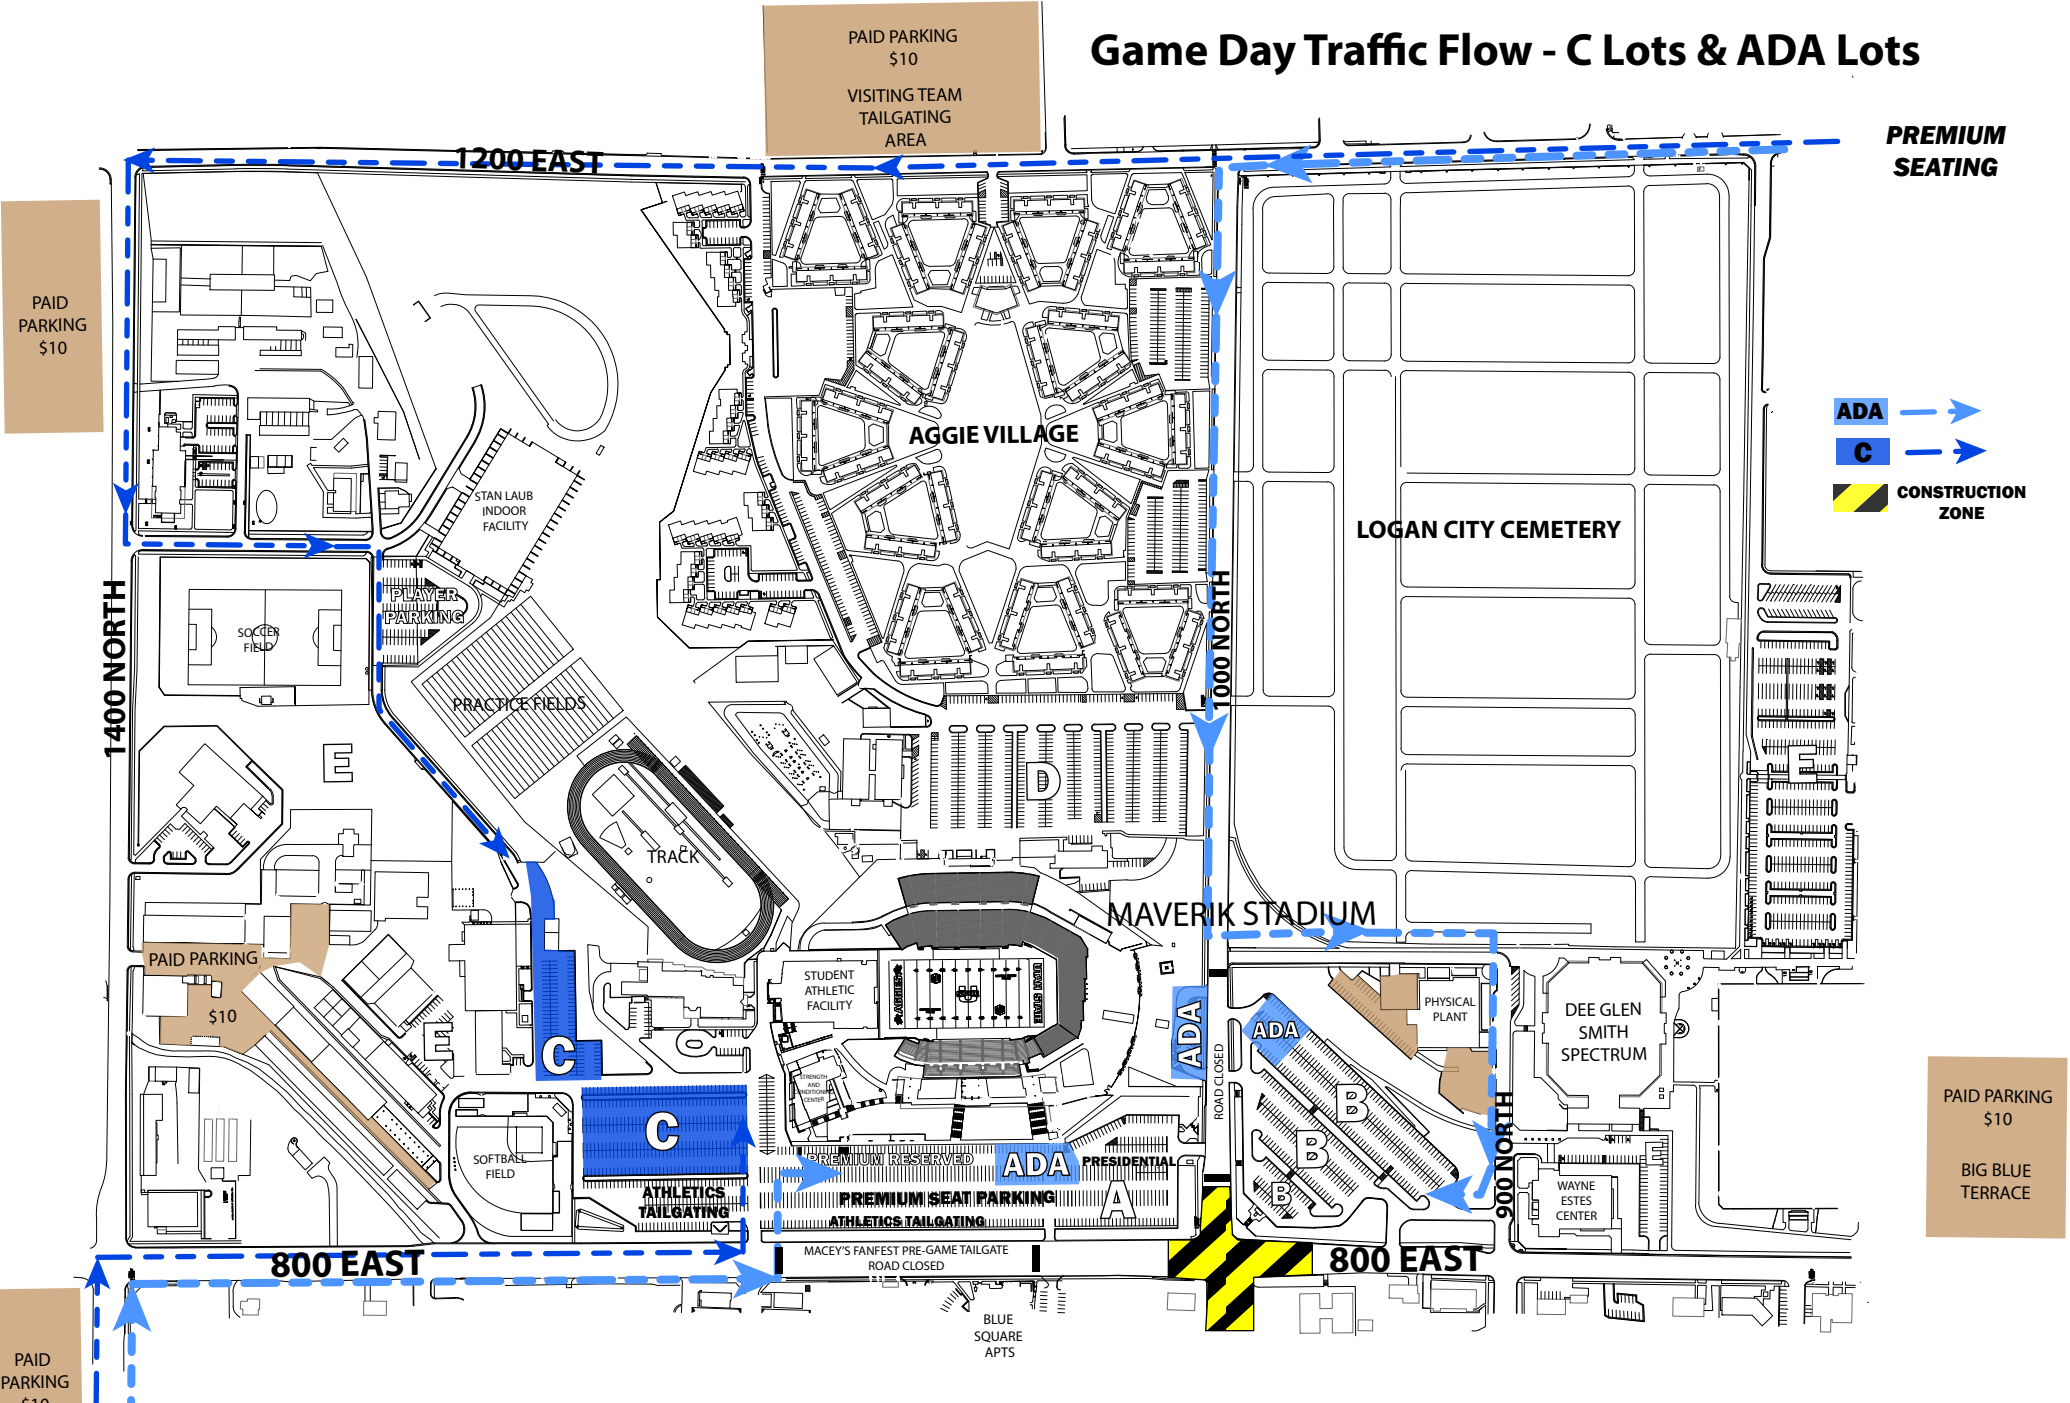

Game Day Traffic Flow - C Lots & ADA Lots

UTAH STATE FOOTBALL PARKING MAP 2017