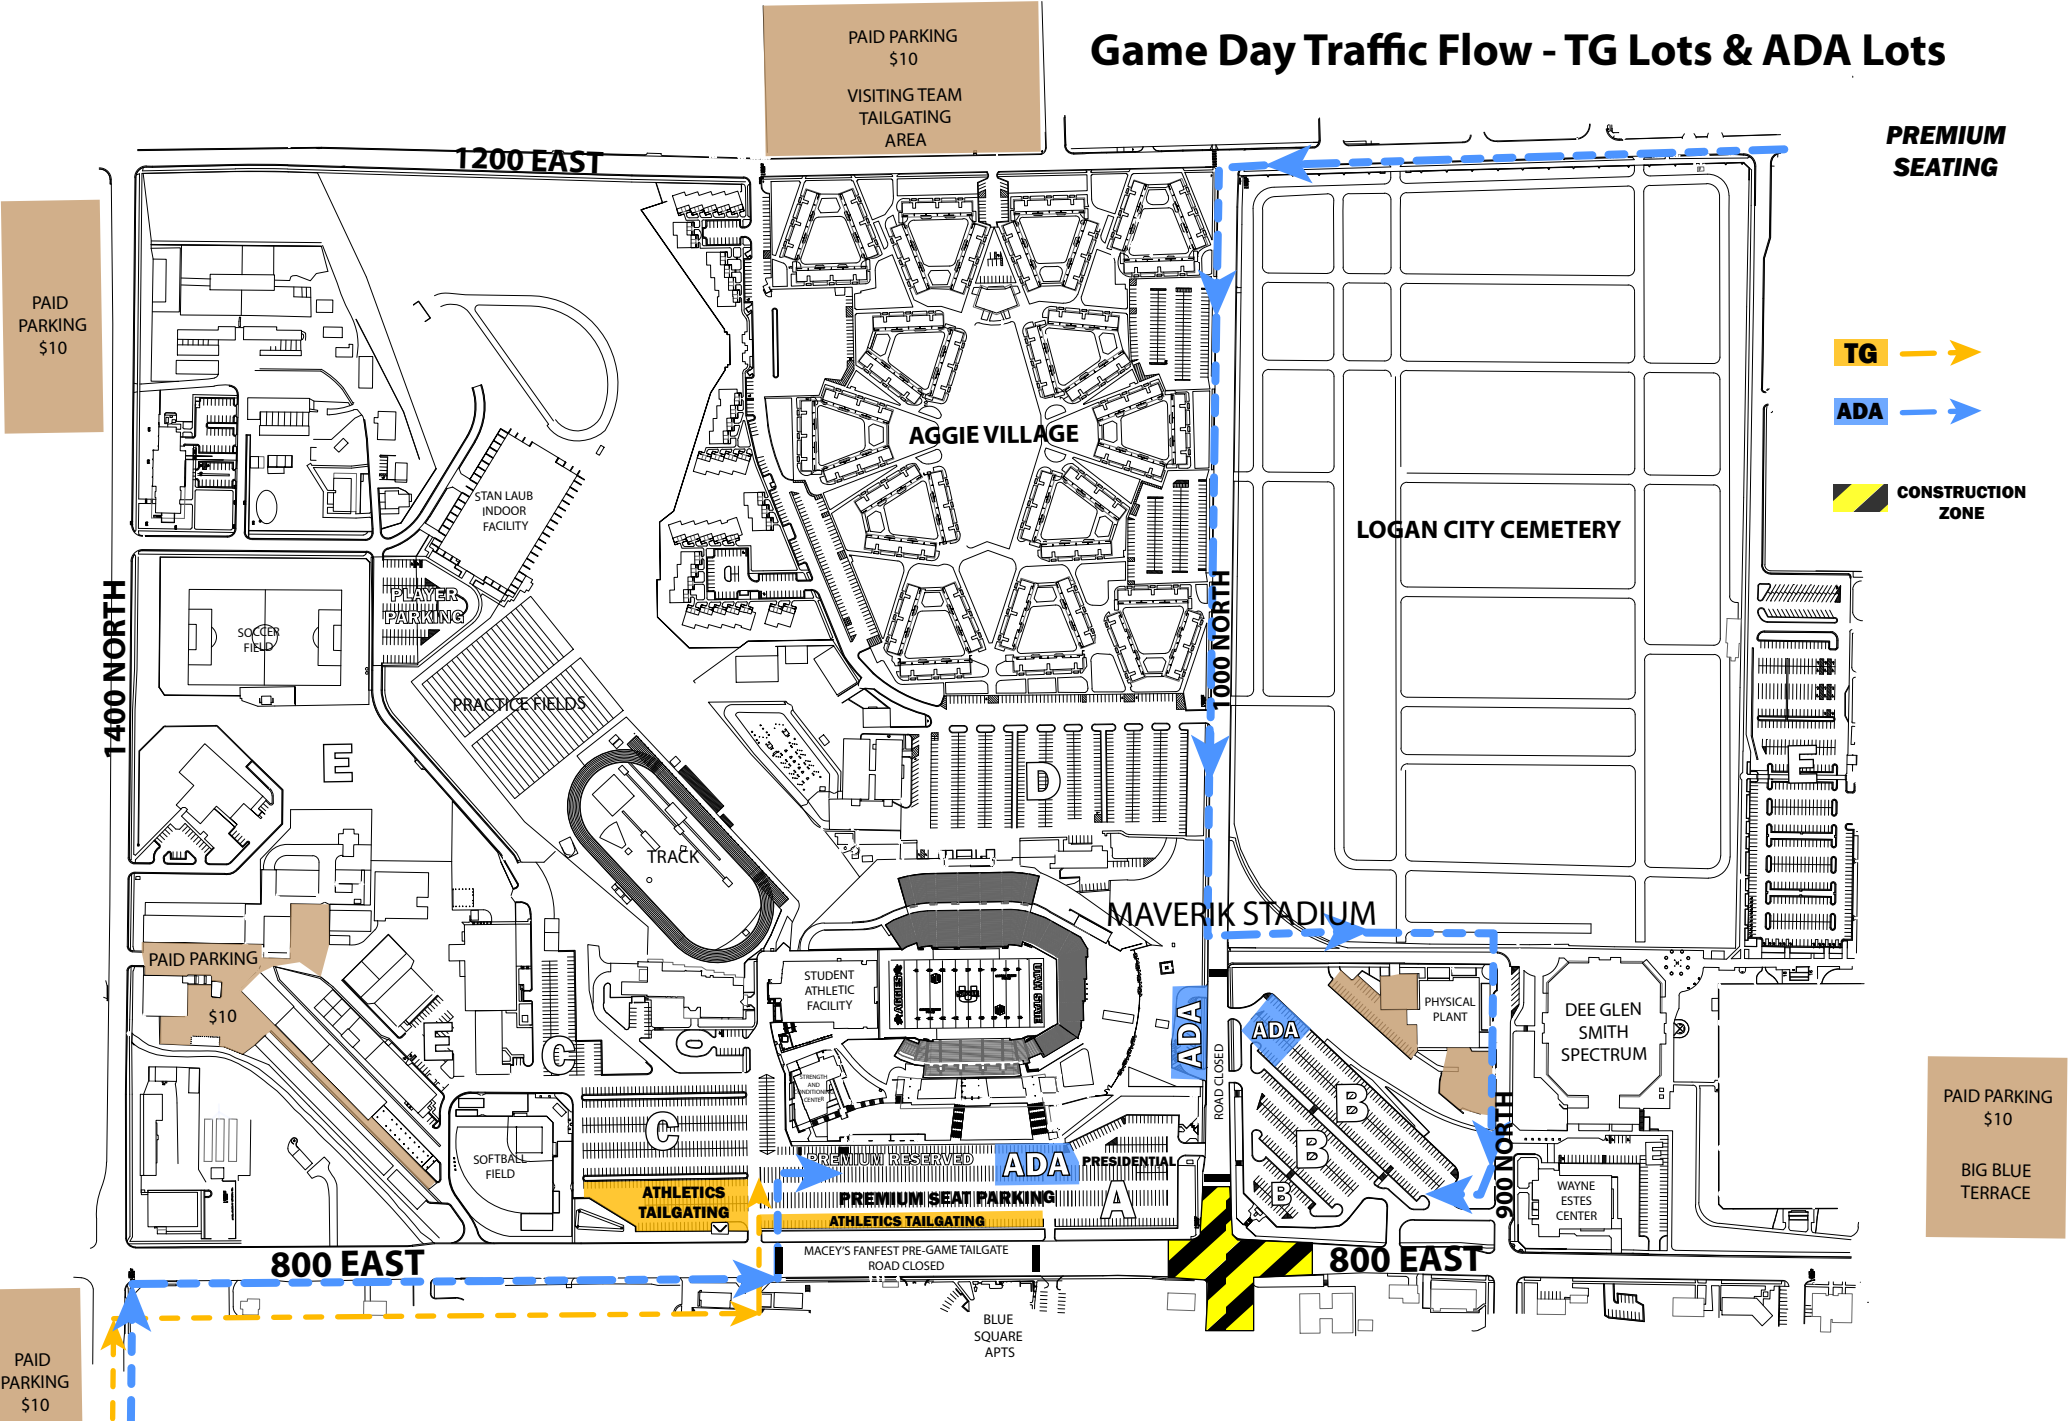

## Game Day Traffic Flow - TG Lots & ADA Lots

# UTAH STATE FOOTBALL PARKING MAP 2017