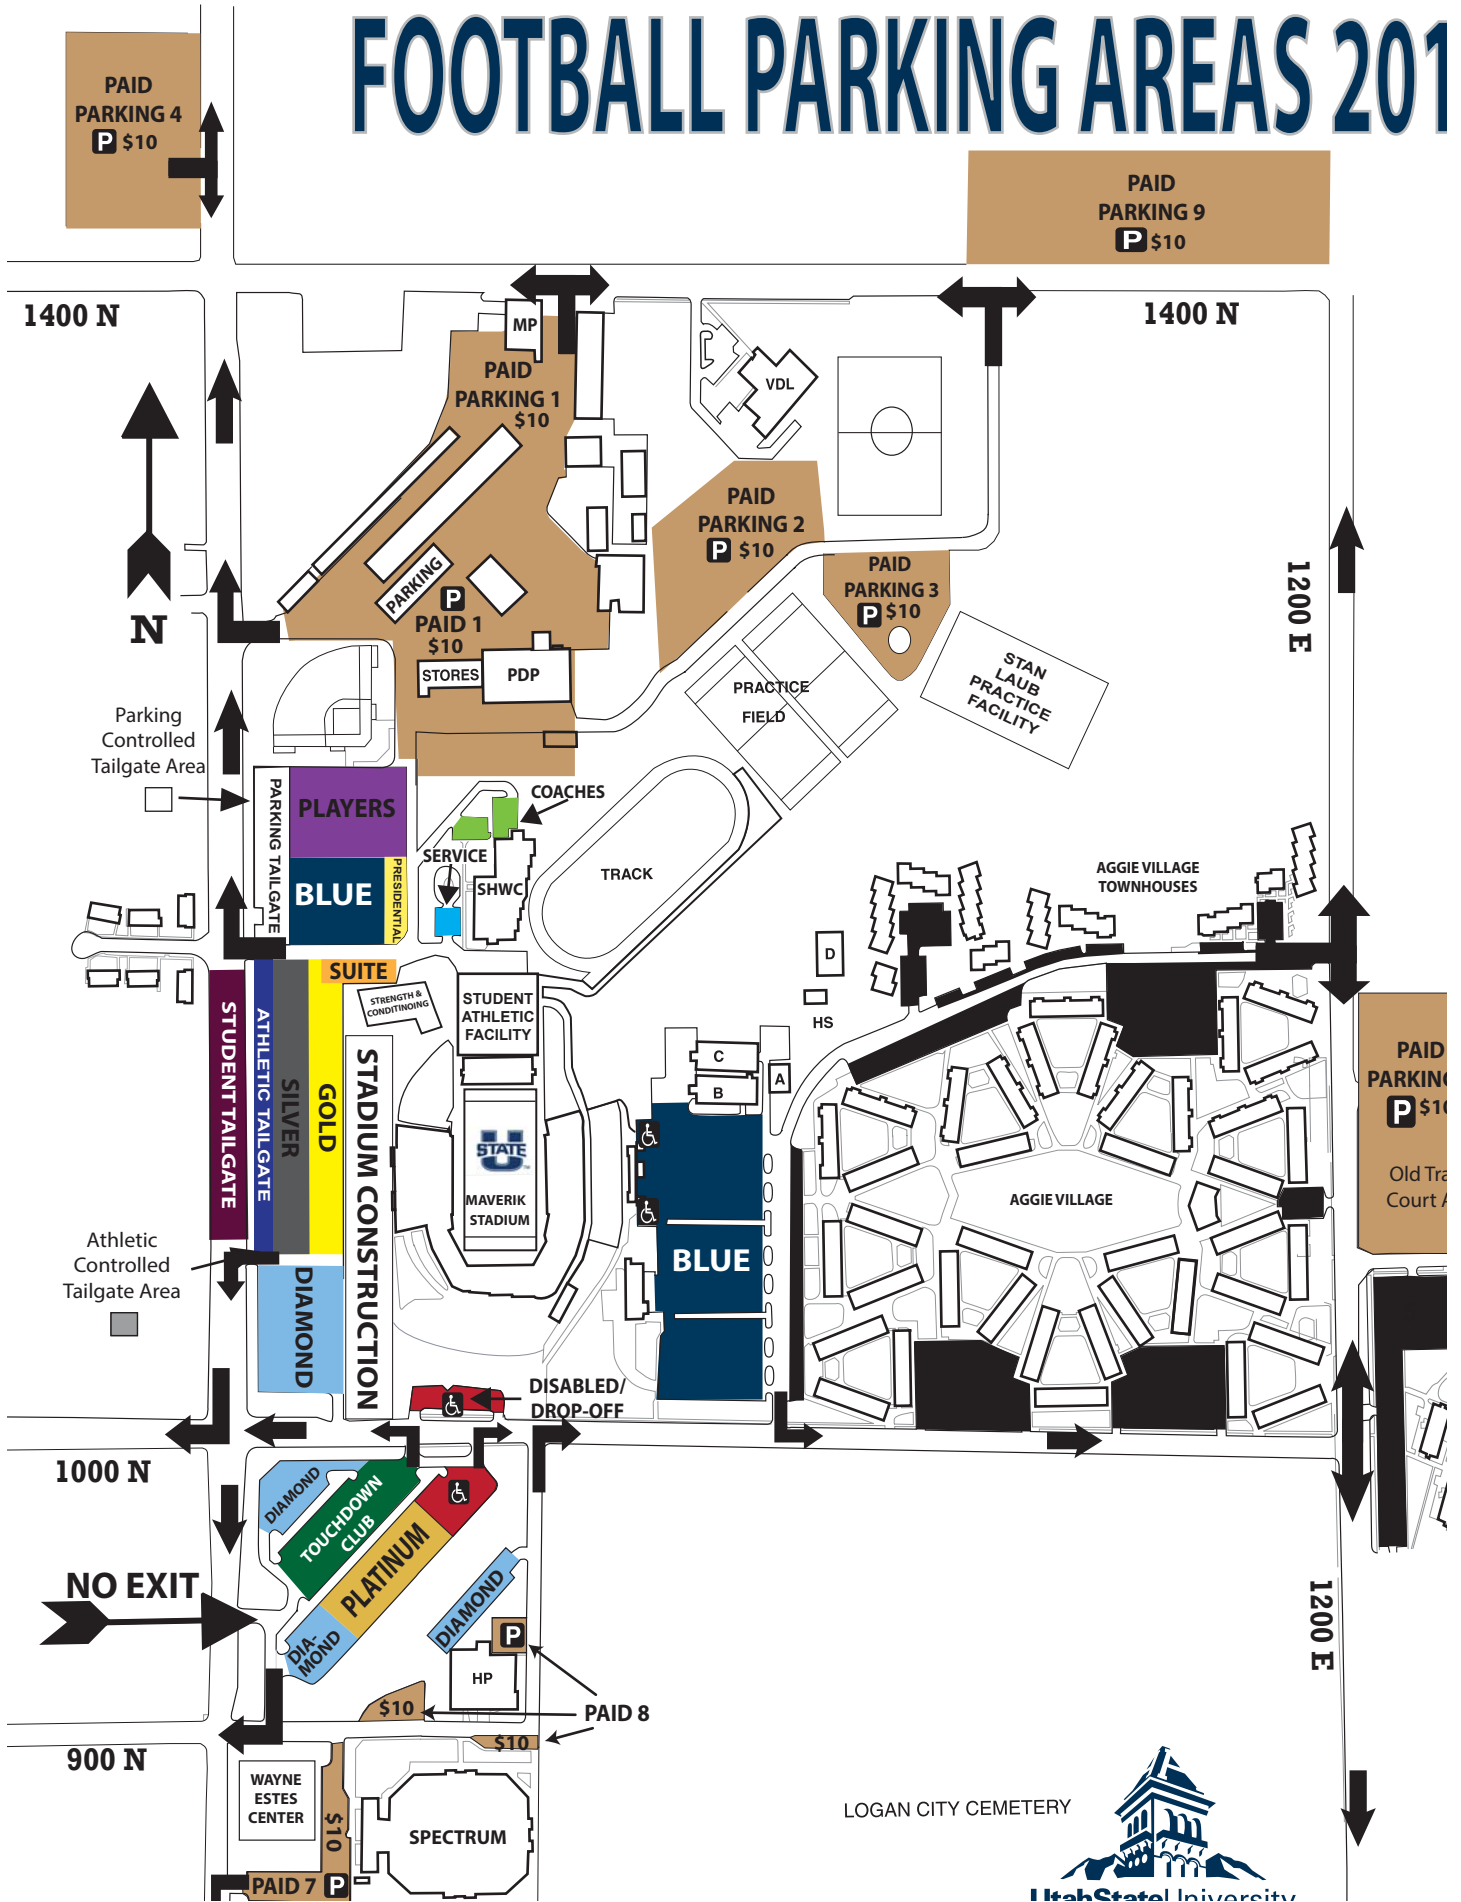

# FOOTBALL PARKING AREAS 2011

LOGAN CITY CEMETERY