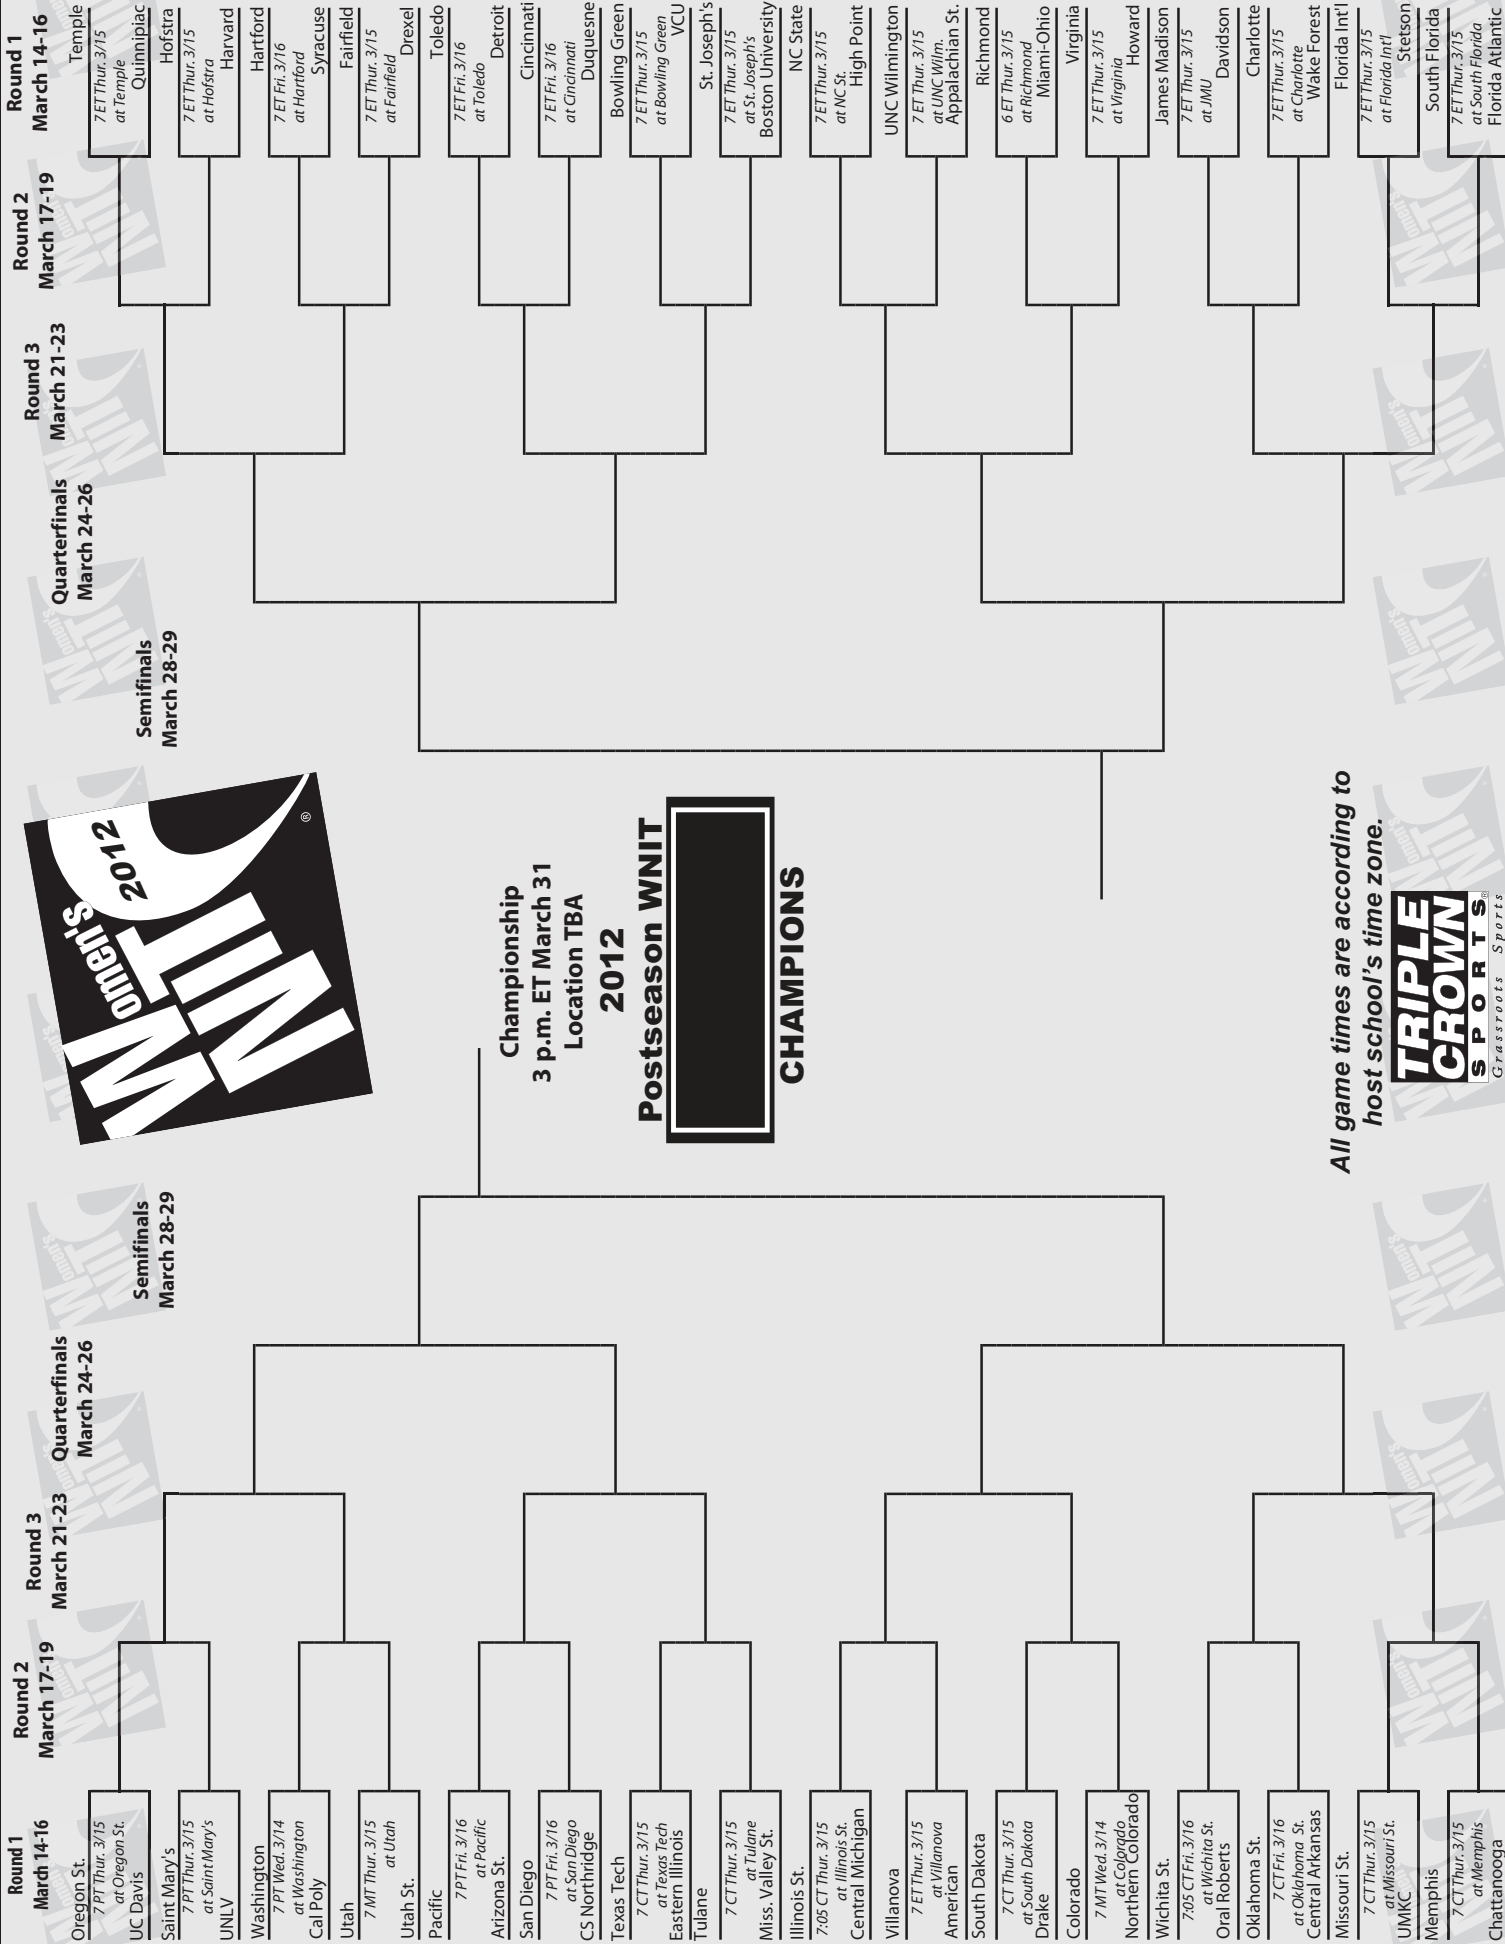

2011-12 LADY REBEL BASKETBALL

Rebounds	G	Reb	Reb/G
SMITH, Jamie	31	260	8.4
SANFORD, Lenita	28	206	7.4
NZEUKOU, Sandrine	31	191	6.2
STYLES, Markiell	29	164	5.7
THOMPSON, Kelli	31	100	3.2

Assists	G	No.	Ast/G
BELL, Mia	31	124	4.0
THOMPSON, Kelli	31	99	3.2
SANFORD, Lenita	28	36	1.3
SMITH, Jamie	31	32	1.0
NZEUKOU, Sandrine	31	23	0.7

Rebound Average	G	Reb	Avg/G
SMITH, Jamie	31	260	8.4
SANFORD, Lenita	28	206	7.4
NZEUKOU, Sandrine	31	191	6.2
STYLES, Markiell	29	164	5.7
THOMPSON, Kelli	31	100	3.2

Steals	G	No.	Stl/G
BELL, Mia	31	61	2.0
THOMPSON, Kelli	31	55	1.8
SANFORD, Lenita	28	39	1.4
SMITH, Jamie	31	35	1.1
MILLER, Danielle	30	25	0.8

Offensive Rebounds	G	No.	Avg/G
SMITH, Jamie	31	93	3.0
SANFORD, Lenita	28	90	3.2
NZEUKOU, Sandrine	31	87	2.8
STYLES, Markiell	29	83	2.9
BELL, Mia	31	29	0.9

Blocked Shots	G	No.	Blk/G
SANFORD, Lenita	28	64	2.3
SMITH, Jamie	31	29	0.9
NZEUKOU, Sandrine	31	12	0.4
STYLES, Markiell	29	10	0.3
THOMPSON, Kelli	31	7	0.2

Defensive Rebounds	G	No.	Avg/G
SMITH, Jamie	31	167	5.4
SANFORD, Lenita	28	116	4.1
NZEUKOU, Sandrine	31	104	3.4
THOMPSON, Kelli	31	87	2.8
STYLES, Markiell	29	81	2.8

Minutes	G	No.	Min/G
SMITH, Jamie	31	1076	34.7
BELL, Mia	31	1049	33.8
THOMPSON, Kelli	31	1046	33.7
NZEUKOU, Sandrine	31	821	26.5
SANFORD, Lenita	28	705	25.2

Fouls	G	No.	Per/G
SANFORD, Lenita	28	80	2.9
NZEUKOU, Sandrine	31	66	2.1
STYLES, Markiell	29	62	2.1
BELL, Mia	31	61	2.0
SMITH, Jamie	31	58	1.9

Turnovers	G	No.	TO/G
BELL, Mia	31	111	3.6
THOMPSON, Kelli	31	94	3.0
SANFORD, Lenita	28	63	2.3
STYLES, Markiell	29	56	1.9
NZEUKOU, Sandrine	31	50	1.6

Foulsouts	G	No.
STYLES, Markiell	29	2
THOMPSON, Kelli	31	1
SMITH, Jamie	31	1
NZEUKOU, Sandrine	31	1

All game times are according to host school's time zone.