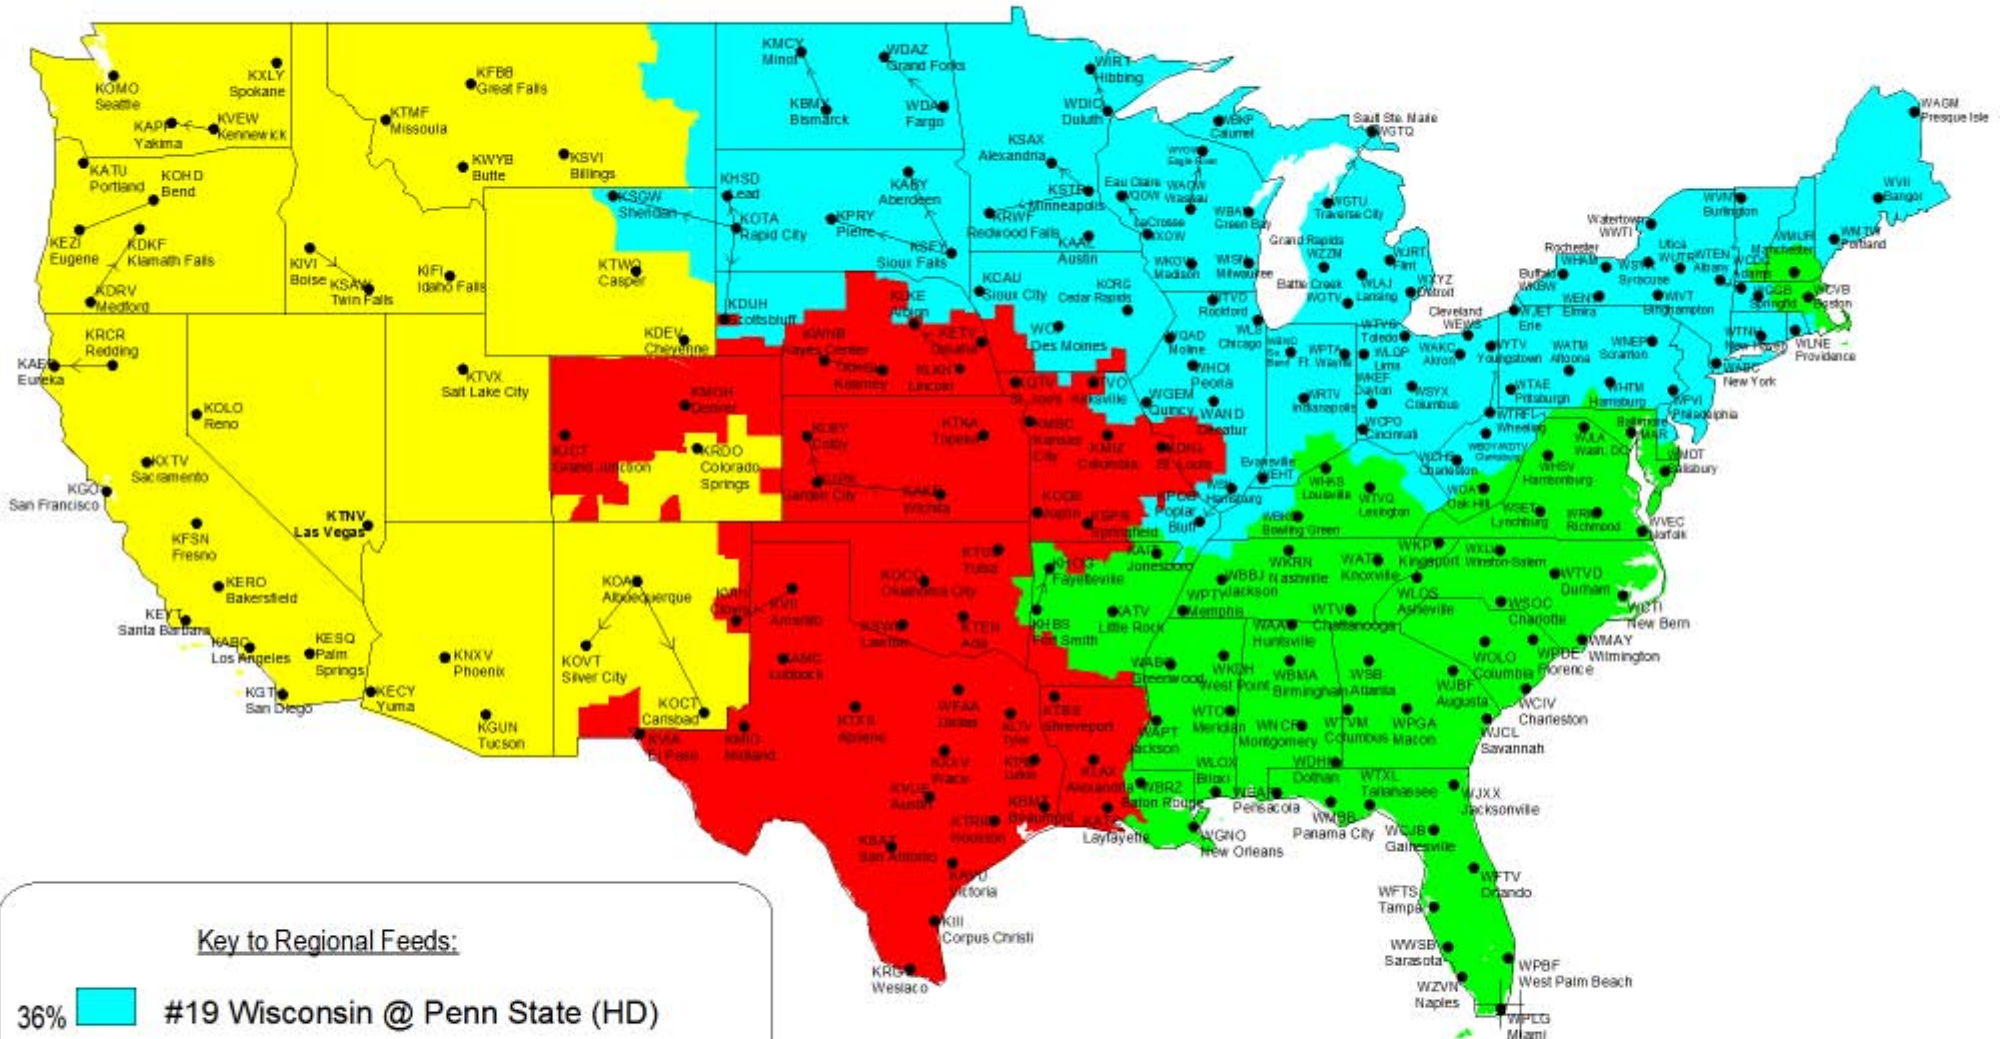

College Football Presented by Best Buy - ESPN on ABC

Wisconsin @ Penn State, South Carolina @ North Carolina, Texas A&M @ Texas Tech, Arizona @ USC
 Saturday, October 13, 2007 3:30PM - 7:00PM ET (12:30PM - 4:00PM PT)

Note: Hawaii and Alaska will receive Arizona @ USC