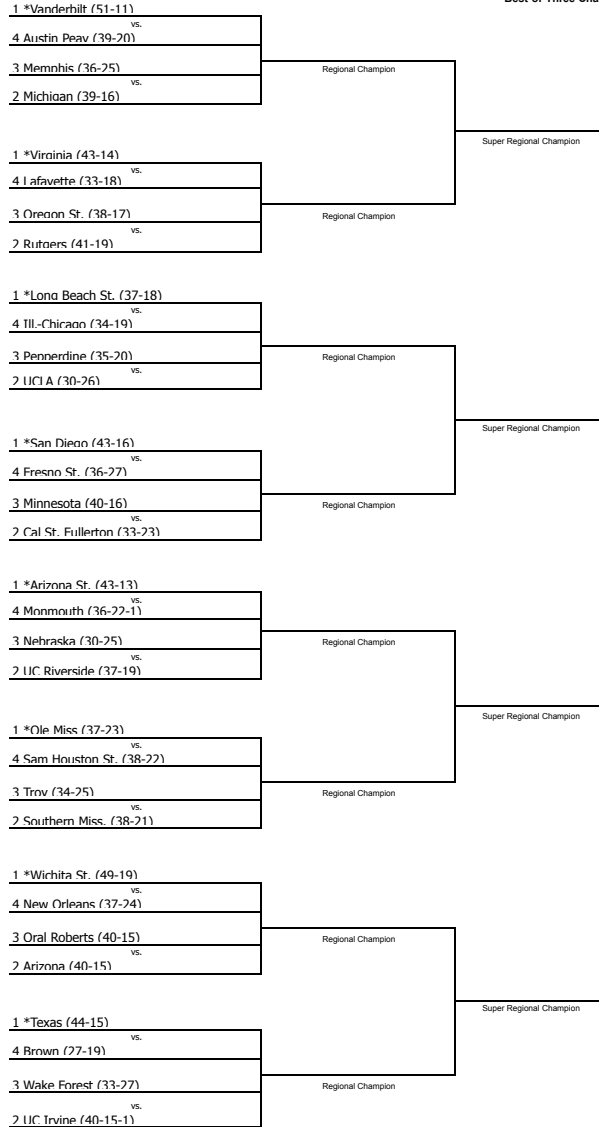

2007 National Collegiate Division I Baseball Championship

Regionals
June 1-4
*Campus or Neutral Sites
Double Elimination
First-Round Pairings

Men's College World Series
June 15-24/25
Omaha, Nebraska
Double Elimination
First-Round Pairings
Best-of-Three Championship Series

NCAA/5/28/07/kkg