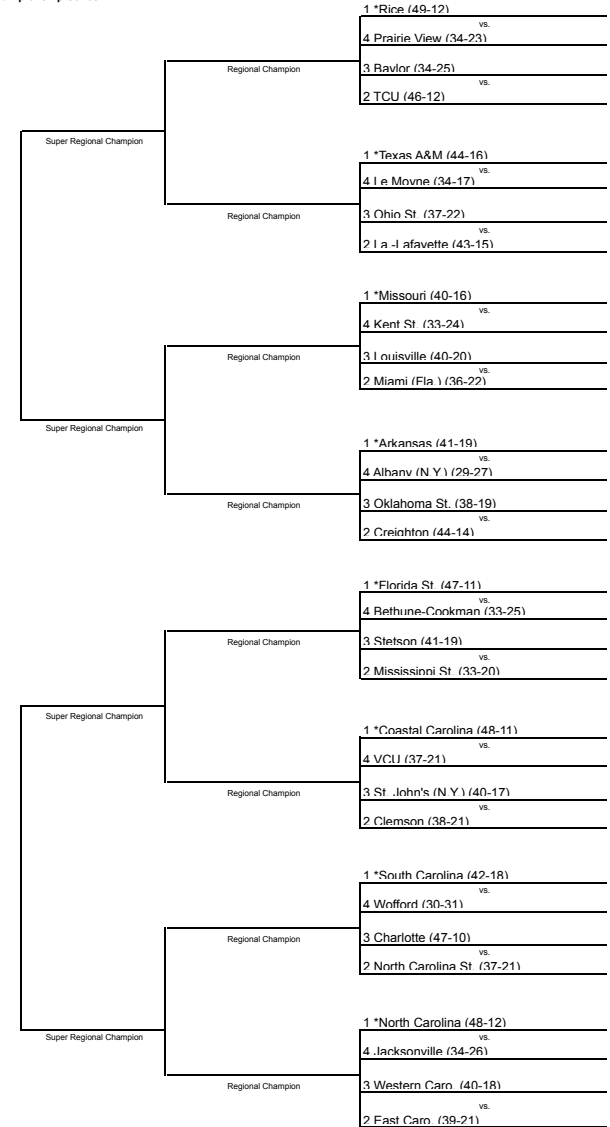

National Top Eight Seeds

1. Vanderbilt (51-11)
2. Rice (49-12)
3. North Carolina (48-12)
4. Texas (44-15)
5. Arizona St. (43-13)
6. Florida St. (47-11)
7. Arkansas (41-19)
8. San Diego (43-16)

Men's College World Series
June 15-24/25
Omaha, Nebraska
Double Elimination
First-Round Pairings
Best-of-Three Championship Series

Regionals
June 1-4
*Campus or Neutral Sites
Double Elimination
First-Round Pairings