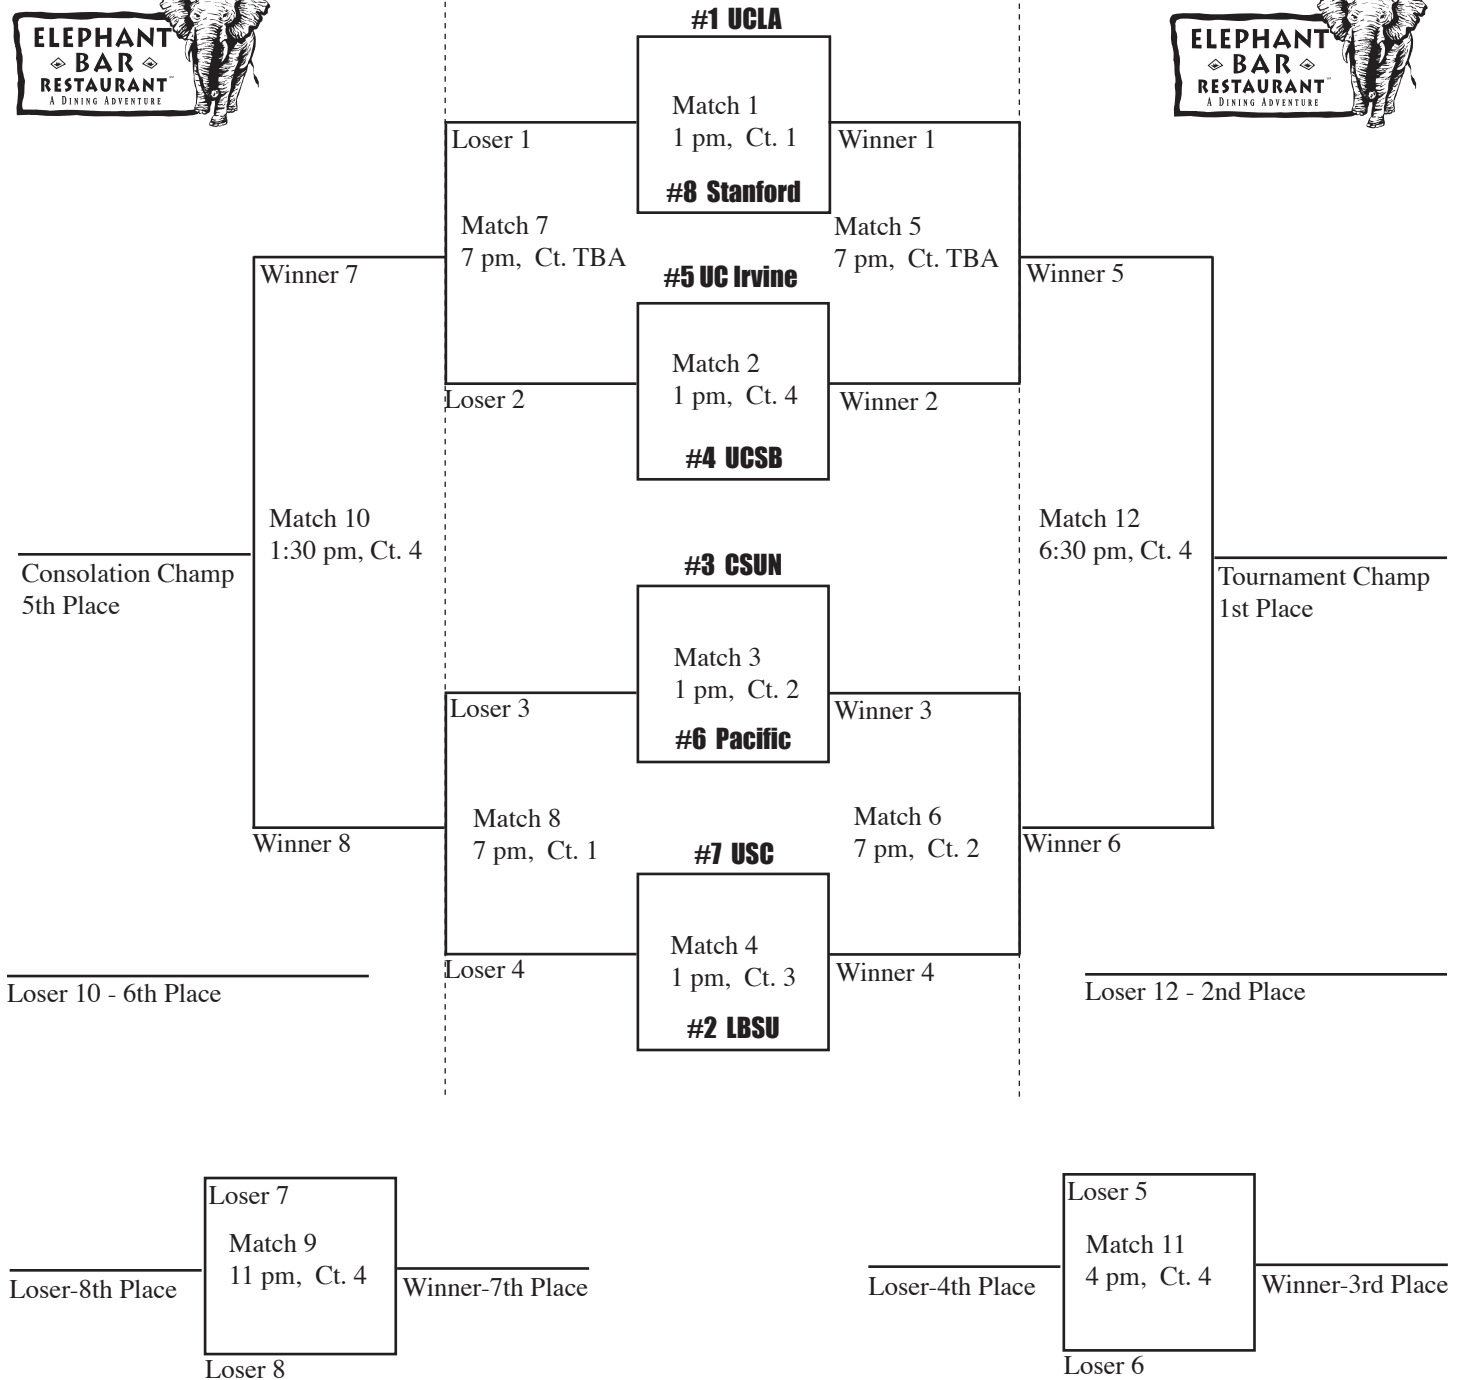

42nd Annual UCSB/Elephant Bar Collegiate Invitational

Friday-Saturday, January 6-7, 2006

Saturday, January 7, 2006

Friday, January 6, 2006

Saturday, January 7, 2006

Courts 1, 2 and 3 are at ECEN (Events Center)
Court 4 is at Robertson Gym