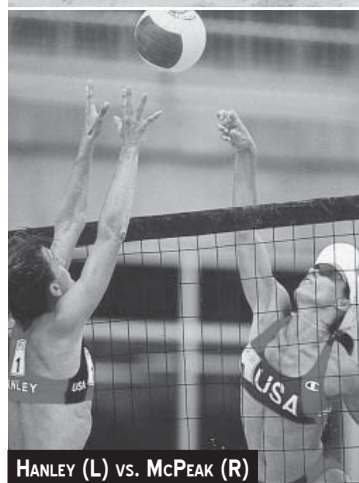

UCLA Olympians

1968 (Mexico City, Mexico)

Laurie Lewis

1984 (Los Angeles)

Jeanne (Beauprey) Reeves

1988 (Seoul, South Korea)

Liz Masakayan

1996 (Atlanta)

Elaine Youngs

Jeanne (Beauprey) Reeves (Assistant Coach)

Holly McPeak (Beach Volleyball)

Linda (Robertson) Hanley (Beach Volleyball)

2000 (Sydney, Australia)

Annett (Buckner) Davis (Beach Volleyball)

Jenny (Johnson) Jordan (Beach Volleyball)

Holly McPeak (Beach Volleyball)

2004 (Athens, Greece)

Wiz Bachman

Holly McPeak (Beach Volleyball)

Elaine Youngs (Beach Volleyball)

Liz Masakayan (Coach of McPeak/Youngs Team - Beach Volleyball)

2008 (Beijing, China)

Elaine Youngs (Beach Volleyball)

Liz Masakayan (Coach of Youngs/Nicole Branagh Team - Beach Volleyball)

USA Indoor National Team Members

Wiz Bachman	1997, 1999, 2000-present 2004 Olympic Games World University Games
Jeanne (Beauprey) Reeves	1984 Olympic Games
Ann (Boyer) Schirman	1990-1993 1991 World Cup
Michelle Boyette	1986-1987 World Championships
Julie Bremner	1989-1991
Annett (Buckner) Davis	1994
Terry Condon	1970 World Championships
Denise Corlett	
Jenny Evans	1993-1994
Nina (Grouwinkel) Matthies	
Marissa Hatchett	1993
Leslie Knudsen	
Laurie Lewis	1968 Olympic Games
Liz Masakayan	1986-1990 1988 Olympic Games 1986 and 1990 World Championships
Kara Milling	1997-1999 World University Games
Kristee Porter	1998-2002
Samantha Shaver	1992-1994 1994 World Championships
Daiva Tomkus	1989-1994
Lisa Vogelsang	
Natalie Williams	1990, 1991, 1993-1996
Elaine Youngs	1991, 1993-1997 1994 World Championships 1996 Olympic Games

Photo Credits

Bruins on the Beach: WPVA photos by Marcus Boesch & Jonathan Daniel courtesy of AllSport Photography. Four-player league photos courtesy of CE Sports, Inc.