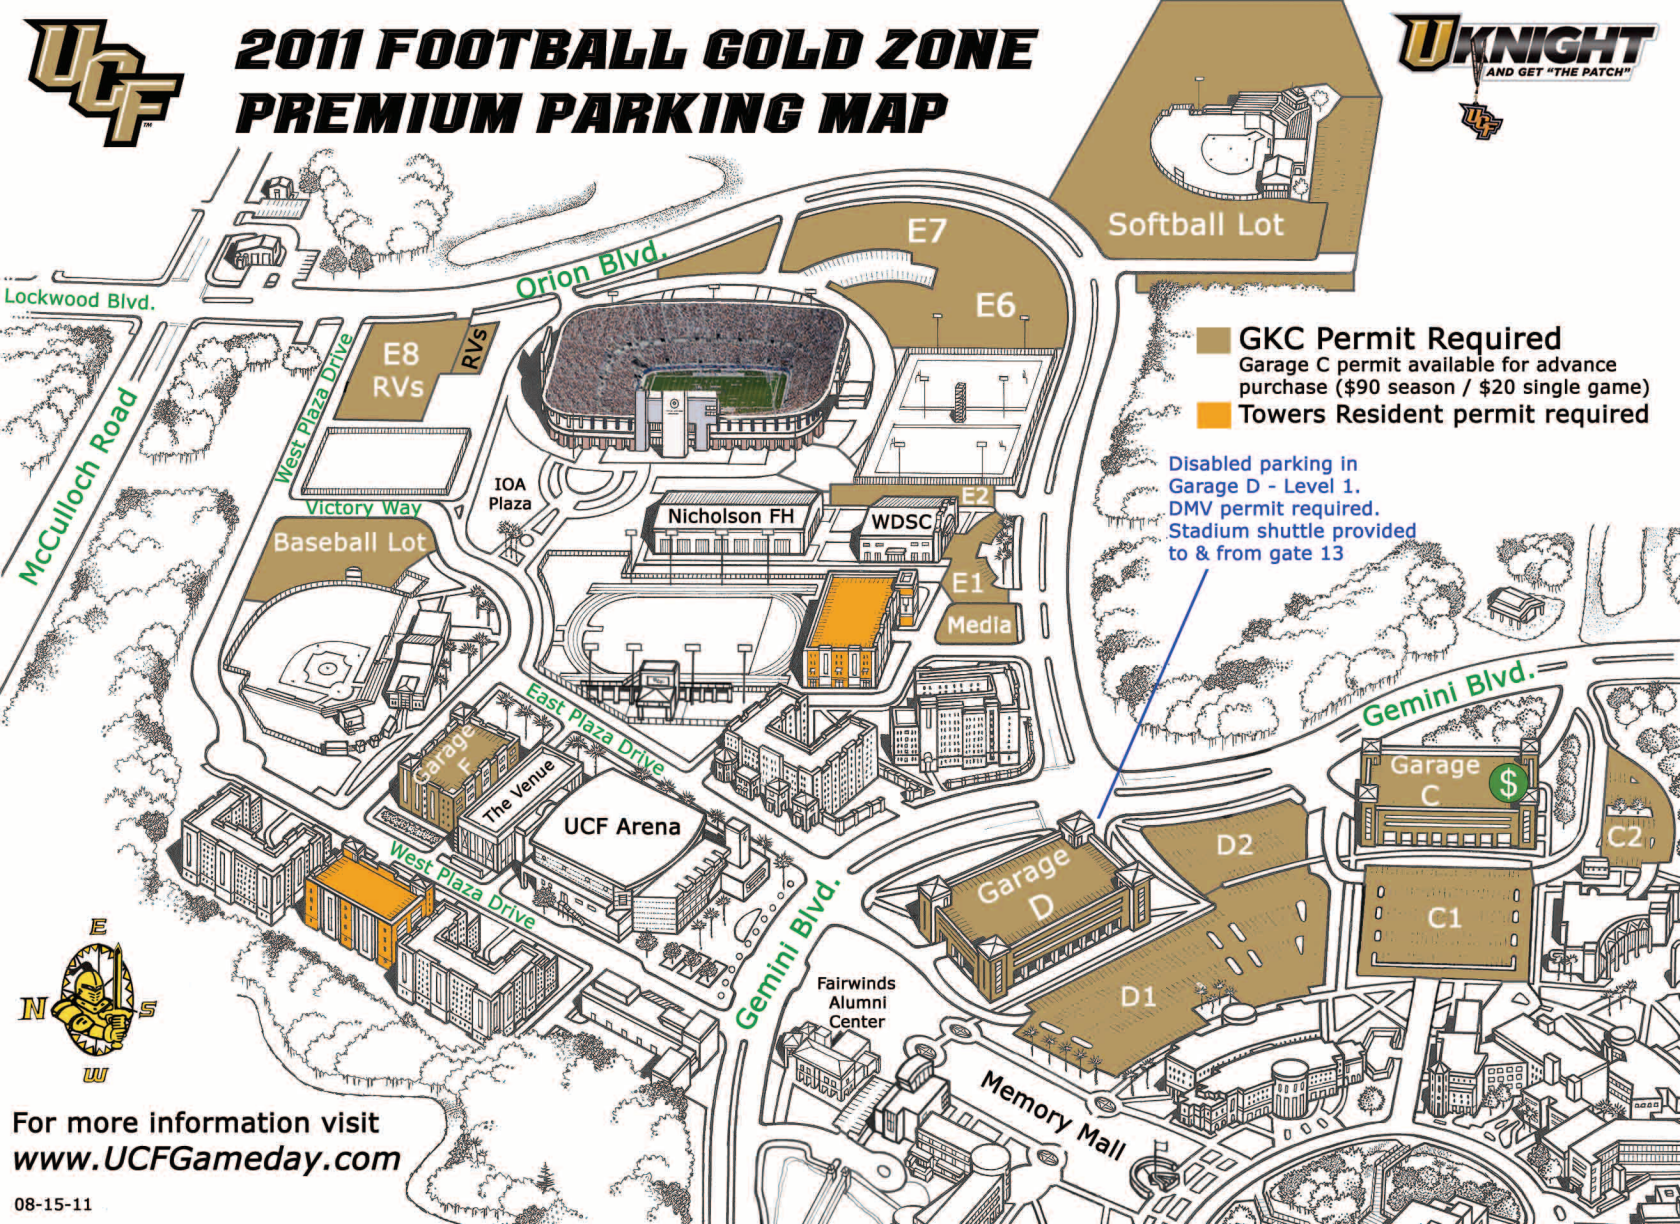

2011 FOOTBALL GOLD ZONE PREMIUM PARKING MAP

Softball Lot

- GKC Permit Required**
Garage C permit available for advance purchase (\$90 season / \$20 single game)
- Towers Resident permit required**

Disabled parking in Garage D - Level 1. DMV permit required. Stadium shuttle provided to & from gate 13