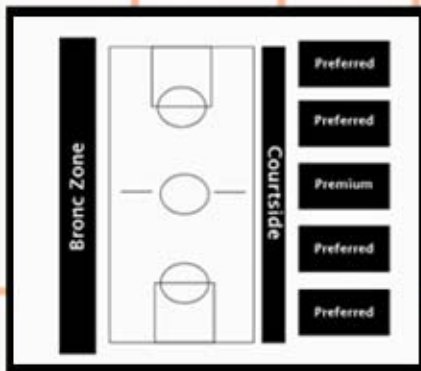

Preferred Season Tickets (\$125 per seat)

Reserve your seat and save over 30% off the regular season ticket price.

Bronc Zone Season Tickets (\$75 per seat)

A savings of over 25% off the regular general admission price

Women's Basketball

Reserved Season Tickets (\$75 per seat)

The Lady Broncos are back so don't miss this chance to reserve your seats now and save \$20 the regular season ticket price.

Baseball (\$60 per seat)