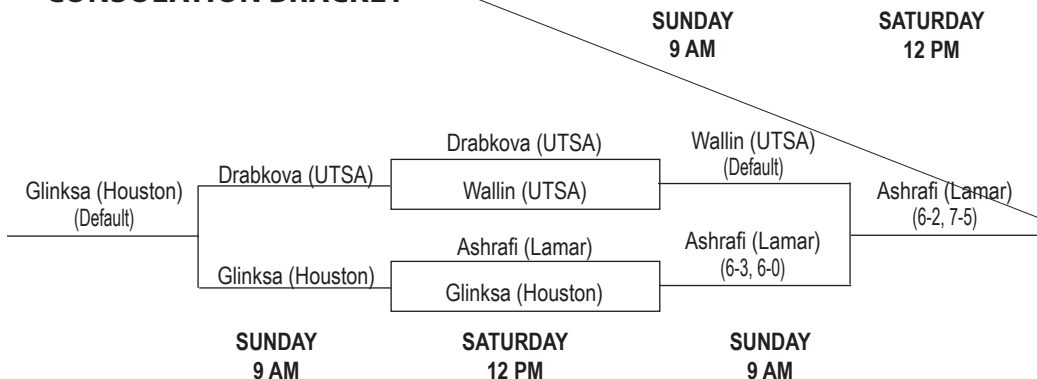

CONSOLATION BRACKET