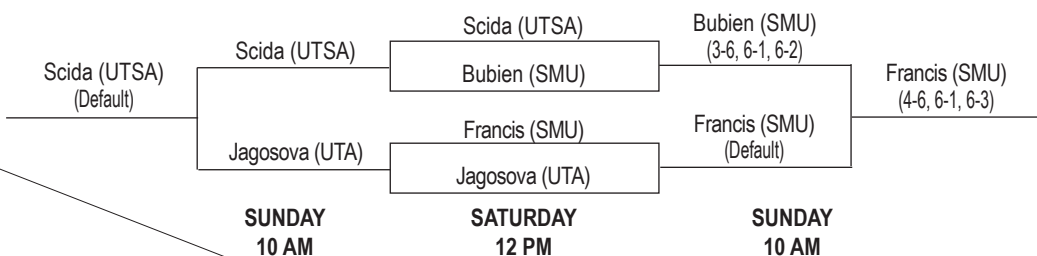

WINNERS BRACKET

CONSOLATION BRACKET