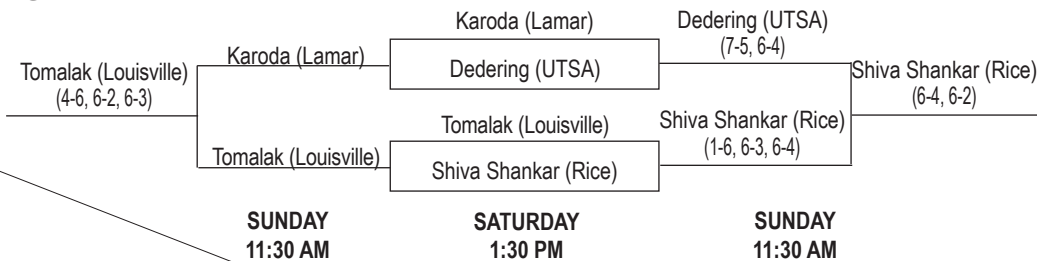

WINNERS BRACKET

CONSOLATION BRACKET

27TH ANNUAL

RICE TENNIS CLASSIC

SEPT. 21-23, 2007 • JAKE HESS TENNIS STADIUM, • HOUSTON, TEXAS
 RICE, TEXAS, BAYLOR, HOUSTON, TEXAS-ARLINGTON, TEXAS-SAN ANTONIO, LAMAR,
 LOUISVILLE AND ARKANSAS STATE

SWIRL SINGLES

* Andrea Martinez (Lamar) def. Tiffany Lee (Rice) (6-4, 6-3)
 * Isabella Glińska (Houston) def. Karen Scida (UTSA) (6-4, 6-4)

counts in individual results, does not count in draw play

WINNERS BRACKET