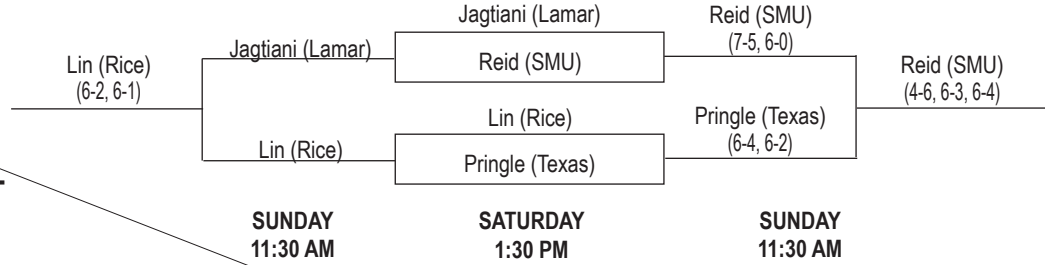

WINNERS BRACKET

CONSOLATION BRACKET