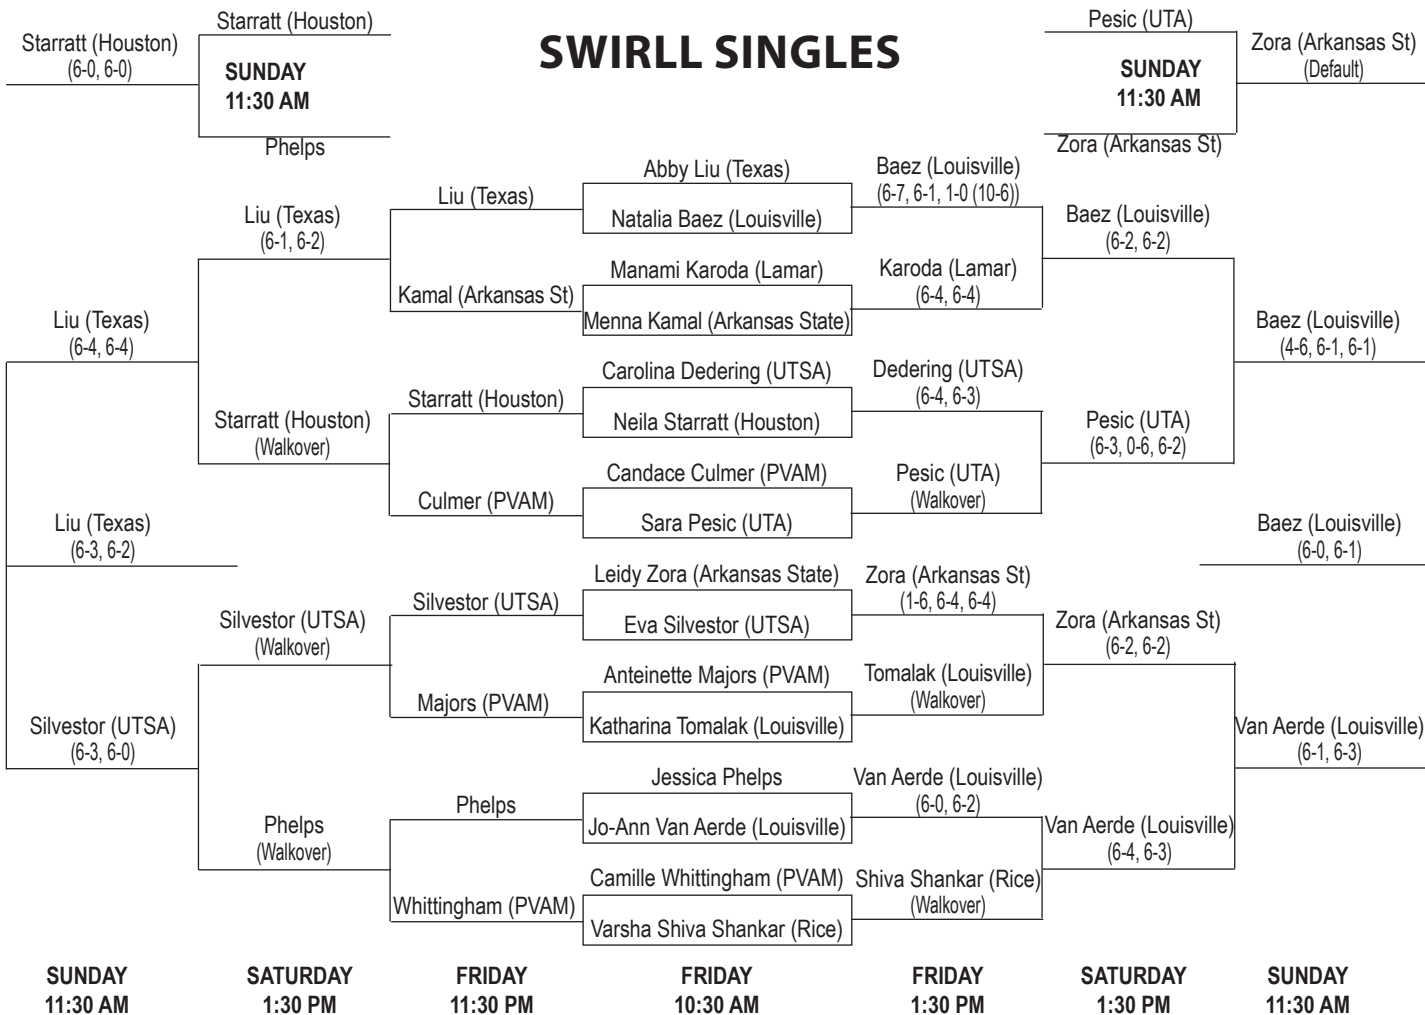

CHIPOTLE SINGLES

* Rebecca Lin (Rice) def. Sara Pesic (UTA) (6-1, 6-2)
 * Jane Pringle (Texas) def. Varsha Shiva Shanker (Rice) (2-6, 7-5, 6-2)
 counts in individual results, does not count in draw play

WINNERS BRACKET

CONSOLATION BRACKET

27TH ANNUAL

RICE TENNIS CLASSIC

SEPT. 21-23, 2007 • JAKE HESS TENNIS STADIUM, • HOUSTON, TEXAS
 RICE, TEXAS, BAYLOR, HOUSTON, TEXAS-ARLINGTON, TEXAS-SAN ANTONIO, LAMAR,
 LOUISVILLE AND ARKANSAS STATE

SWIRL SINGLES

* Andrea Martinez (Lamar) def. Tiffany Lee (Rice) (6-4, 6-3)
 * Isabella Glińska (Houston) def. Karen Scida (UTSA) (6-4, 6-4)

counts in individual results, does not count in draw play

WINNERS BRACKET

LE PEEP DOUBLES

* Lin/Shiva-Shankar (Rice) def. Pringle/Lancaster (Texas) (9-8 (4))

counts in individual results, does not count in draw play

WINNERS BRACKET

CONSOLATION BRACKET

27TH ANNUAL

RICE TENNIS CLASSIC