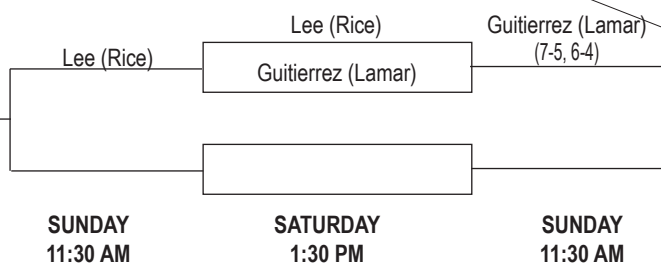

27th ANNUAL

RICE TENNIS CLASSIC

SEPT. 21-23, 2007 • JAKE HESS TENNIS STADIUM, • HOUSTON, TEXAS
RICE, TEXAS, BAYLOR, HOUSTON, TEXAS-ARLINGTON, TEXAS-SAN ANTONIO, LAMAR,
LOUISVILLE AND ARKANSAS STATE

CHIPOTLE SINGLES

* Rebecca Lin (Rice) def. Sara Pesic (UTA) (6-1, 6-2)
* Jane Pringle (Texas) def. Varsha Shiva Shanker (Rice) (2-6, 7-5, 6-2)
counts in individual results, does not count in draw play

WINNERS BRACKET

CONSOLATION BRACKET