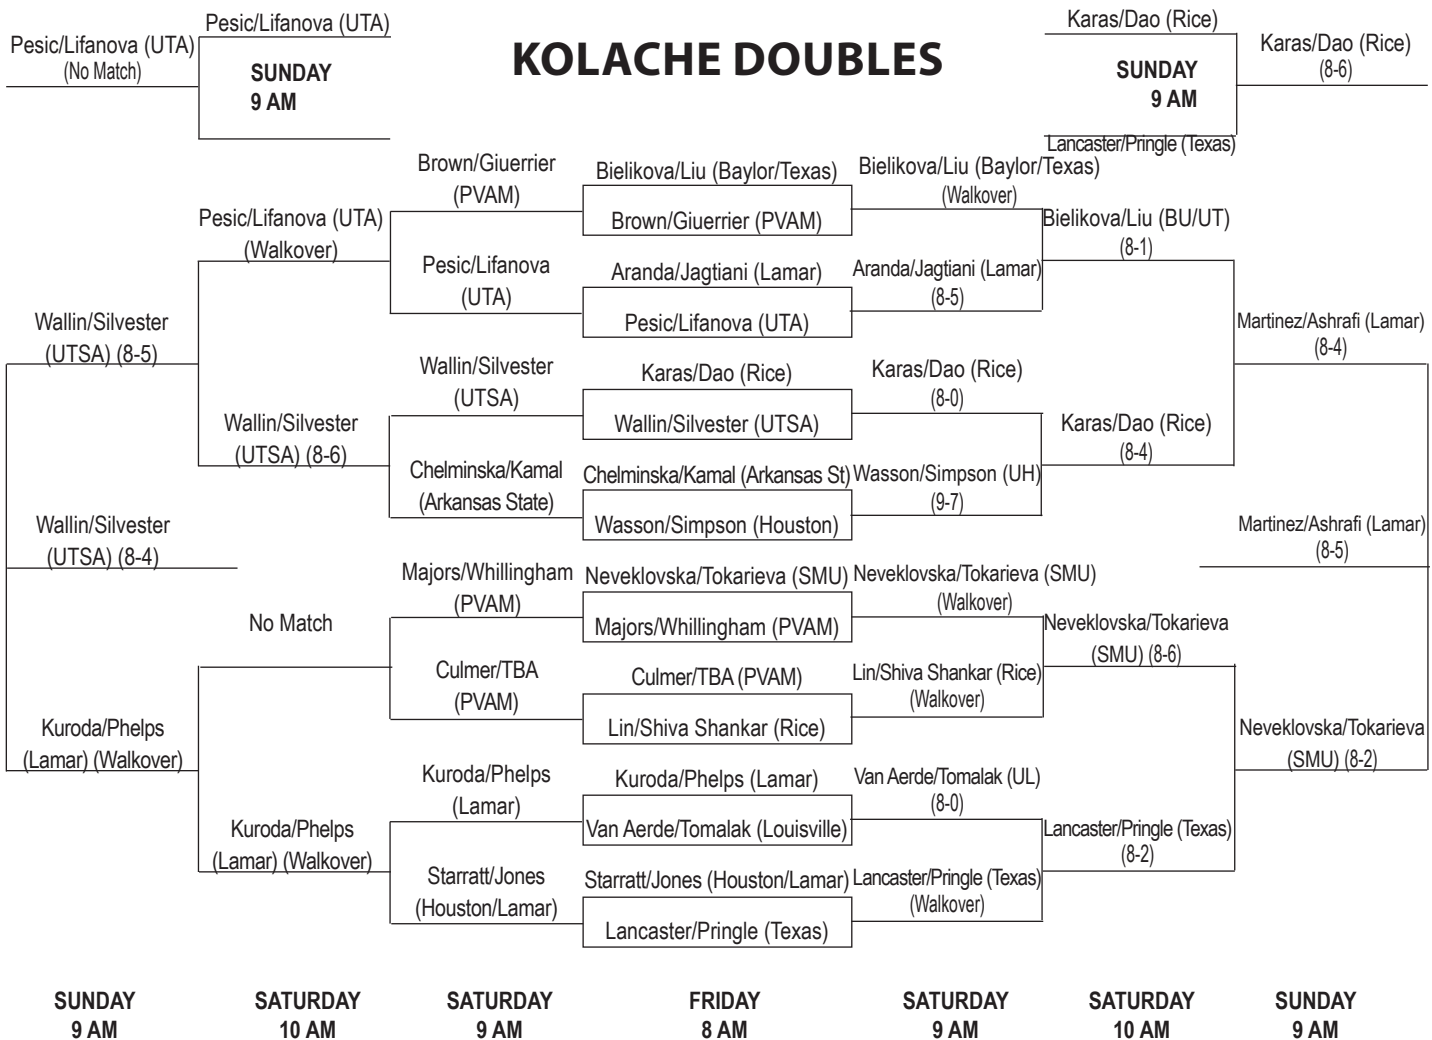

27th ANNUAL

RICE TENNIS CLASSIC

SEPT. 21-23, 2007 • JAKE HESS TENNIS STADIUM, • HOUSTON, TEXAS
 RICE, TEXAS, BAYLOR, HOUSTON, TEXAS-ARLINGTON, TEXAS-SAN ANTONIO, LAMAR,
 LOUISVILLE AND ARKANSAS STATE

JERSEY MIKE'S SINGLES

WINNERS BRACKET

CONSOLATION BRACKET

27th ANNUAL

RICE TENNIS CLASSIC

SEPT. 21-23, 2007 • JAKE HESS TENNIS STADIUM, • HOUSTON, TEXAS
 RICE, TEXAS, BAYLOR, HOUSTON, TEXAS-ARLINGTON, TEXAS-SAN ANTONIO, LAMAR,
 LOUISVILLE AND ARKANSAS STATE

LE PEEP DOUBLES

* Lin/Shiva-Shankar (Rice) def. Pringle/Lancaster (Texas) (9-8 (4))

counts in individual results, does not count in draw play

WINNERS BRACKET

CONSOLATION BRACKET

27TH ANNUAL

RICE TENNIS CLASSIC

SEPT. 21-23, 2007 • JAKE HESS TENNIS STADIUM, • HOUSTON, TEXAS
 RICE, TEXAS, BAYLOR, HOUSTON, TEXAS-ARLINGTON, TEXAS-SAN ANTONIO, LAMAR,
 LOUISVILLE AND ARKANSAS STATE

KOLACHE DOUBLES

* Pesic/Lifanova (UTA) def. Kuroda/Phelps (Lamar) (8-0)
 * Chelminska/Kamal (ASU) def. Kuroda/Phelps (Lamar) (8-2)
 counts in individual results, does not count in draw play