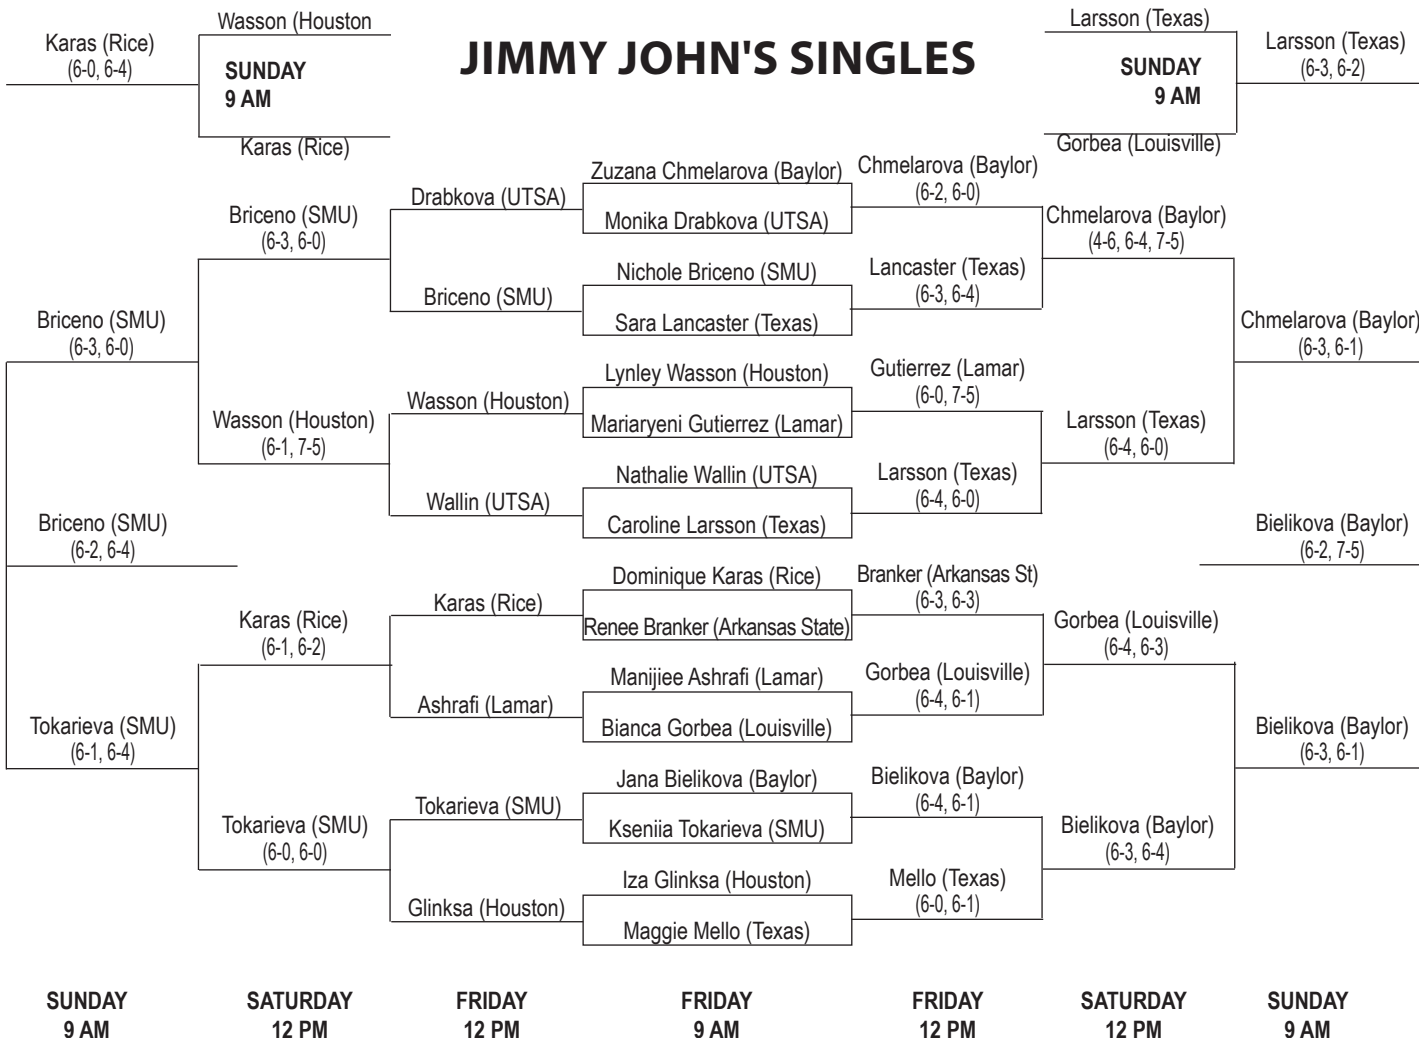

27th ANNUAL

RICE TENNIS CLASSIC

SEPT. 21-23, 2007 • JAKE HESS TENNIS STADIUM, • HOUSTON, TEXAS
 RICE, TEXAS, BAYLOR, HOUSTON, TEXAS-ARLINGTON, TEXAS-SAN ANTONIO, LAMAR,
 LOUISVILLE AND ARKANSAS STATE

JERSEY MIKE'S SINGLES

WINNERS BRACKET

CONSOLATION BRACKET

27th ANNUAL

RICE TENNIS CLASSIC

SEPT. 21-23, 2007 • JAKE HESS TENNIS STADIUM, • HOUSTON, TEXAS
 RICE, TEXAS, BAYLOR, HOUSTON, TEXAS-ARLINGTON, TEXAS-SAN ANTONIO, LAMAR,
 LOUISVILLE AND ARKANSAS STATE

JIMMY JOHN'S SINGLES

WINNERS BRACKET

CONSOLATION BRACKET

27th ANNUAL

RICE TENNIS CLASSIC

SEPT. 21-23, 2007 • JAKE HESS TENNIS STADIUM, • HOUSTON, TEXAS
 RICE, TEXAS, BAYLOR, HOUSTON, TEXAS-ARLINGTON, TEXAS-SAN ANTONIO, LAMAR,
 LOUISVILLE AND ARKANSAS STATE

CHIPOTLE SINGLES

* Rebecca Lin (Rice) def. Sara Pesic (UTA) (6-1, 6-2)
 * Jane Pringle (Texas) def. Varsha Shiva Shanker (Rice) (2-6, 7-5, 6-2)
 counts in individual results, does not count in draw play