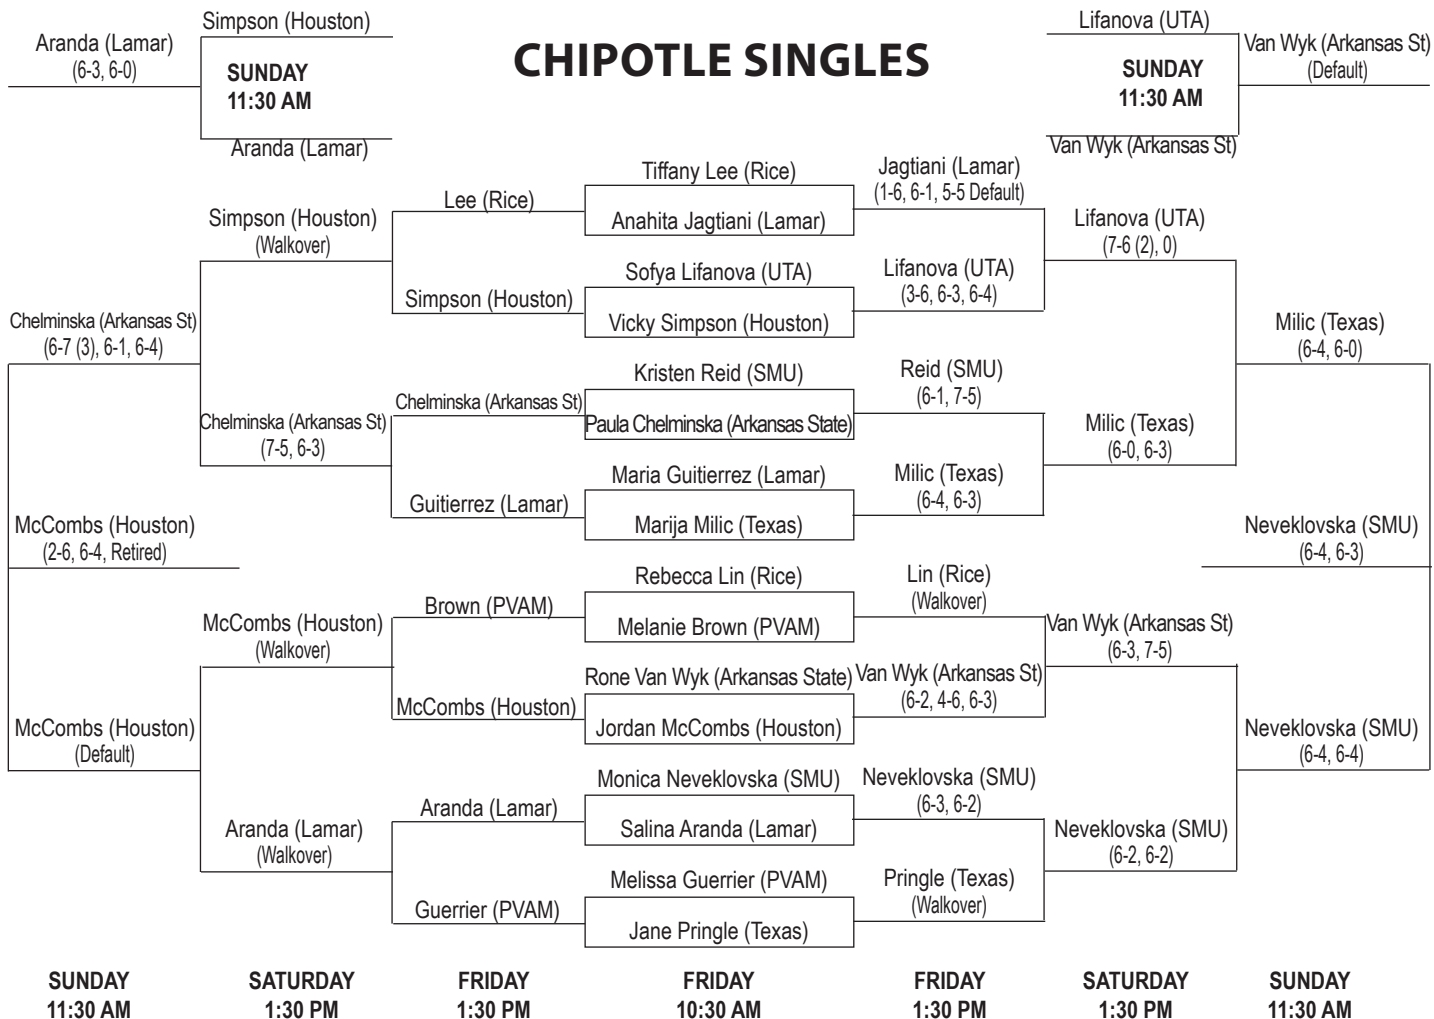

CHIPOTLE SINGLES

* Rebecca Lin (Rice) def. Sara Pesic (UTA) (6-1, 6-2)
 * Jane Pringle (Texas) def. Varsha Shiva Shanker (Rice) (2-6, 7-5, 6-2)
 counts in individual results, does not count in draw play