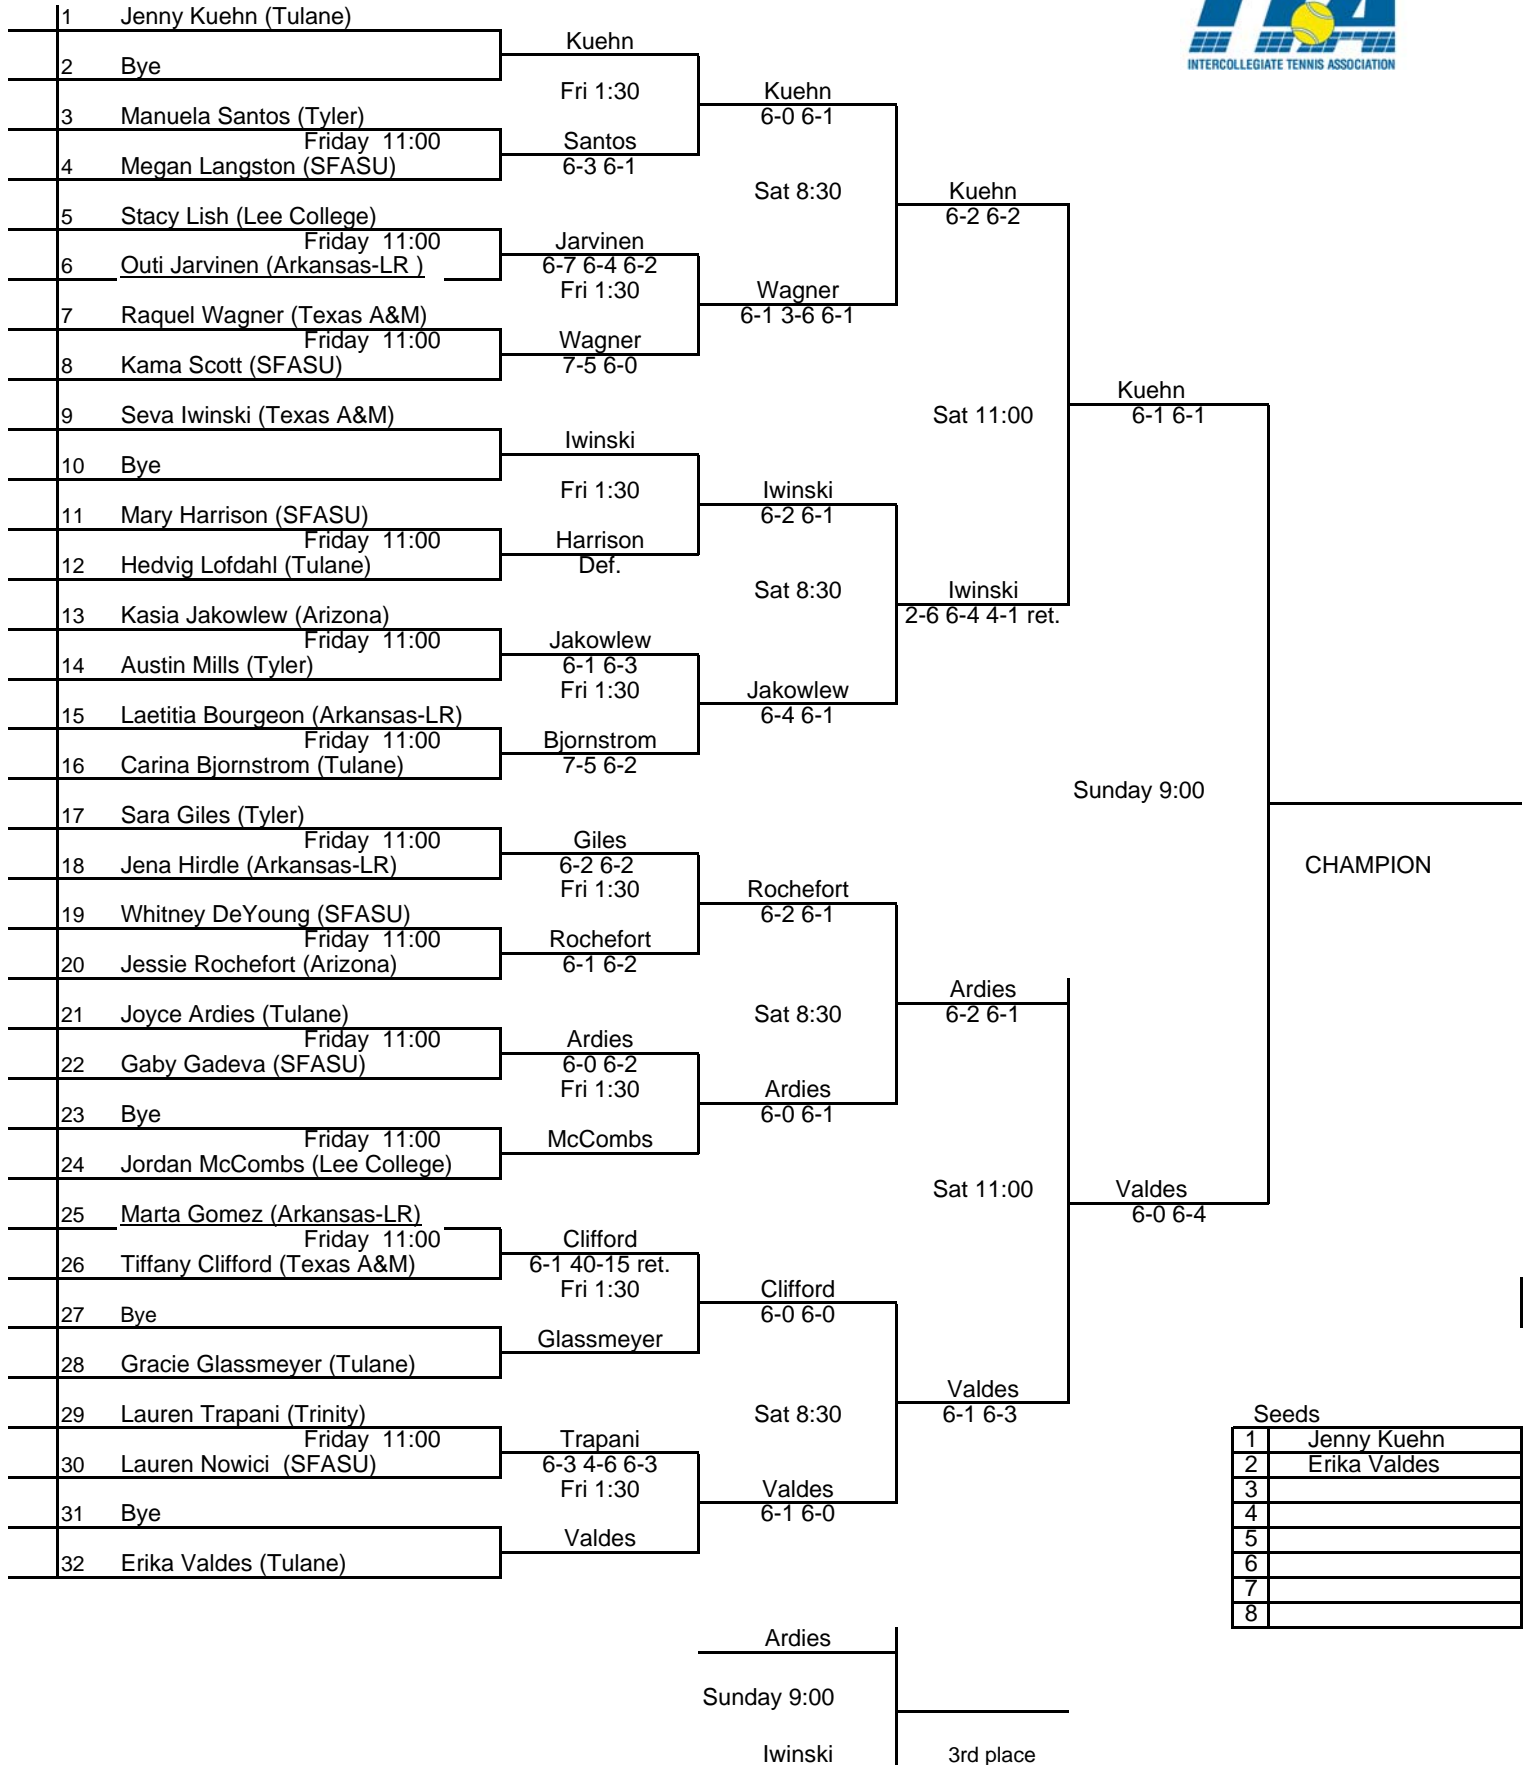

WELLS FARGO HURRICANE KATRINA FUNDRAISER TOURNAMENT

SANCTIONED BY THE INTERCOLLEGIATE TENNIS ASSOCIATION

Hosted by Tulane University November 4-6, 200!

Women's Singles Main Draw

WELLS FARGO HURRICANE KATRINA FUNDRAISER TOURNAMENT
SANCTIONED BY THE INTERCOLLEGIATE TENNIS ASSOCIATION
 Hosted by Tulane University November 4-6, 2005
 Women's Singles - 2nd round Consolation Draw

WELLS FARGO HURRICANE KATRINA FUNDRAISER TOURNAMENT

SANCTIONED BY THE INTERCOLLEGIATE TENNIS ASSOCIATION

Hosted by Tulane University November 4-6, 2005

WOMEN'S DOUBLES - Main Draw

SEEDS

Jakowlew/Rochefort (Arizona)
Kuehn/Valdes (Tulane)
Clifford/Iwinski (Texas A&M)
Bjornstrom/Ardies (Tulane)