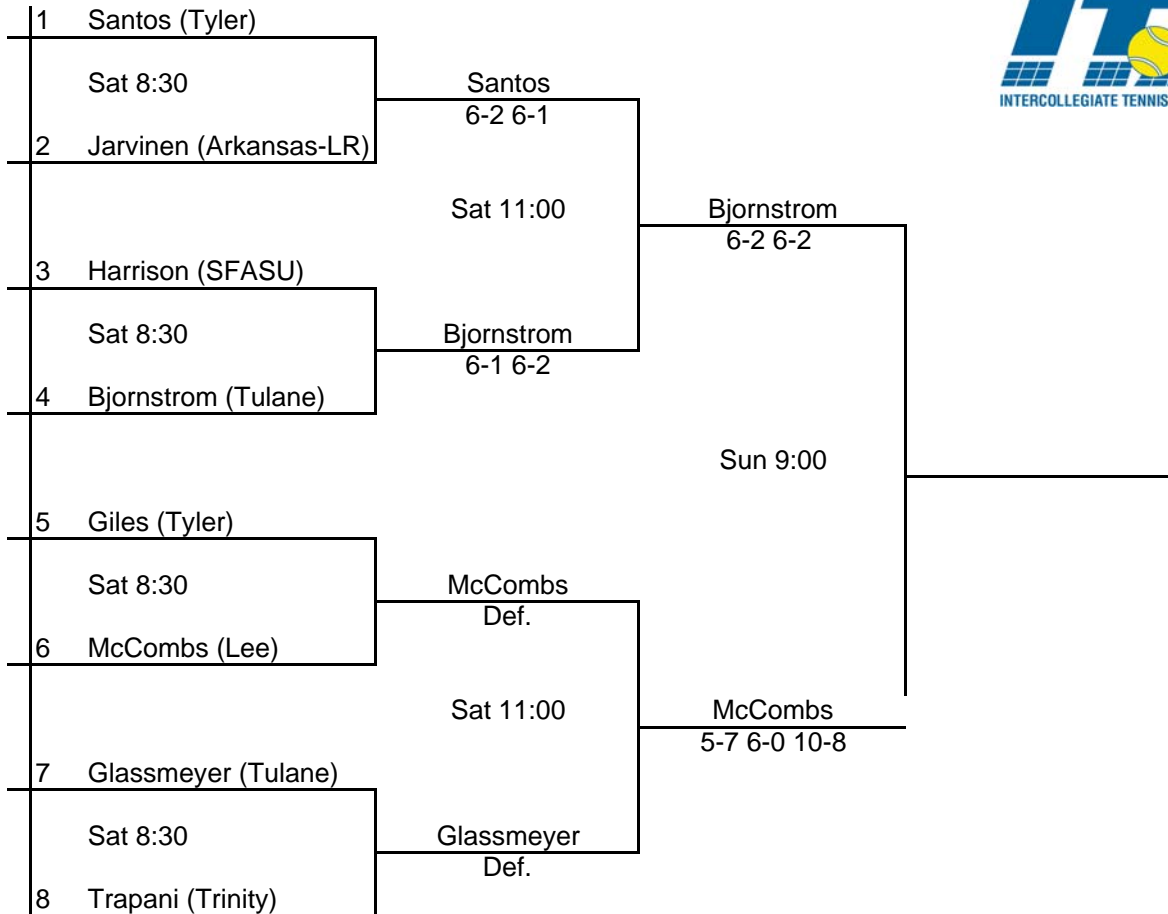

WELLS FARGO HURRICANE KATRINA FUNDRAISER TOURNAMENT

SANCTIONED BY THE INTERCOLLEGIATE TENNIS ASSOCIATION

Hosted by Tulane University November 4-6, 200!

Women's Singles Main Draw

WELLS FARGO HURRICANE KATRINA FUNDRAISER TOURNAMENT
SANCTIONED BY THE INTERCOLLEGIATE TENNIS ASSOCIATION
 Hosted by Tulane University November 4-6, 2005
 Women's Singles - 2nd round Consolation Draw

WELLS FARGO HURRICANE KATRINA FUNDRAISER TOURNAMENT

SANCTIONED BY THE INTERCOLLEGIATE TENNIS ASSOCIATION

Hosted by Tulane University November 4-6, 2005

WOMEN'S DOUBLES - Main Draw

SEEDS

Jakowlew/Rochefort (Arizona)
Kuehn/Valdes (Tulane)
Clifford/Iwinski (Texas A&M)
Bjornstrom/Ardies (Tulane)