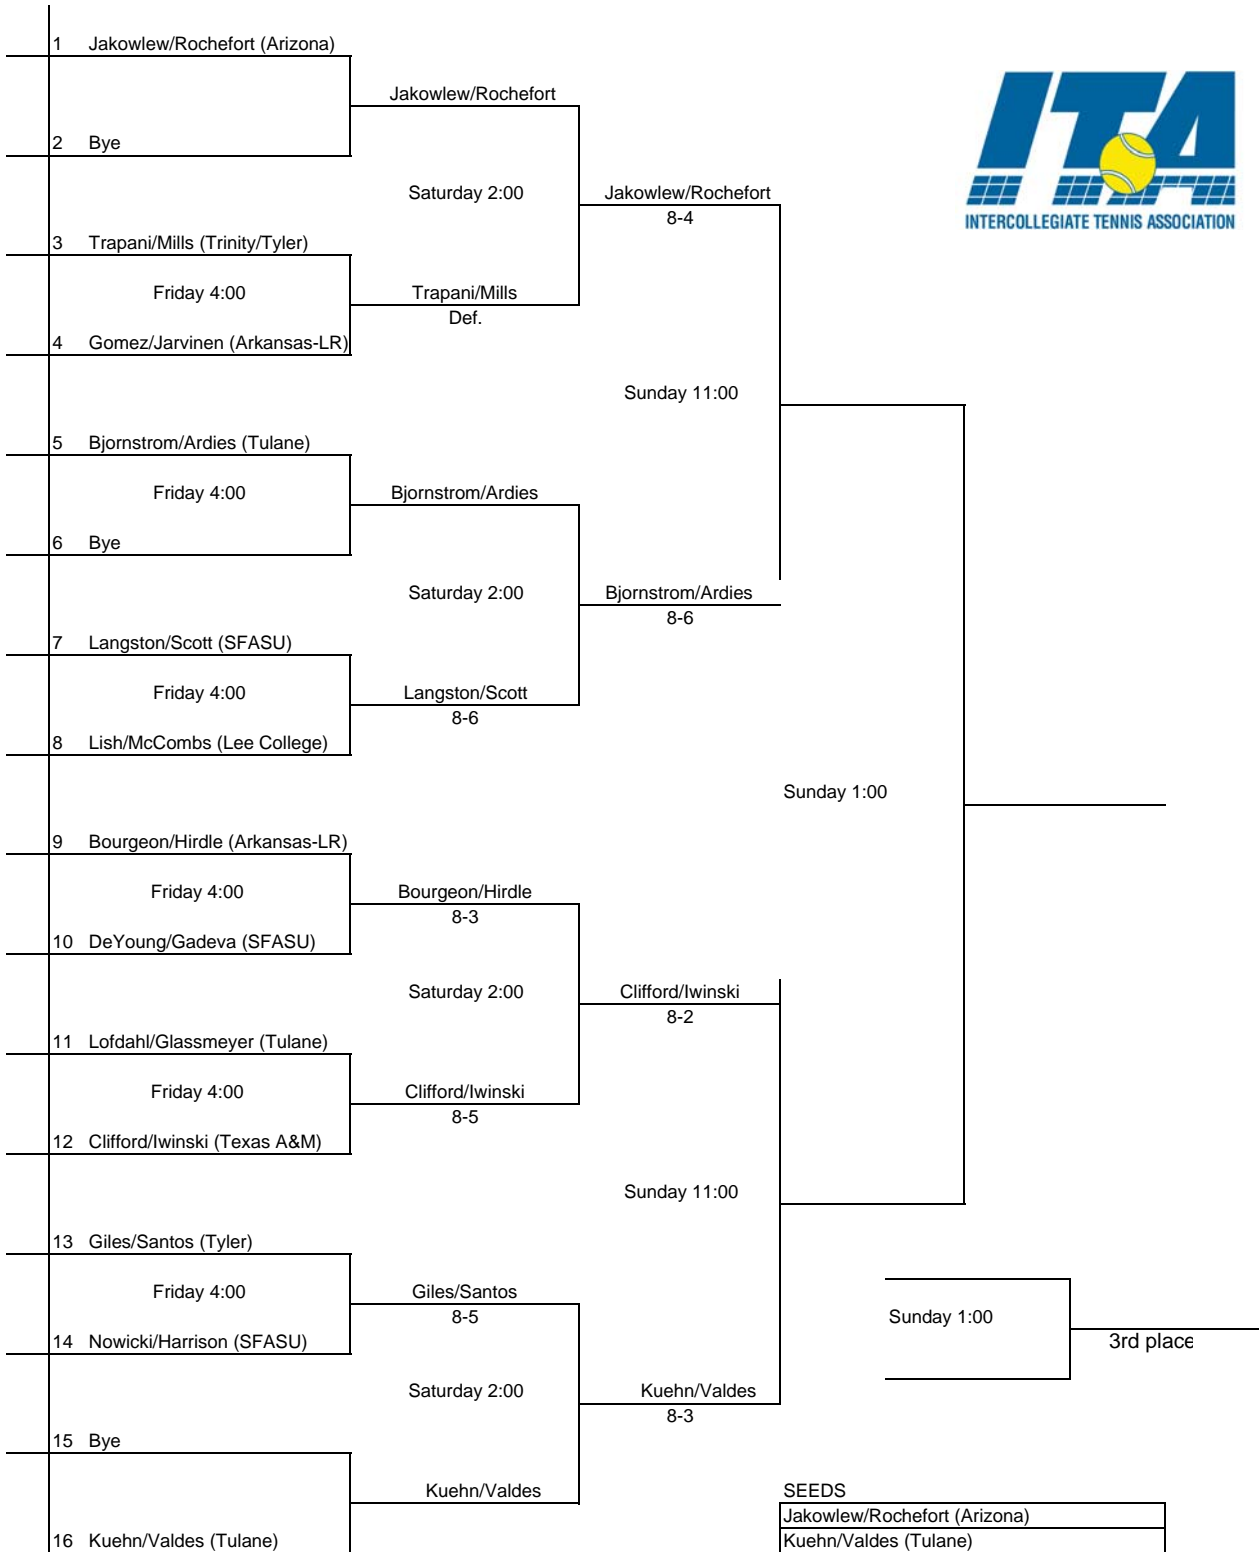

WELLS FARGO HURRICANE KATRINA FUNDRAISER TOURNAMENT

SANCTIONED BY THE INTERCOLLEGIATE TENNIS ASSOCIATION

Hosted by Tulane University November 4-6, 200!

Women's Singles Main Draw

WELLS FARGO HURRICANE KATRINA FUNDRAISER TOURNAMENT
SANCTIONED BY THE INTERCOLLEGIATE TENNIS ASSOCIATION
 Hosted by Tulane University November 4-6, 2005
 Women's Singles - 2nd round Consolation Draw

WELLS FARGO HURRICANE KATRINA FUNDRAISER TOURNAMENT

SANCTIONED BY THE INTERCOLLEGIATE TENNIS ASSOCIATION

Hosted by Tulane University November 4-6, 2005

WOMEN'S DOUBLES - Main Draw

SEEDS

Jakowlew/Rochefort (Arizona)
Kuehn/Valdes (Tulane)
Clifford/Iwinski (Texas A&M)
Bjornstrom/Ardies (Tulane)