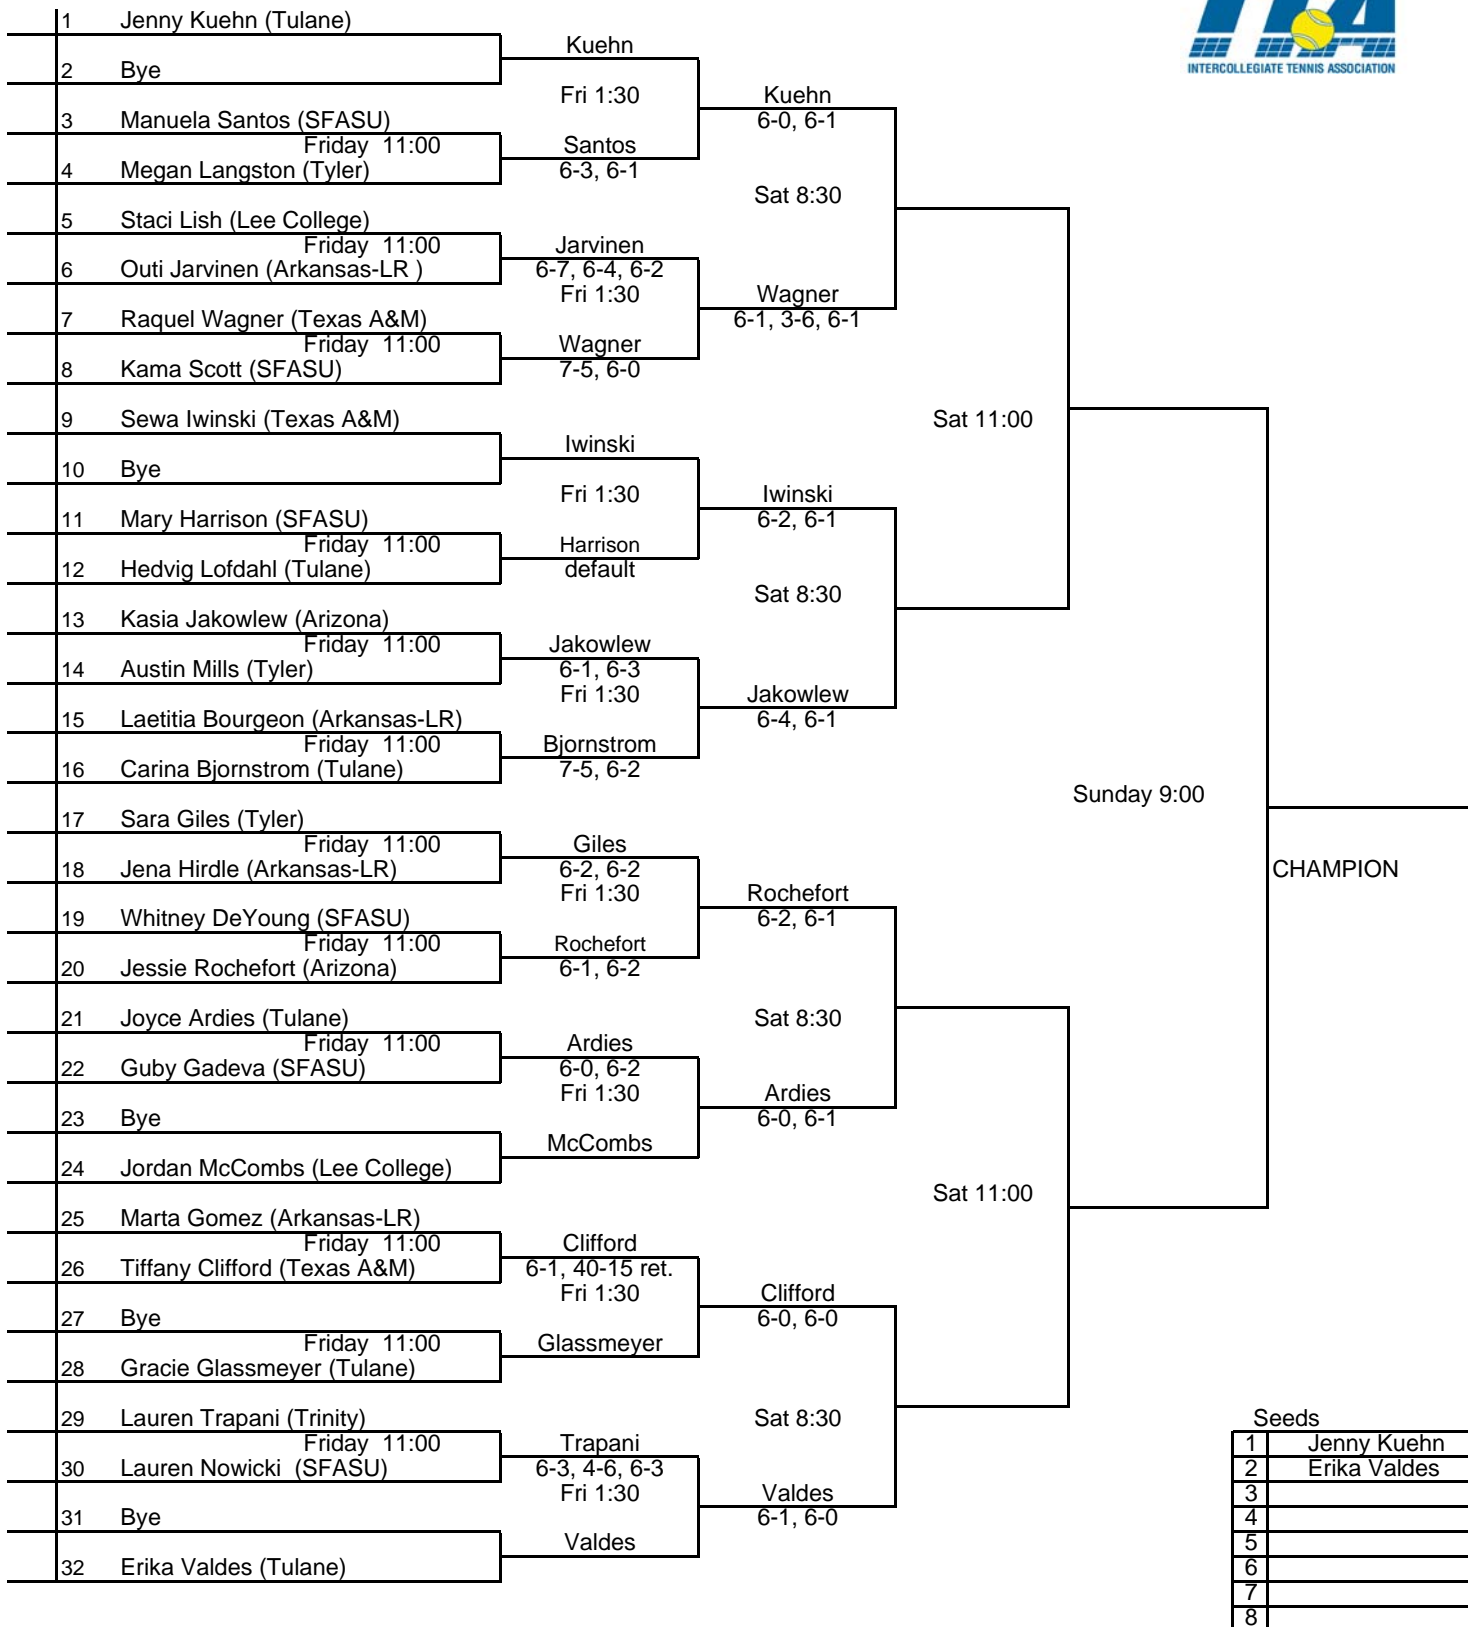

# WELLS FARGO HURRICANE KATRINA FUNDRAISER TOURNAMENT

SANCTIONED BY THE INTERCOLLEGIATE TENNIS ASSOCIATION

Hosted by Tulane University November 4-6, 2005

Women's Singles Main Draw

CHAMPION

Seeds