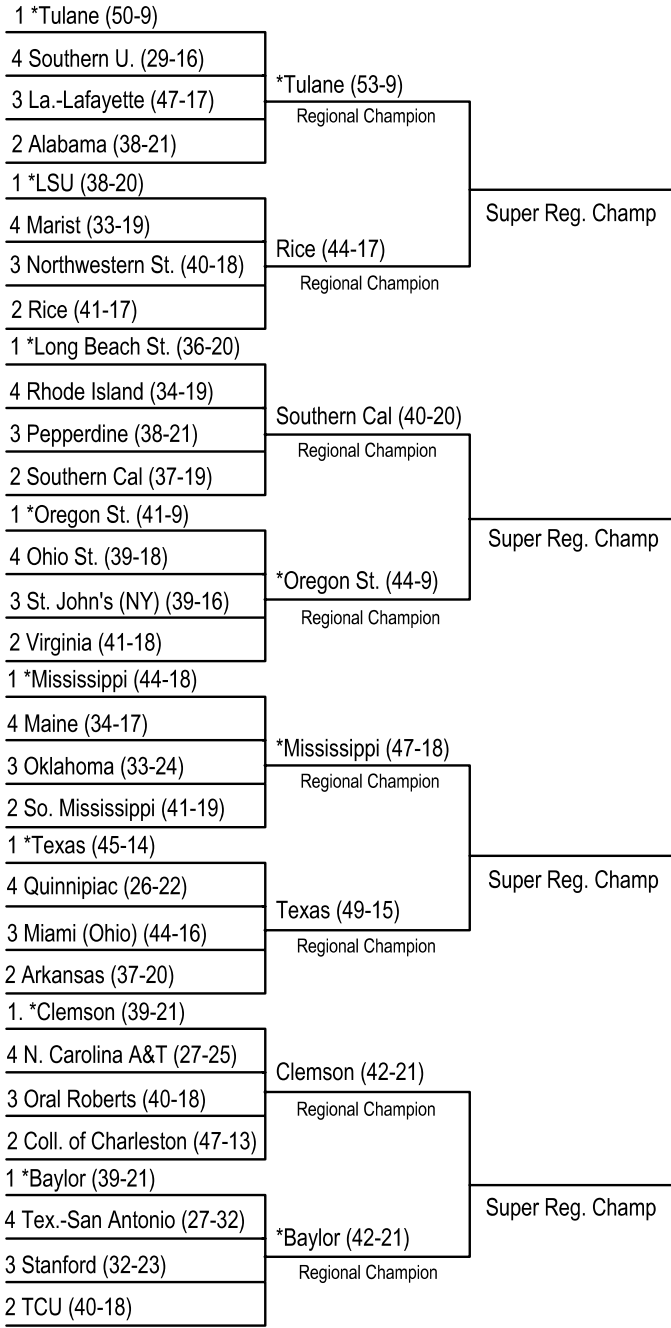

2005 National Collegiate Division I Baseball Championship

Regionals*
June 3-6

Super Regionals**
June 11-13

Men's CWS***
June 17-26/27

National Top Eight Seeds

1. Tulane (53-9)
2. Georgia Tech (45-17)
3. Nebraska (54-13)
4. Baylor (42-21)
5. Mississippi (47-18)
6. Cal. St. Fullerton (45-16)
7. Florida (43-20)
8. Oregon St. (44-9)

Super regional host teams announced at 11 a.m. CST Tuesday, June 7.

*Host School

**Regionals: Campus or Neutral Sites, Double Elimination First-Round Pairings

***Super Regionals: Campus or Neutral Sites, Best-of-Three

***CWS: Double Elimination First-Round Pairings; Best-of-Three